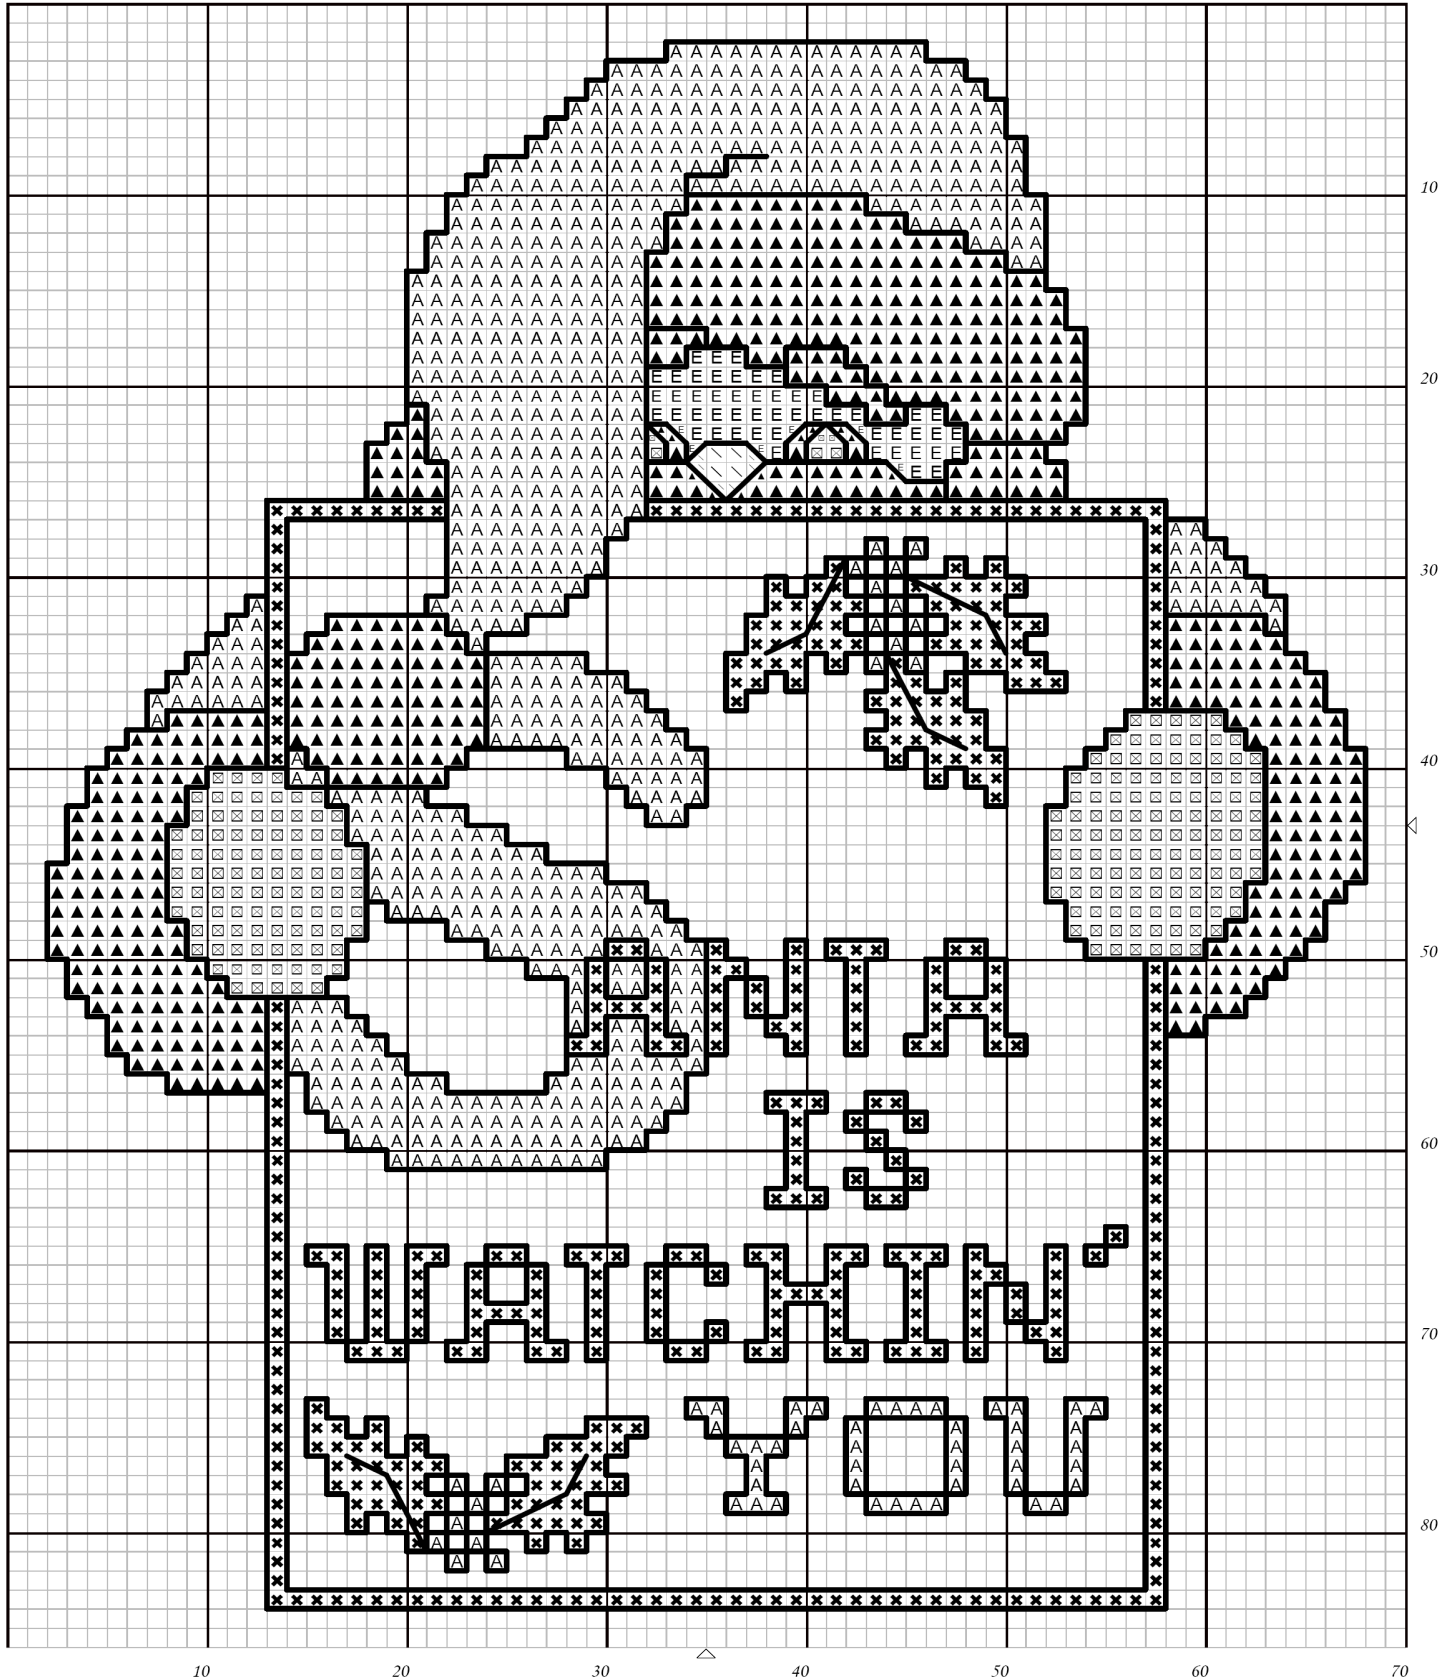

3145 Redwing Lane, Rapid City, SD 57703 www.veeandco.com

The chart design "WHO IS WATCHIN' YOU?" is the sole property of VeeandCo Cross*Stitch Designs and is fully protected by copyright laws. You may not link this chart to any personal website or copy and/or distribute the chart in any way without the expressed written permission from VeeandCo. Every effort has been made to ensure the chart, diagram and instructions are correct. Copyright © 2008 VeeandCo Cross*Stitch Designs.

WHO IS WATCHIN' YOU?

Stitch Count: 66 x 82

Fabric: Your Choice

KEY:

310

Black

699

Christmas Green

310

Black

Directions:

All cross-stitches worked with 2 strands floss.

All back-stitching worked with one strand floss.