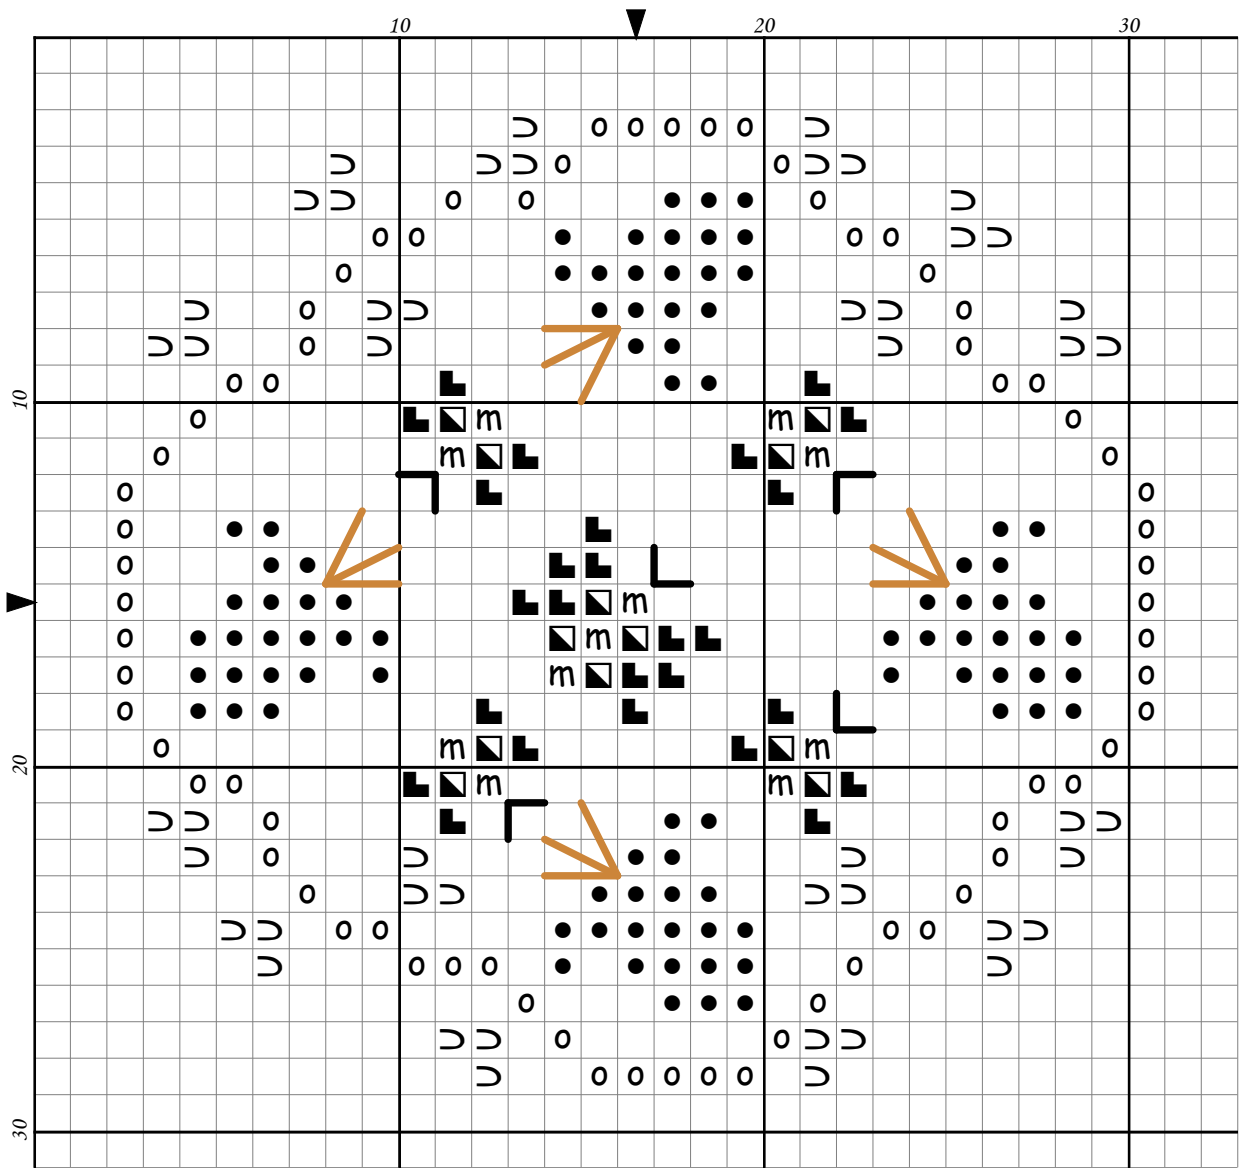

Bees & Bluebells by Virginia Knutson

- Legend:**
- m DMC-310
 - DMC-415
 - DMC-444
 - DMC-561
 - o DMC-562
 - DMC-826
- Backstitches:**
- DMC-310
 - DMC-976

2009 Veeandco Cross Stitch Designs, Licensed to: Vee