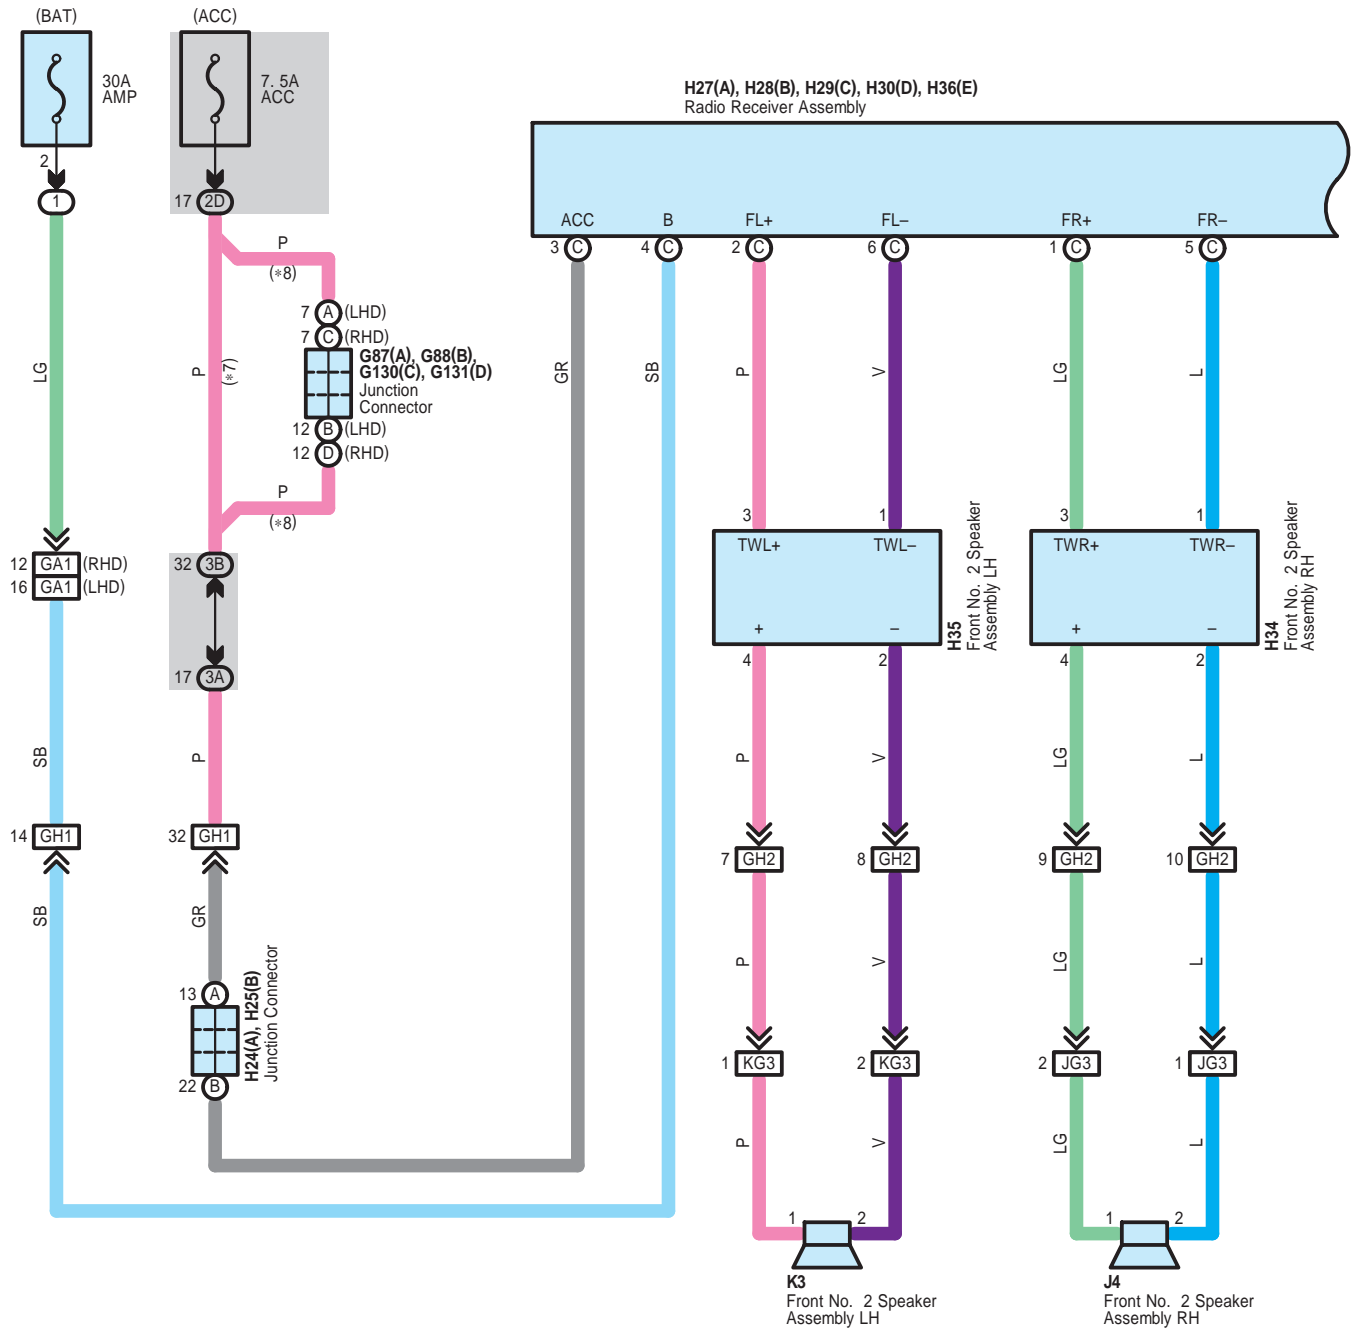

Audio System <6 Speaker w/o Navigation System>