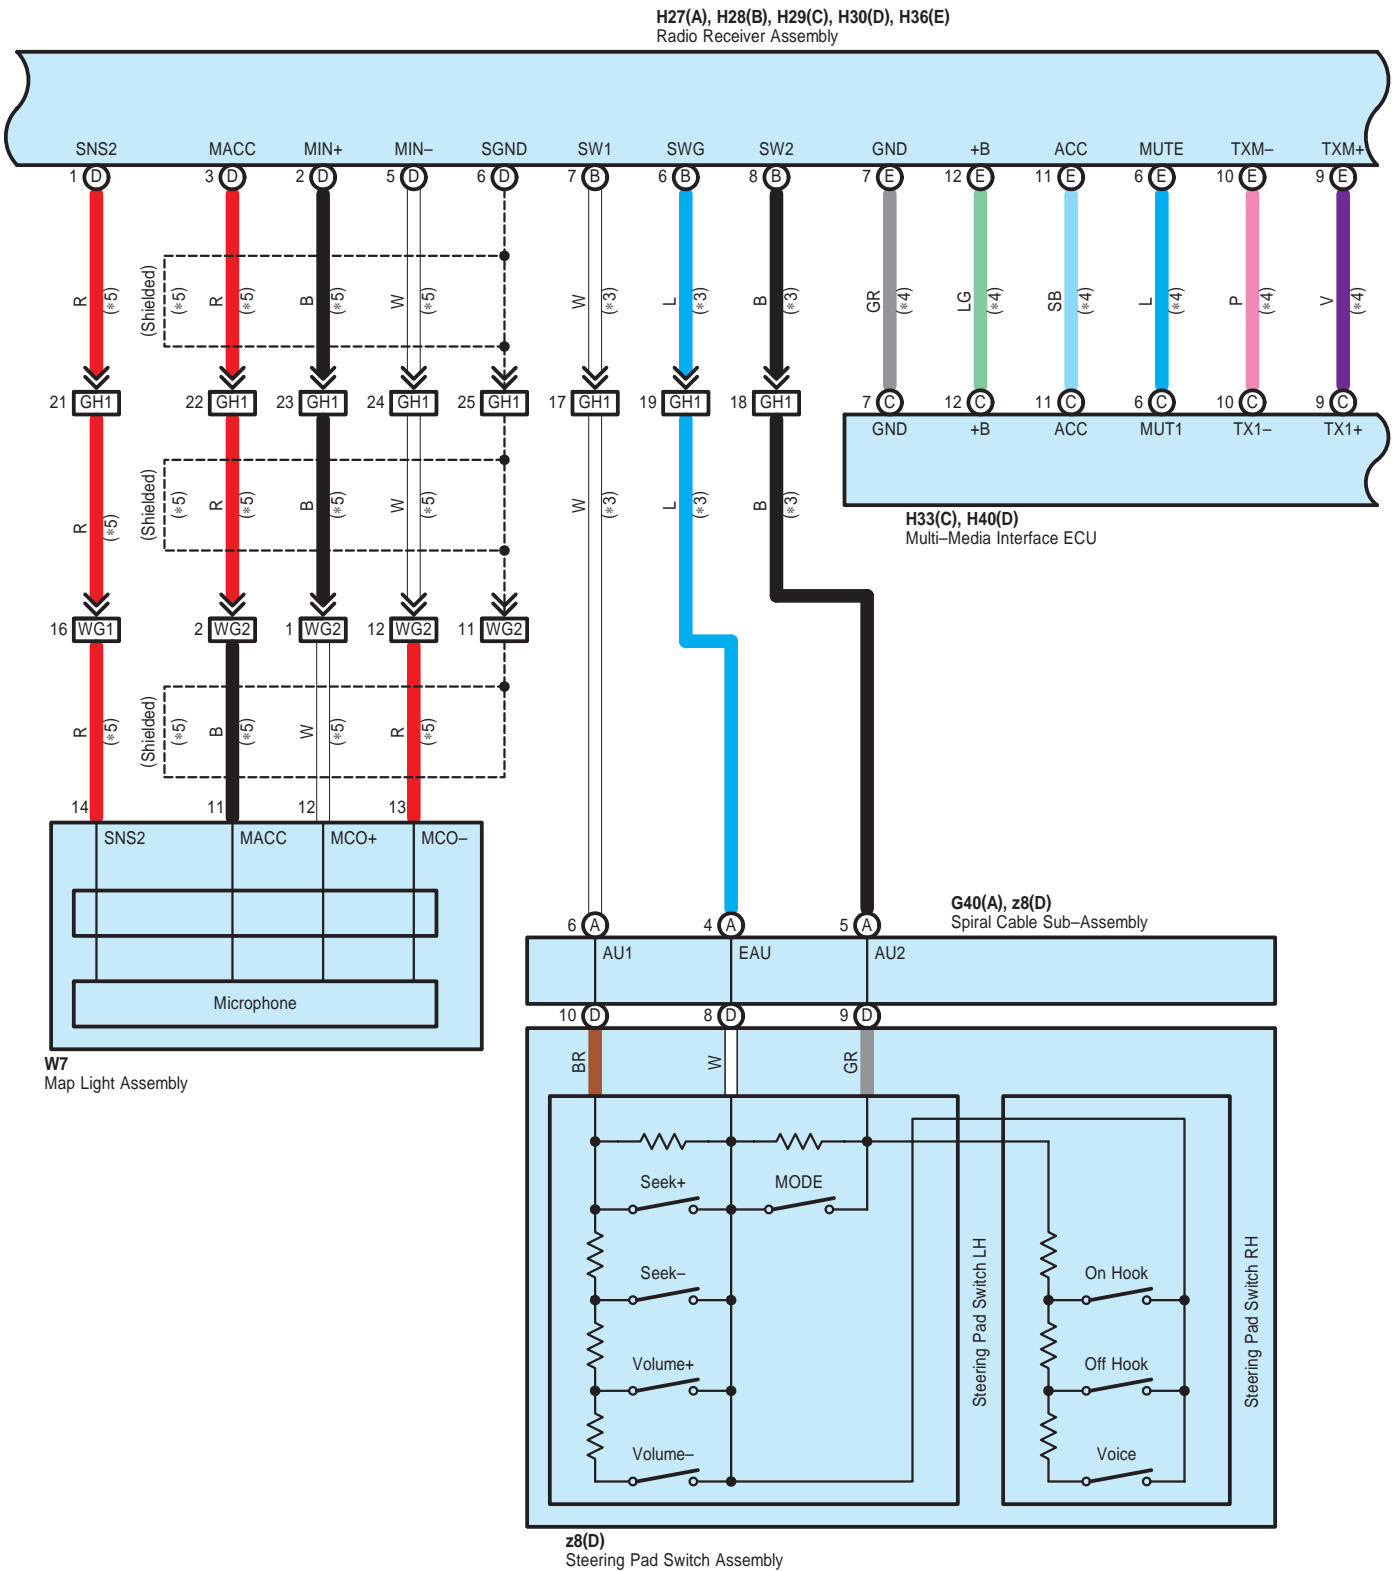

Audio System <6 Speaker w/o Navigation System>

Audio System <6 Speaker w/o Navigation System>

H27(A), H28(B), H29(C), H30(D), H36(E)
Radio Receiver Assembly

Audio System <6 Speaker w/o Navigation System>

Audio System <6 Speaker w/o Navigation System>

- * 3 : w/ Steering Pad Switch Assembly
- * 4 : w/ Multi-Media Interface ECU
- * 5 : w/ Bluetooth

: There is no wire color information.

G 40
Black

G 87
Black

z 8
White

2D
White

3A
White

3B
White

GA1
White

GH1
White

GH2
White

GQ1
White