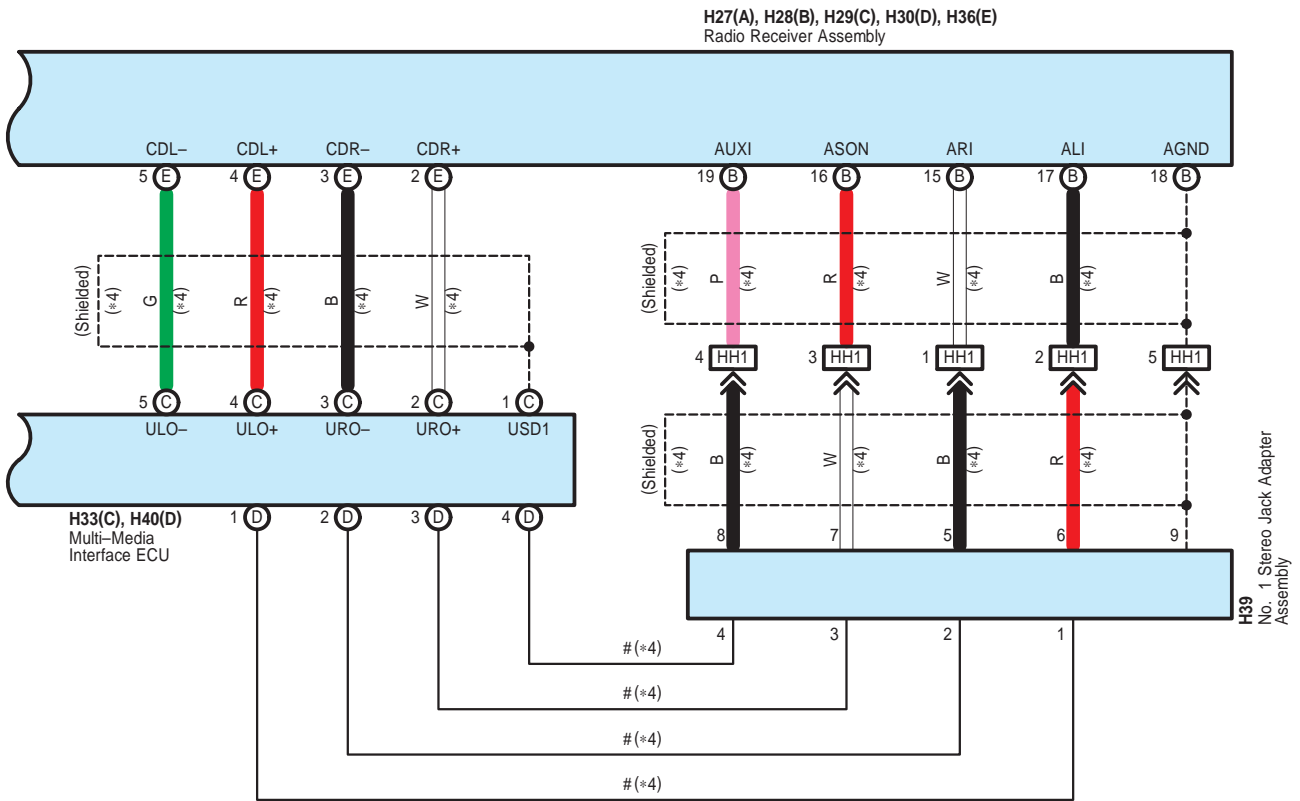

Audio System <6 Speaker w/o Navigation System>

Audio System <6 Speaker w/o Navigation System>

H27(A), H28(B), H29(C), H30(D), H36(E)
Radio Receiver Assembly

Audio System <6 Speaker w/o Navigation System>

Audio System <6 Speaker w/o Navigation System>

- * 3 : w/ Steering Pad Switch Assembly
- * 4 : w/ Multi-Media Interface ECU
- * 5 : w/ Bluetooth

: There is no wire color information.

G 40
Black

G 87
Black

z 8
White

2D
White

3A
White

3B
White

GA1
White

GH1
White

GH2
White

GQ1
White