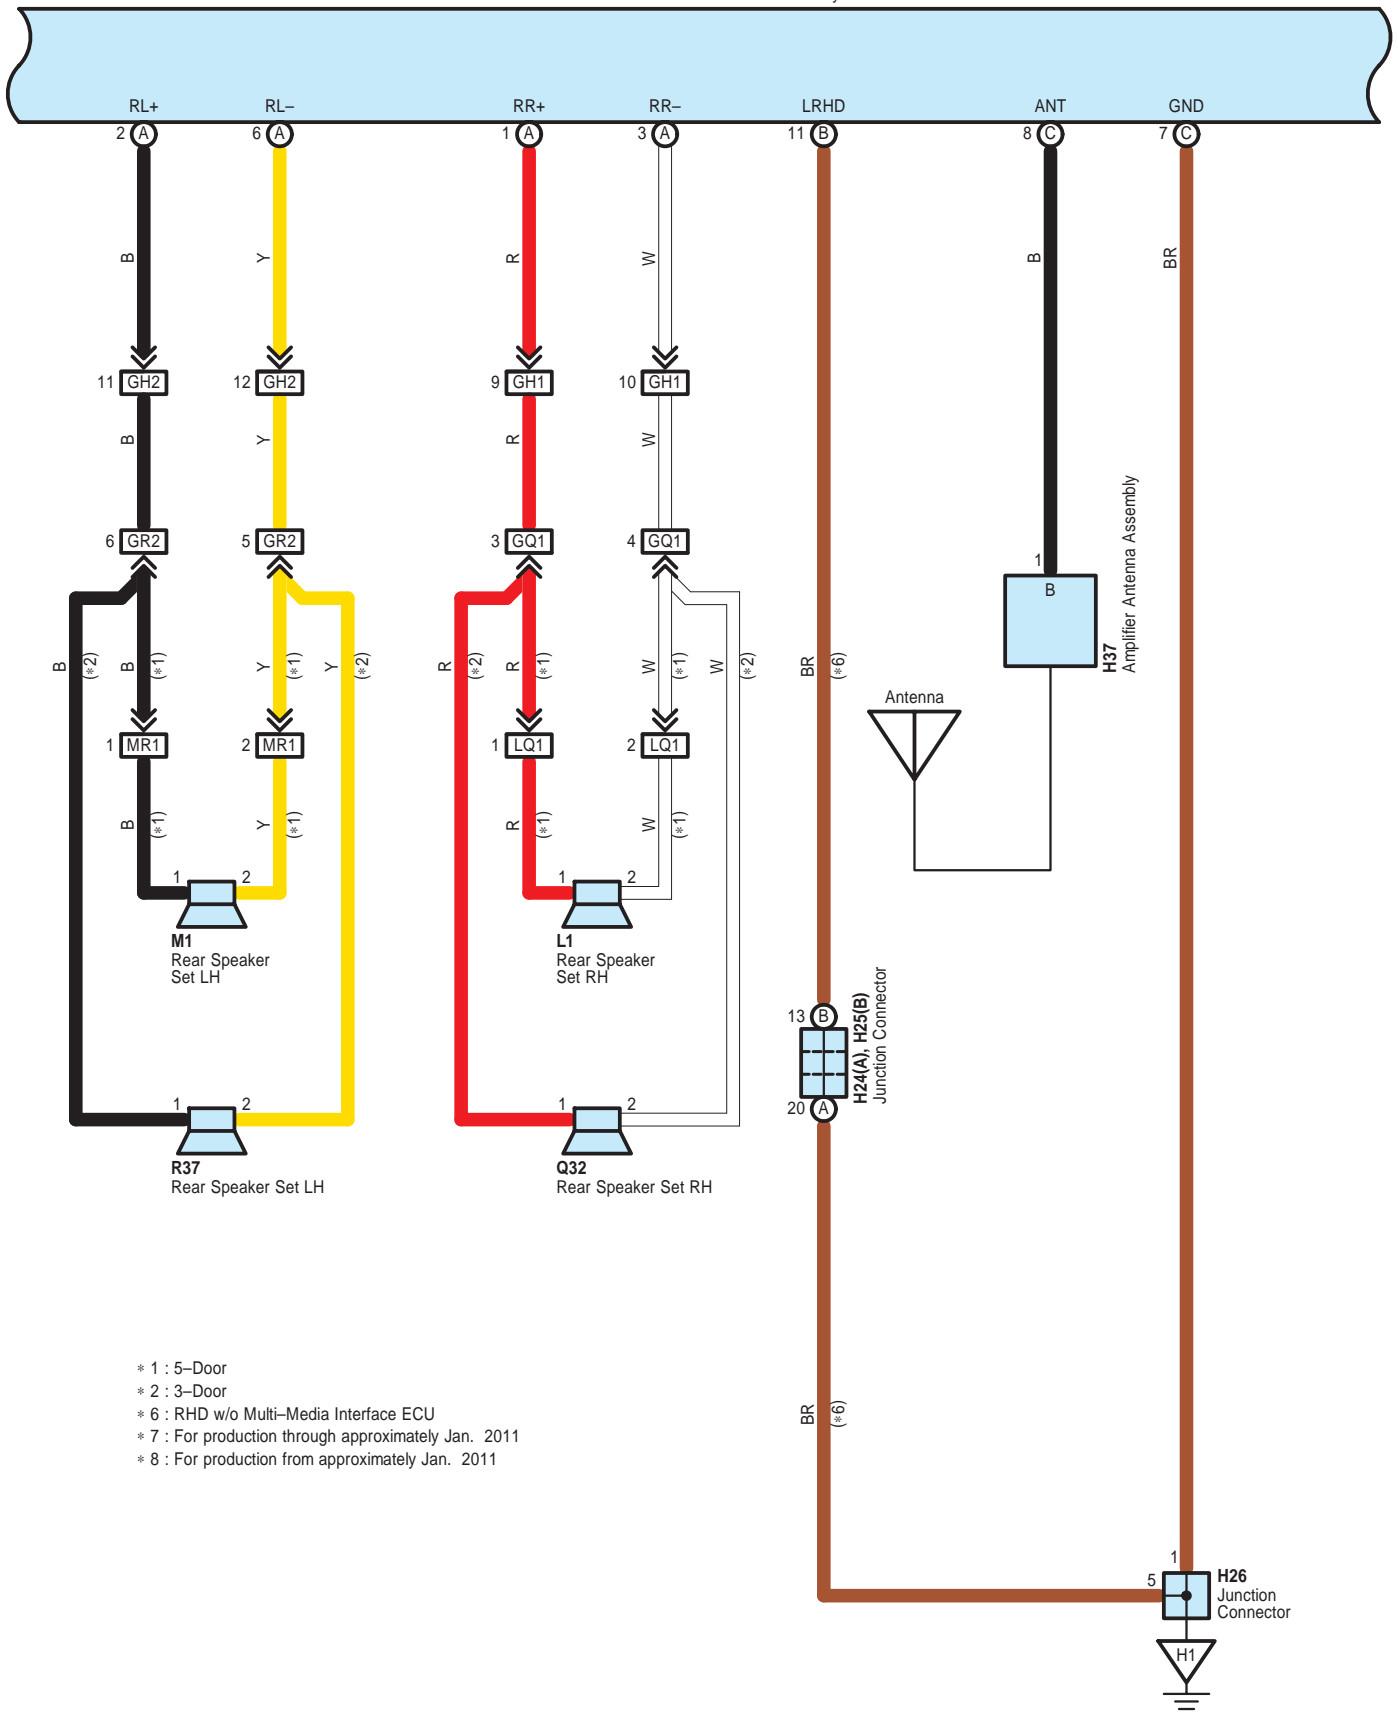

Audio System <6 Speaker w/o Navigation System>

Audio System <6 Speaker w/o Navigation System>

H27(A), H28(B), H29(C), H30(D), H36(E)
Radio Receiver Assembly

Audio System <6 Speaker w/o Navigation System>

Audio System <6 Speaker w/o Navigation System>

- * 3 : w/ Steering Pad Switch Assembly
- * 4 : w/ Multi-Media Interface ECU
- * 5 : w/ Bluetooth

: There is no wire color information.

G 40
Black

G 87
Black