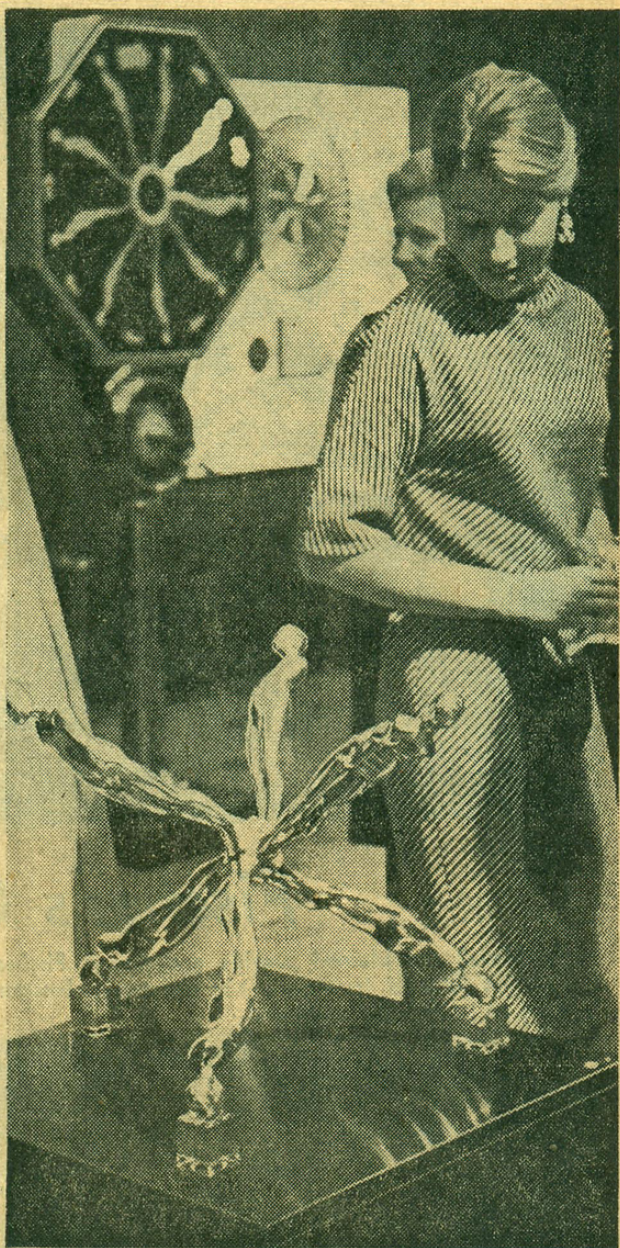

Oct 18 - 1964

ST. LOUIS POST-DISPATCH

By a Post-Dispatch Photographer

Ernest Trova Art Exhibit

Miss Debbie Mefferd studying a brass figure in an exhibition of works by Ernest Trova. A special showing of the exhibit was held yesterday at the Famous-Barr Co. downtown store. The works, part of Trova's "Falling Man" series, will be on view for a week beginning today.