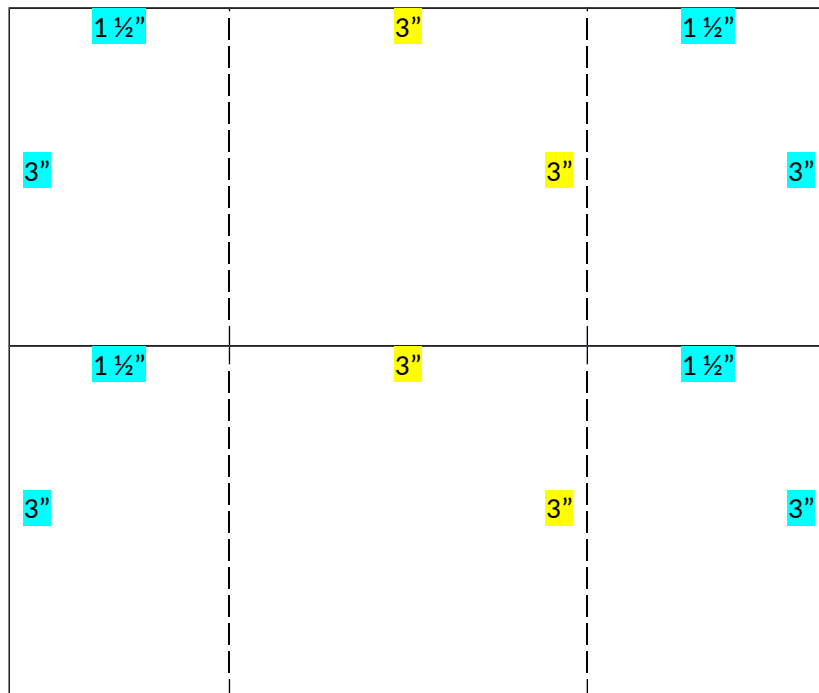

**Never Ending Card**

View 1

Cut Solid Pieces

2 - 2 7/8" square

4 - 2 7/8" x 1 3/8"

Cut Designer Series Paper

2 - 2 3/4" Square

4 - 2 3/4" x 1 1/4"

View 2

Cut Solid Pieces

2 - 2 7/8" square

4 - 1 3/8" x 1 3/8"

Cut Designer Series Paper

2 - 2 3/4" Square

4 - 2 3/4" x 1 1/4"

Do NOT cut for the center side sections - these will be cut in

View 3

View 3

Cut Solid Pieces

2 - 2 7/8" Square

4 - 1 3/8" Square

Cut Designer Series Paper

2 - 2 3/4" Square

4 - 1 1/4" Square

View 4

Cut Solid Pieces

2 - 2 7/8" Square

4 - 2 7/8" x 1 3/8"

Cut Designer Series Paper

2 - 2 3/4" Square

4 - 2 3/4" x 1 1/4"