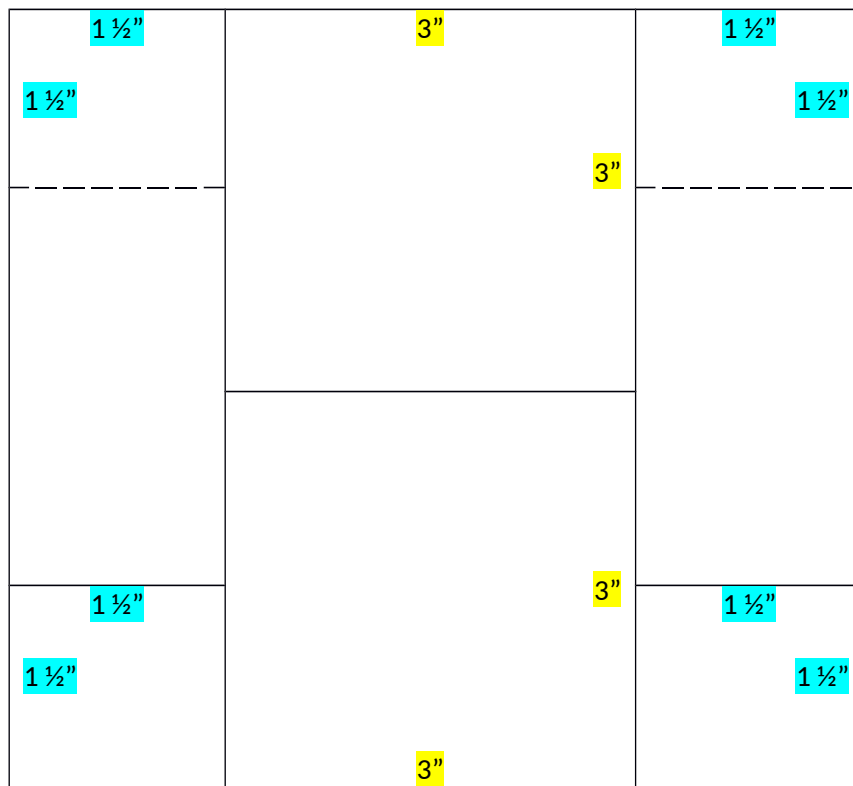

**Never Ending Card**

View 1

Cut Solid Pieces

2 - 2 7/8" square

4 - 2 7/8" x 1 3/8"

Cut Designer Series Paper

2 - 2 3/4" Square

4 - 2 3/4" x 1 1/4"

View 2

Cut Solid Pieces

2 - 2 7/8" square

4 - 1 3/8" x 1 3/8"

Cut Designer Series Paper

2 - 2 3/4" Square

4 - 2 3/4" x 1 1/4"

Do NOT cut for the center side sections - these will be cut in

View 3

View 3

Cut Solid Pieces

2 - 2 7/8" Square

4 - 1 3/8" Square

Cut Designer Series Paper

2 - 2 3/4" Square

4 - 1 1/4" Square

View 4

Cut Solid Pieces

2 - 2 7/8" Square

4 - 2 7/8" x 1 3/8"

Cut Designer Series Paper

2 - 2 3/4" Square

4 - 2 3/4" x 1 1/4"