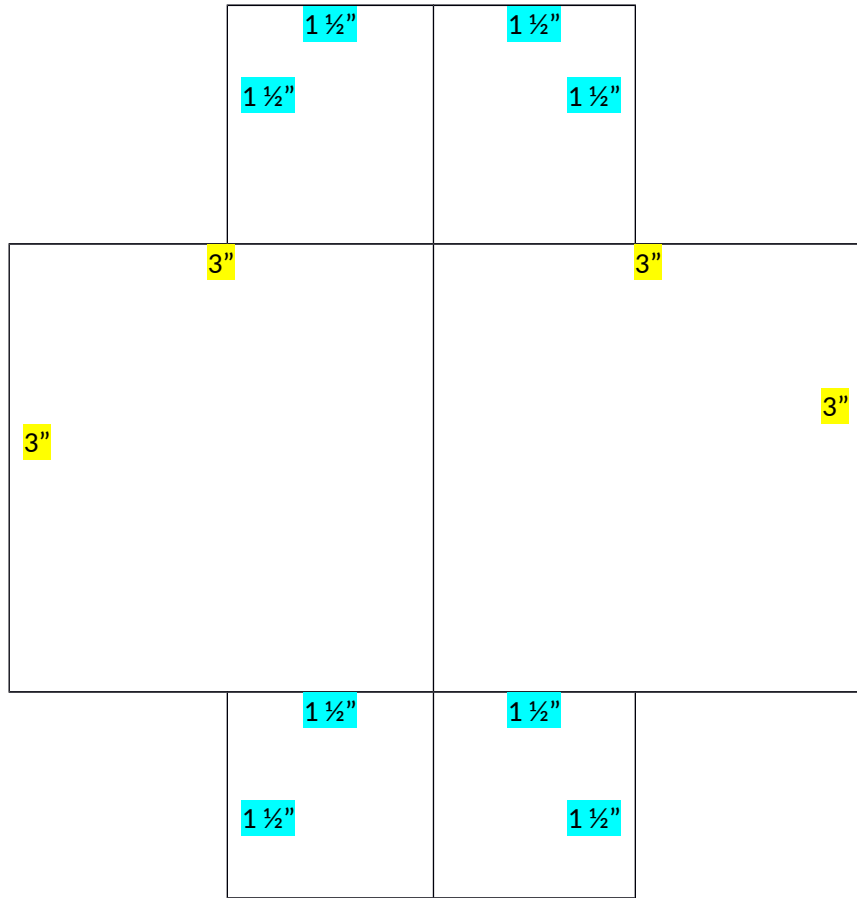

**Never Ending Card**

View 1

Cut Solid Pieces

2 - 2 7/8" square

4 - 2 7/8" x 1 3/8"

Cut Designer Series Paper

2 - 2 3/4" Square

4 - 2 3/4" x 1 1/4"

View 2

Cut Solid Pieces

2 - 2 7/8" square

4 - 1 3/8" x 1 3/8"

Cut Designer Series Paper

2 - 2 3/4" Square

4 - 2 3/4" x 1 1/4"

Do NOT cut for the center side sections - these will be cut in

View 3

View 3

Cut Solid Pieces

2 - 2 7/8" Square

4 - 1 3/8" Square

Cut Designer Series Paper

2 - 2 3/4" Square

4 - 1 1/4" Square

View 4

Cut Solid Pieces

2 - 2 7/8" Square

4 - 2 7/8" x 1 3/8"

Cut Designer Series Paper

2 - 2 3/4" Square

4 - 2 3/4" x 1 1/4"