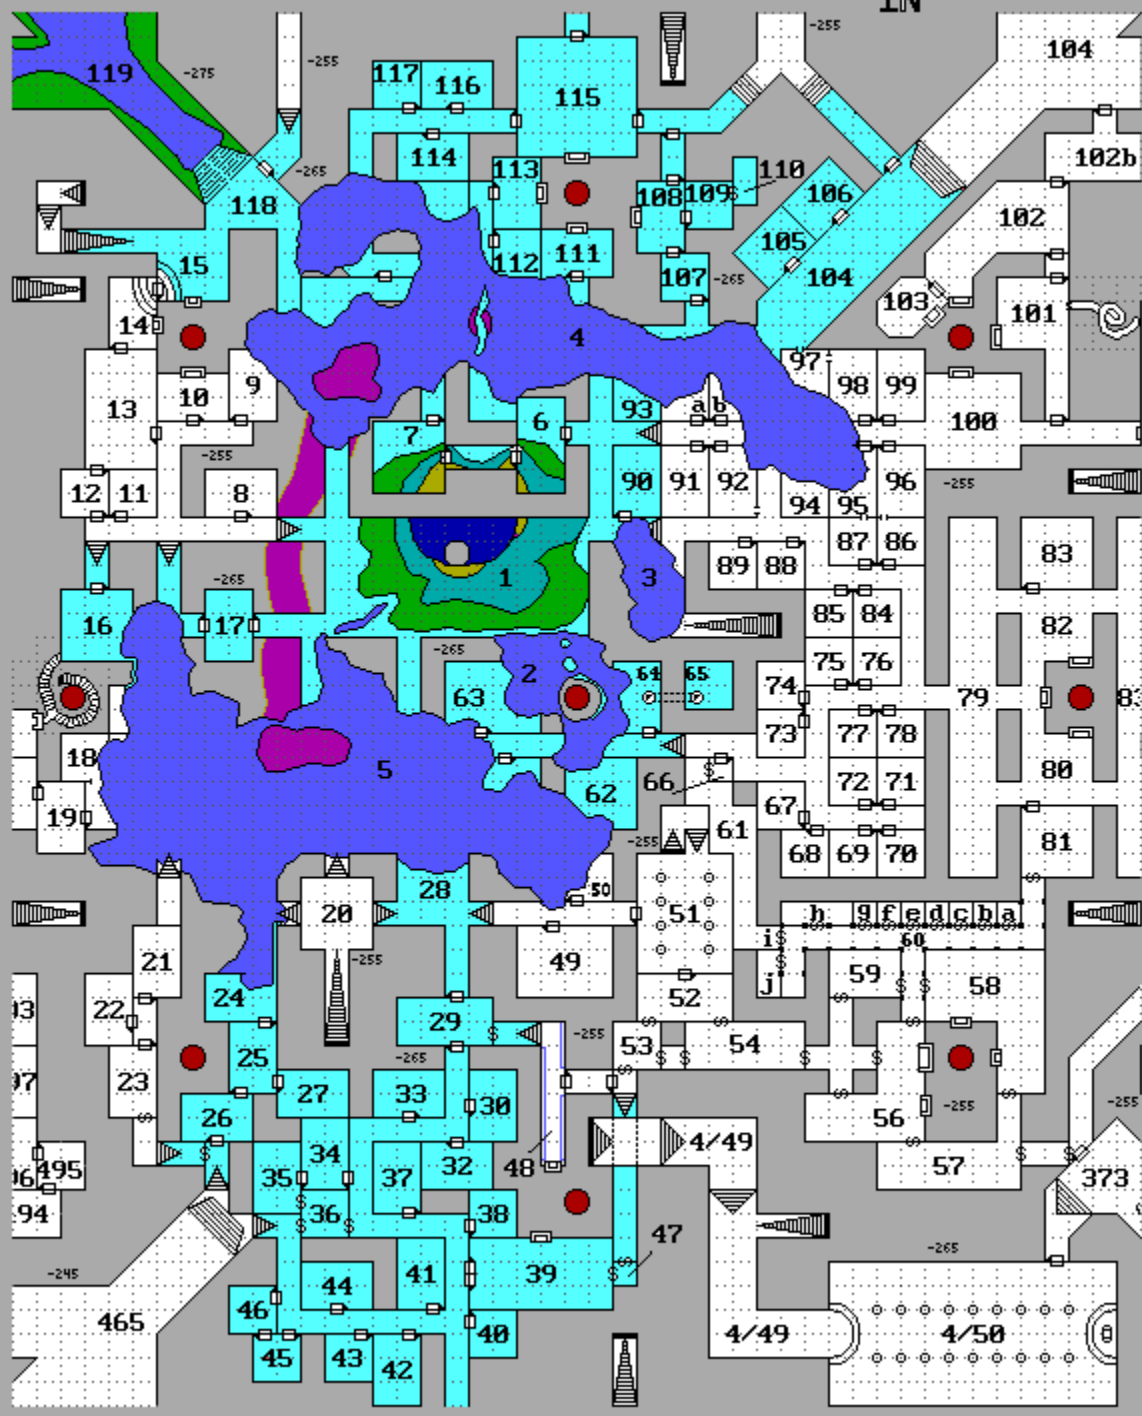

**Castle *and* Dungeon Maps**

*for*

**Evil Mountain**

**CASTLE  
SIXTH FLOOR**

**CASTLE  
FIFTH FLOOR**

**CASTLE  
FOURTH FLOOR**

**CASTLE  
THIRD FLOOR**

CASTLE  
SECOND FLOOR

CASTLE  
GROUND FLOOR

LEVEL 1

LEVEL 2

DUNGEON LEVEL 3

# DUNGEON LEVEL 4

DUNGEON LEVEL 5c

DUNGEON LEVEL 5nw

DUNGEON LEVEL 5n

DUNGEON LEVEL 5ne

DUNGEON LEVEL 5w

DUNGEON LEVEL 5e

DUNGEON LEVEL 5sw

DUNGEON LEVEL 5s

DUNGEON LEVEL 5se

DUNGEON LEVEL 5j