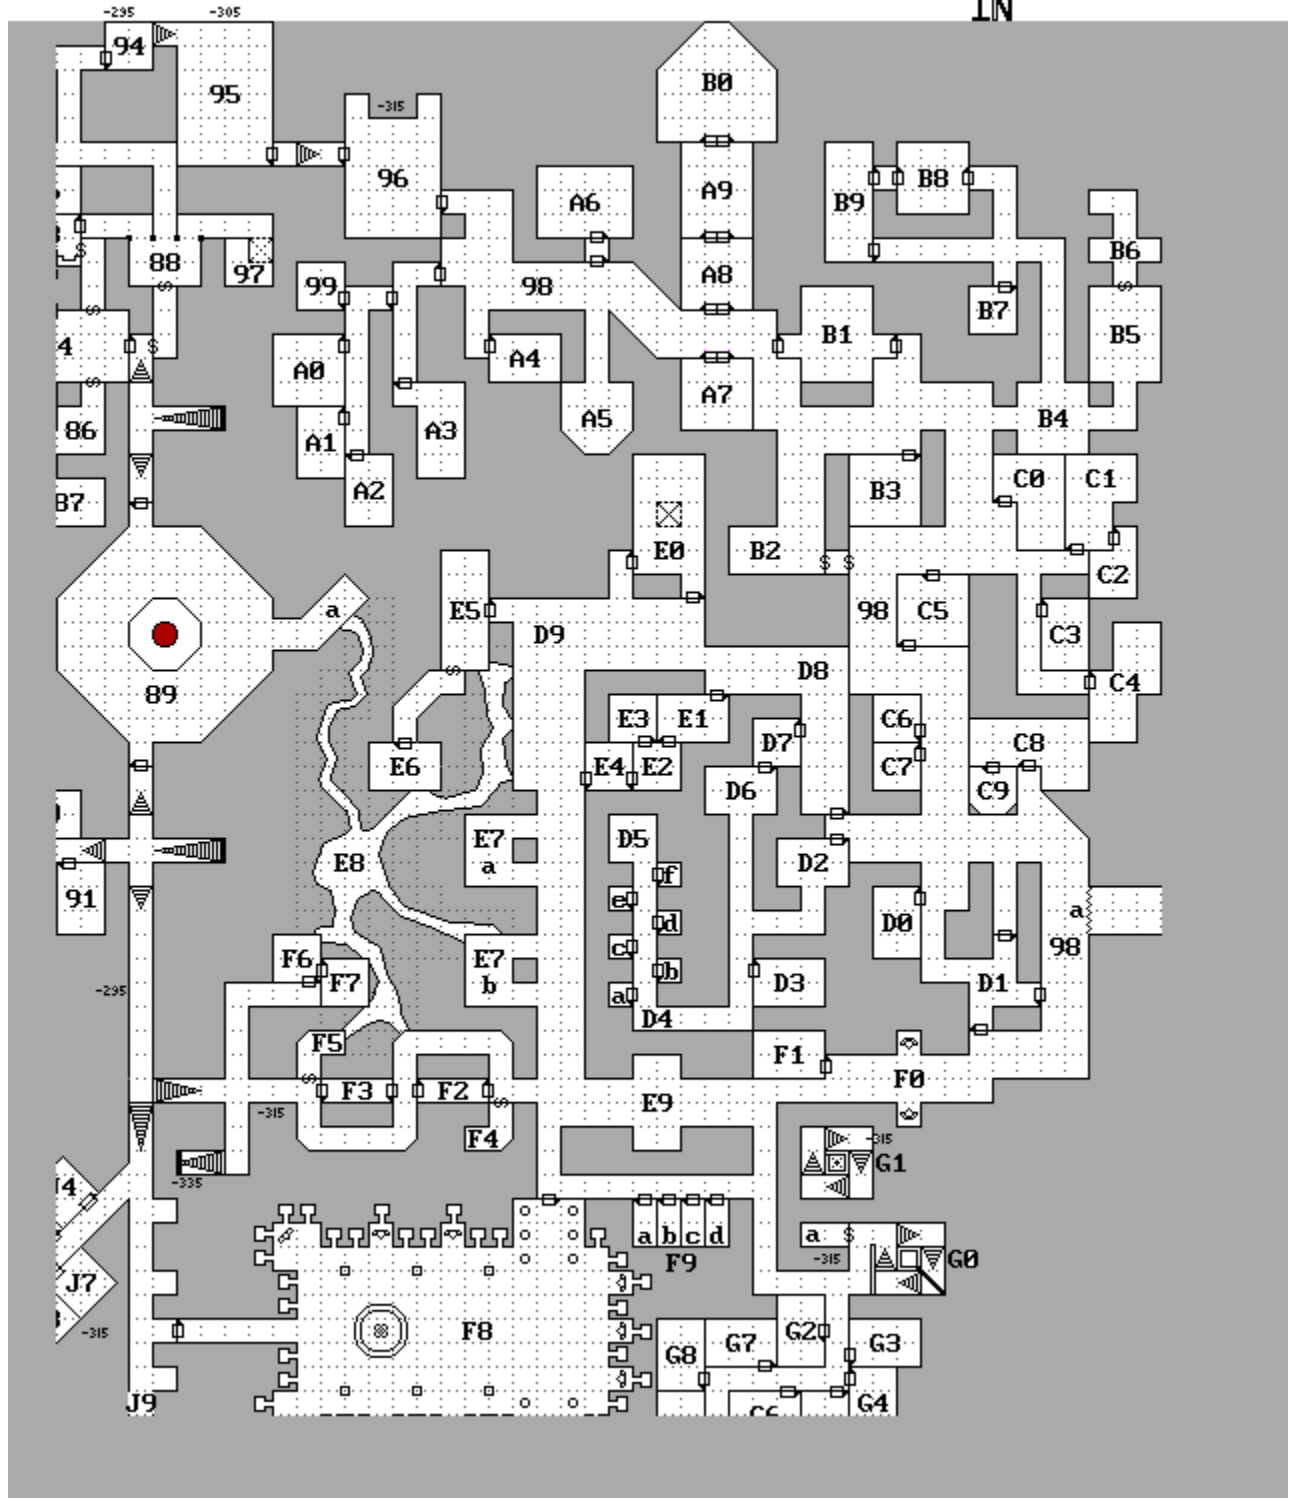

DUNGEON LEVEL 6b