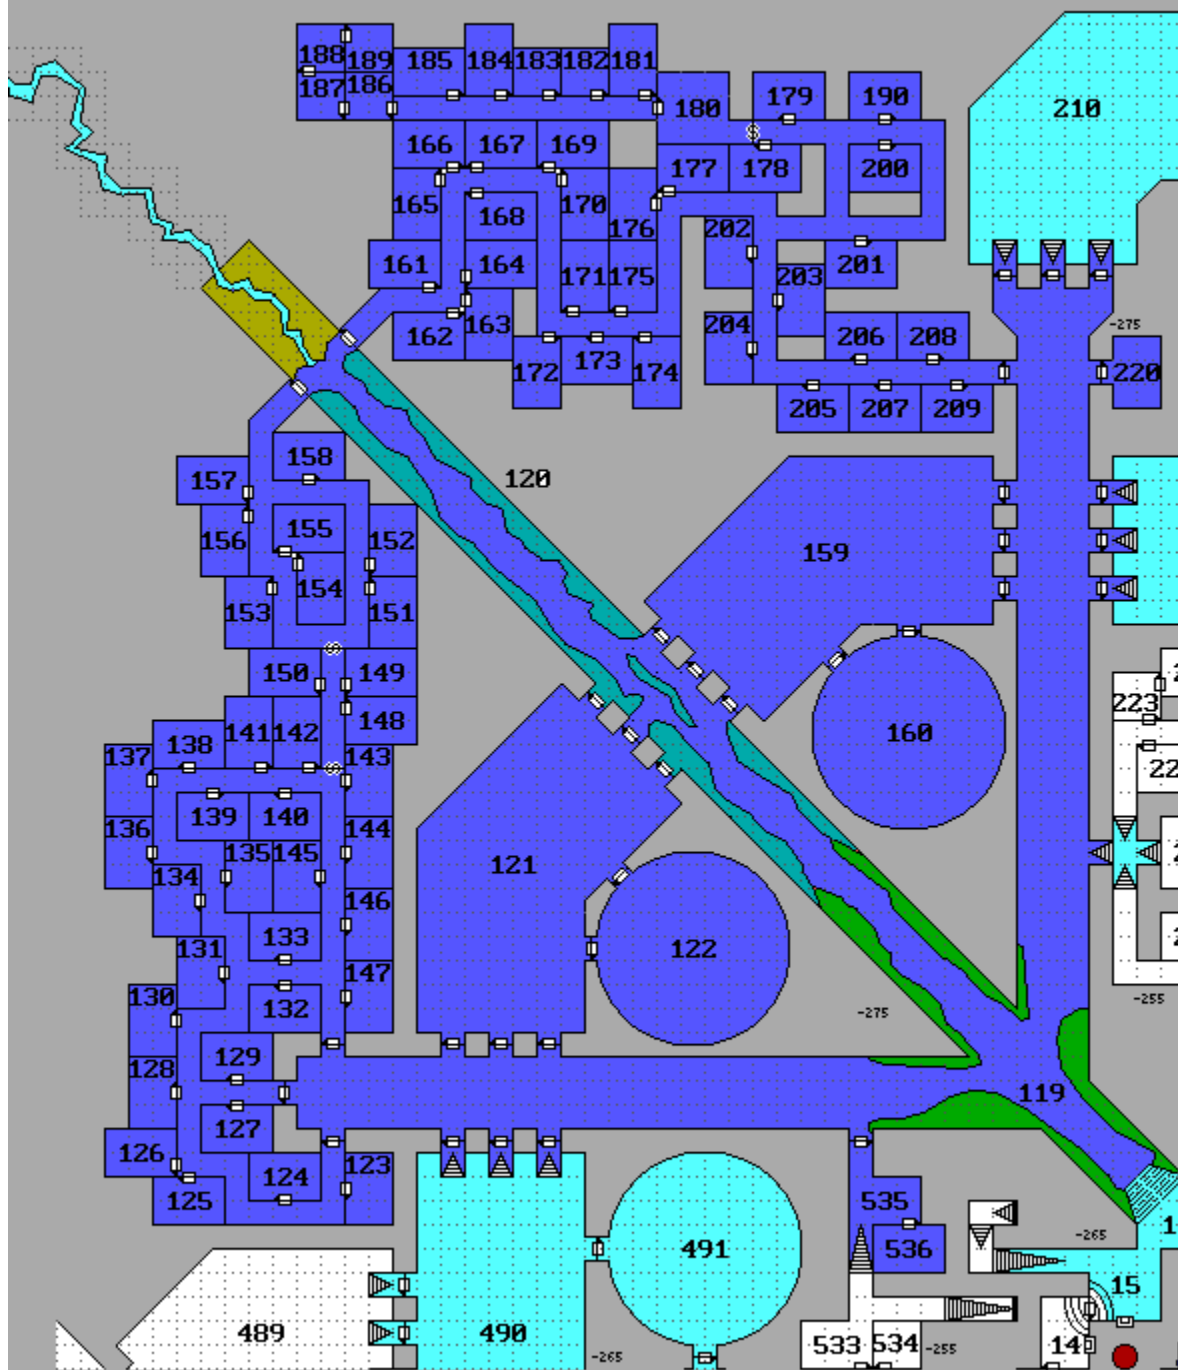

**Castle *and* Dungeon Maps**

*for*

**Evil Mountain**

**CASTLE  
SIXTH FLOOR**

**CASTLE  
FIFTH FLOOR**

**CASTLE  
FOURTH FLOOR**

**CASTLE  
THIRD FLOOR**

CASTLE  
SECOND FLOOR

CASTLE  
GROUND FLOOR

LEVEL 1

LEVEL 2

DUNGEON LEVEL 3

# DUNGEON LEVEL 4

DUNGEON LEVEL 5c

DUNGEON LEVEL 5nw

DUNGEON LEVEL 5n

DUNGEON LEVEL 5ne

DUNGEON LEVEL 5w

DUNGEON LEVEL 5e

DUNGEON LEVEL 5sw