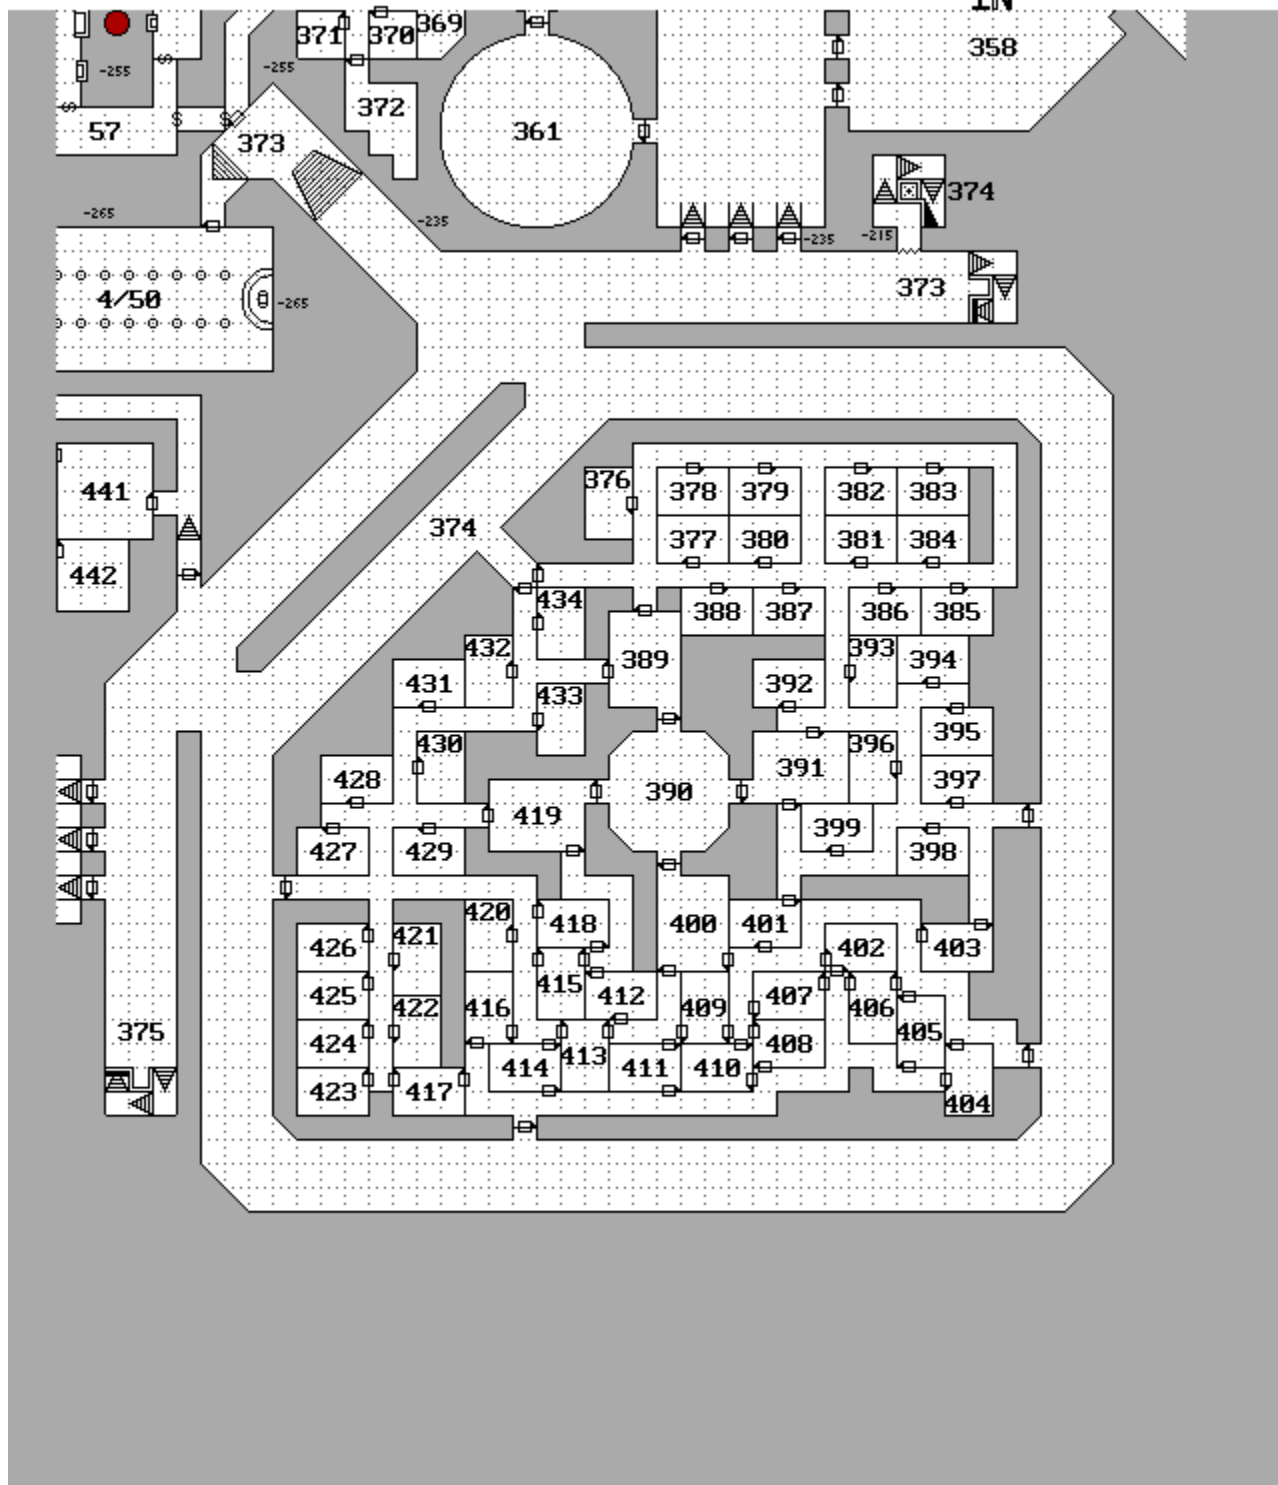

DUNGEON LEVEL 5se