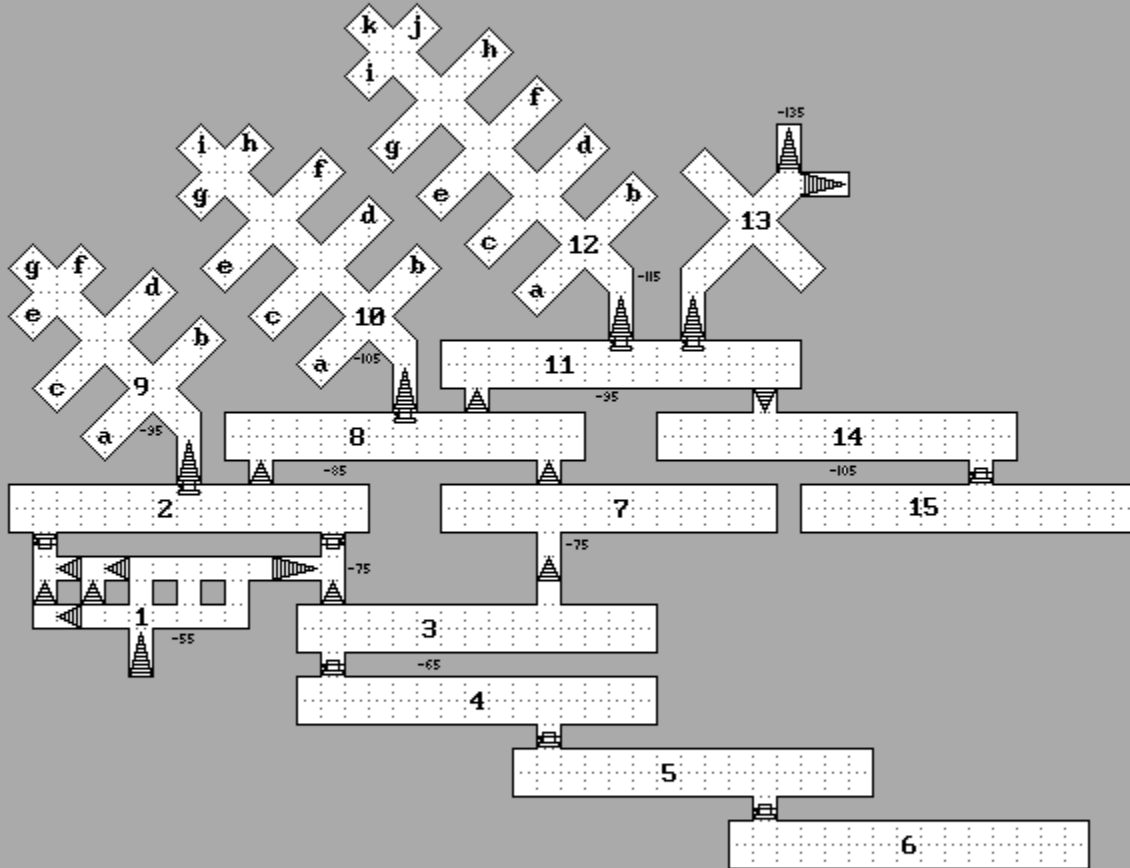

**Castle *and* Dungeon Maps**

*for*

**Evil Mountain**

**CASTLE  
SIXTH FLOOR**

**CASTLE  
FIFTH FLOOR**

**CASTLE  
FOURTH FLOOR**

**CASTLE  
THIRD FLOOR**

CASTLE  
SECOND FLOOR

CASTLE  
GROUND FLOOR

LEVEL 1

LEVEL 2

DUNGEON LEVEL 3

DUNGEON LEVEL 10c

from  
level  
7  
(near 7b-5)

DUNGEON LEVEL 11a

DUNGEON LEVEL 11b

DUNGEON LEVEL 11c

DUNGEON LEVEL 11d

DUNGEON LEVEL 12a

DUNGEON LEVEL 12b