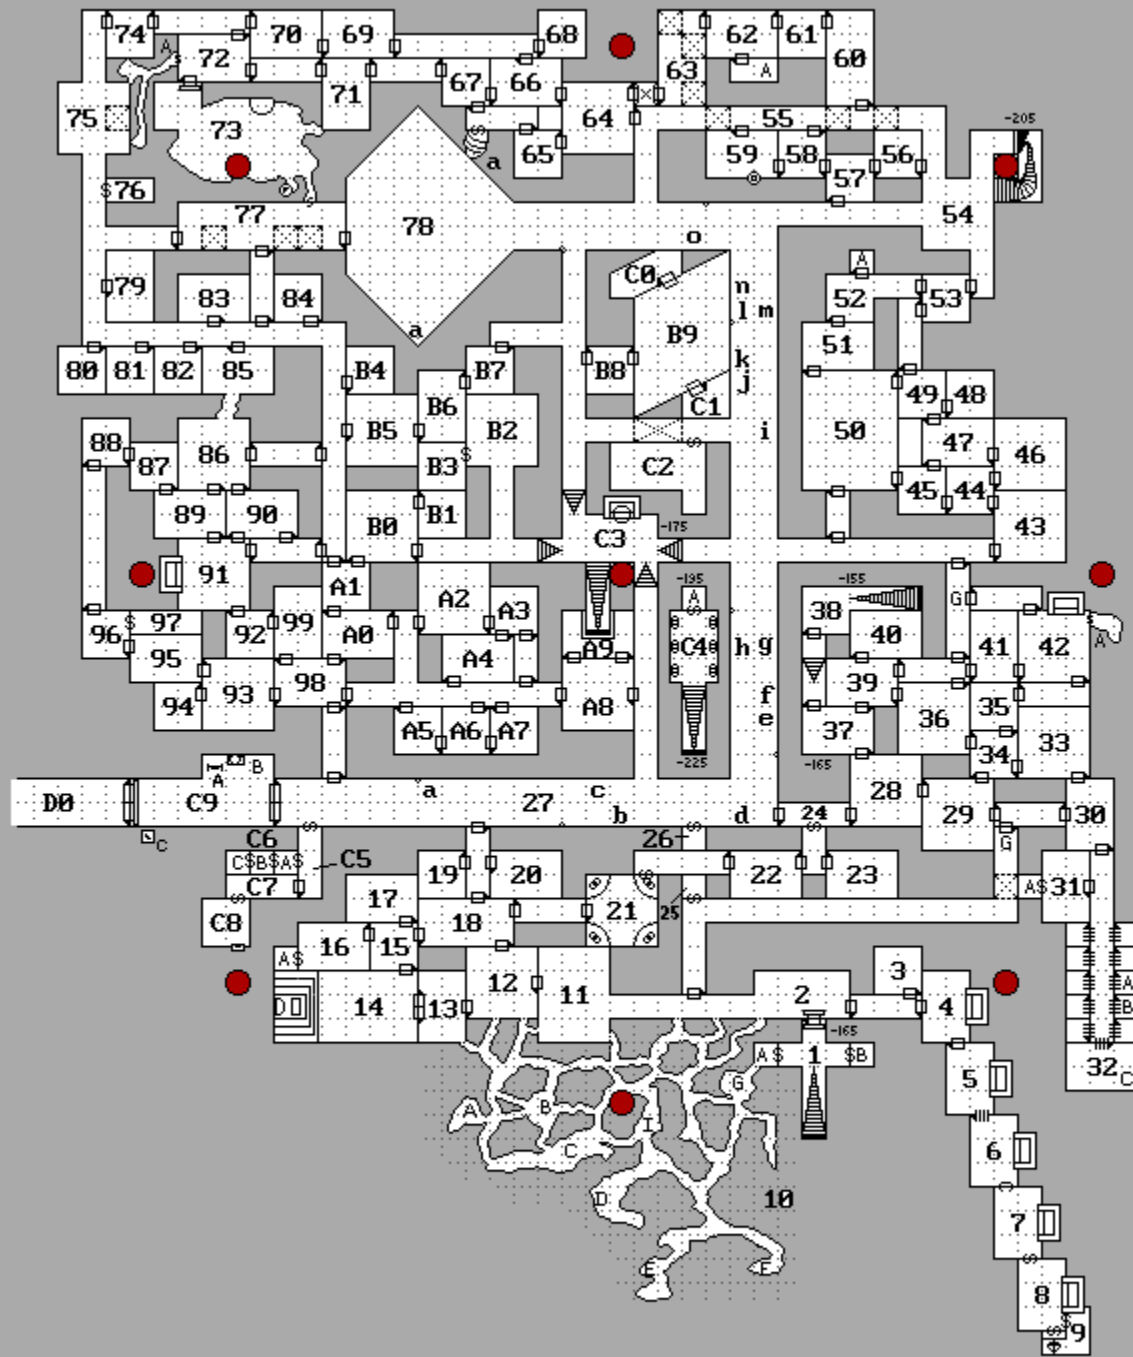

**Castle *and* Dungeon Maps**

*for*

**Evil Mountain**

**CASTLE  
SIXTH FLOOR**

**CASTLE  
FIFTH FLOOR**

**CASTLE  
FOURTH FLOOR**

**CASTLE  
THIRD FLOOR**

CASTLE  
SECOND FLOOR

CASTLE  
GROUND FLOOR

LEVEL 1

LEVEL 2

DUNGEON LEVEL 3

# DUNGEON LEVEL 4

DUNGEON LEVEL 5c

DUNGEON LEVEL 5nw

DUNGEON LEVEL 5n

DUNGEON LEVEL 5ne

DUNGEON LEVEL 5w

DUNGEON LEVEL 5e

DUNGEON LEVEL 5sw