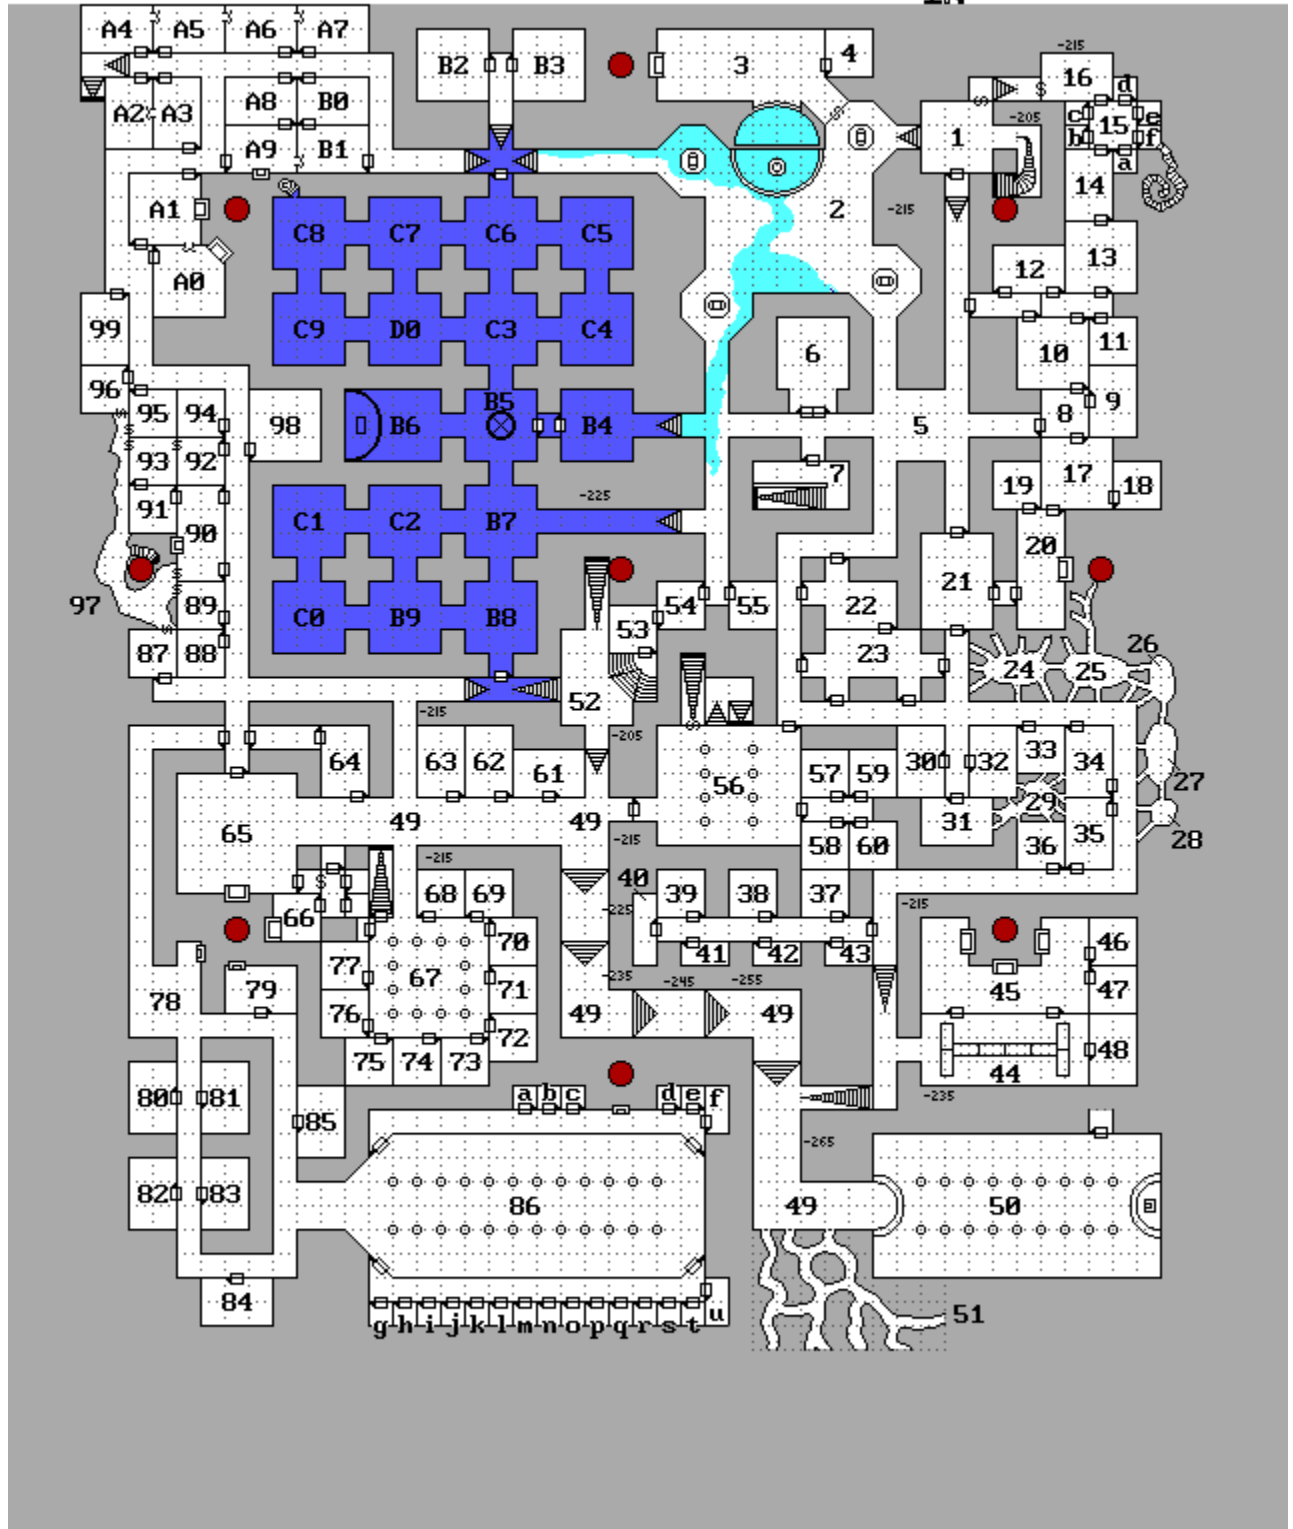

**Castle *and* Dungeon Maps**

*for*

**Evil Mountain**

**CASTLE  
SIXTH FLOOR**

**CASTLE  
FIFTH FLOOR**

**CASTLE  
FOURTH FLOOR**

**CASTLE  
THIRD FLOOR**

CASTLE  
SECOND FLOOR

CASTLE  
GROUND FLOOR

LEVEL 1

LEVEL 2

DUNGEON LEVEL 3

# DUNGEON LEVEL 4

DUNGEON LEVEL 5c

DUNGEON LEVEL 5nw

DUNGEON LEVEL 5n

DUNGEON LEVEL 5ne

DUNGEON LEVEL 5w

DUNGEON LEVEL 5e

DUNGEON LEVEL 5sw