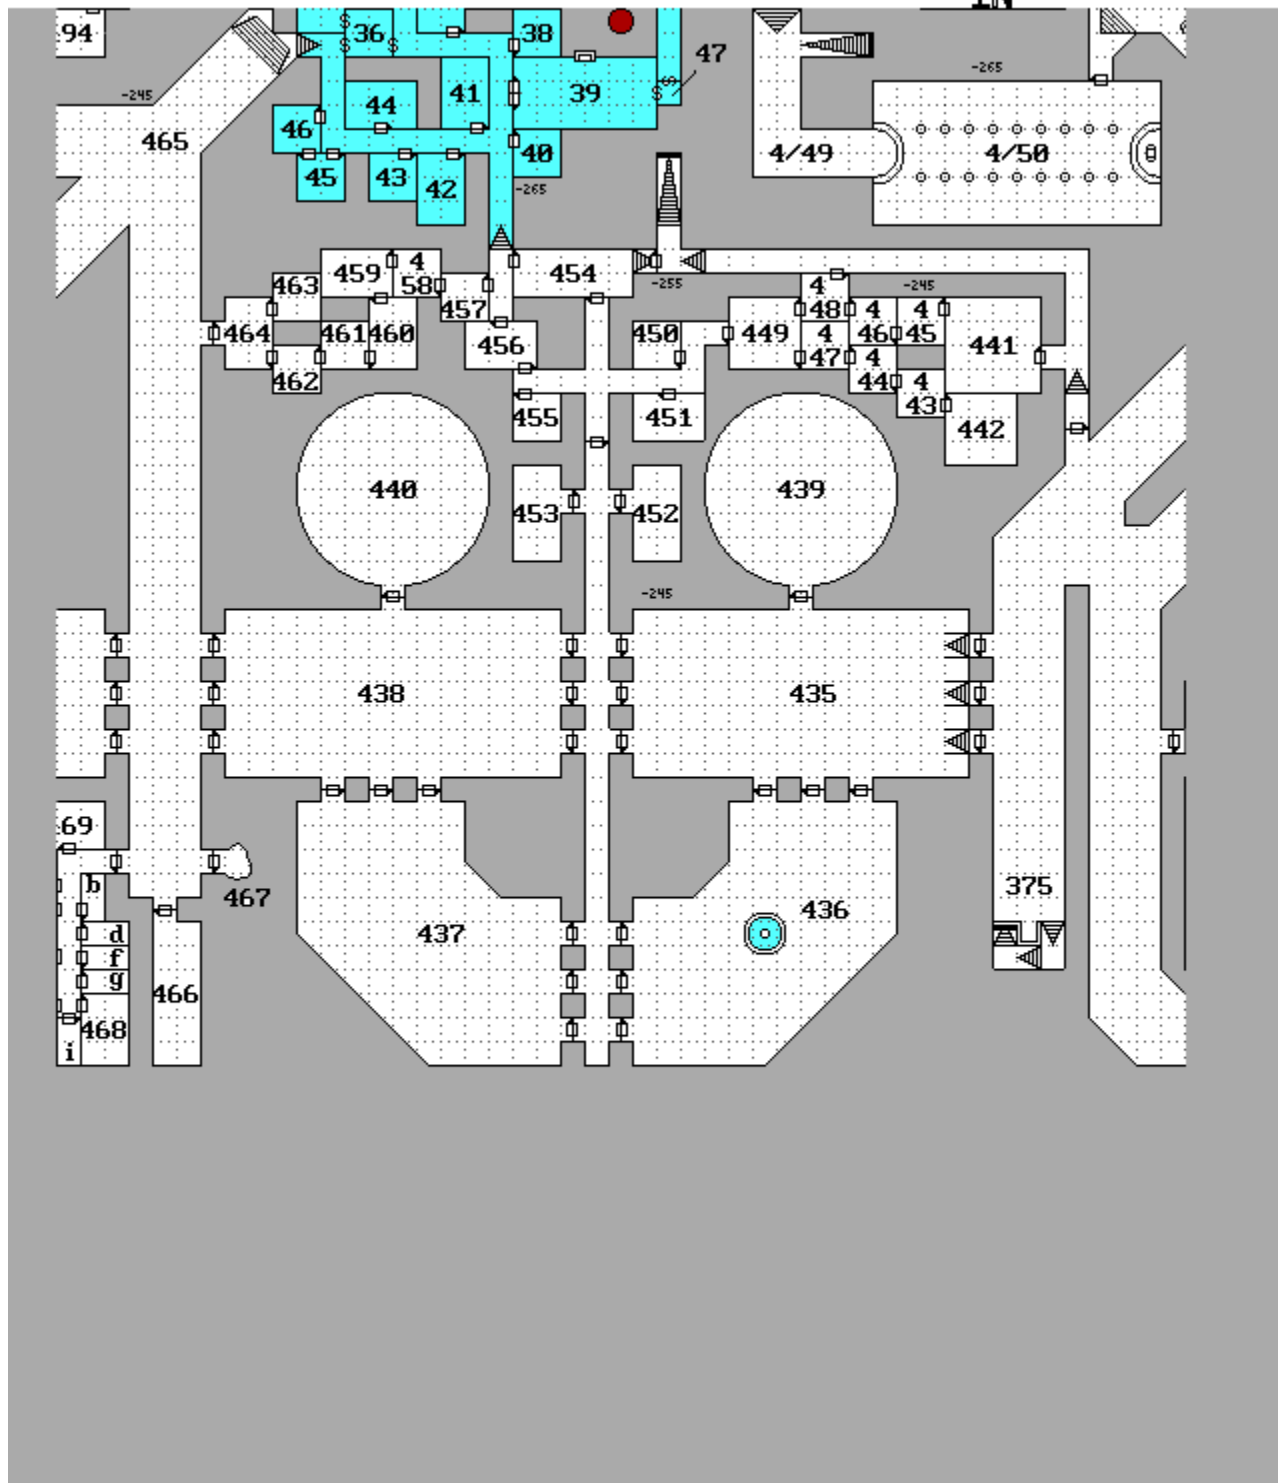

DUNGEON LEVEL 5s