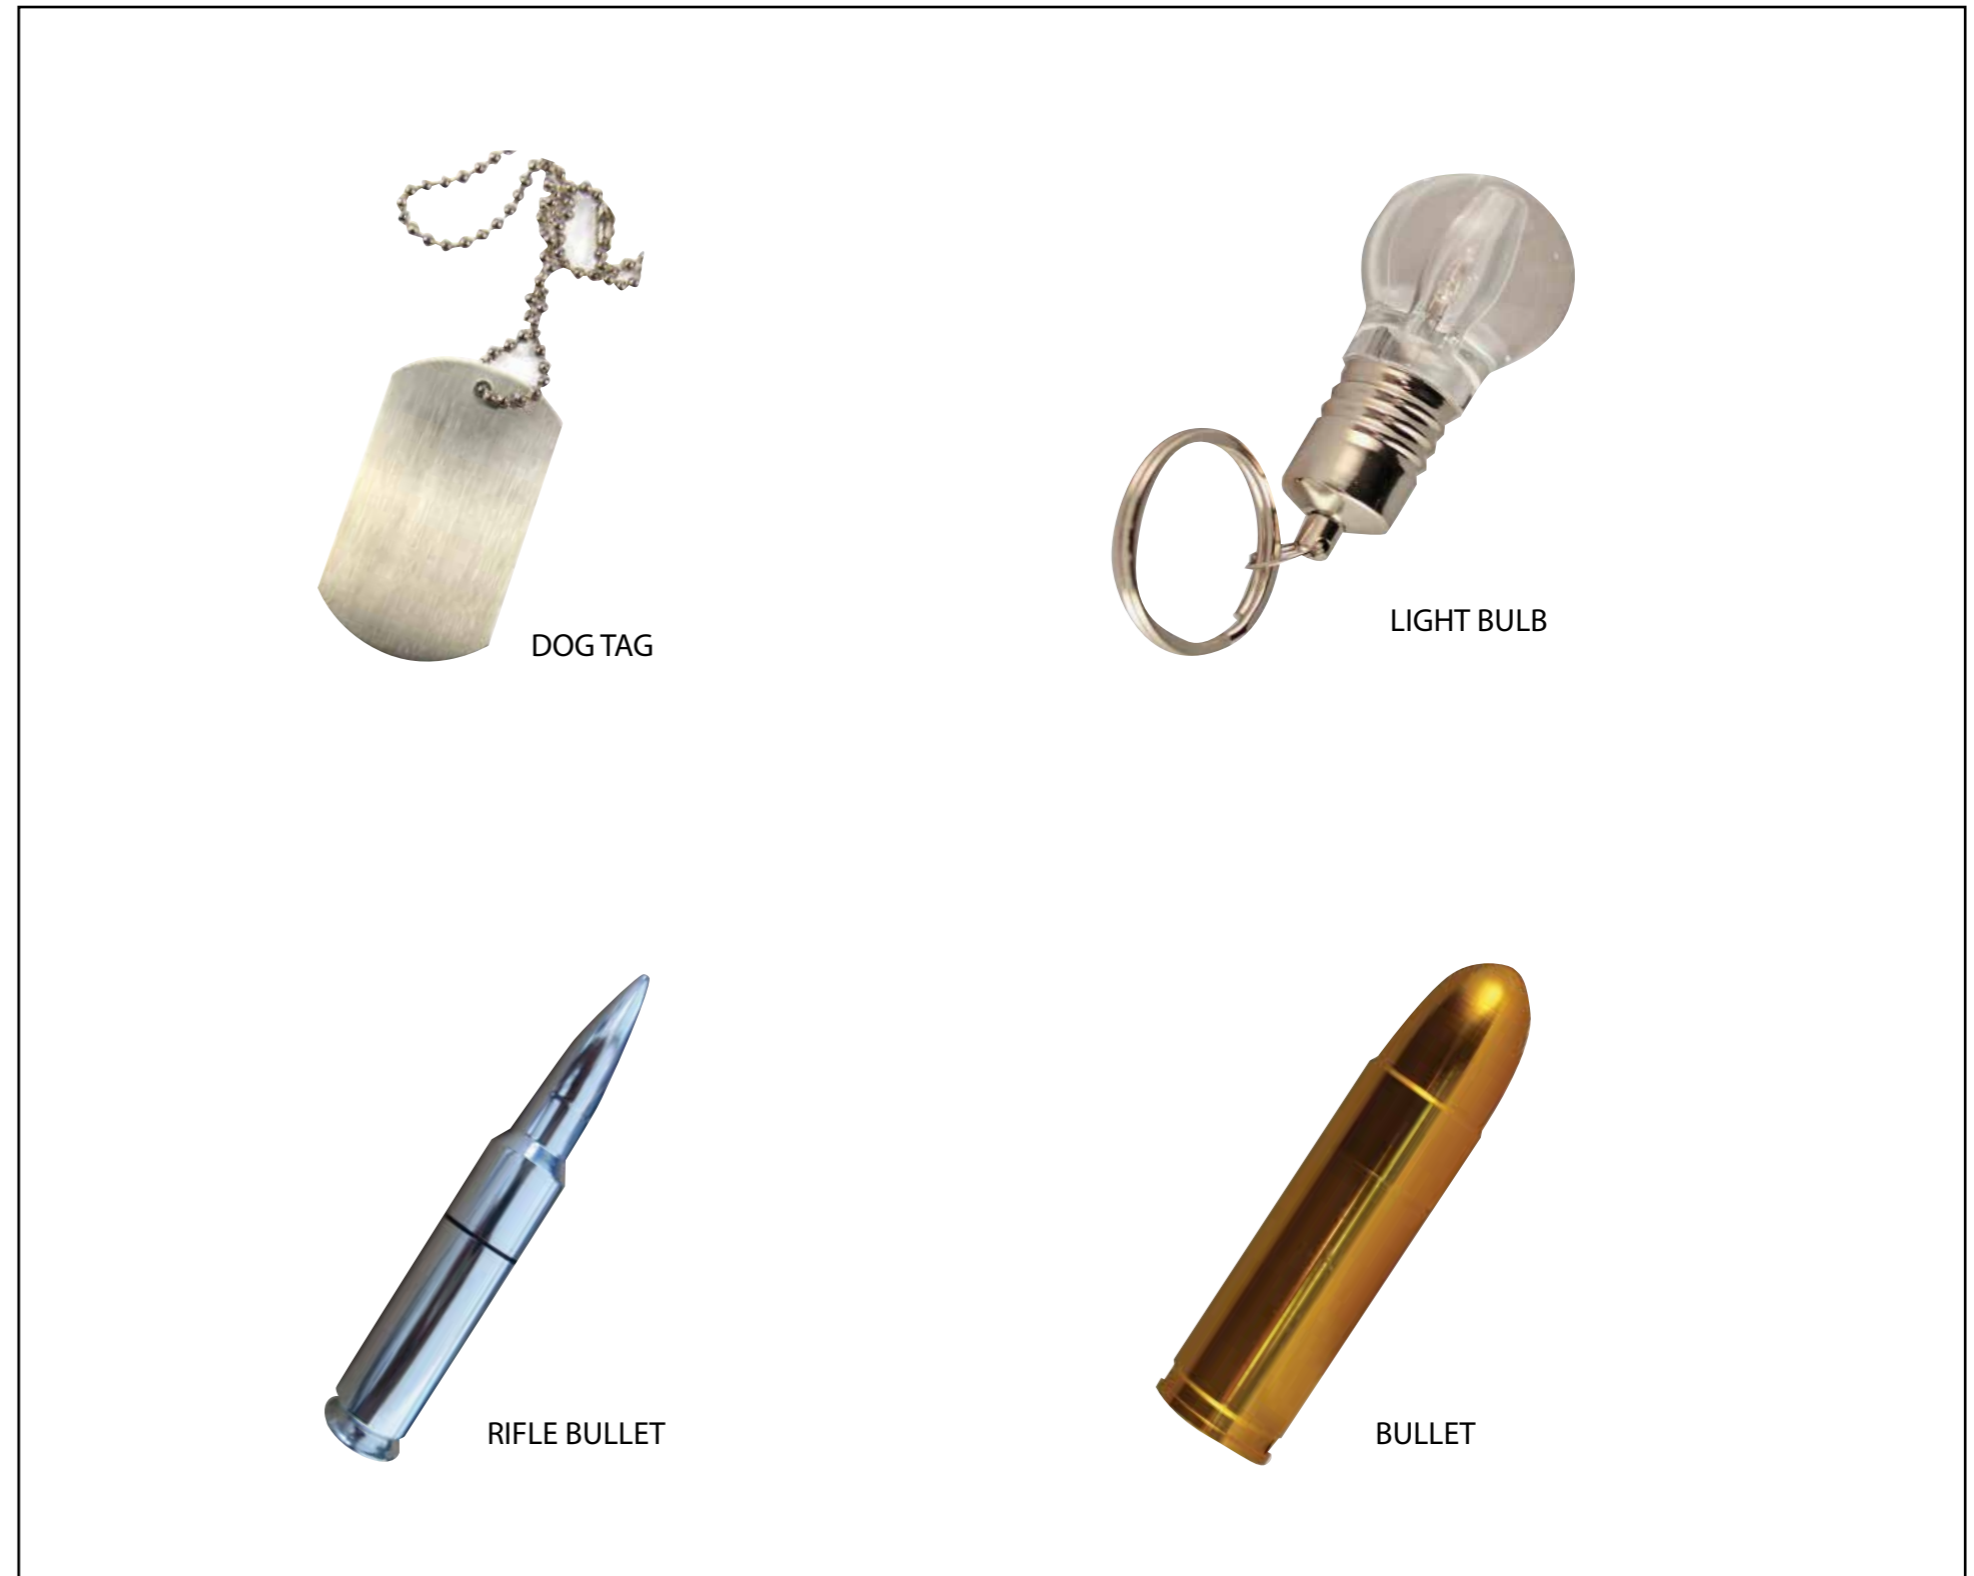

BEST VALUE!

- FREE SHIPPING**
- FREE Imprint up to 3 Colors or Laser Engrave**
- FREE upload up to 1GB of Data**
- FREE Virtual Proofs**

DOG TAG

LIGHT BULB

RIFLE BULLET

BULLET

Flash Drive Pricing Good Through 7/13/18