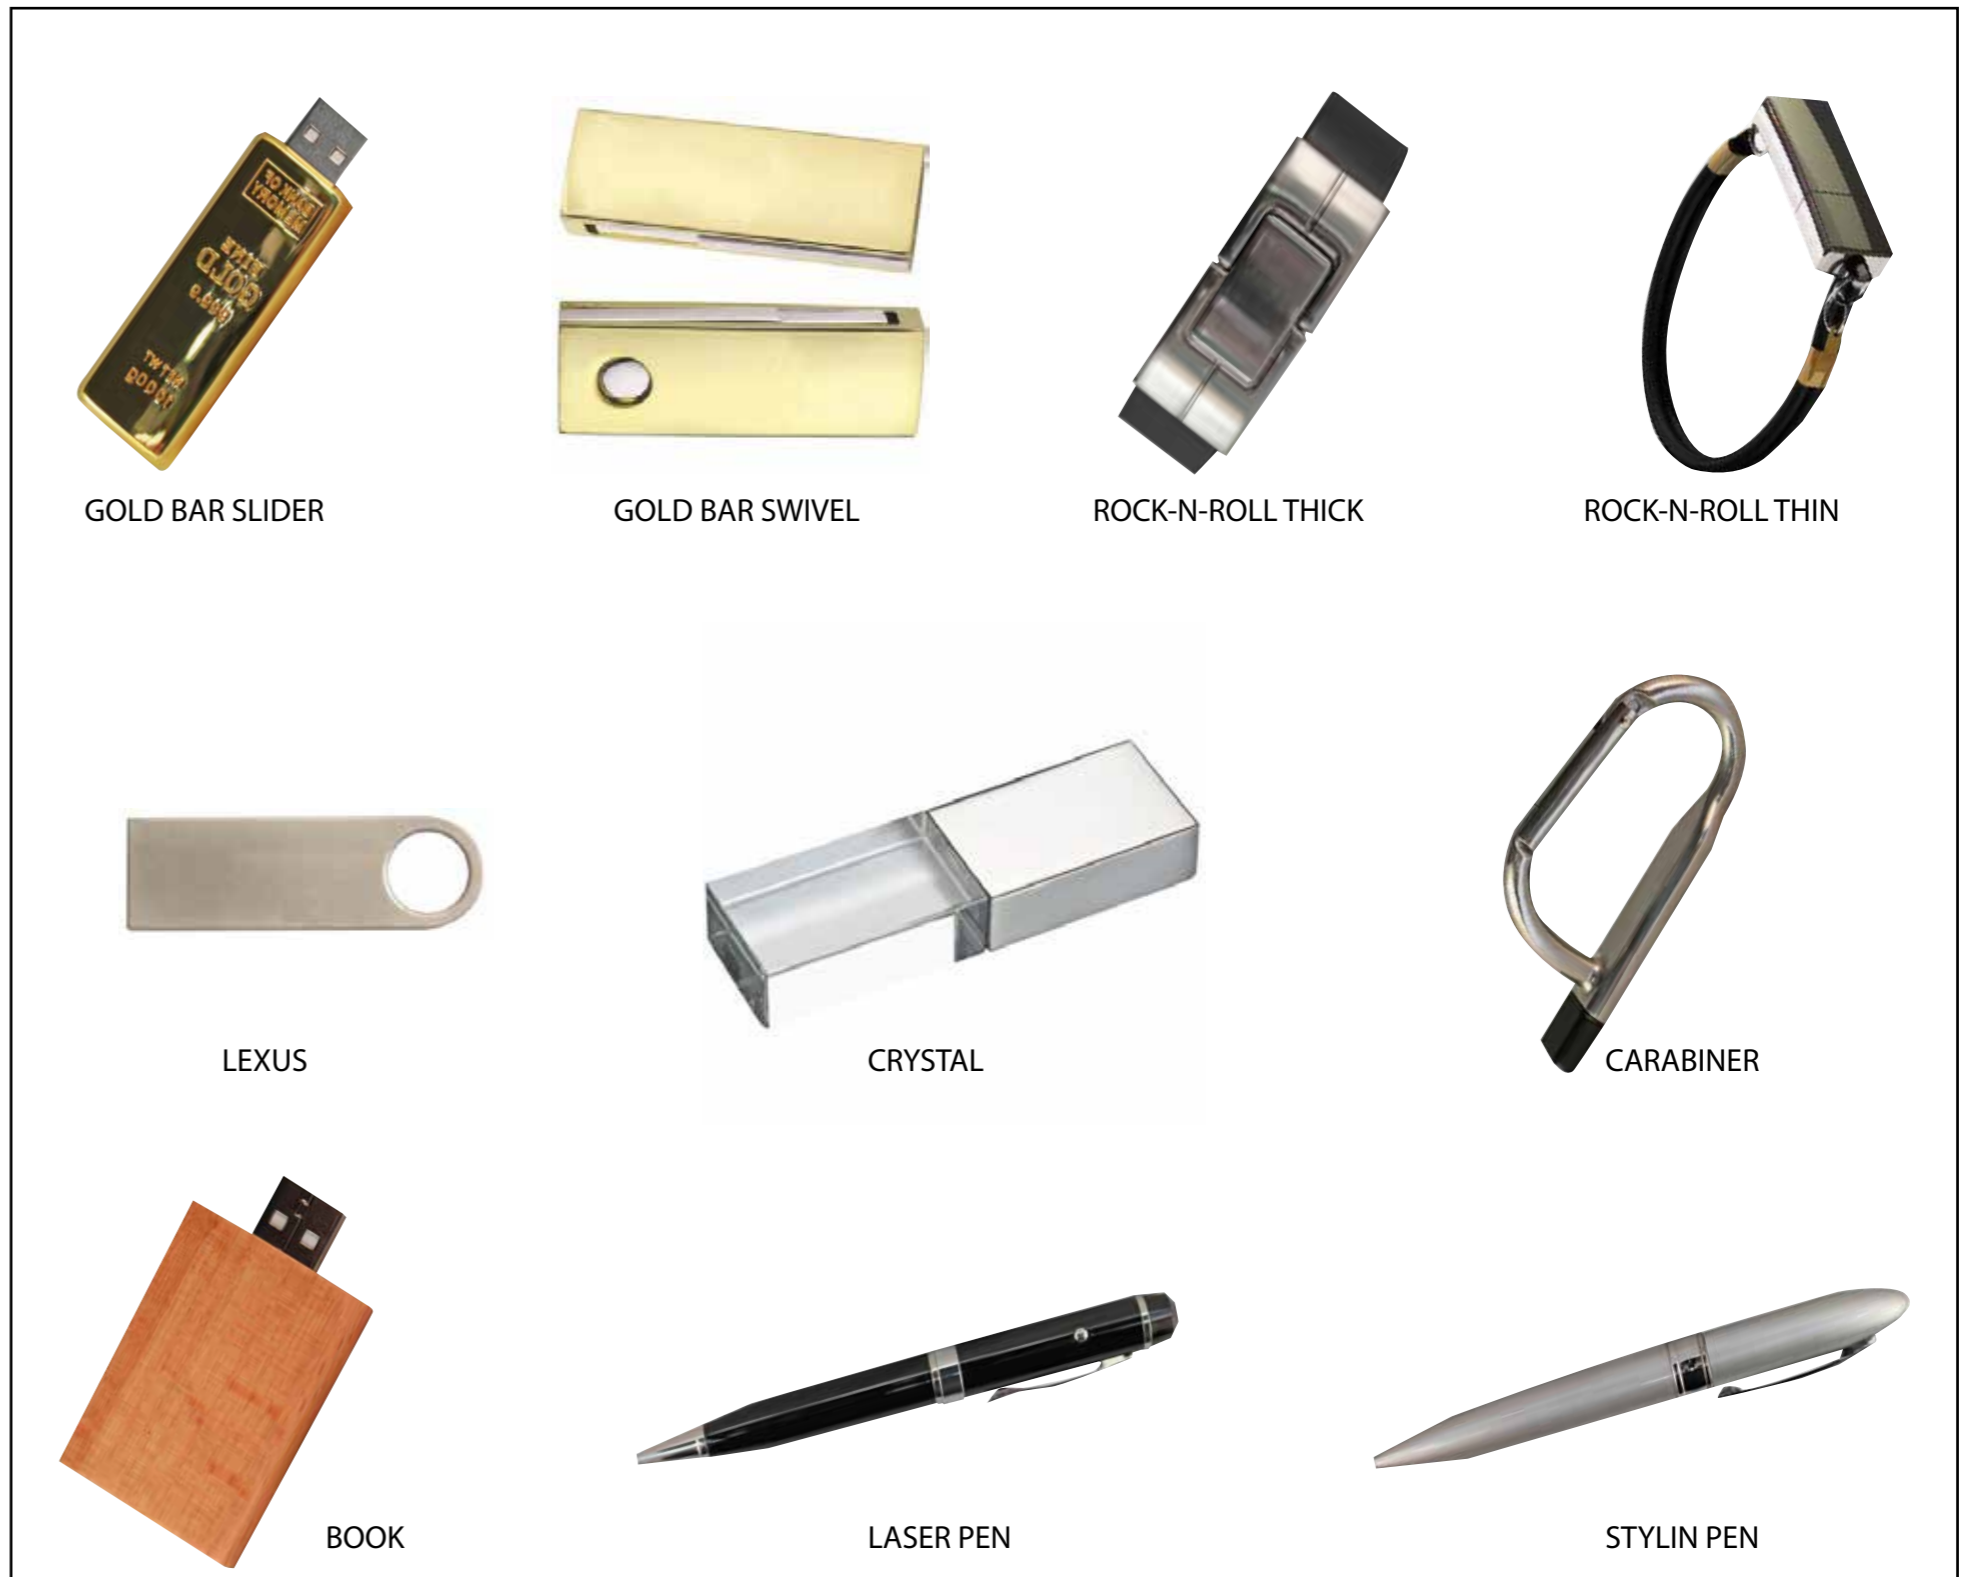

USB FLASH DRIVES
TOP 5 MOST EFFECTIVE PROMO PRODUCT

GOLD SERIES

GRADE A TIER 1 CHIPS FROM SAMSUNG, TOSHIBA, & HYNIX

ALL INCLUSIVE – No Run Charge or Set-Up Fees 📦 7-10 Day Production

NET		NET		NET		NET	
100-249 QTY		250-499 QTY		500-999 QTY		1000 + QTY	
128MB	$3.69	128MB	$3.17	128MB	$3.05	128MB	$2.80
256MB	$4.00	256MB	$3.46	256MB	$3.33	256MB	$3.07
512MB	$4.24	512MB	$3.70	512MB	$3.56	512MB	$3.28
1GB	$5.27	1GB	$4.68	1GB	$4.52	1GB	$4.18
2GB	$5.38	2GB	$4.79	2GB	$4.62	2GB	$4.27
4GB	$5.54	4GB	$4.93	4GB	$4.76	4GB	$4.40
8GB	$5.61	8GB	$5.01	8GB	$4.83	8GB	$4.47
16GB	$5.66	16GB	$5.05	16GB	$4.88	16GB	$4.51
32GB	$6.07	32GB	$5.67	32GB	$5.48	32GB	$5.07

- 📦 **FREE SHIPPING**
- 📦 **FREE Imprint up to 3 Colors or Laser Engrave**
- 📦 **FREE upload up to 1GB of Data**
- 📦 **FREE Virtual Proofs**

BEST VALUE!

Flash Drive Pricing Good Through 7/13/18

Our Products are always backed by our lifetime “Love it or Leave it Guarantee”