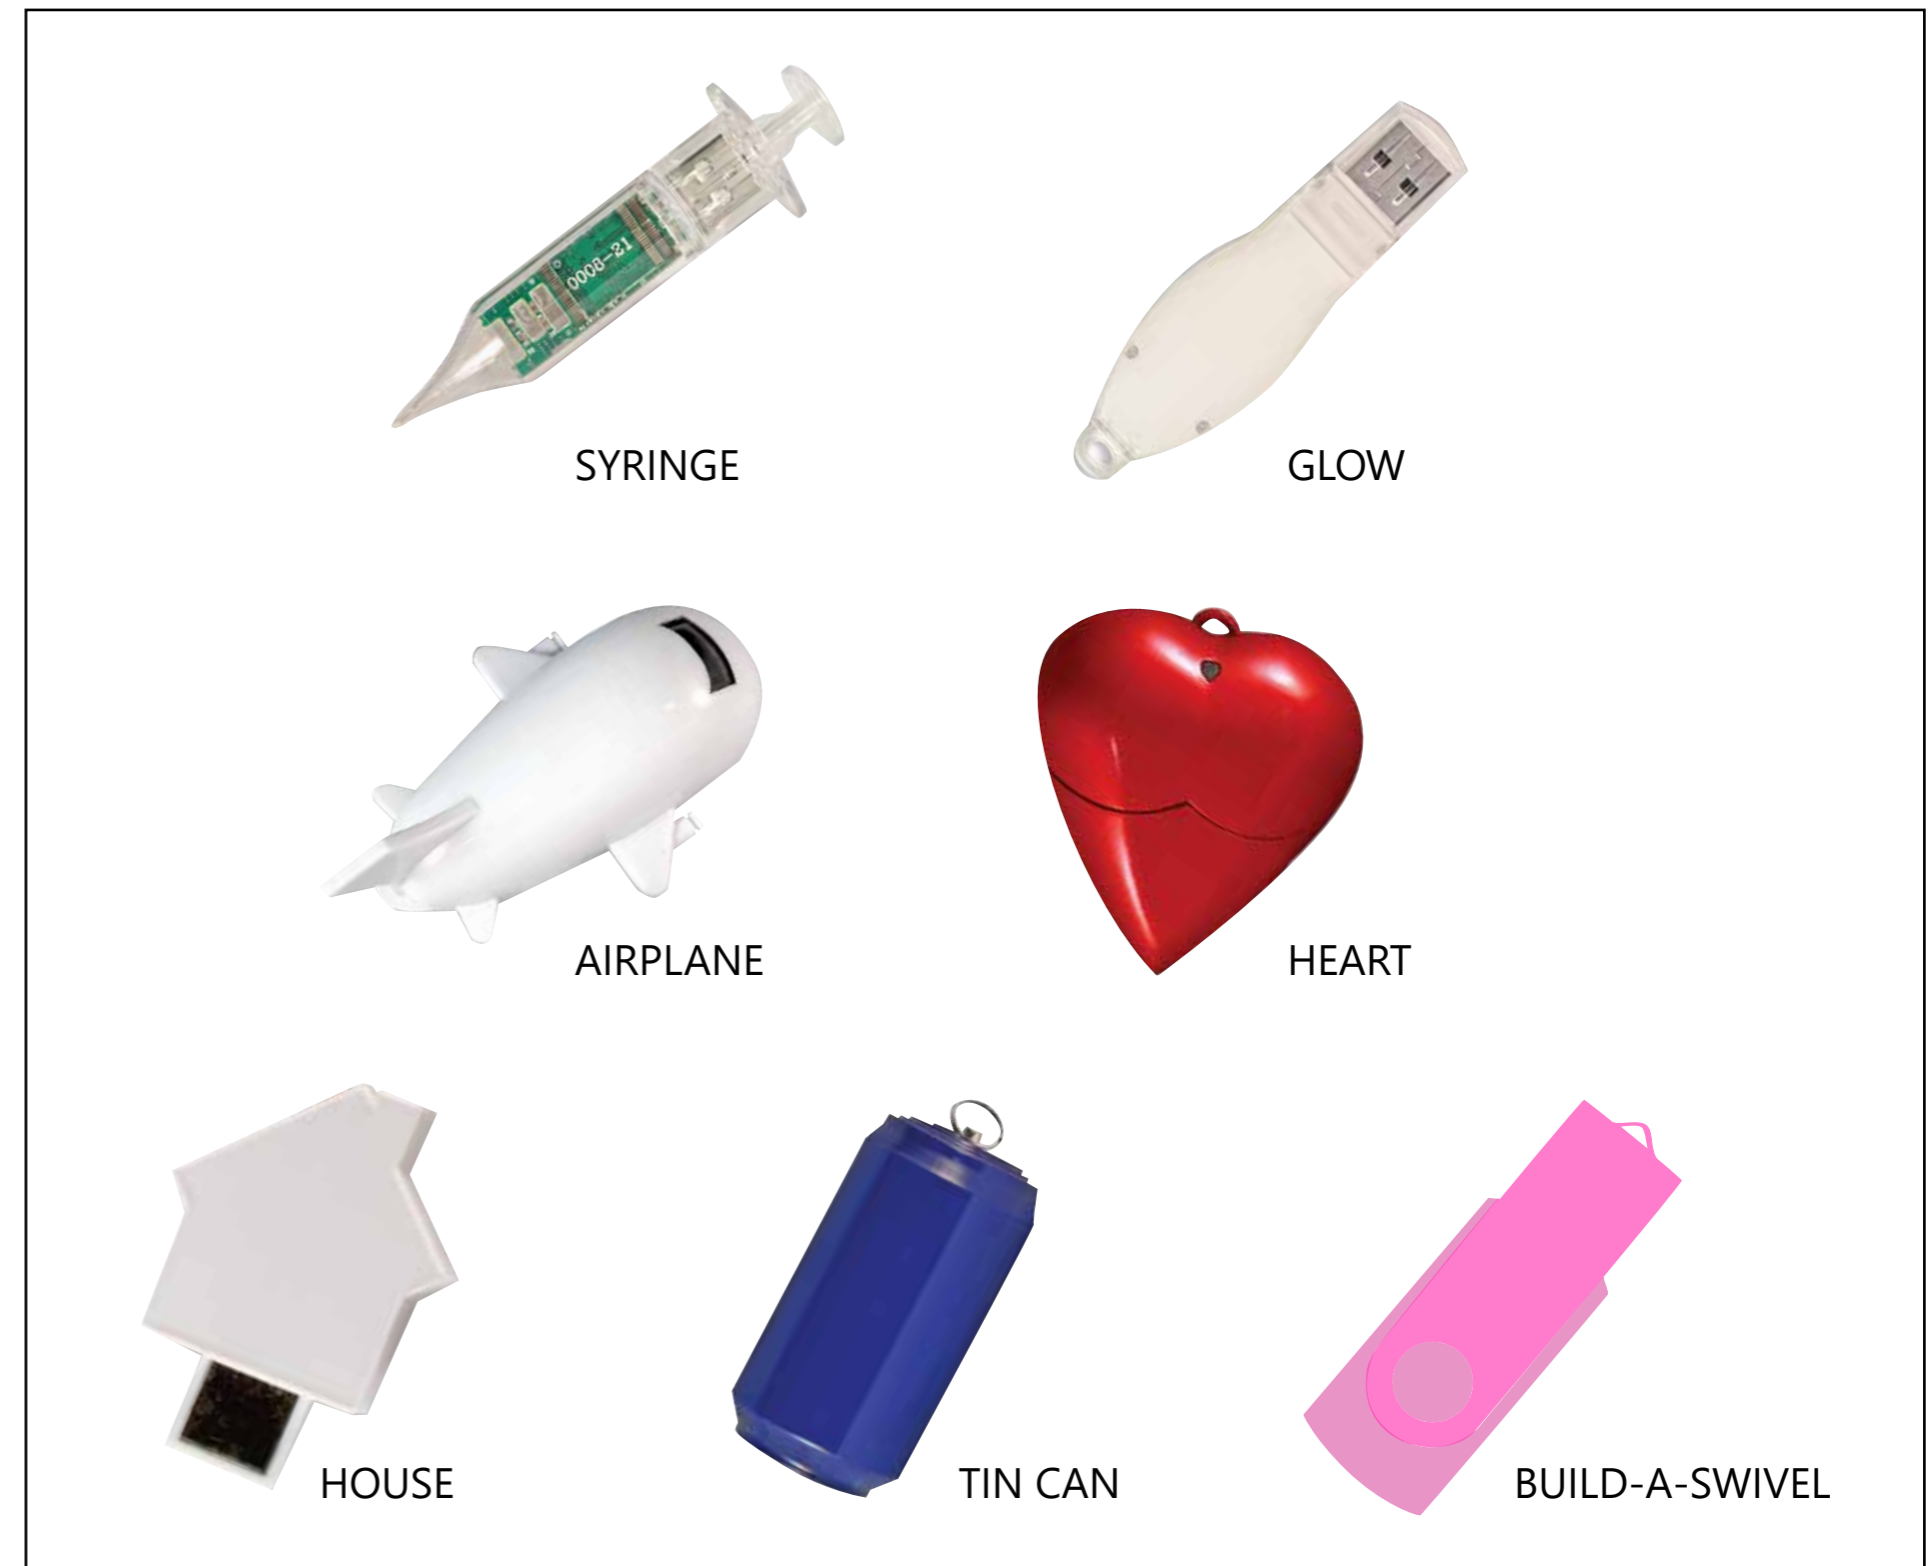

USB FLASH DRIVES
TOP 5 MOST EFFECTIVE PROMO PRODUCT

RED SERIES

GRADE A TIER 1 CHIPS FROM SAMSUNG, TOSHIBA, & HYNIX

ALL INCLUSIVE – No Run or Set-Up 📦 7-10 Day Production

NET		NET		NET		NET	
100-249 QTY		250-499 QTY		500-999 QTY		1000 + QTY	
128MB	$2.71	128MB	$2.45	128MB	$2.35	128MB	$2.15
256MB	$3.01	256MB	$2.74	256MB	$2.63	256MB	$2.42
512MB	$3.26	512MB	$2.98	512MB	$2.86	512MB	$2.63
1GB	$4.29	1GB	$3.96	1GB	$3.82	1GB	$3.52
2GB	$4.40	2GB	$4.07	2GB	$3.92	2GB	$3.62
4GB	$4.51	4GB	$4.17	4GB	$4.02	4GB	$3.71
8GB	$4.63	8GB	$4.29	8GB	$4.13	8GB	$3.82
16GB	$4.67	16GB	$4.33	16GB	$4.18	16GB	$3.86
32GB	$5.32	32GB	$4.95	32GB	$4.78	32GB	$4.42

BEST VALUE!

- 📦 **FREE SHIPPING**
- 📦 **FREE Imprint up to 3 Colors or Laser Engrave**
- 📦 **FREE upload up to 1GB of Data**
- 📦 **FREE Virtual Proofs**

Flash Drive Pricing Good Through 7/13/18

Our Products are always backed by our lifetime “Love it or Leave it Guarantee”