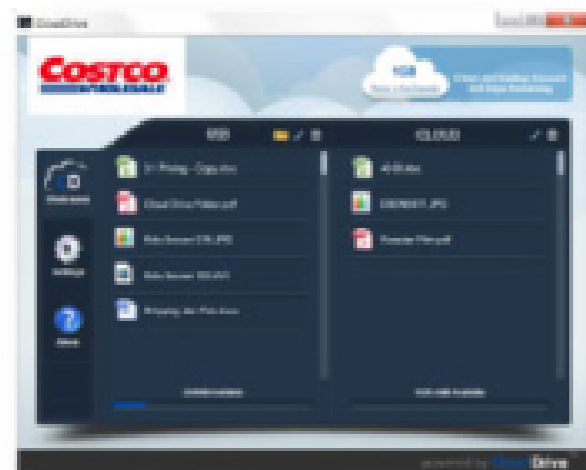

CloudDrive™ USB vs. Regular USB

CloudDrive™ Net	
512MB	\$ 2.50
1GB	\$ 2.55
2GB	\$ 2.65
4GB	\$ 2.75
8GB	\$ 2.99
16GB	\$ 5.25
32GB	\$ 9.45
64GB	\$ 12.17

Regular USB	
512MB	\$ 2.75
1GB	\$ 3.25
2GB	\$ 3.31
4GB	\$ 3.42
8GB	\$ 3.64
16GB	\$ 6.26
32GB	\$ 10.97
64GB	\$ 17.40

Customer Logo Inside Too,
Click Their Logo...Launch Their Website!

Higher Price, No Branding Inside,
No Links To Website

You'll Never Look At Regular Flash Drives The Same Way Again

*Pricing Based On ECP

Introducing CloudDrive™ *Customize Outside With Your Logo *Customize Inside With Your Logo *Drive More Traffic with WebDirect Link

CloudDrive™ Does It All For Less