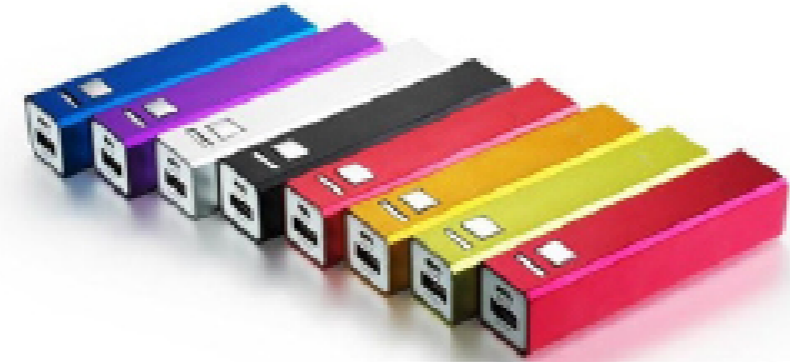

POWER BANKS

GIVE THE GIFT OF POWER.
CHARGE ANY PHONE, ANYWHERE.

POWER SABER

UNIVERSAL COMPATIBILITY    

2200mAh
2600mAh Available
Compatible with all Smart Phones, Tablets, GPS & more

Charging time: 2-3 Hours
Overcharging & Full Circuit Protection

Life Cycle: 5.000+ Full Charges

100	\$ 6.58
250	\$ 5.92
500	\$ 5.36
1000	\$ 4.87

POWER BANKS

GIVE THE GIFT OF POWER.
CHARGE ANY PHONE, ANYWHERE.

POWER CHAMBER

UNIVERSAL COMPATIBILITY    

2200mAh
2600mAh Available
Compatible with all Smart Phones, Tablets, GPS & more