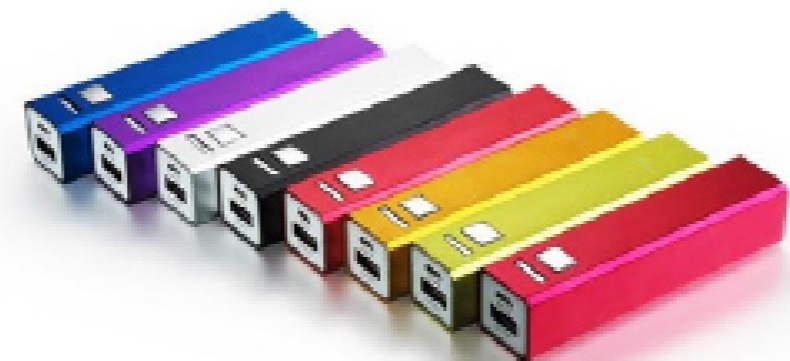

POWER BANKS

GIVE THE GIFT OF POWER.
CHARGE ANY PHONE, ANYWHERE.

POWER SABER

UNIVERSAL COMPATIBILITY    

2200mAh
2600mAh Available
Compatible with all Smart Phones, Tablets, GPS & more

Charging time: 2-3 Hours
Overcharging & Full Circuit Protection

Life Cycle: 5.000+ Full Charges

100	\$ 10.13
250	\$ 8.64
500	\$ 7.87
1000	\$ 7.08

POWER BANKS

GIVE THE GIFT OF POWER.
CHARGE ANY PHONE, ANYWHERE.

POWER CHAMBER

UNIVERSAL COMPATIBILITY    

2200mAh
2600mAh Available
Compatible with all Smart Phones, Tablets, GPS & more