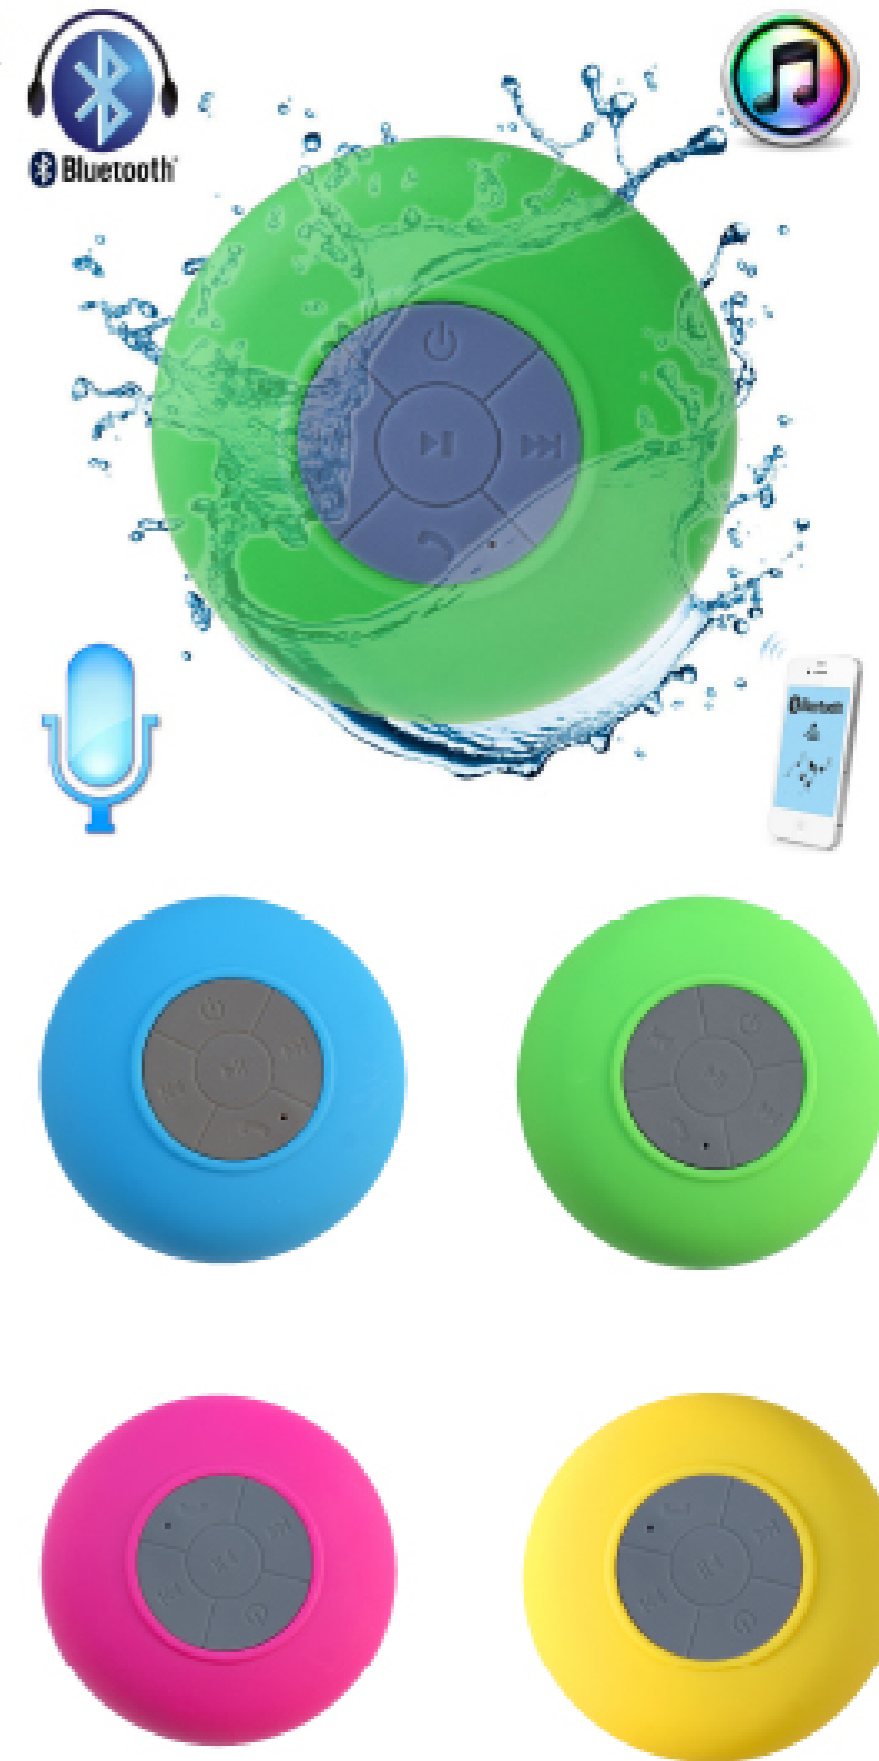

### THE ABYSS

UNIVERSAL COMPATIBILITY    

STREAM AUDIO FROM YOUR  
BLUETOOTH ENABLED DEVICE

Working Range: Up to 30 Feet  
Working Time: 3-5 Hours

Built in microphone for  
hands free calling

100	\$ 22.99
250	\$ 21.04
500	\$ 17.99
1000	\$ 15.99