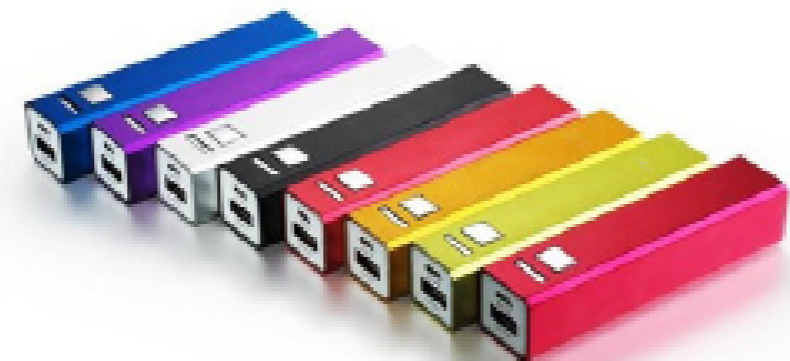

POWER SABER

UNIVERSAL COMPATIBILITY    

2200mAh
2600mAh Available
Compatible with all Smart Phones, Tablets, GPS & more

Charging time: 2-3 Hours
Overcharging & Full Circuit Protection

Life Cycle: 5.000+ Full Charges