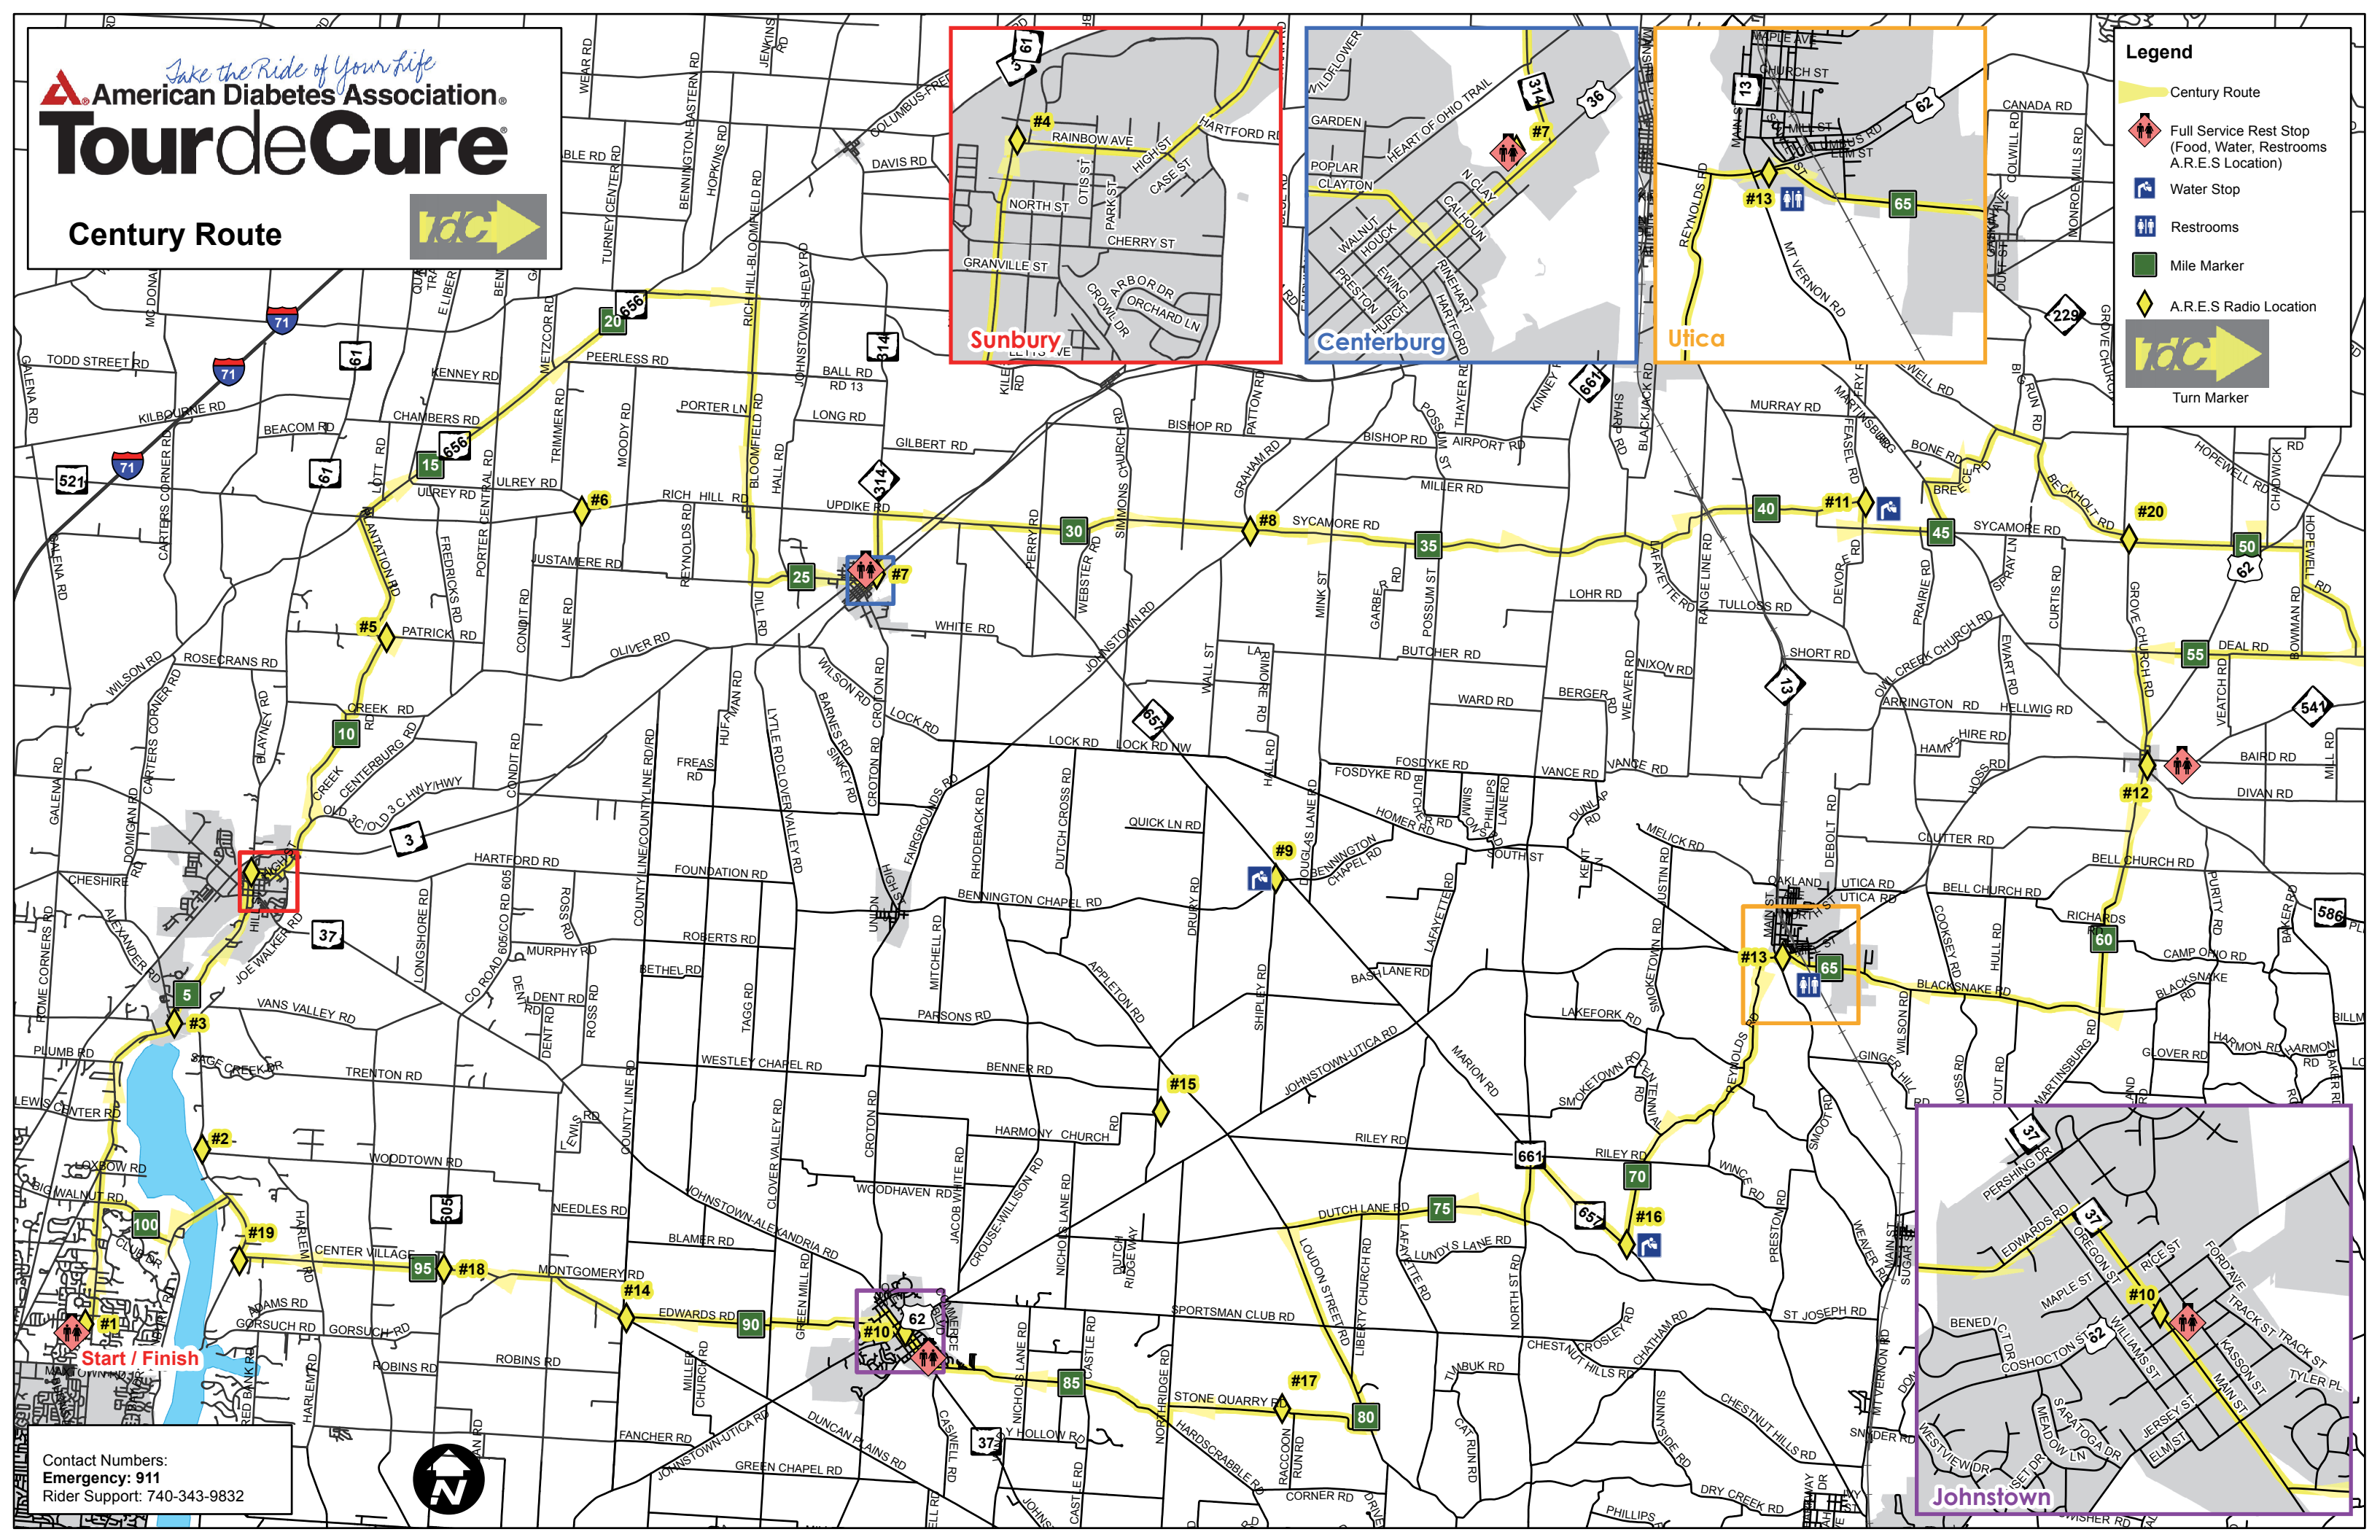

Century Route

Legend

- Century Route
- Full Service Rest Stop (Food, Water, Restrooms A.R.E.S Location)
- Water Stop
- Restrooms
- Mile Marker
- A.R.E.S Radio Location
- Turn Marker

Contact Numbers:
Emergency: 911
 Rider Support: 740-343-9832

Johnstown