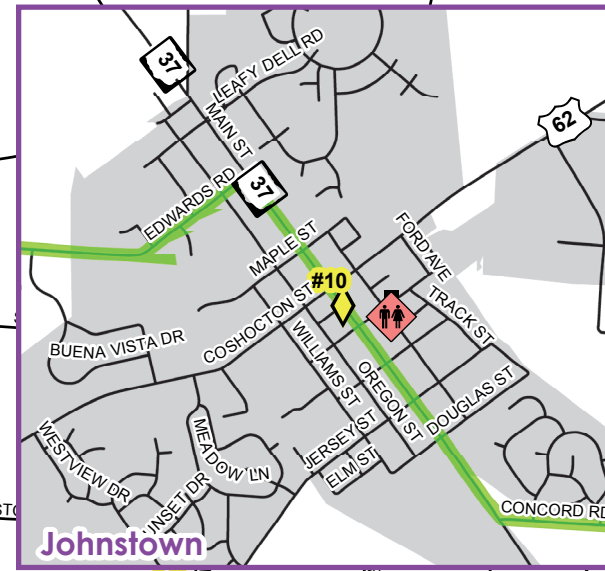

Take the Ride of Your Life
American Diabetes Association®
Tour de Cure®

60 Mile Route

Legend

- 60 Mile Route
- Full Service Rest Stop (Food, Water, Restrooms A.R.E.S Location)
- Water Stop
- Mile Marker
- A.R.E.S Radio Location
- Turn Marker

Contact Numbers:
Emergency: 911
 Rider Support: 740-343-9832