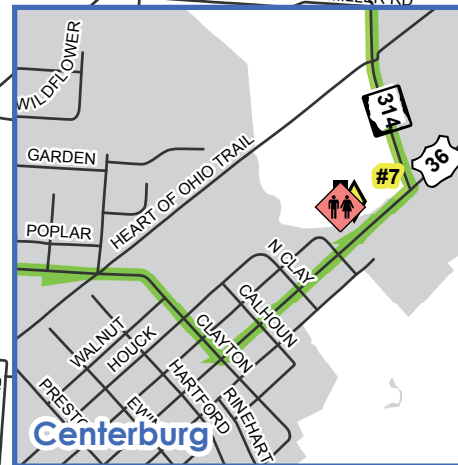

Take the Ride of Your Life
American Diabetes Association®
Tour de Cure®

60 Mile Route

Legend

- 60 Mile Route
- Full Service Rest Stop (Food, Water, Restrooms A.R.E.S Location)
- Water Stop
- Mile Marker
- A.R.E.S Radio Location
- Turn Marker

Contact Numbers:
Emergency: 911
 Rider Support: 740-343-9832