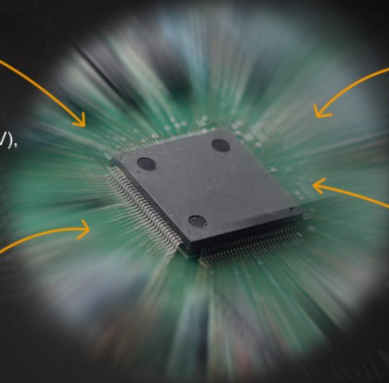

To protect from improper battery insertion

LD12 2017
Edition

Max **320** Lumens

Available accessories
(sold separately)

Filter adapter (AOF-S)

Traffic Wand (AOT-S)

Diffuser tip (AOD-S)

14500 rechargeable Li-ion
battery (ARB-L14 series)