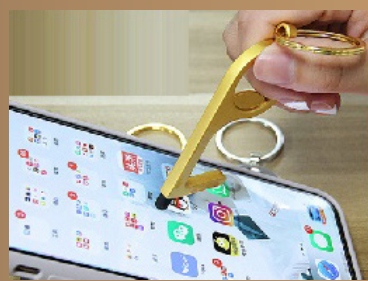

Essential Touchless Tools

Avoid Contamination On Door Handles, Faucets, Keypads & More...

Touchless Door Opener

Quick Turn Stateside

PPE-USTDO

Touchless Door Opener 1

- Door Opener
- Touch Stylus
- Bottle Opener

PPE-TDO1

Touchless Door Opener 2

- Door Opener
- Touch Stylus
- Bottle Opener

PPE-TDO2

Touchless Door Opener 3

- Door Opener
- Touch Stylus
- Bottle Opener

PPE-TDO3

Touchless Door Opener 4