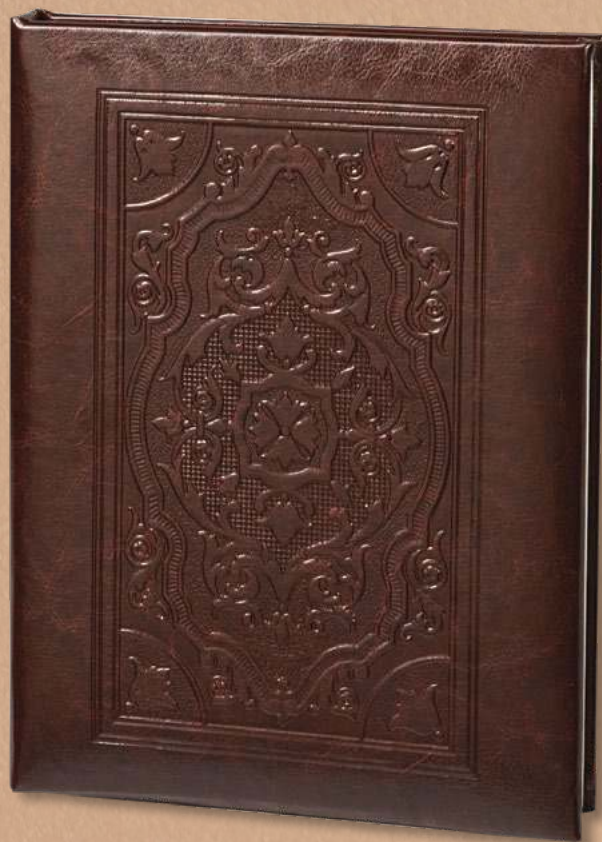

Embossed Library

Regal Line's Rich and Elegant 6 Ring Register Book Cover made with bonded leather.

8526BK
6 Ring Register Book

8526-LMB-BK
Large Format
6 Ring Register Book

Premium Insert printed in black and metallic gold ink

7501
Regular Format 6 Ring
Register Book