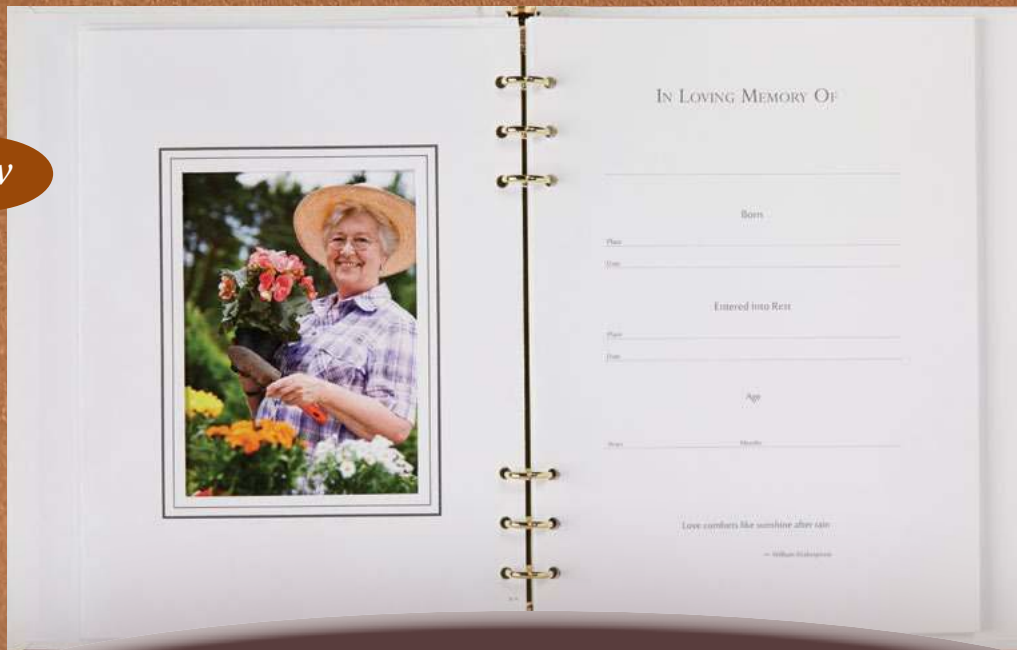

New

Personalized Add-on

PHOTO FRAME PAGE™

PERSONALIZE EACH REGISTER BOOK BY INSERTING LOVED ONE'S PHOTO IN FRAME

P7560/PHOTO FRAME /PK5 White

P504/PHOTO FRAME/PK5 Ivory

Takes a Photo Size: 4" x 6"

Recommended placement:
In front of In Loving Memory page.