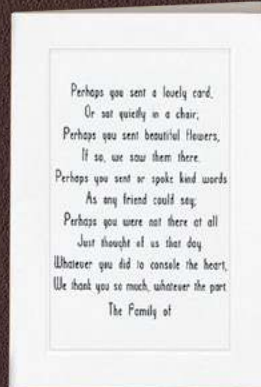

Acknowledgments

Beautiful Raised Printing with Embossed Panels

All Acknowledgments Blank Inside

Gift Boxed - 50 per box
with white envelopes.
May be deluxe packed, 25
per box at an additional
charge. (See price list)

Finished card
folds to
5" x 3½"

190