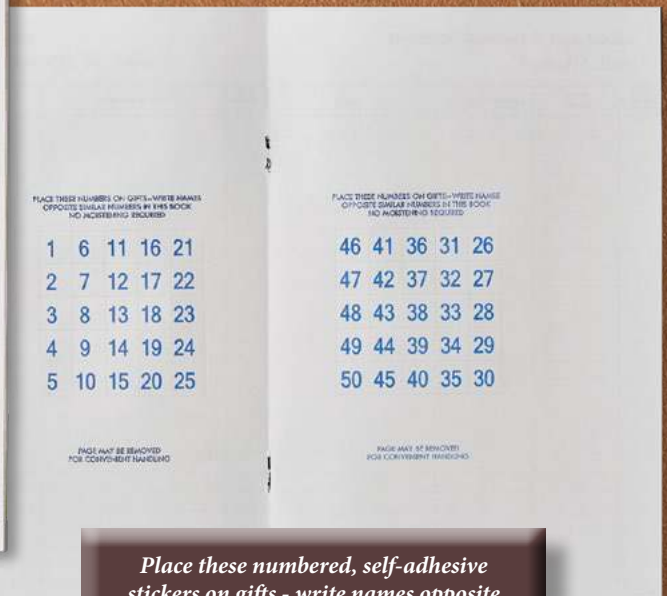

566 Church Window

“THINGS TO REMEMBER”

Cover printed in tones of pink and black on parchment style cover stock.