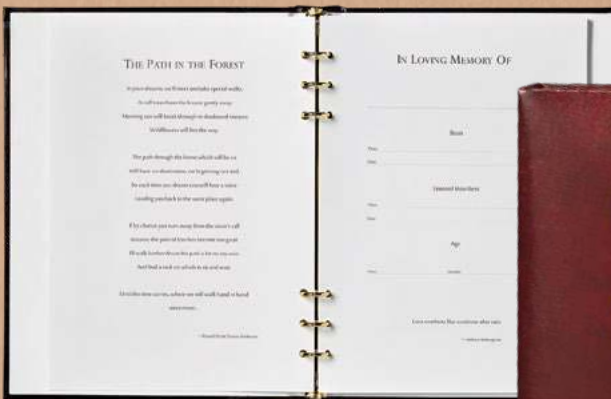

RECTANGLE GOLD FOILED FRAME BOOKS

Gold Foil Picture Frame Pocket
Customize by inserting a standard 4" x 6" photo

Page Detail - Insert 7560 - see pg. 54