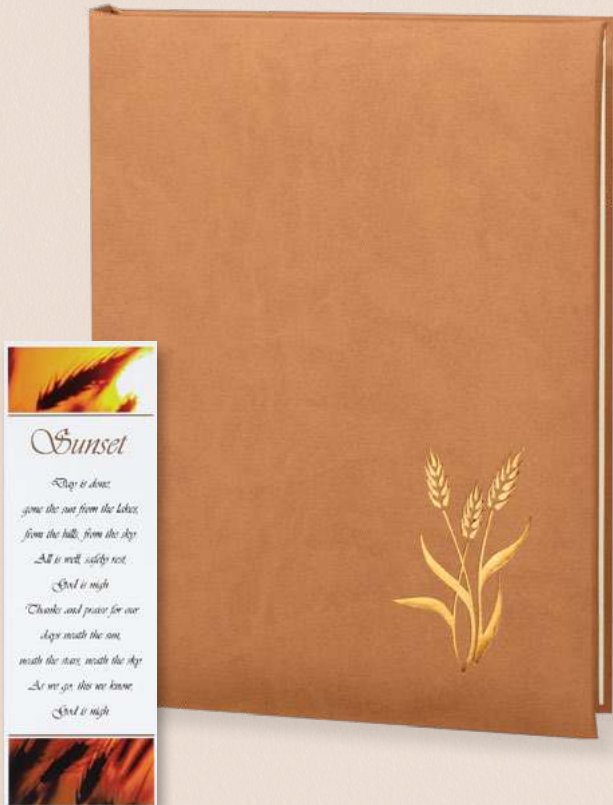

Embossed Frame Cover

7523
6 Ring Register Book

256
Acknowledgment

398
Large Service Record

7523BMK
Bookmark

Wheat Series

Copper Foil Cover

Page View - 504 insert includes two full-color divider pages (See pg 54)