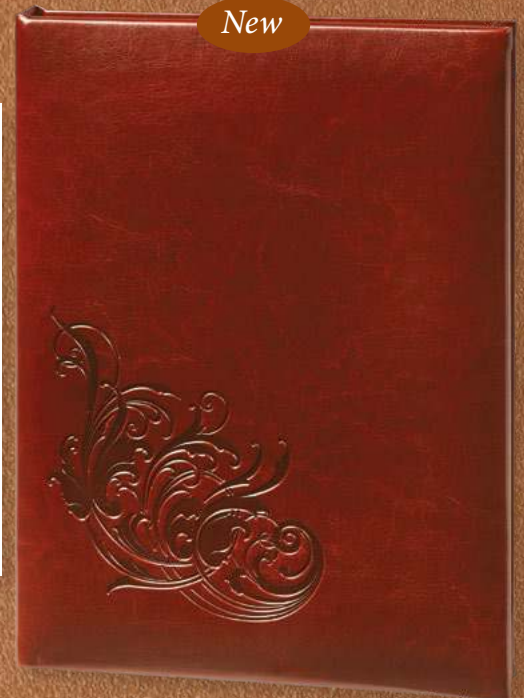

8523BMK
Bookmark

8523ACK
Acknowledgment

New

8582BK Sienna - Burnished Embossed
6 Ring Register Book

8523BK Burgundy - Gold Foil & Embossed
6 Ring Register Book

www.RegalLine.com

Timeless Classics

Gold Foil Covers