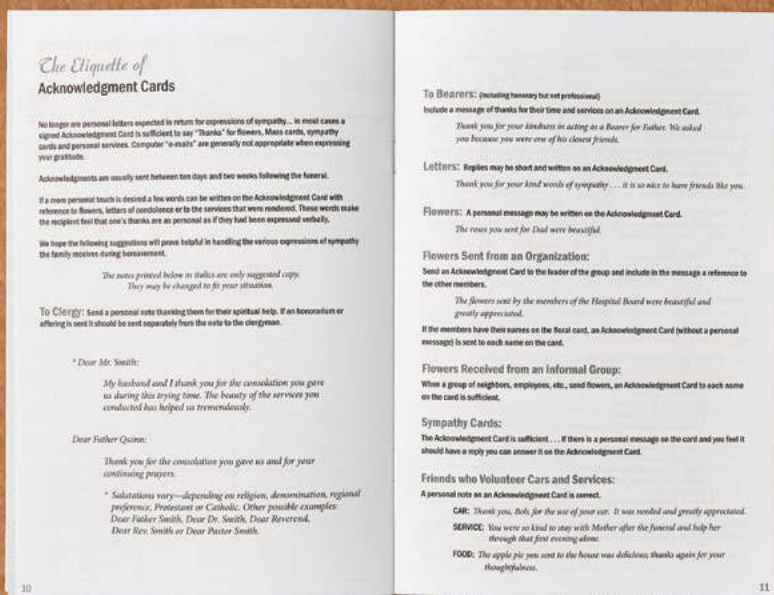

566 Church Window

“THINGS TO REMEMBER”

Cover printed in tones of pink and black on parchment style cover stock.