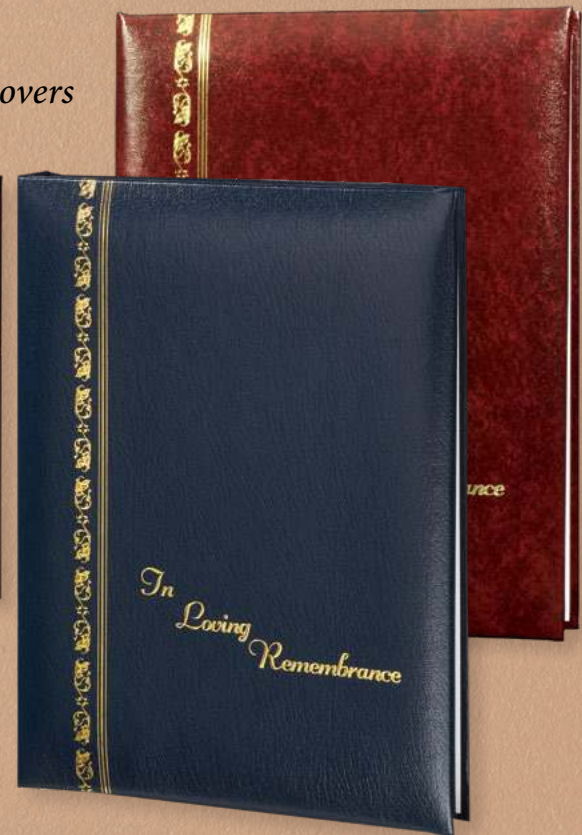

347
Large Service
Record

145
Acknowledgment

6R BOOK COLORS:

- 723 BLACK
- 729 NAVY
- 745 BURGUNDY
- 747 BROWN
- 749 WHITE
- 759 GREEN

Embossed Library

Regal Line's Rich and Elegant 6 Ring Register Book Cover made with bonded leather.