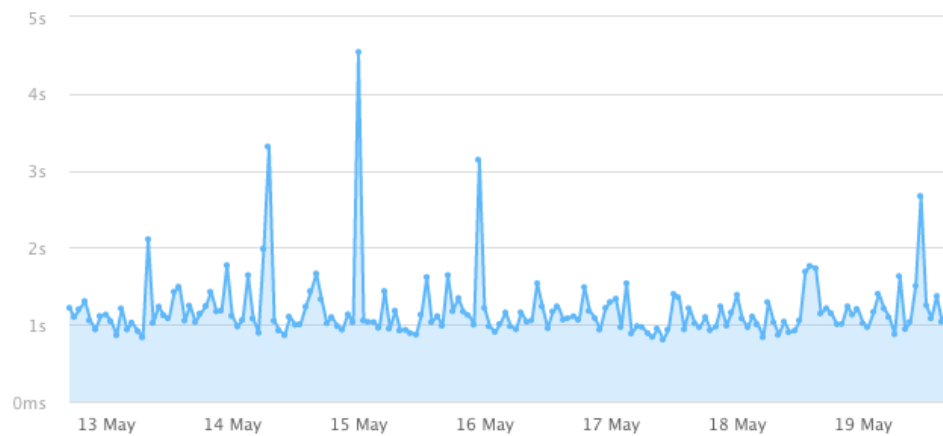

Test interval: 30 min / Testing from: Eastern US

[Edit check](#)

Last 7 days (12 May-19 May)

Compared to previous period (05 May-12 May)

Performance grade

B 85/100

No change

Load time

1.05s

+43ms (4.27%)

Page size

2.15MB

-2.45KB (0.11%)

Requests

135

No change

Page load time