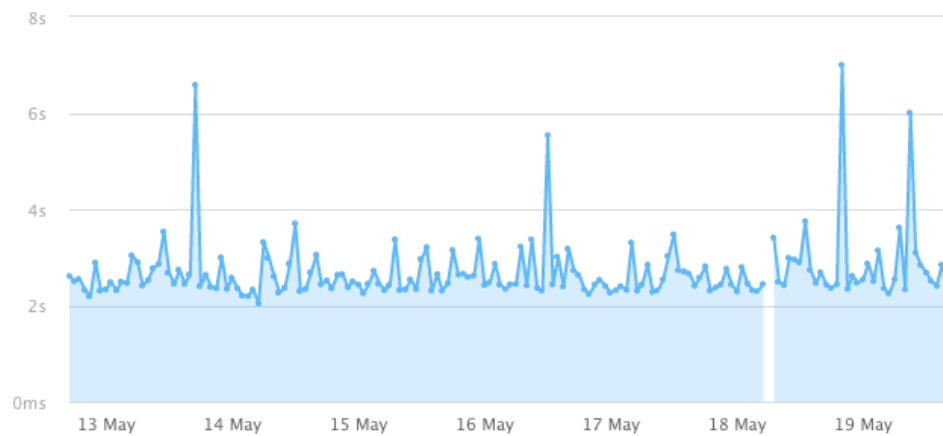

Test interval: 30 min / Testing from: Eastern US

[Edit check](#)

Last 7 days (12 May-19 May)

Compared to previous period (05 May-12 May)

Performance grade

C 70/100

No change

Load time

2.45s

-48ms (1.92%)

Page size

2.22MB

+14.91KB (0.66%)

Requests

187

+1 (0.54%)

Page load time