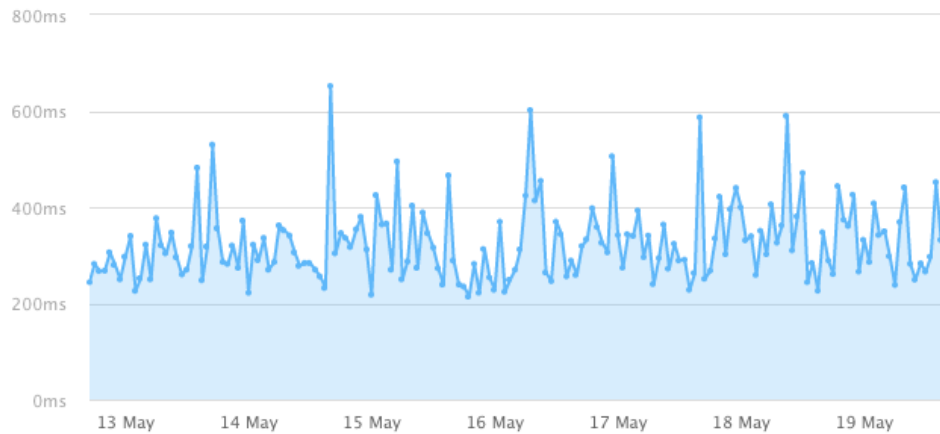

Page load time

Test interval: 30 min / Testing from: Eastern US

[Edit check](#)

Last 7 days (14 May-21 May)

Compared to previous period (07 May-14 May)

Performance grade

A 91/100

No previous data