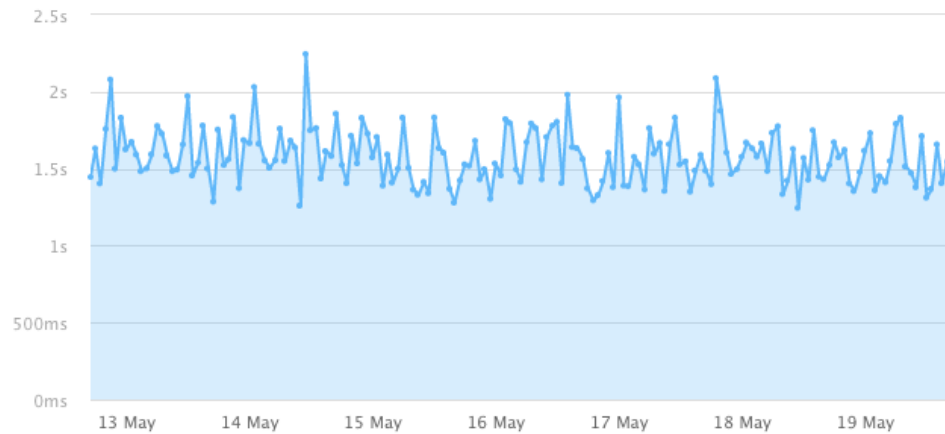

+136ms (9.69%)

Page size

9.45MB

-5.62KB (0.06%)

Requests

146

No change

Page load time