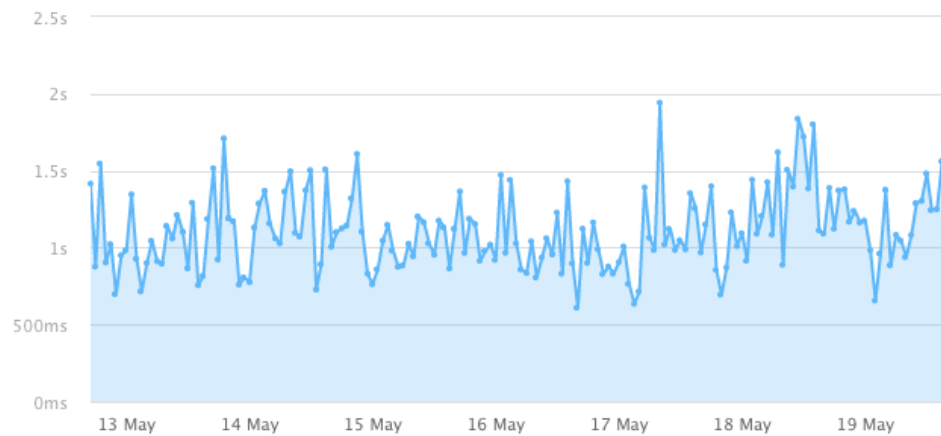

Page size

**1.58MB**

+13.78KB (0.86%)

Requests

**50**

No change

## Page load time

Test interval: 30 min / Testing from: Eastern US

[Edit check](#)