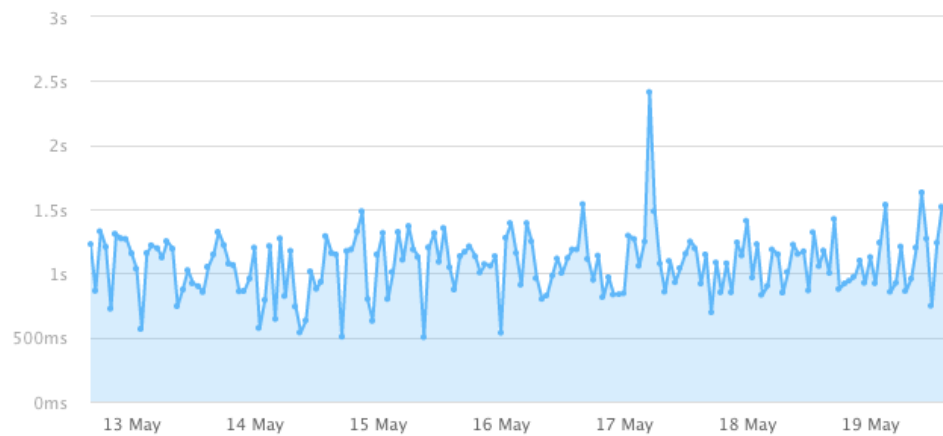

Page size

**3.23MB**

-50.25KB (1.5%)

Requests

**174**

+1 (0.58%)

### Page load time

Test interval: 30 min / Testing from: Eastern US

[Edit check](#)