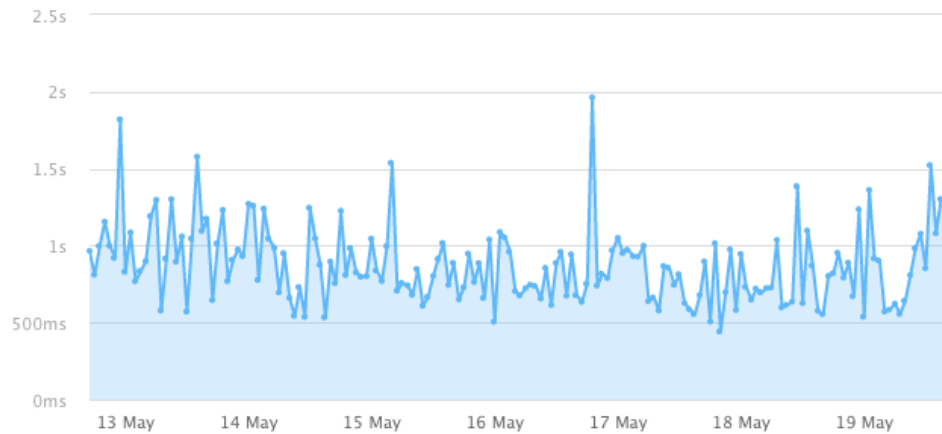

Page size

**18.62**MB

+138.24KB (0.73%)

Requests

**485**

+2 (0.41%)

## Page load time

Test interval: 30 min / Testing from: Eastern US

[Edit check](#)