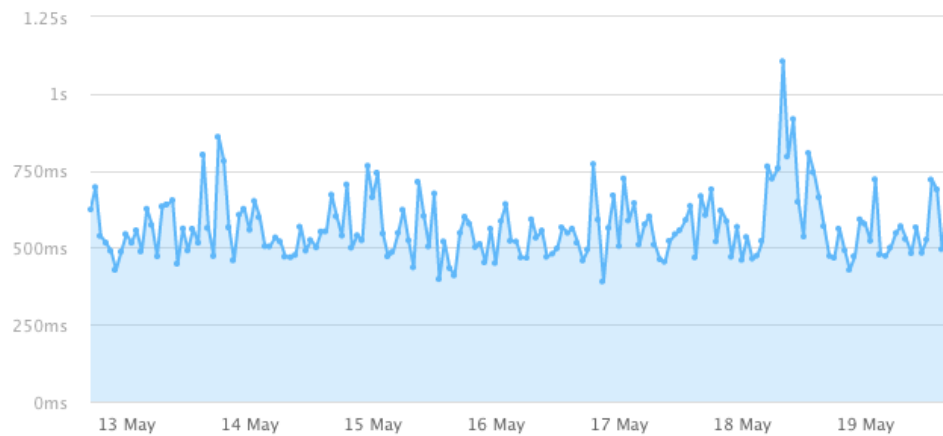

Test interval: 30 min / Testing from: Eastern US

[Edit check](#)

Last 7 days (12 May-19 May)

Compared to previous period (05 May-12 May)

Performance grade

B 80/100

No change

Load time

526ms

-8ms (1.5%)

Page size

1.02MB

+11.8KB (1.14%)

Requests

34

No change

Page load time