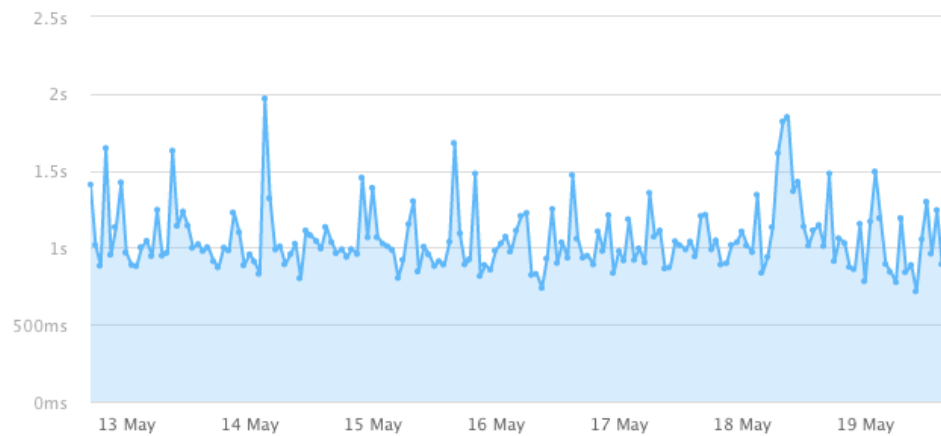

+33ms (3.5%)

Page size

2.47MB

-101.99KB (3.88%)

Requests

99

-1 (1%)

Page load time