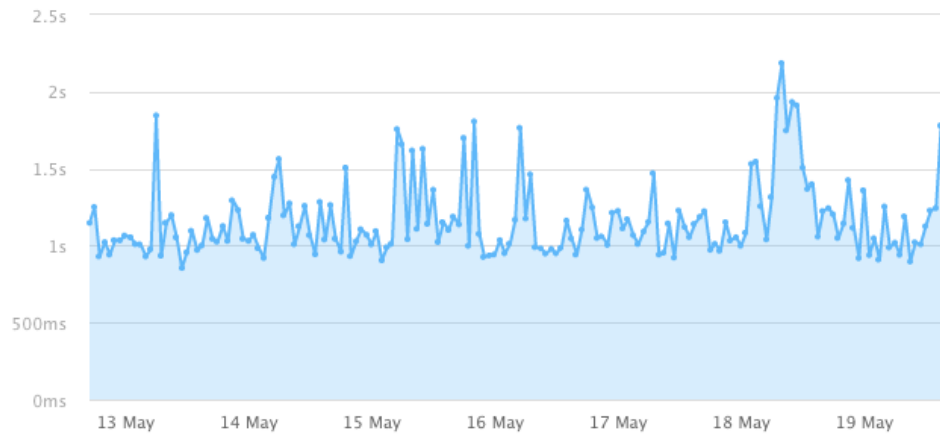

Test interval: 30 min / Testing from: Eastern US

[Edit check](#)

Last 7 days (12 May-19 May)

Compared to previous period (05 May-12 May)

Performance grade

B 87/100

No change

Load time

1.05s

+11ms (1.06%)

Page size

3.71MB

+1.94KB (0.05%)

Requests

89

No change

Page load time