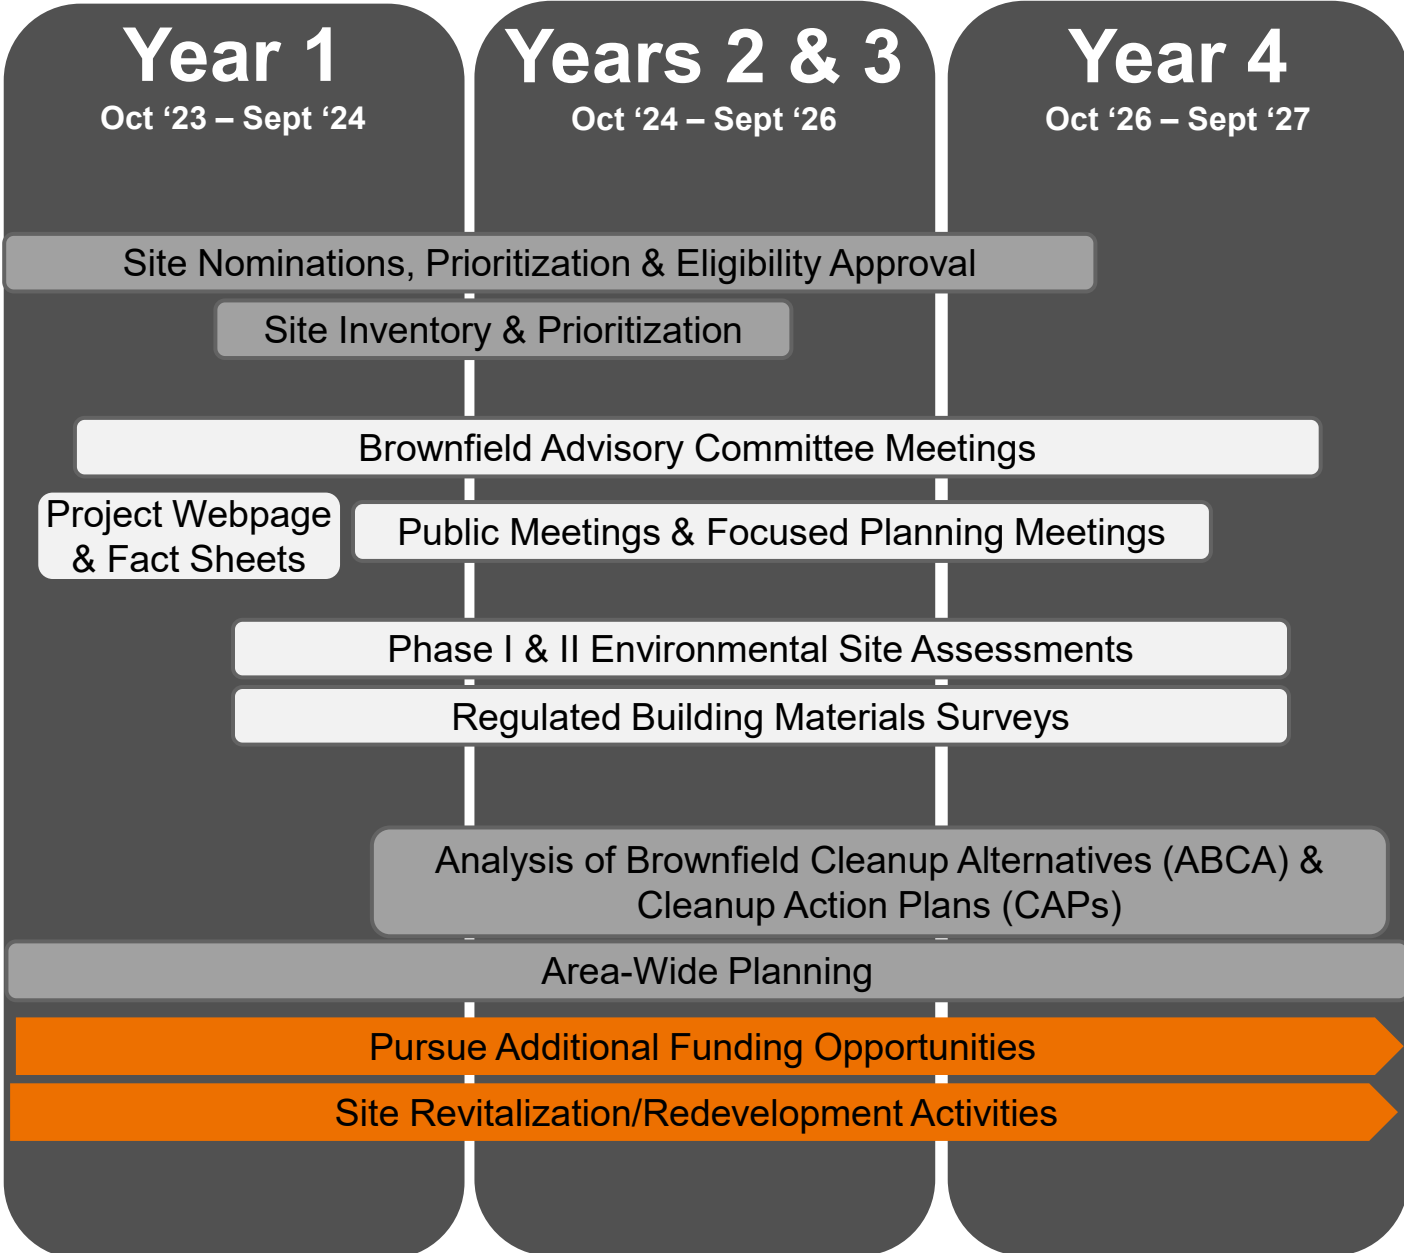

# SEAGO Community Wide Assessment Grant Timeline

Site Inventory, Prioritization & Eligibility Approval

Public Outreach & Brownfield Advisory Committee

Environmental Site Assessments

Site-Specific Cleanup Planning & Area-Wide Planning