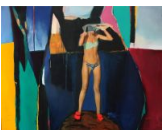

Tomas Watson
13. Pink Shoes, 2018
Oil on canvas
59 1/8h x 75 1/8w in
TW011

$ 20,000.00