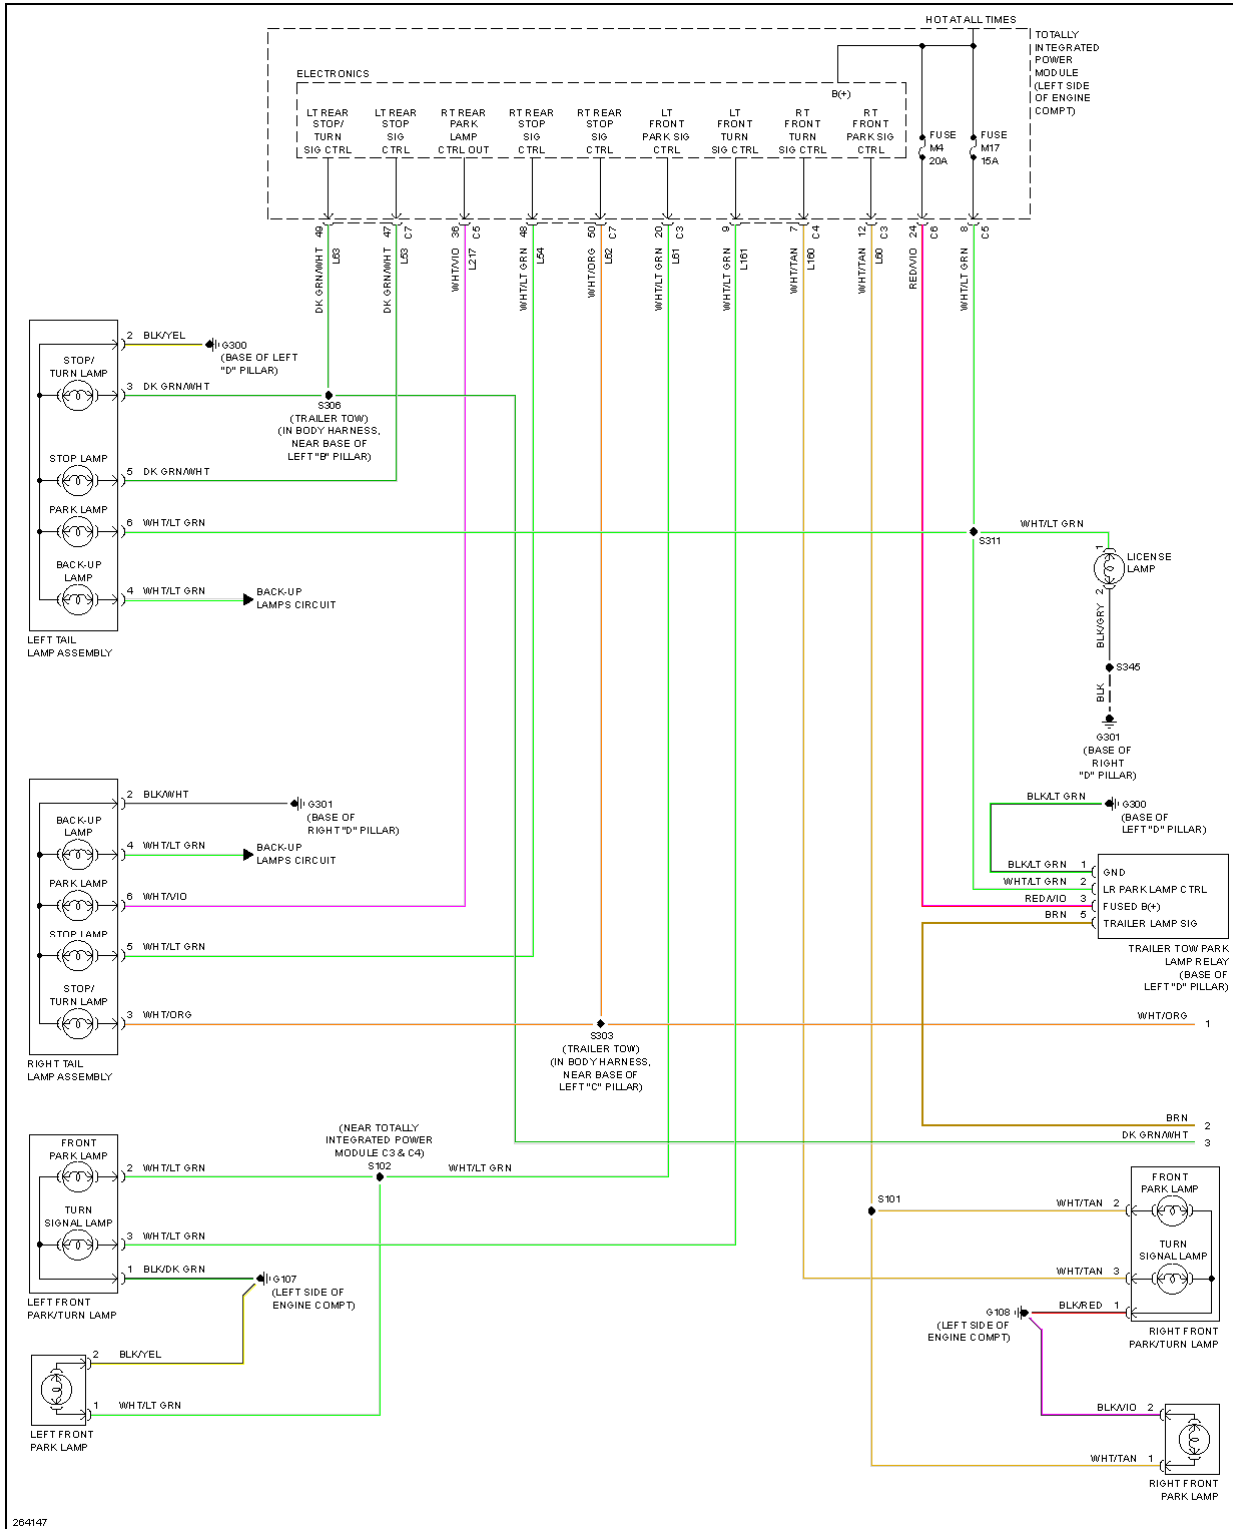

2007 Dodge Nitro R/T

2007 SYSTEM WIRING DIAGRAMS Dodge - Nitro

Fig. 20: 4.0L, Engine Performance Circuit (3 of 4)

2007 Dodge Nitro R/T

2007 SYSTEM WIRING DIAGRAMS Dodge - Nitro

Fig. 21: 4.0L, Engine Performance Circuit (4 of 4)

EXTERIOR LIGHTS

2007 Dodge Nitro R/T

2007 SYSTEM WIRING DIAGRAMS Dodge - Nitro

Fig. 22: Back-up Lamps Circuit

2007 Dodge Nitro R/T

2007 SYSTEM WIRING DIAGRAMS Dodge - Nitro

Fig. 23: Exterior Lamps Circuit (1 of 2)

Fig. 24: Exterior Lamps Circuit (2 of 2)

GROUND DISTRIBUTION

2007 Dodge Nitro R/T

2007 SYSTEM WIRING DIAGRAMS Dodge - Nitro

2007 Dodge Nitro R/T

2007 SYSTEM WIRING DIAGRAMS Dodge - Nitro

Fig. 25: Ground Distribution Circuit (1 of 2)