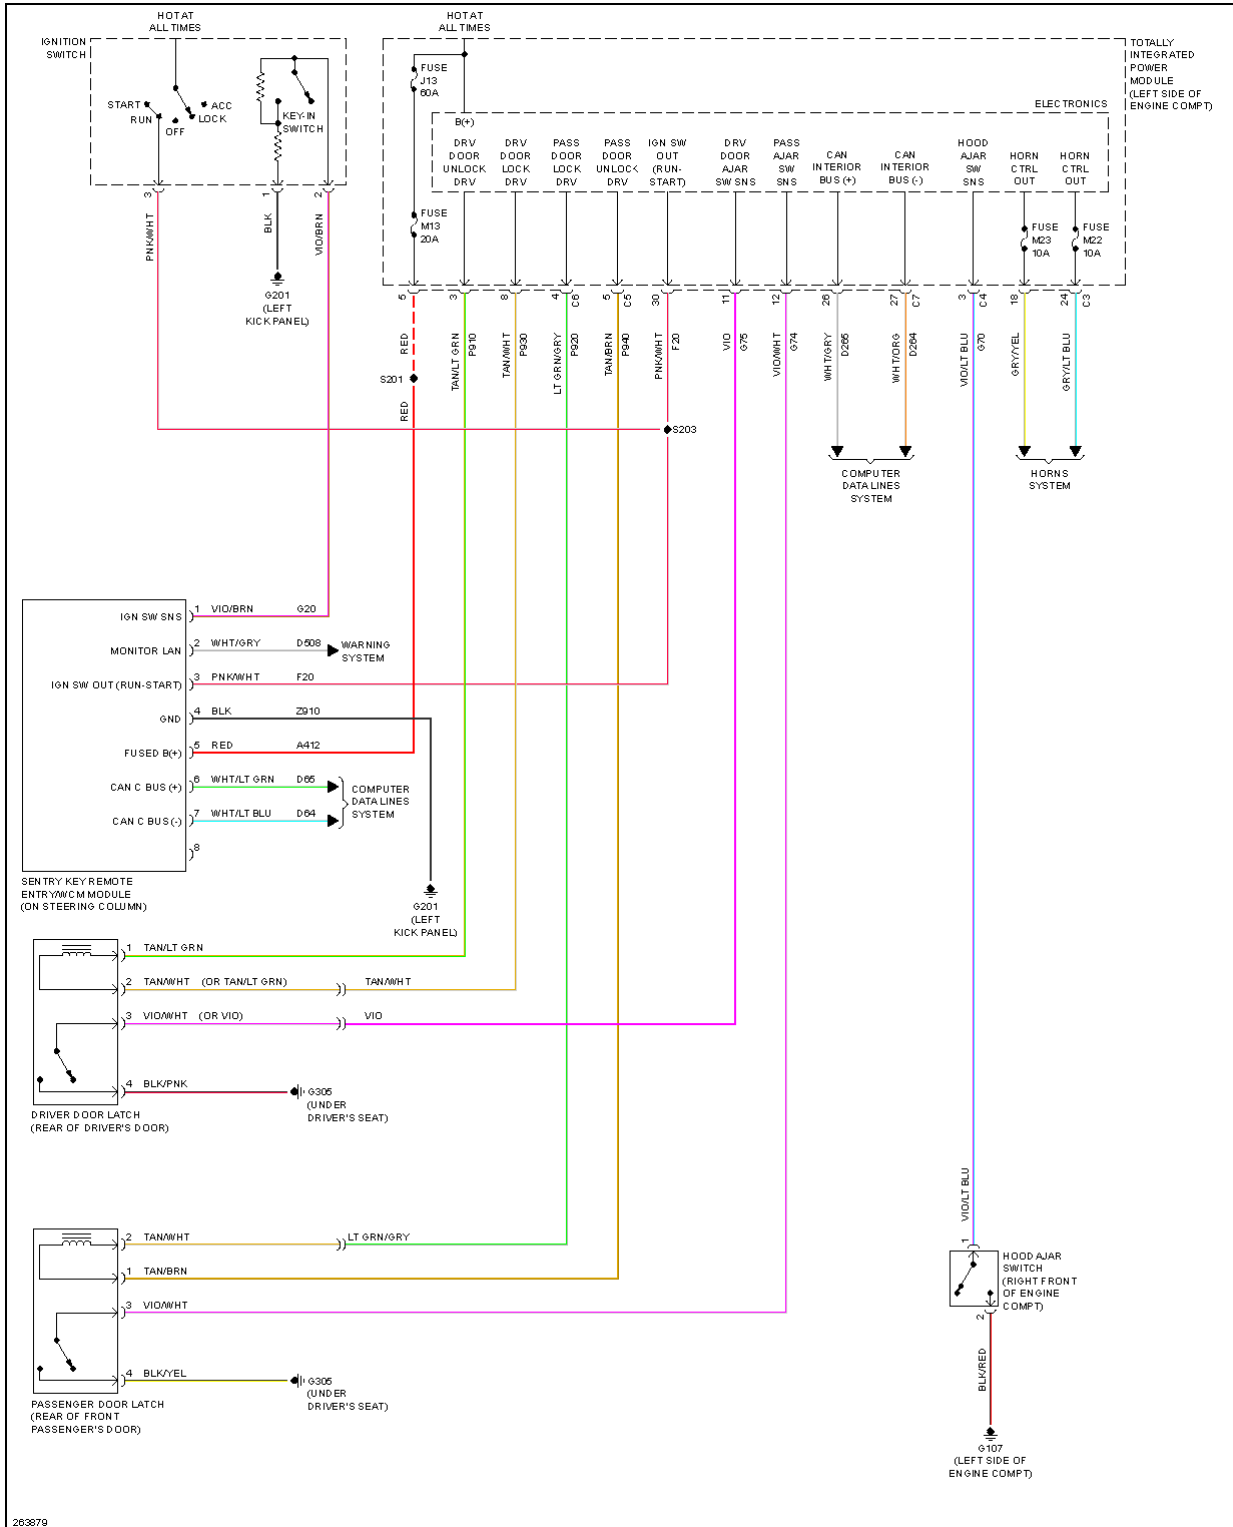

2007 Dodge Nitro R/T

2007 SYSTEM WIRING DIAGRAMS Dodge - Nitro

2007 Dodge Nitro R/T

2007 SYSTEM WIRING DIAGRAMS Dodge - Nitro

Fig. 34: Power Distribution Circuit (2 of 3)

2007 Dodge Nitro R/T

2007 SYSTEM WIRING DIAGRAMS Dodge - Nitro

Fig. 35: Power Distribution Circuit (3 of 3)

POWER DOOR LOCKS

2007 Dodge Nitro R/T

2007 SYSTEM WIRING DIAGRAMS Dodge - Nitro

Fig. 36: Power Door Locks Circuit (1 of 2)

2007 Dodge Nitro R/T

2007 SYSTEM WIRING DIAGRAMS Dodge - Nitro

Fig. 37: Power Door Locks Circuit (2 of 2)

POWER MIRRORS

2007 Dodge Nitro R/T

2007 SYSTEM WIRING DIAGRAMS Dodge - Nitro

Fig. 38: Automatic Day/Night Mirror Circuit, W/ Hands Free

2007 Dodge Nitro R/T

2007 SYSTEM WIRING DIAGRAMS Dodge - Nitro

2007 Dodge Nitro R/T

2007 SYSTEM WIRING DIAGRAMS Dodge - Nitro

Fig. 39: Automatic Day/Night Mirror Circuit, W/O Hands Free

2007 Dodge Nitro R/T

2007 SYSTEM WIRING DIAGRAMS Dodge - Nitro

Fig. 40: Power Mirrors Circuit, Base