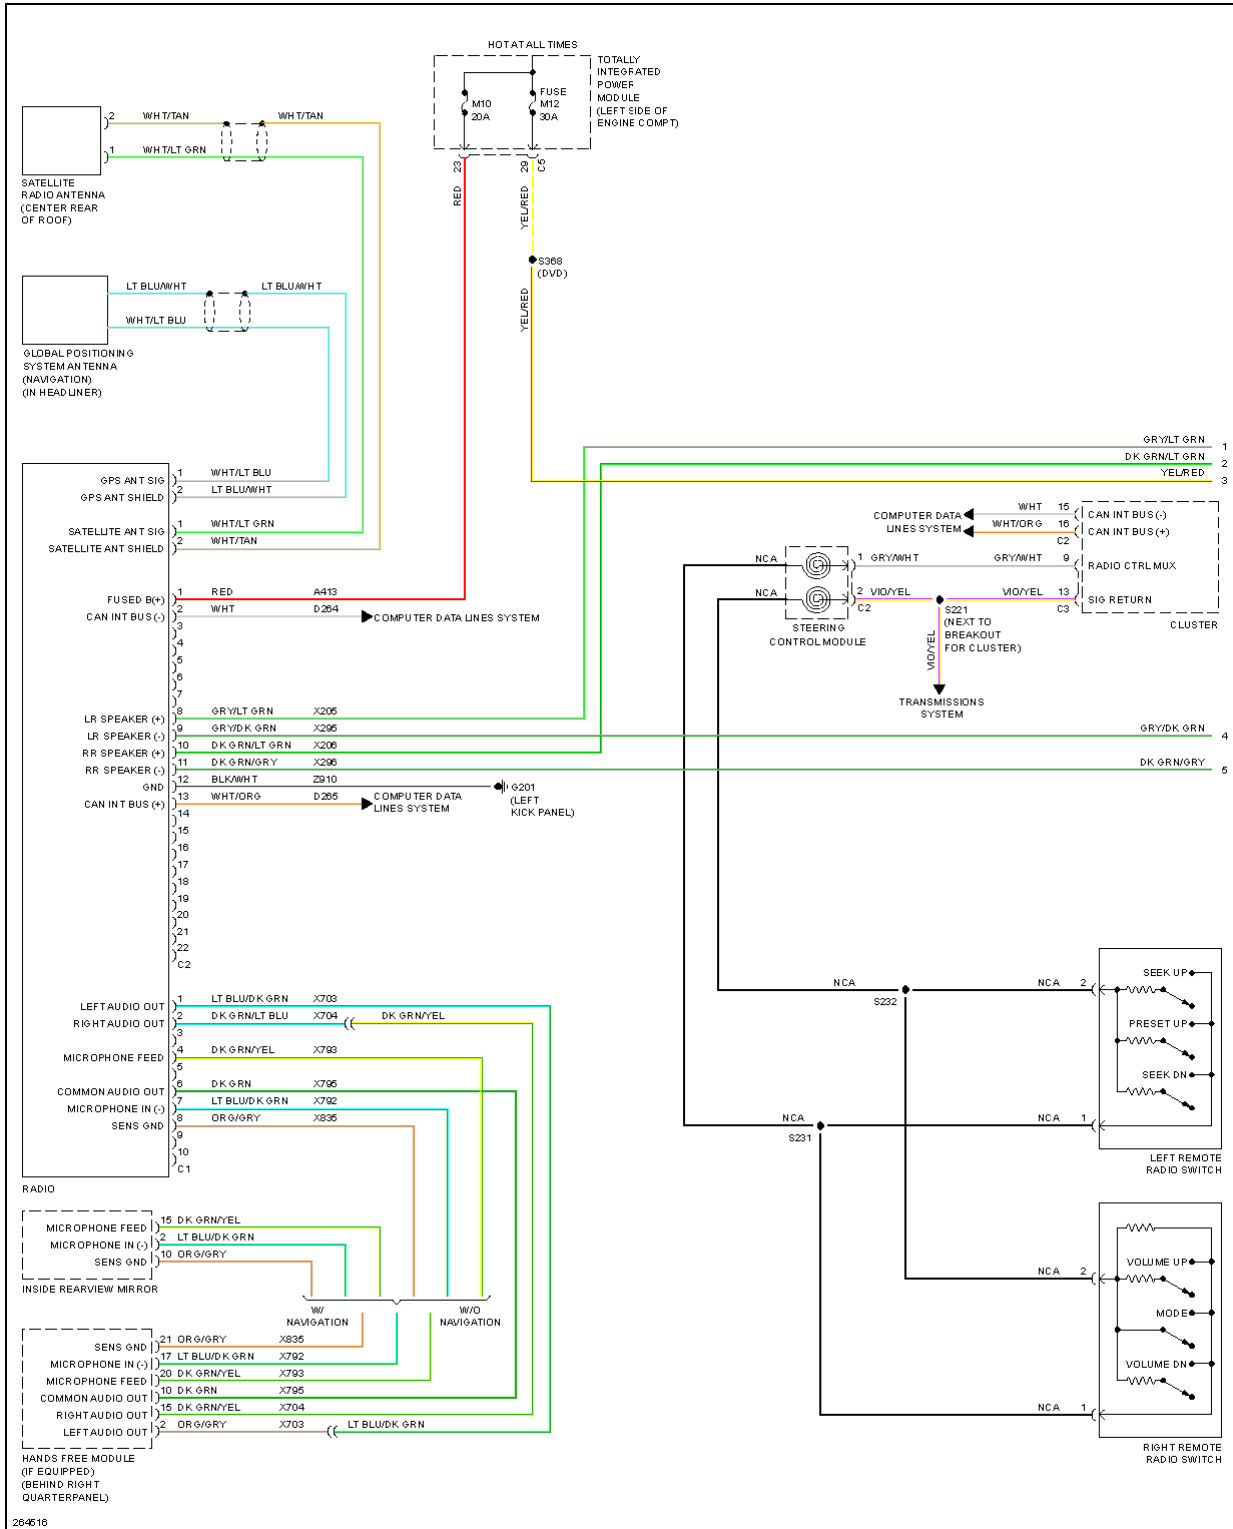

POWER WINDOWS

2007 Dodge Nitro R/T

2007 SYSTEM WIRING DIAGRAMS Dodge - Nitro

Fig. 45: Power Windows Circuit, Base

2007 Dodge Nitro R/T

2007 SYSTEM WIRING DIAGRAMS Dodge - Nitro

Fig. 46: Power Windows Circuit, Except Base

RADIO

2007 Dodge Nitro R/T

2007 SYSTEM WIRING DIAGRAMS Dodge - Nitro

Fig. 47: DVD Player Circuit

2007 Dodge Nitro R/T

2007 SYSTEM WIRING DIAGRAMS Dodge - Nitro

Fig. 48: Radio Circuit, Base

2007 Dodge Nitro R/T

2007 SYSTEM WIRING DIAGRAMS Dodge - Nitro

Fig. 49: Radio Circuit, Premium (1 of 2)

Fig. 50: Radio Circuit, Premium (2 of 2)

SHIFT INTERLOCK

2007 Dodge Nitro R/T

2007 SYSTEM WIRING DIAGRAMS Dodge - Nitro

2007 Dodge Nitro R/T

2007 SYSTEM WIRING DIAGRAMS Dodge - Nitro

Fig. 51: Shift Interlock Circuit, W/ NAG1 Transmission

2007 Dodge Nitro R/T

2007 SYSTEM WIRING DIAGRAMS Dodge - Nitro

Fig. 52: Shift Interlock Circuit, W/ RLE Transmission