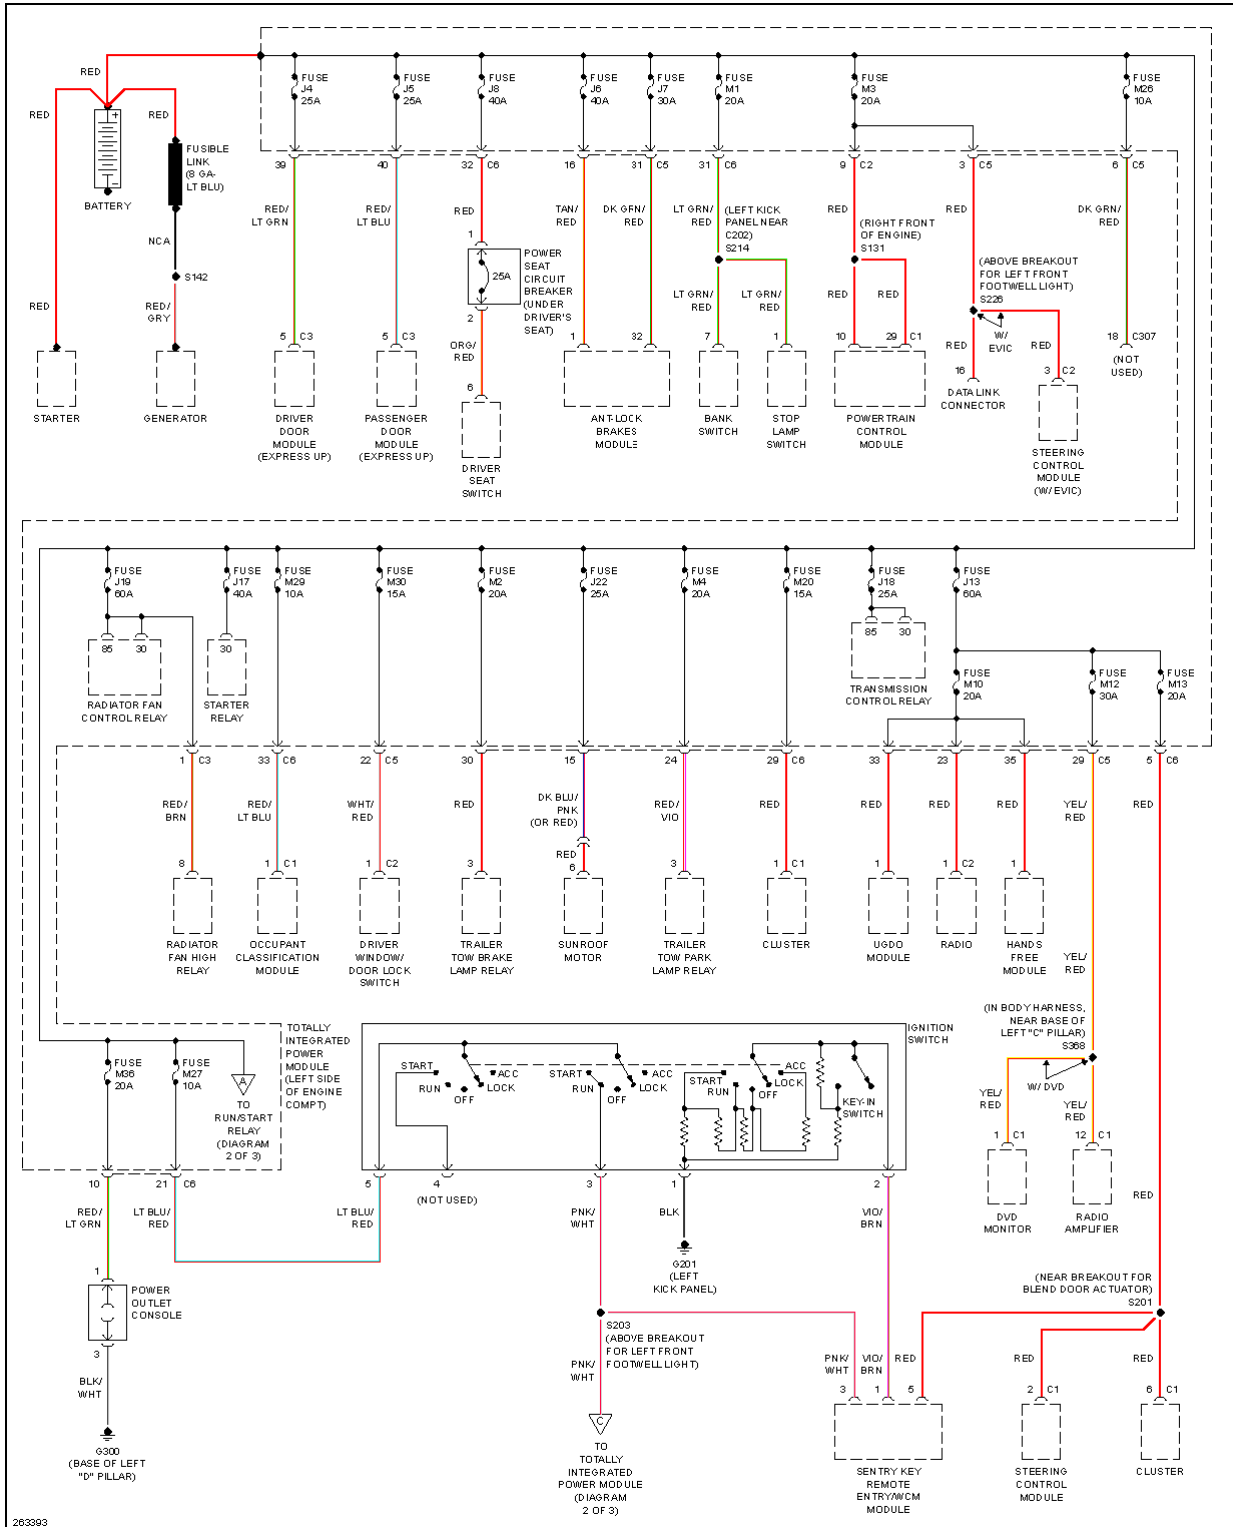

HORN

2007 Dodge Nitro R/T

2007 SYSTEM WIRING DIAGRAMS Dodge - Nitro

Fig. 28: Horn Circuit

INSTRUMENT CLUSTER

Fig. 29: Instrument Cluster Circuit

INTERIOR LIGHTS

2007 Dodge Nitro R/T

2007 SYSTEM WIRING DIAGRAMS Dodge - Nitro

Fig. 30: Interior Lights Circuit

NAVIGATION

2007 Dodge Nitro R/T

2007 SYSTEM WIRING DIAGRAMS Dodge - Nitro

Fig. 31: Navigation Circuit

2007 Dodge Nitro R/T

2007 SYSTEM WIRING DIAGRAMS Dodge - Nitro

Fig. 32: Parking Assistant Circuit

POWER DISTRIBUTION

2007 Dodge Nitro R/T

2007 SYSTEM WIRING DIAGRAMS Dodge - Nitro

2007 Dodge Nitro R/T

2007 SYSTEM WIRING DIAGRAMS Dodge - Nitro

Fig. 33: Power Distribution Circuit (1 of 3)