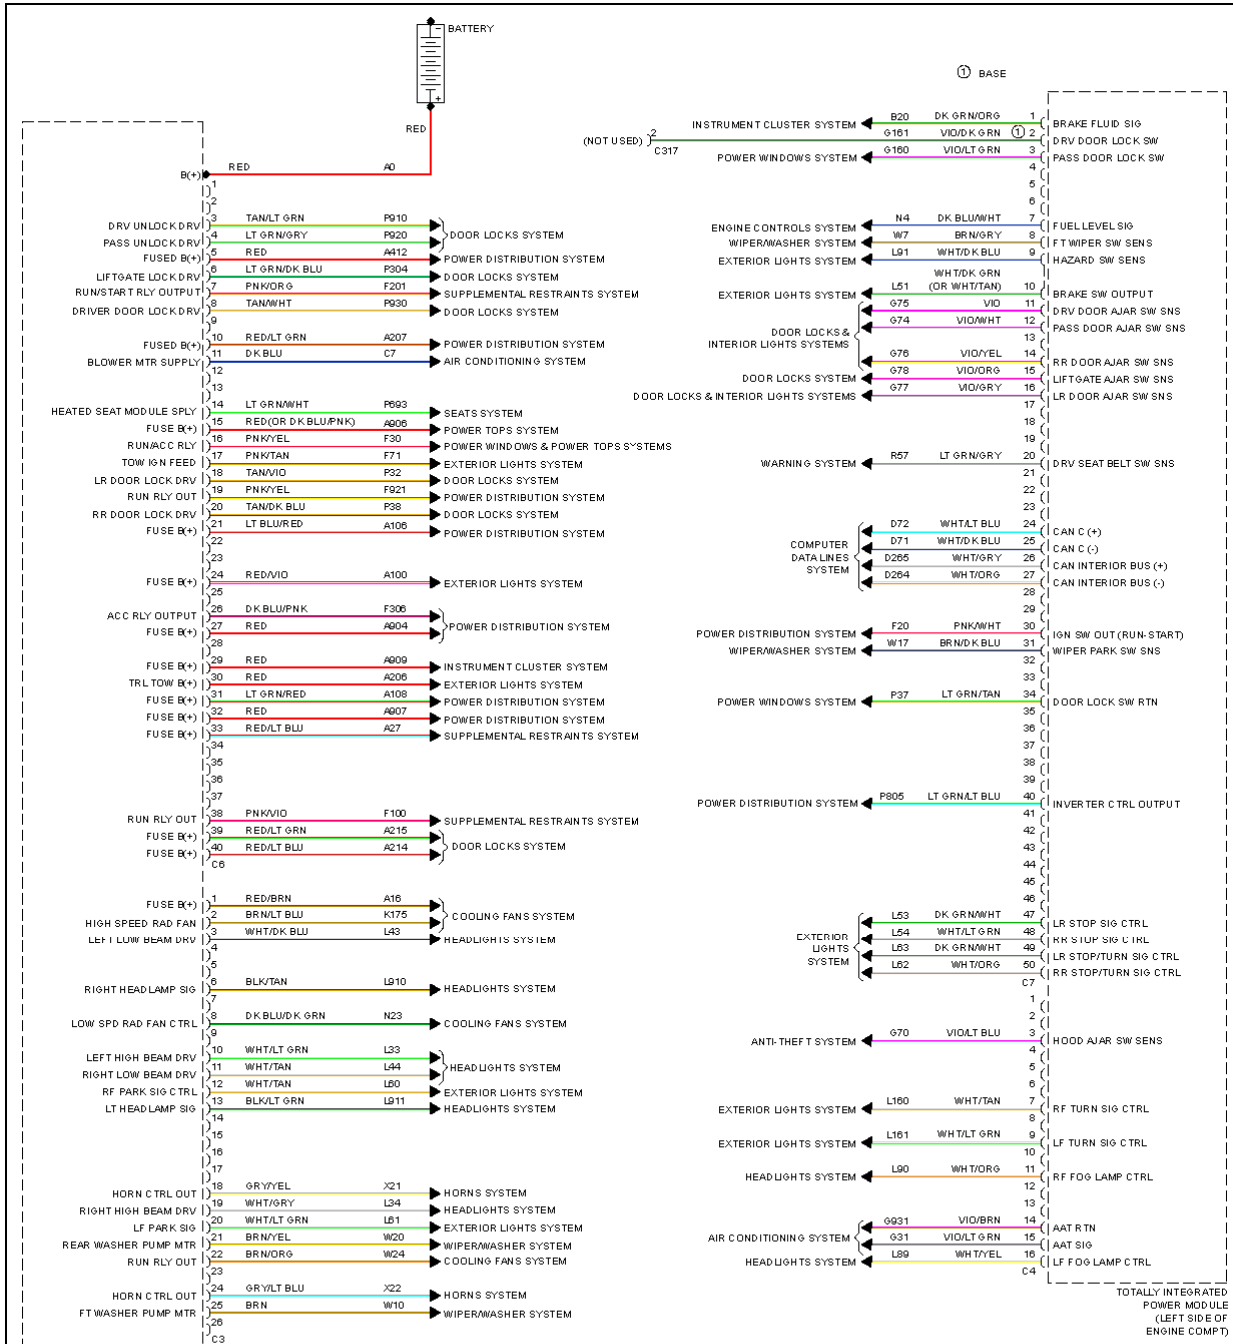

AIR CONDITIONING

Fig. 1: Manual A/C Circuit

ANTI-LOCK BRAKES

2007 Dodge Nitro R/T

2007 SYSTEM WIRING DIAGRAMS Dodge - Nitro

Fig. 2: Anti-lock Brakes Circuit

ANTI-THEFT

2007 Dodge Nitro R/T

2007 SYSTEM WIRING DIAGRAMS Dodge - Nitro

Fig. 3: Anti-theft Circuit (1 of 2)

2007 Dodge Nitro R/T

2007 SYSTEM WIRING DIAGRAMS Dodge - Nitro

Fig. 4: Anti-theft Circuit (2 of 2)

BODY CONTROL MODULES

2007 Dodge Nitro R/T

2007 SYSTEM WIRING DIAGRAMS Dodge - Nitro

2007 Dodge Nitro R/T

2007 SYSTEM WIRING DIAGRAMS Dodge - Nitro

Fig. 5: Body Control Modules Circuit (1 of 2)

2007 Dodge Nitro R/T

2007 SYSTEM WIRING DIAGRAMS Dodge - Nitro

Fig. 6: Body Control Modules Circuit (2 of 2)

COMPUTER DATA LINES

2007 Dodge Nitro R/T

2007 SYSTEM WIRING DIAGRAMS Dodge - Nitro

Fig. 7: Computer Data Lines Circuit (1 of 2)

2007 Dodge Nitro R/T

2007 SYSTEM WIRING DIAGRAMS Dodge - Nitro