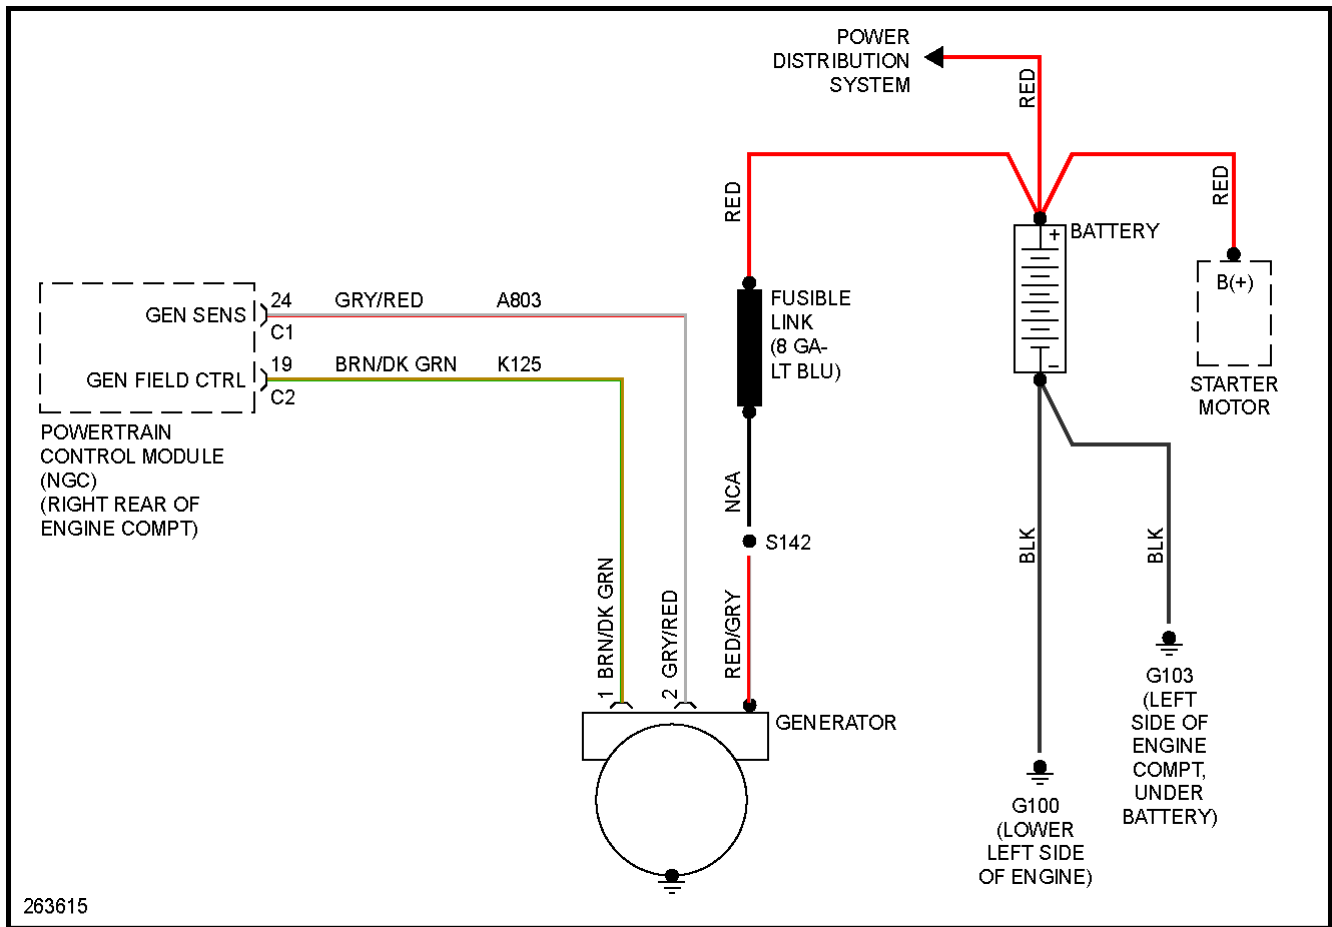

2007 Dodge Nitro R/T

2007 SYSTEM WIRING DIAGRAMS Dodge - Nitro