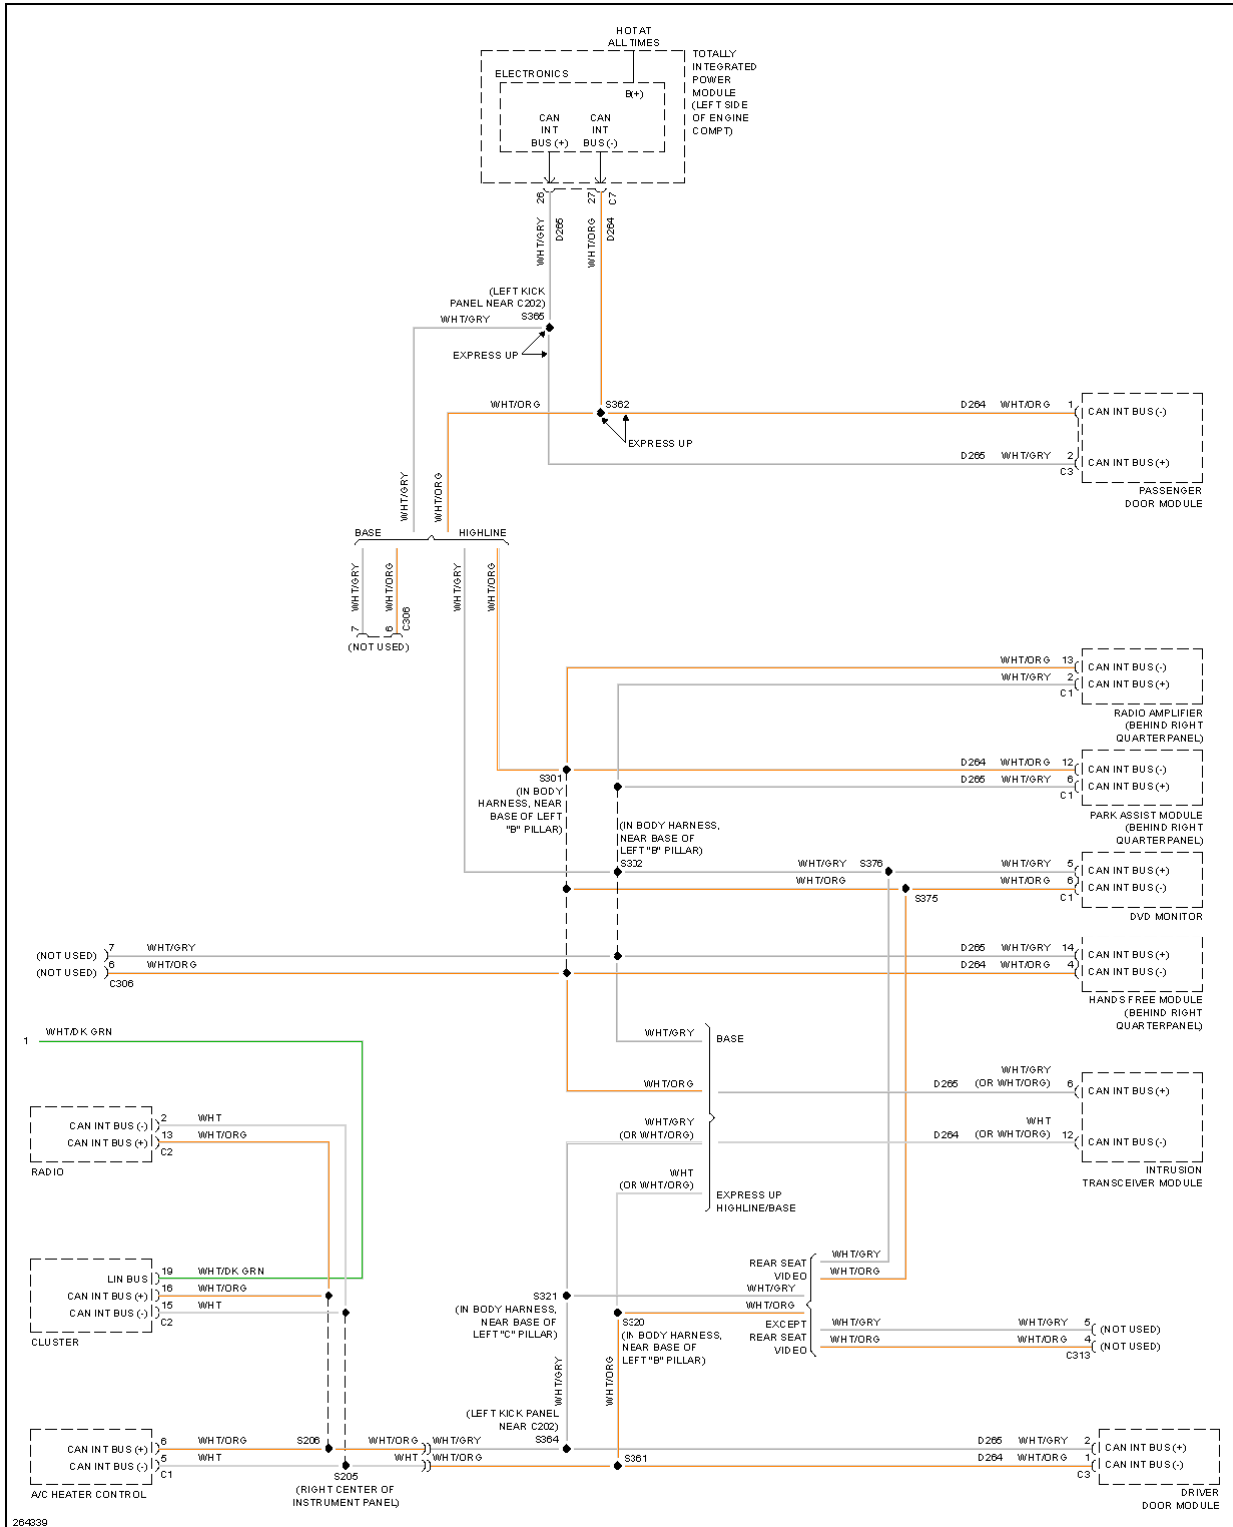

Fig. 6: Body Control Modules Circuit (2 of 2)

COMPUTER DATA LINES

2007 Dodge Nitro R/T

2007 SYSTEM WIRING DIAGRAMS Dodge - Nitro

Fig. 7: Computer Data Lines Circuit (1 of 2)

2007 Dodge Nitro R/T

2007 SYSTEM WIRING DIAGRAMS Dodge - Nitro

Fig. 10: Cruise Control Circuit

DEFOGGERS

2007 Dodge Nitro R/T

2007 SYSTEM WIRING DIAGRAMS Dodge - Nitro

Fig. 11: Defoggers Circuit

ELECTRONIC POWER STEERING

2007 Dodge Nitro R/T

2007 SYSTEM WIRING DIAGRAMS Dodge - Nitro