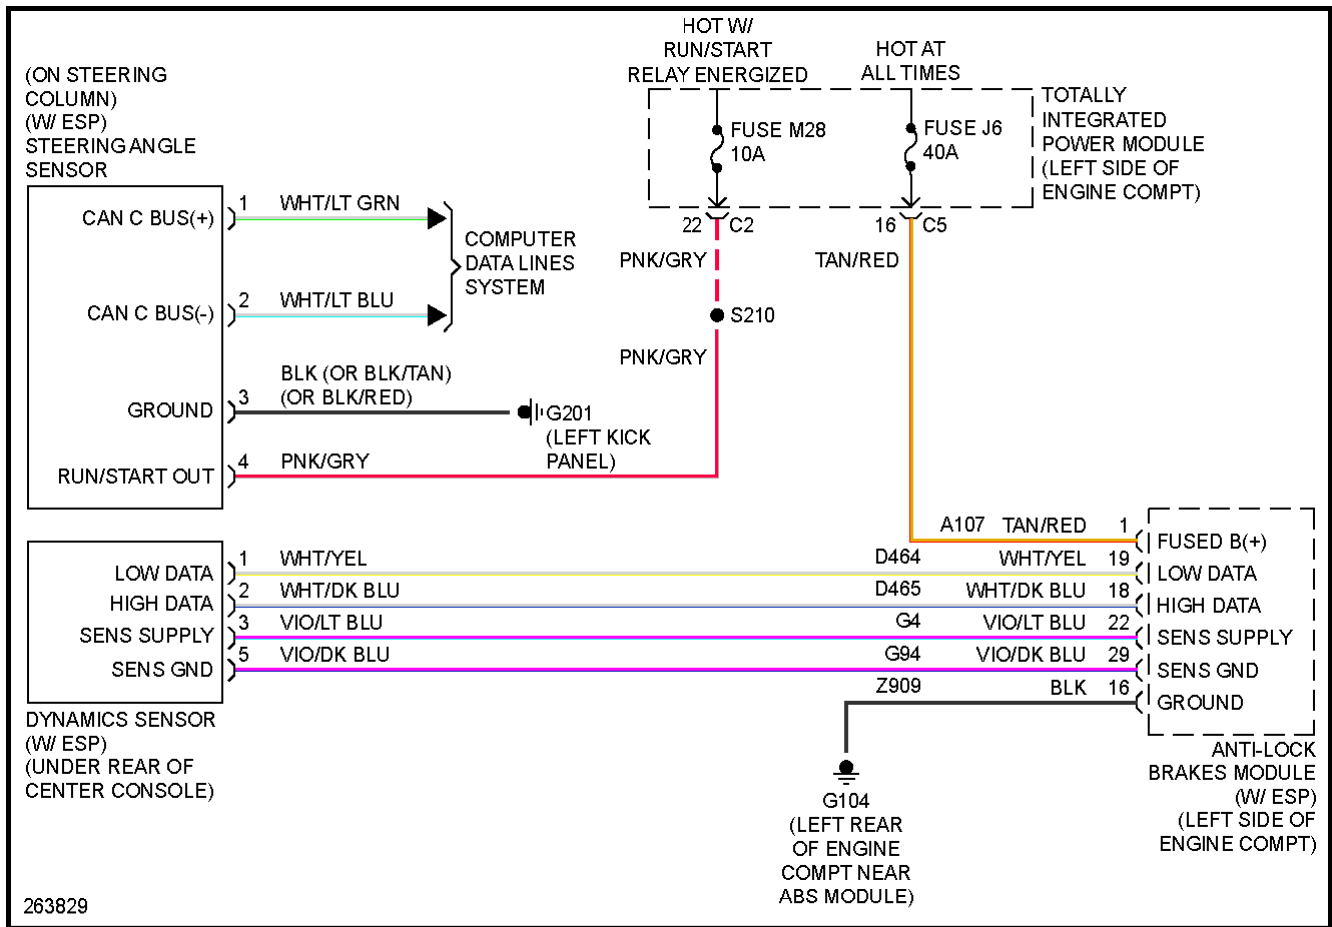

Fig. 10: Cruise Control Circuit

DEFOGGERS

2007 Dodge Nitro R/T

2007 SYSTEM WIRING DIAGRAMS Dodge - Nitro

Fig. 11: Defoggers Circuit

ELECTRONIC POWER STEERING

2007 Dodge Nitro R/T

2007 SYSTEM WIRING DIAGRAMS Dodge - Nitro

Fig. 12: Electronic Power Steering Circuit

ENGINE PERFORMANCE

3.7L

2007 Dodge Nitro R/T

2007 SYSTEM WIRING DIAGRAMS Dodge - Nitro

Fig. 13: 3.7L, Engine Performance Circuit (1 of 5)

2007 Dodge Nitro R/T

2007 SYSTEM WIRING DIAGRAMS Dodge - Nitro