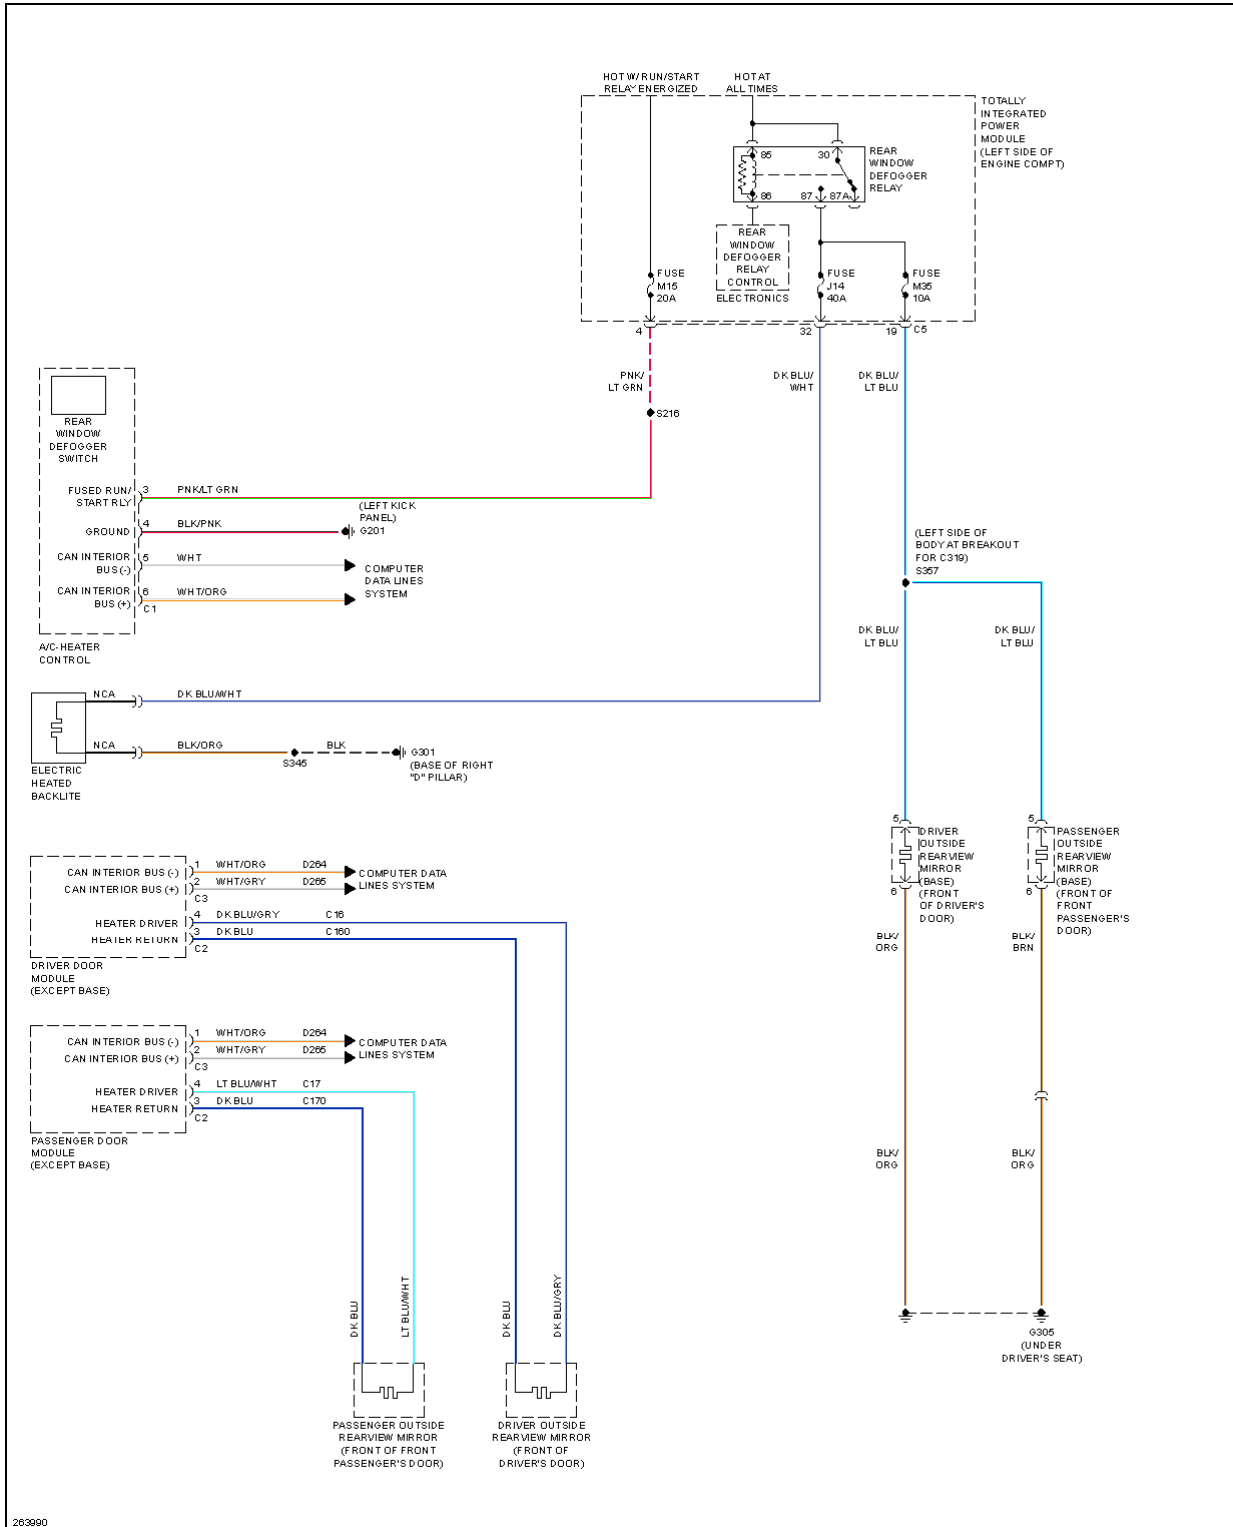

Fig. 8: Computer Data Lines Circuit (2 of 2)

COOLING FAN

2007 Dodge Nitro R/T

2007 SYSTEM WIRING DIAGRAMS Dodge - Nitro

Fig. 9: Cooling Fan Circuit

CRUISE CONTROL

2007 Dodge Nitro R/T

2007 SYSTEM WIRING DIAGRAMS Dodge - Nitro

Fig. 10: Cruise Control Circuit

DEFOGGERS

2007 Dodge Nitro R/T

2007 SYSTEM WIRING DIAGRAMS Dodge - Nitro

Fig. 11: Defoggers Circuit

ELECTRONIC POWER STEERING

2007 Dodge Nitro R/T

2007 SYSTEM WIRING DIAGRAMS Dodge - Nitro

Fig. 12: Electronic Power Steering Circuit

ENGINE PERFORMANCE

3.7L

2007 Dodge Nitro R/T

2007 SYSTEM WIRING DIAGRAMS Dodge - Nitro

Fig. 13: 3.7L, Engine Performance Circuit (1 of 5)

2007 Dodge Nitro R/T

2007 SYSTEM WIRING DIAGRAMS Dodge - Nitro