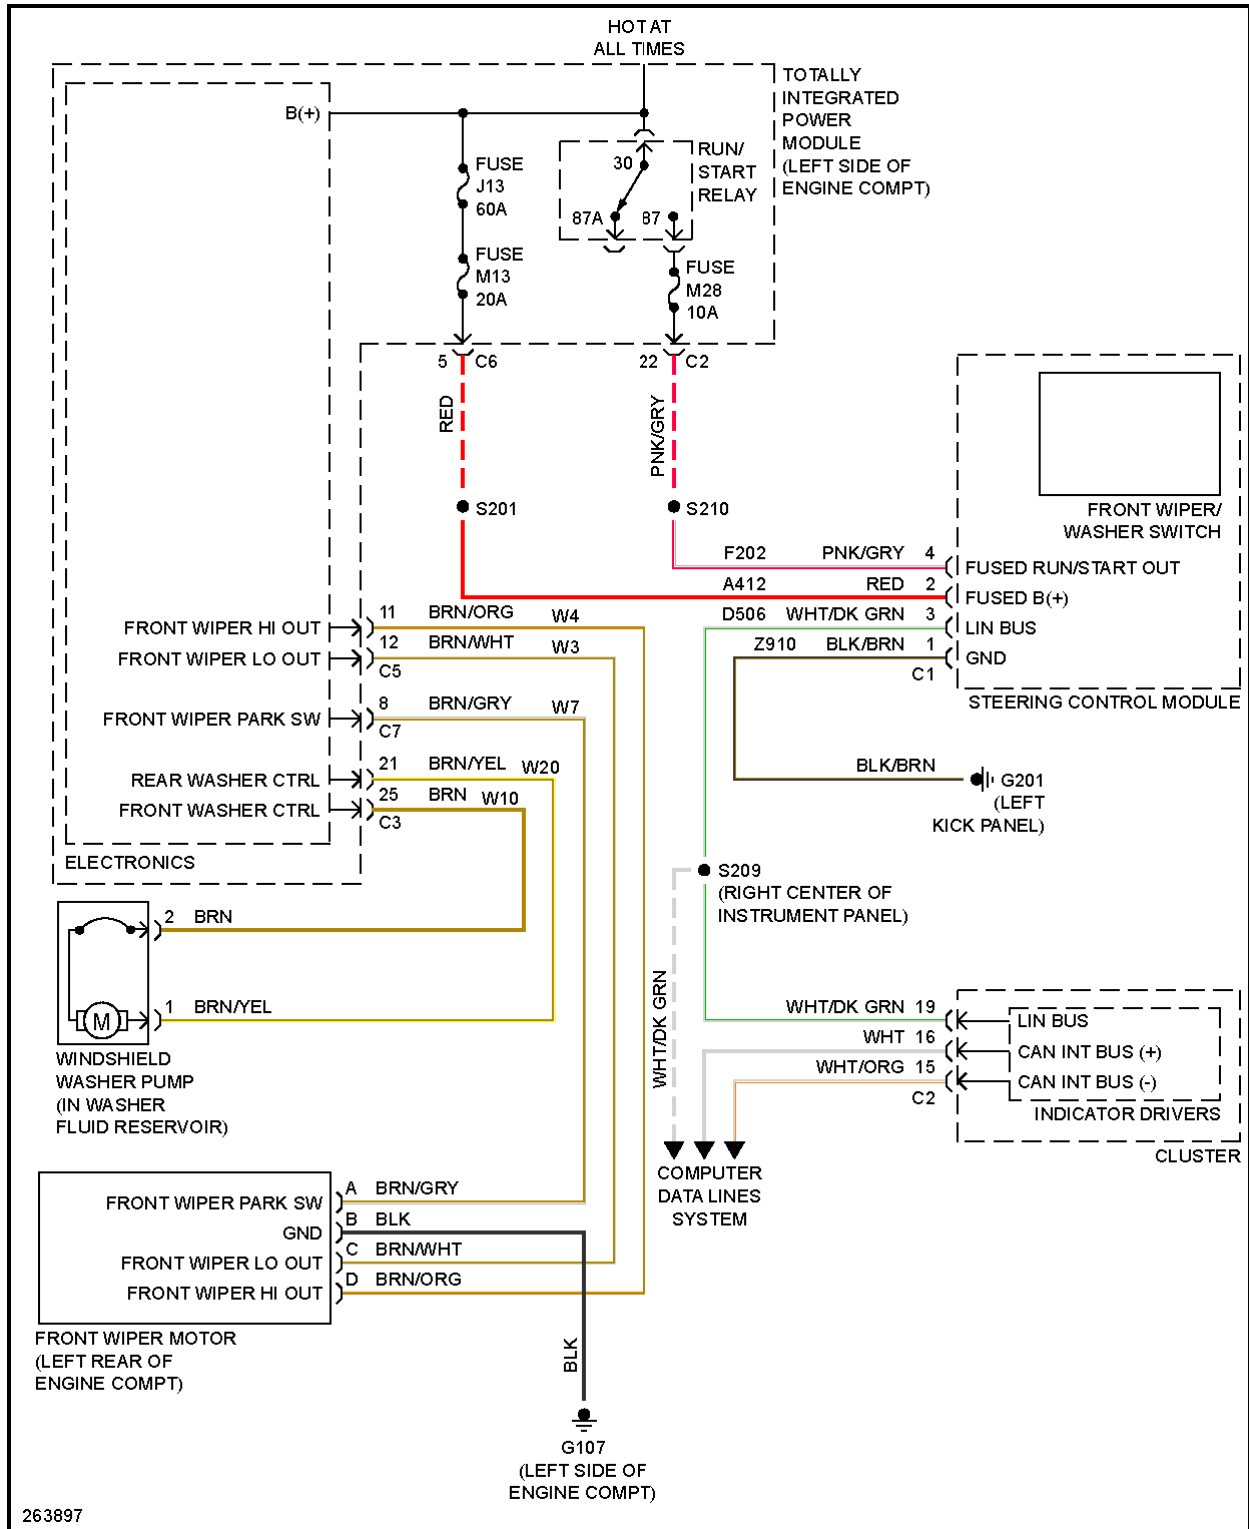

Fig. 56: Supplemental Restraints Circuit (2 of 2)

TRANSMISSION

2007 Dodge Nitro R/T

2007 SYSTEM WIRING DIAGRAMS Dodge - Nitro

Fig. 57: Transfer Case Circuit, 4WD

3.7L

2007 Dodge Nitro R/T

2007 SYSTEM WIRING DIAGRAMS Dodge - Nitro

Fig. 58: 3.7L, A/T Circuit

4.0L

2007 Dodge Nitro R/T

2007 SYSTEM WIRING DIAGRAMS Dodge - Nitro

Fig. 59: 4.0L, A/T Circuit

WARNING SYSTEMS

2007 Dodge Nitro R/T

2007 SYSTEM WIRING DIAGRAMS Dodge - Nitro

2007 Dodge Nitro R/T

2007 SYSTEM WIRING DIAGRAMS Dodge - Nitro

Fig. 60: Chime Circuit

2007 Dodge Nitro R/T

2007 SYSTEM WIRING DIAGRAMS Dodge - Nitro

Fig. 61: Tire Pressure Monitoring Circuit

WIPER/WASHER

2007 Dodge Nitro R/T

2007 SYSTEM WIRING DIAGRAMS Dodge - Nitro

Fig. 62: Front Wiper/Washer Circuit

2007 Dodge Nitro R/T

2007 SYSTEM WIRING DIAGRAMS Dodge - Nitro

Fig. 63: Rear Wiper/Washer Circuit