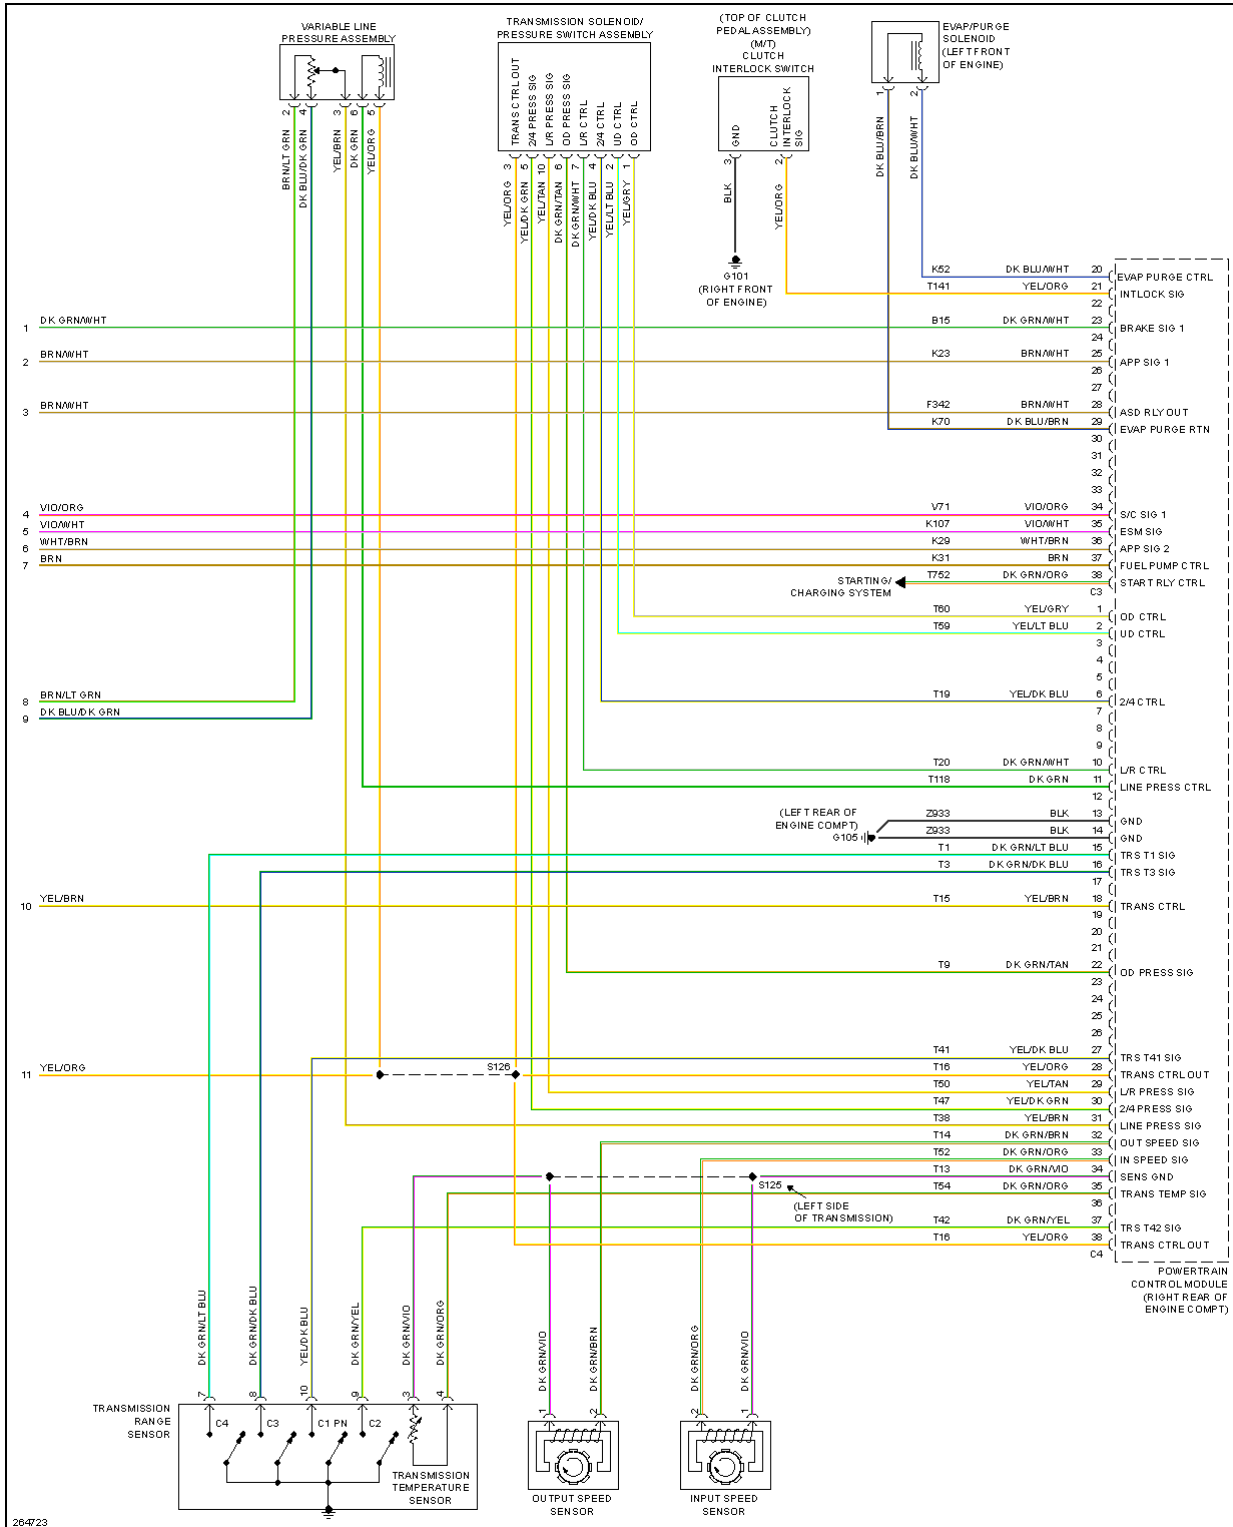

Fig. 14: 3.7L, Engine Performance Circuit (2 of 5)

2007 Dodge Nitro R/T

2007 SYSTEM WIRING DIAGRAMS Dodge - Nitro

Fig. 15: 3.7L, Engine Performance Circuit (3 of 5)

2007 Dodge Nitro R/T

2007 SYSTEM WIRING DIAGRAMS Dodge - Nitro

Fig. 16: 3.7L, Engine Performance Circuit (4 of 5)

2007 Dodge Nitro R/T

2007 SYSTEM WIRING DIAGRAMS Dodge - Nitro

Fig. 17: 3.7L, Engine Performance Circuit (5 of 5)

4.0L

2007 Dodge Nitro R/T

2007 SYSTEM WIRING DIAGRAMS Dodge - Nitro

Fig. 18: 4.0L, Engine Performance Circuit (1 of 4)

2007 Dodge Nitro R/T

2007 SYSTEM WIRING DIAGRAMS Dodge - Nitro

2007 Dodge Nitro R/T

2007 SYSTEM WIRING DIAGRAMS Dodge - Nitro

Fig. 19: 4.0L, Engine Performance Circuit (2 of 4)

2007 Dodge Nitro R/T

2007 SYSTEM WIRING DIAGRAMS Dodge - Nitro

Fig. 20: 4.0L, Engine Performance Circuit (3 of 4)

2007 Dodge Nitro R/T

2007 SYSTEM WIRING DIAGRAMS Dodge - Nitro

Fig. 21: 4.0L, Engine Performance Circuit (4 of 4)