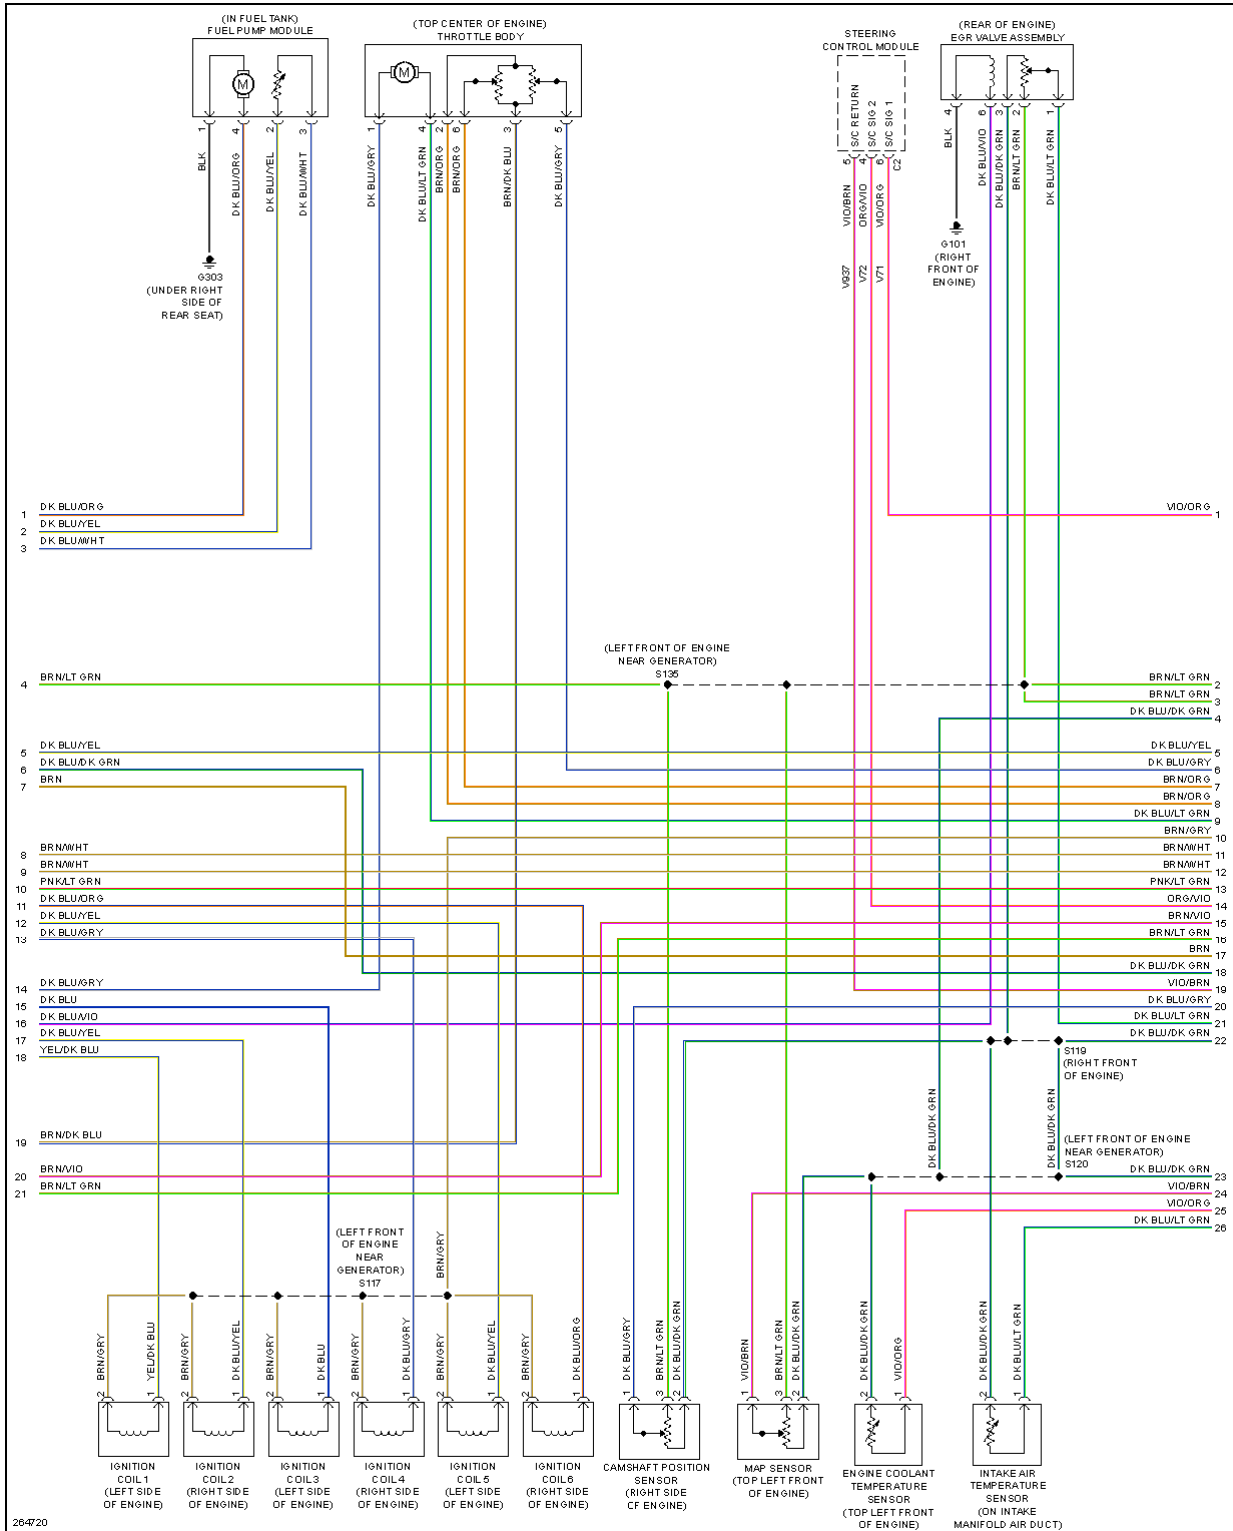

Fig. 10: Cruise Control Circuit

DEFOGGERS

2007 Dodge Nitro R/T

2007 SYSTEM WIRING DIAGRAMS Dodge - Nitro

Fig. 11: Defoggers Circuit

ELECTRONIC POWER STEERING

2007 Dodge Nitro R/T

2007 SYSTEM WIRING DIAGRAMS Dodge - Nitro

Fig. 12: Electronic Power Steering Circuit

ENGINE PERFORMANCE

3.7L

2007 Dodge Nitro R/T

2007 SYSTEM WIRING DIAGRAMS Dodge - Nitro

Fig. 13: 3.7L, Engine Performance Circuit (1 of 5)

2007 Dodge Nitro R/T

2007 SYSTEM WIRING DIAGRAMS Dodge - Nitro

Fig. 14: 3.7L, Engine Performance Circuit (2 of 5)

2007 Dodge Nitro R/T

2007 SYSTEM WIRING DIAGRAMS Dodge - Nitro

Fig. 15: 3.7L, Engine Performance Circuit (3 of 5)

2007 Dodge Nitro R/T

2007 SYSTEM WIRING DIAGRAMS Dodge - Nitro

Fig. 16: 3.7L, Engine Performance Circuit (4 of 5)

2007 Dodge Nitro R/T

2007 SYSTEM WIRING DIAGRAMS Dodge - Nitro

Fig. 17: 3.7L, Engine Performance Circuit (5 of 5)

4.0L

2007 Dodge Nitro R/T

2007 SYSTEM WIRING DIAGRAMS Dodge - Nitro