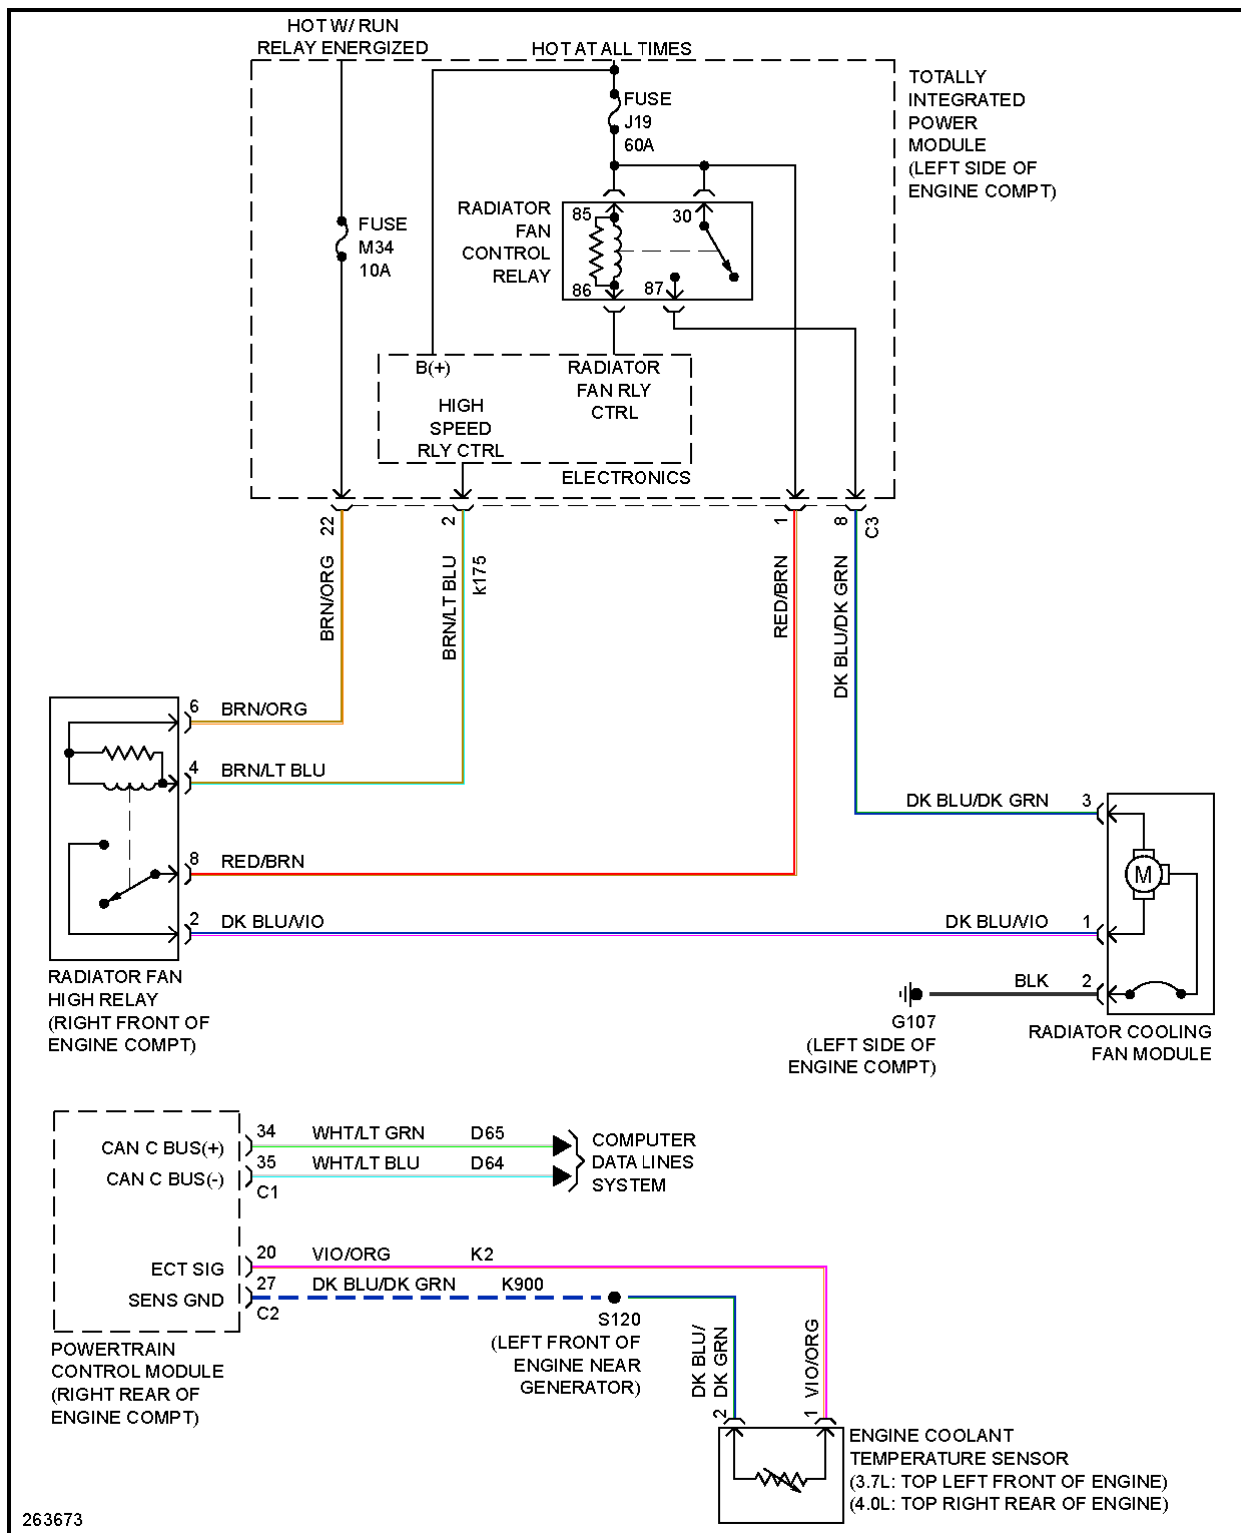

Fig. 6: Body Control Modules Circuit (2 of 2)

COMPUTER DATA LINES

2007 Dodge Nitro R/T

2007 SYSTEM WIRING DIAGRAMS Dodge - Nitro

Fig. 7: Computer Data Lines Circuit (1 of 2)

2007 Dodge Nitro R/T

2007 SYSTEM WIRING DIAGRAMS Dodge - Nitro

Fig. 8: Computer Data Lines Circuit (2 of 2)

COOLING FAN

2007 Dodge Nitro R/T

2007 SYSTEM WIRING DIAGRAMS Dodge - Nitro

Fig. 9: Cooling Fan Circuit

CRUISE CONTROL

2007 Dodge Nitro R/T

2007 SYSTEM WIRING DIAGRAMS Dodge - Nitro

Fig. 10: Cruise Control Circuit

DEFOGGERS

2007 Dodge Nitro R/T

2007 SYSTEM WIRING DIAGRAMS Dodge - Nitro

Fig. 11: Defoggers Circuit

ELECTRONIC POWER STEERING

2007 Dodge Nitro R/T

2007 SYSTEM WIRING DIAGRAMS Dodge - Nitro