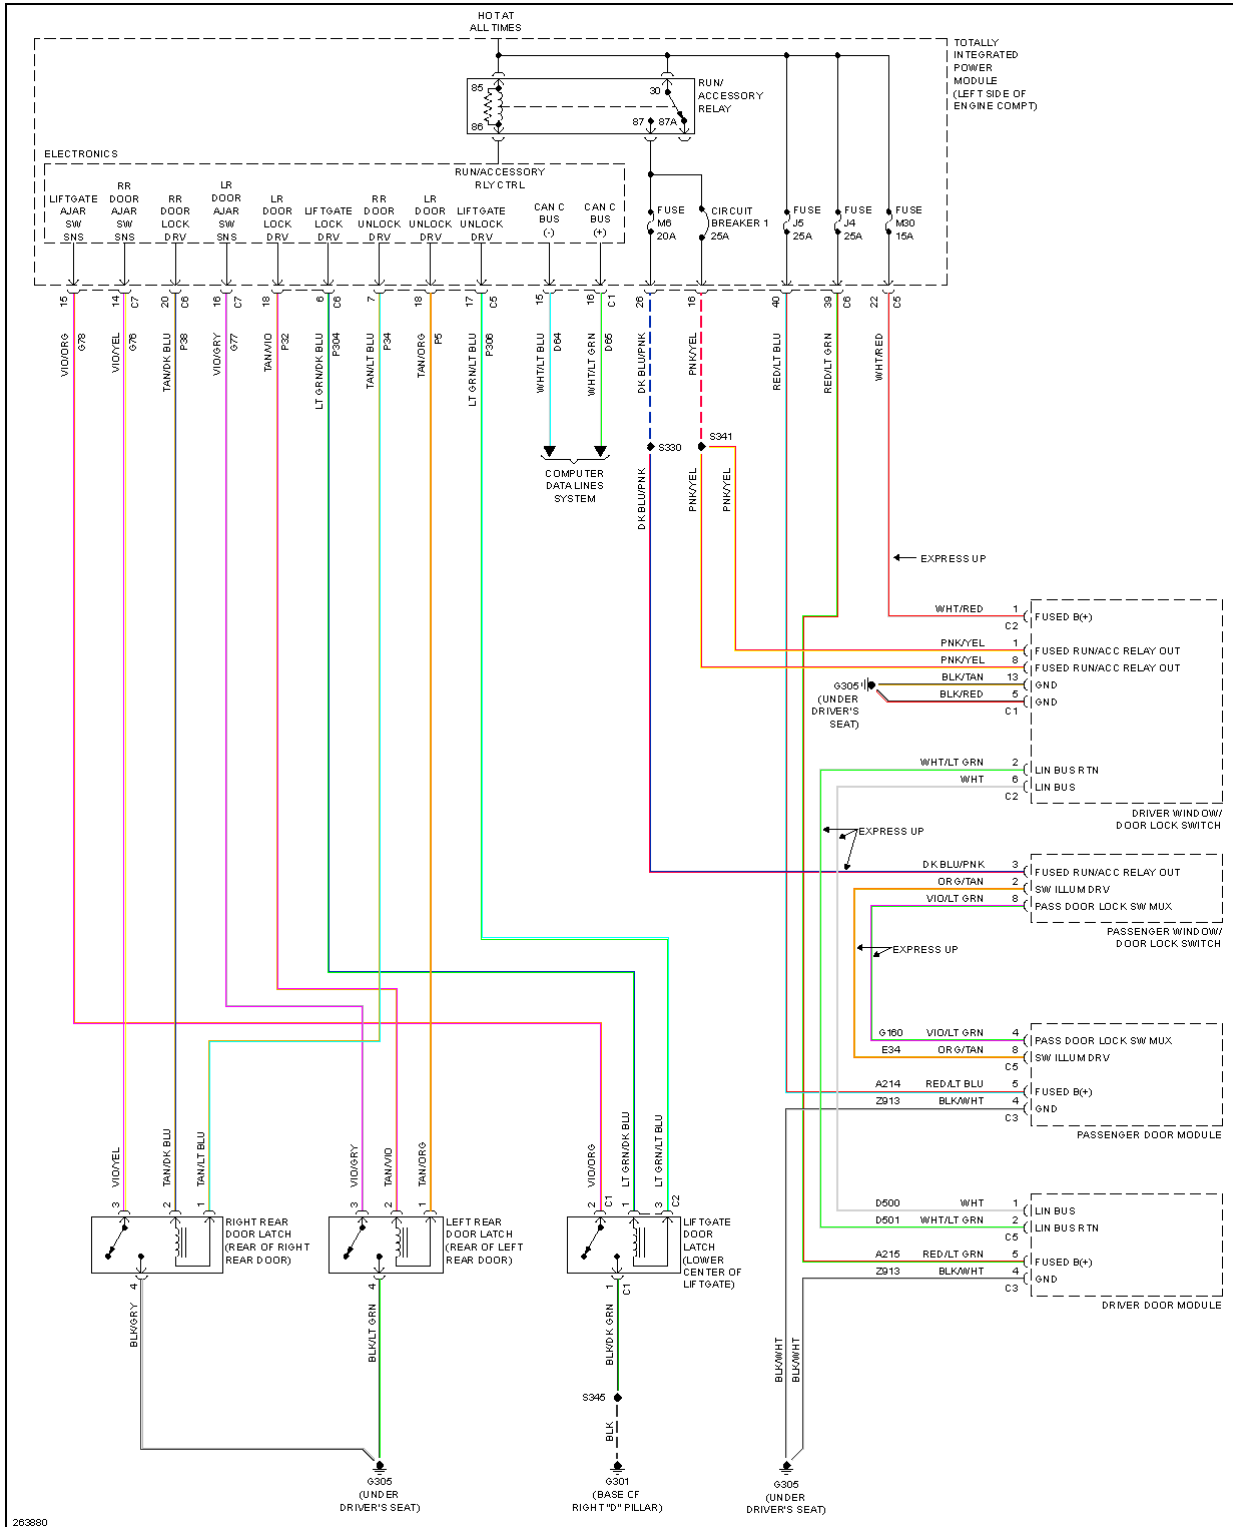

2007 Dodge Nitro R/T

2007 SYSTEM WIRING DIAGRAMS Dodge - Nitro

2007 Dodge Nitro R/T

2007 SYSTEM WIRING DIAGRAMS Dodge - Nitro

Fig. 34: Power Distribution Circuit (2 of 3)

2007 Dodge Nitro R/T

2007 SYSTEM WIRING DIAGRAMS Dodge - Nitro

Fig. 35: Power Distribution Circuit (3 of 3)

POWER DOOR LOCKS

2007 Dodge Nitro R/T

2007 SYSTEM WIRING DIAGRAMS Dodge - Nitro

Fig. 36: Power Door Locks Circuit (1 of 2)

2007 Dodge Nitro R/T

2007 SYSTEM WIRING DIAGRAMS Dodge - Nitro

Fig. 37: Power Door Locks Circuit (2 of 2)

POWER MIRRORS

2007 Dodge Nitro R/T

2007 SYSTEM WIRING DIAGRAMS Dodge - Nitro

Fig. 38: Automatic Day/Night Mirror Circuit, W/ Hands Free

2007 Dodge Nitro R/T

2007 SYSTEM WIRING DIAGRAMS Dodge - Nitro

2007 Dodge Nitro R/T

2007 SYSTEM WIRING DIAGRAMS Dodge - Nitro

Fig. 39: Automatic Day/Night Mirror Circuit, W/O Hands Free

2007 Dodge Nitro R/T

2007 SYSTEM WIRING DIAGRAMS Dodge - Nitro

Fig. 40: Power Mirrors Circuit, Base