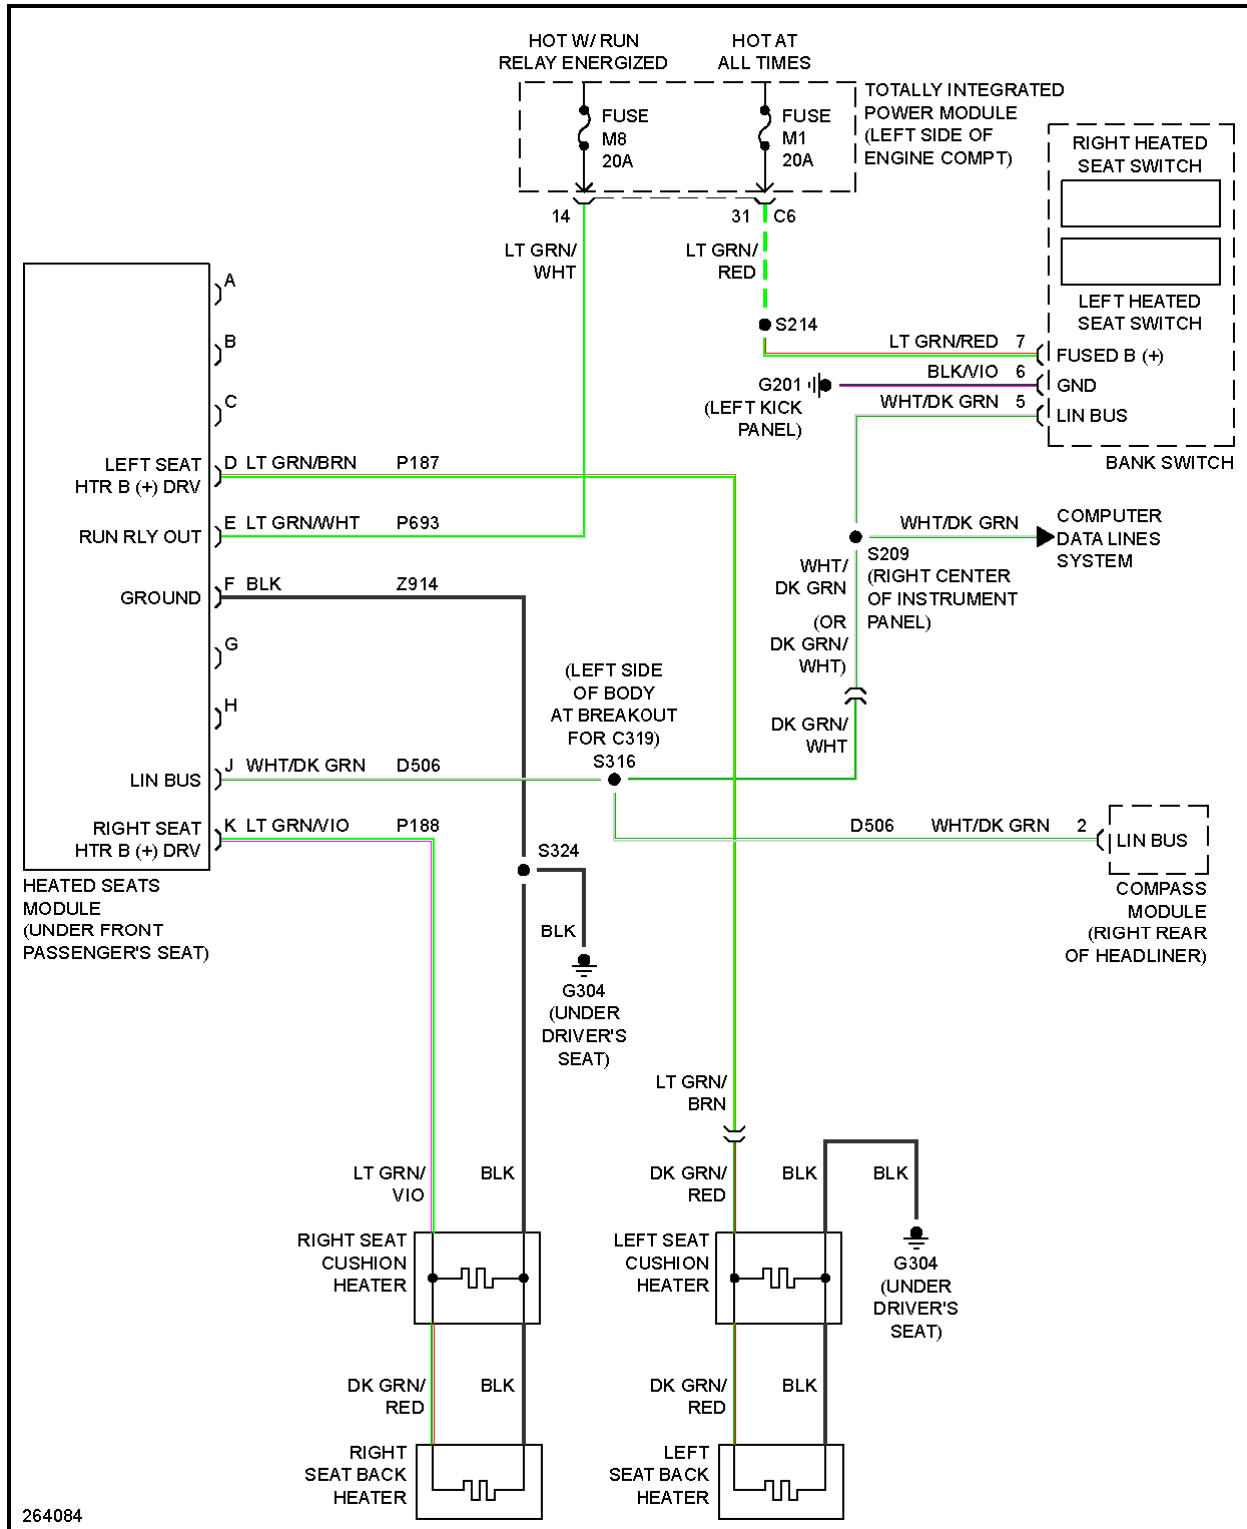

2007 Dodge Nitro R/T

2007 SYSTEM WIRING DIAGRAMS Dodge - Nitro

Fig. 39: Automatic Day/Night Mirror Circuit, W/O Hands Free

2007 Dodge Nitro R/T

2007 SYSTEM WIRING DIAGRAMS Dodge - Nitro

Fig. 40: Power Mirrors Circuit, Base

2007 Dodge Nitro R/T

2007 SYSTEM WIRING DIAGRAMS Dodge - Nitro

Fig. 41: Power Mirrors Circuit, Except Base

POWER SEATS

2007 Dodge Nitro R/T

2007 SYSTEM WIRING DIAGRAMS Dodge - Nitro

Fig. 42: Heated Seats Circuit

2007 Dodge Nitro R/T

2007 SYSTEM WIRING DIAGRAMS Dodge - Nitro

Fig. 43: Power Seat Circuit

POWER TOP/SUNROOF

2007 Dodge Nitro R/T

2007 SYSTEM WIRING DIAGRAMS Dodge - Nitro

Fig. 44: Power Top/Sunroof Circuit