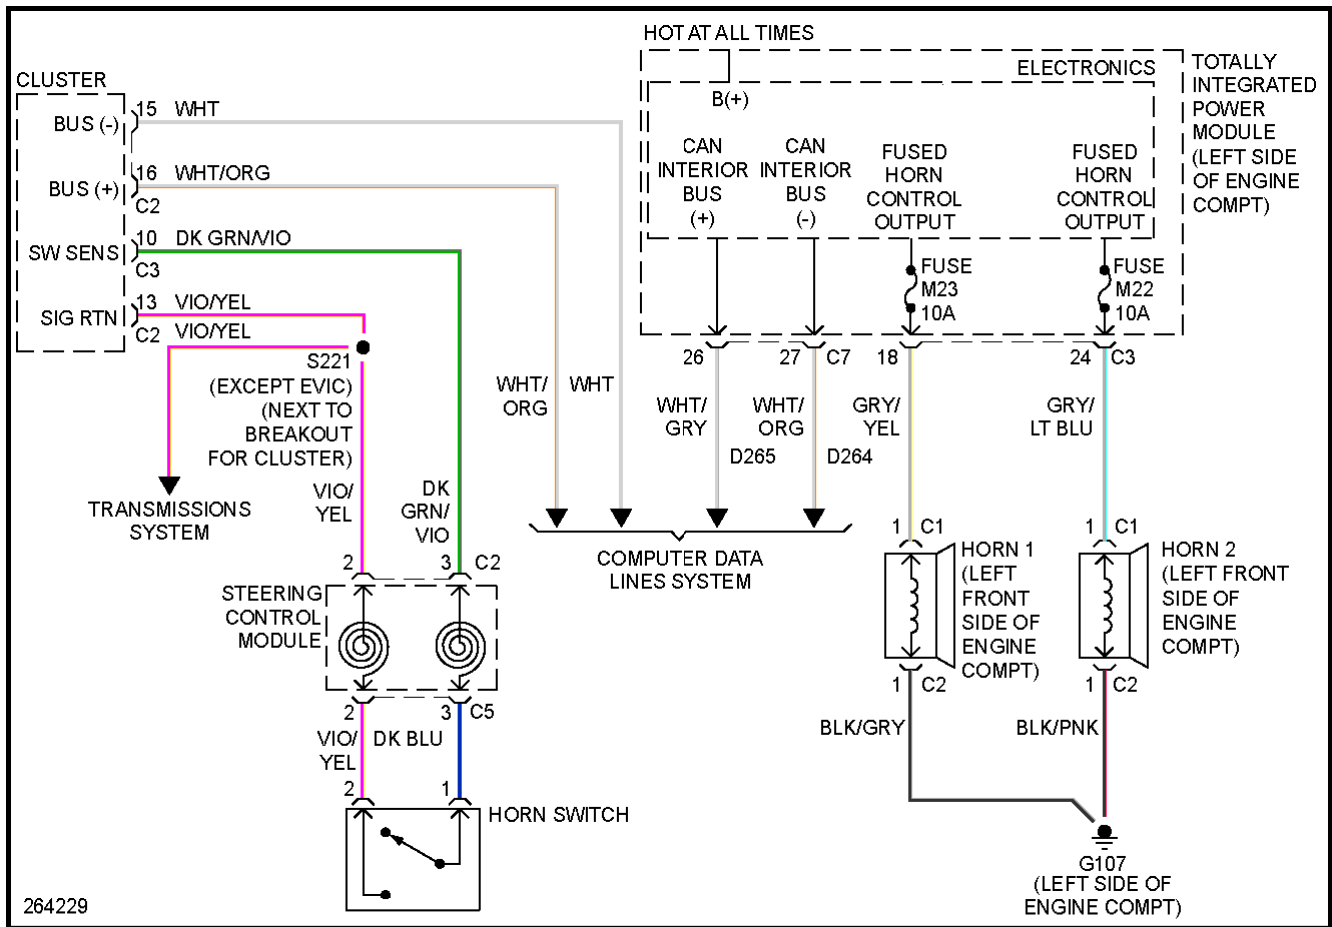

2007 Dodge Nitro R/T

2007 SYSTEM WIRING DIAGRAMS Dodge - Nitro

Fig. 26: Ground Distribution Circuit (2 of 2)

HEADLIGHTS

2007 Dodge Nitro R/T

2007 SYSTEM WIRING DIAGRAMS Dodge - Nitro

Fig. 27: Headlights Circuit

HORN

2007 Dodge Nitro R/T

2007 SYSTEM WIRING DIAGRAMS Dodge - Nitro

Fig. 28: Horn Circuit

INSTRUMENT CLUSTER

Fig. 29: Instrument Cluster Circuit

INTERIOR LIGHTS

2007 Dodge Nitro R/T

2007 SYSTEM WIRING DIAGRAMS Dodge - Nitro

Fig. 30: Interior Lights Circuit

NAVIGATION

2007 Dodge Nitro R/T

2007 SYSTEM WIRING DIAGRAMS Dodge - Nitro

Fig. 31: Navigation Circuit

2007 Dodge Nitro R/T

2007 SYSTEM WIRING DIAGRAMS Dodge - Nitro