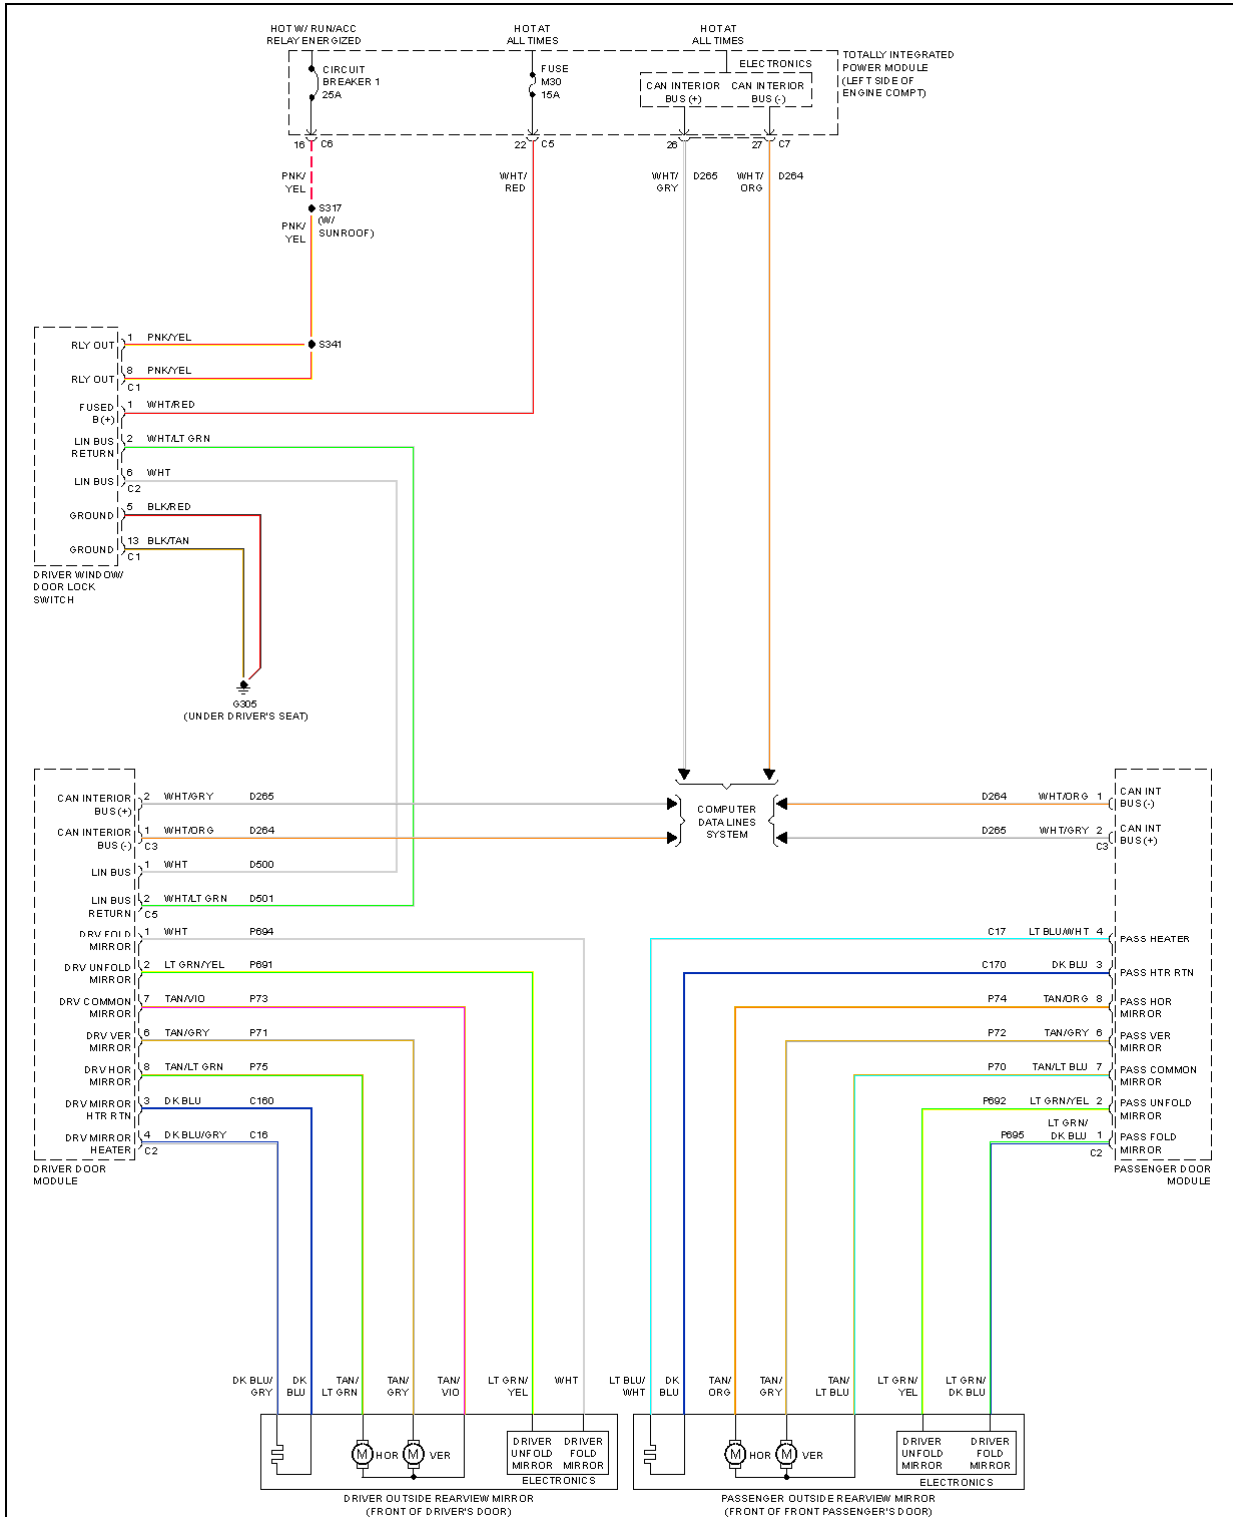

2007 Dodge Nitro R/T

2007 SYSTEM WIRING DIAGRAMS Dodge - Nitro

Fig. 39: Automatic Day/Night Mirror Circuit, W/O Hands Free

2007 Dodge Nitro R/T

2007 SYSTEM WIRING DIAGRAMS Dodge - Nitro

Fig. 40: Power Mirrors Circuit, Base

2007 Dodge Nitro R/T

2007 SYSTEM WIRING DIAGRAMS Dodge - Nitro

Fig. 41: Power Mirrors Circuit, Except Base

POWER SEATS

2007 Dodge Nitro R/T

2007 SYSTEM WIRING DIAGRAMS Dodge - Nitro

Fig. 42: Heated Seats Circuit

2007 Dodge Nitro R/T

2007 SYSTEM WIRING DIAGRAMS Dodge - Nitro

Fig. 43: Power Seat Circuit

POWER TOP/SUNROOF

2007 Dodge Nitro R/T

2007 SYSTEM WIRING DIAGRAMS Dodge - Nitro

Fig. 44: Power Top/Sunroof Circuit

POWER WINDOWS

2007 Dodge Nitro R/T

2007 SYSTEM WIRING DIAGRAMS Dodge - Nitro

Fig. 45: Power Windows Circuit, Base

2007 Dodge Nitro R/T

2007 SYSTEM WIRING DIAGRAMS Dodge - Nitro

Fig. 46: Power Windows Circuit, Except Base