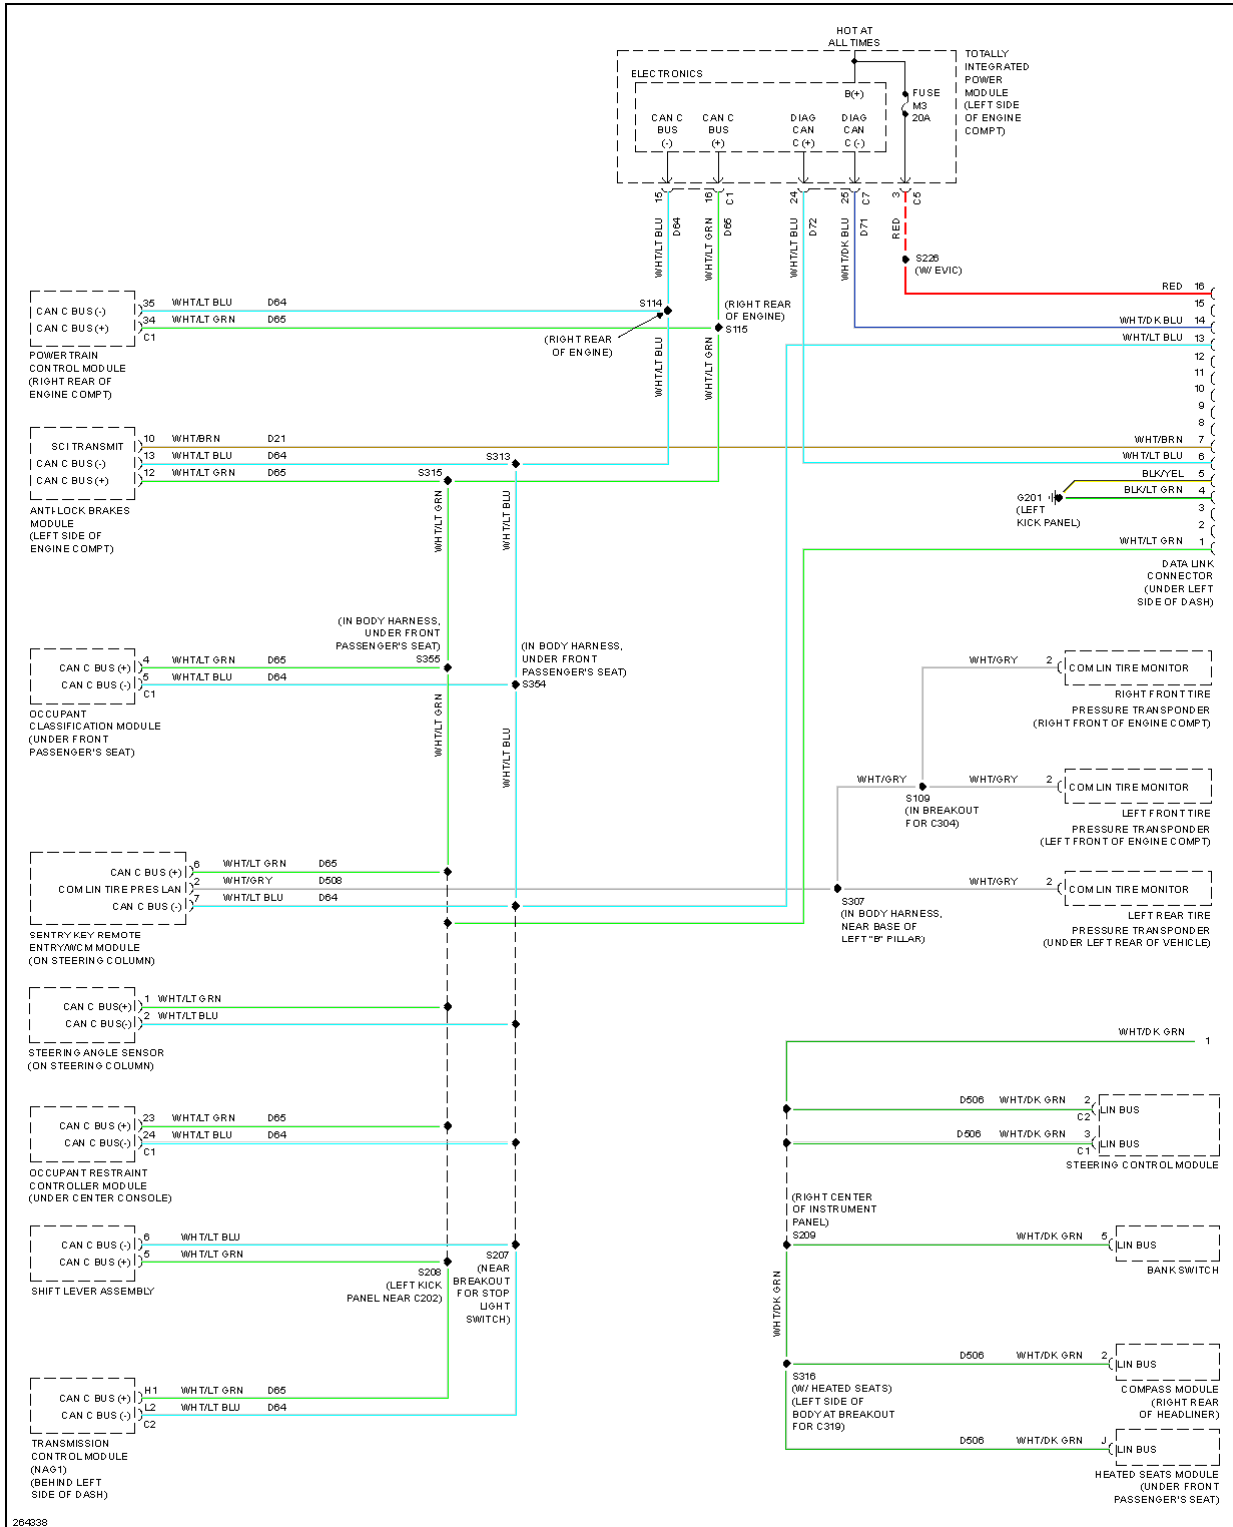

2007 SYSTEM WIRING DIAGRAMS Dodge - Nitro

2007 Dodge Nitro R/T

2007 SYSTEM WIRING DIAGRAMS Dodge - Nitro

Fig. 5: Body Control Modules Circuit (1 of 2)

2007 Dodge Nitro R/T

2007 SYSTEM WIRING DIAGRAMS Dodge - Nitro

Fig. 6: Body Control Modules Circuit (2 of 2)

COMPUTER DATA LINES

2007 Dodge Nitro R/T

2007 SYSTEM WIRING DIAGRAMS Dodge - Nitro

Fig. 7: Computer Data Lines Circuit (1 of 2)

2007 Dodge Nitro R/T

2007 SYSTEM WIRING DIAGRAMS Dodge - Nitro

Fig. 8: Computer Data Lines Circuit (2 of 2)

COOLING FAN

2007 Dodge Nitro R/T

2007 SYSTEM WIRING DIAGRAMS Dodge - Nitro

Fig. 9: Cooling Fan Circuit

CRUISE CONTROL

2007 Dodge Nitro R/T

2007 SYSTEM WIRING DIAGRAMS Dodge - Nitro

Fig. 10: Cruise Control Circuit

DEFOGGERS

2007 Dodge Nitro R/T

2007 SYSTEM WIRING DIAGRAMS Dodge - Nitro

Fig. 11: Defoggers Circuit

ELECTRONIC POWER STEERING

2007 Dodge Nitro R/T

2007 SYSTEM WIRING DIAGRAMS Dodge - Nitro