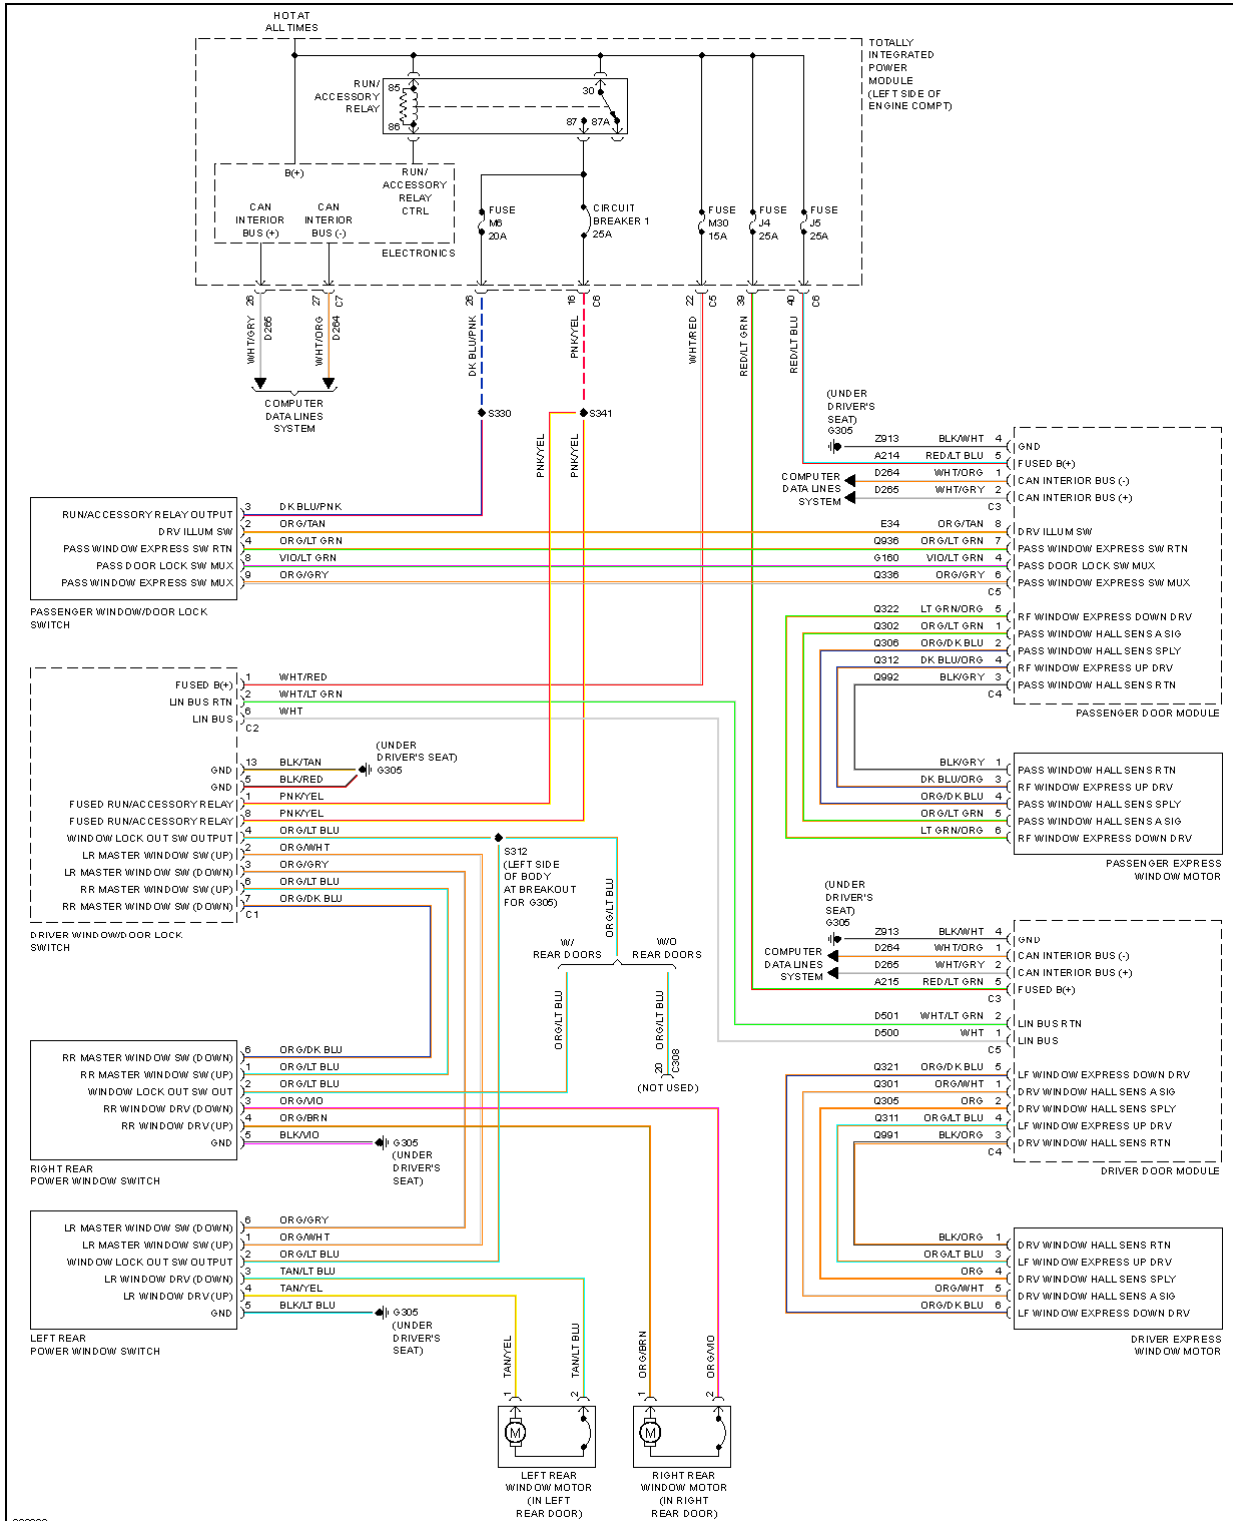

2007 Dodge Nitro R/T

2007 SYSTEM WIRING DIAGRAMS Dodge - Nitro

Fig. 43: Power Seat Circuit

POWER TOP/SUNROOF

2007 Dodge Nitro R/T

2007 SYSTEM WIRING DIAGRAMS Dodge - Nitro

Fig. 44: Power Top/Sunroof Circuit

POWER WINDOWS

2007 Dodge Nitro R/T

2007 SYSTEM WIRING DIAGRAMS Dodge - Nitro

Fig. 45: Power Windows Circuit, Base

2007 Dodge Nitro R/T

2007 SYSTEM WIRING DIAGRAMS Dodge - Nitro

Fig. 46: Power Windows Circuit, Except Base

RADIO

2007 Dodge Nitro R/T

2007 SYSTEM WIRING DIAGRAMS Dodge - Nitro

Fig. 47: DVD Player Circuit

2007 Dodge Nitro R/T

2007 SYSTEM WIRING DIAGRAMS Dodge - Nitro

Fig. 48: Radio Circuit, Base

2007 Dodge Nitro R/T

2007 SYSTEM WIRING DIAGRAMS Dodge - Nitro

Fig. 49: Radio Circuit, Premium (1 of 2)

Fig. 50: Radio Circuit, Premium (2 of 2)

SHIFT INTERLOCK

2007 Dodge Nitro R/T

2007 SYSTEM WIRING DIAGRAMS Dodge - Nitro

2007 Dodge Nitro R/T