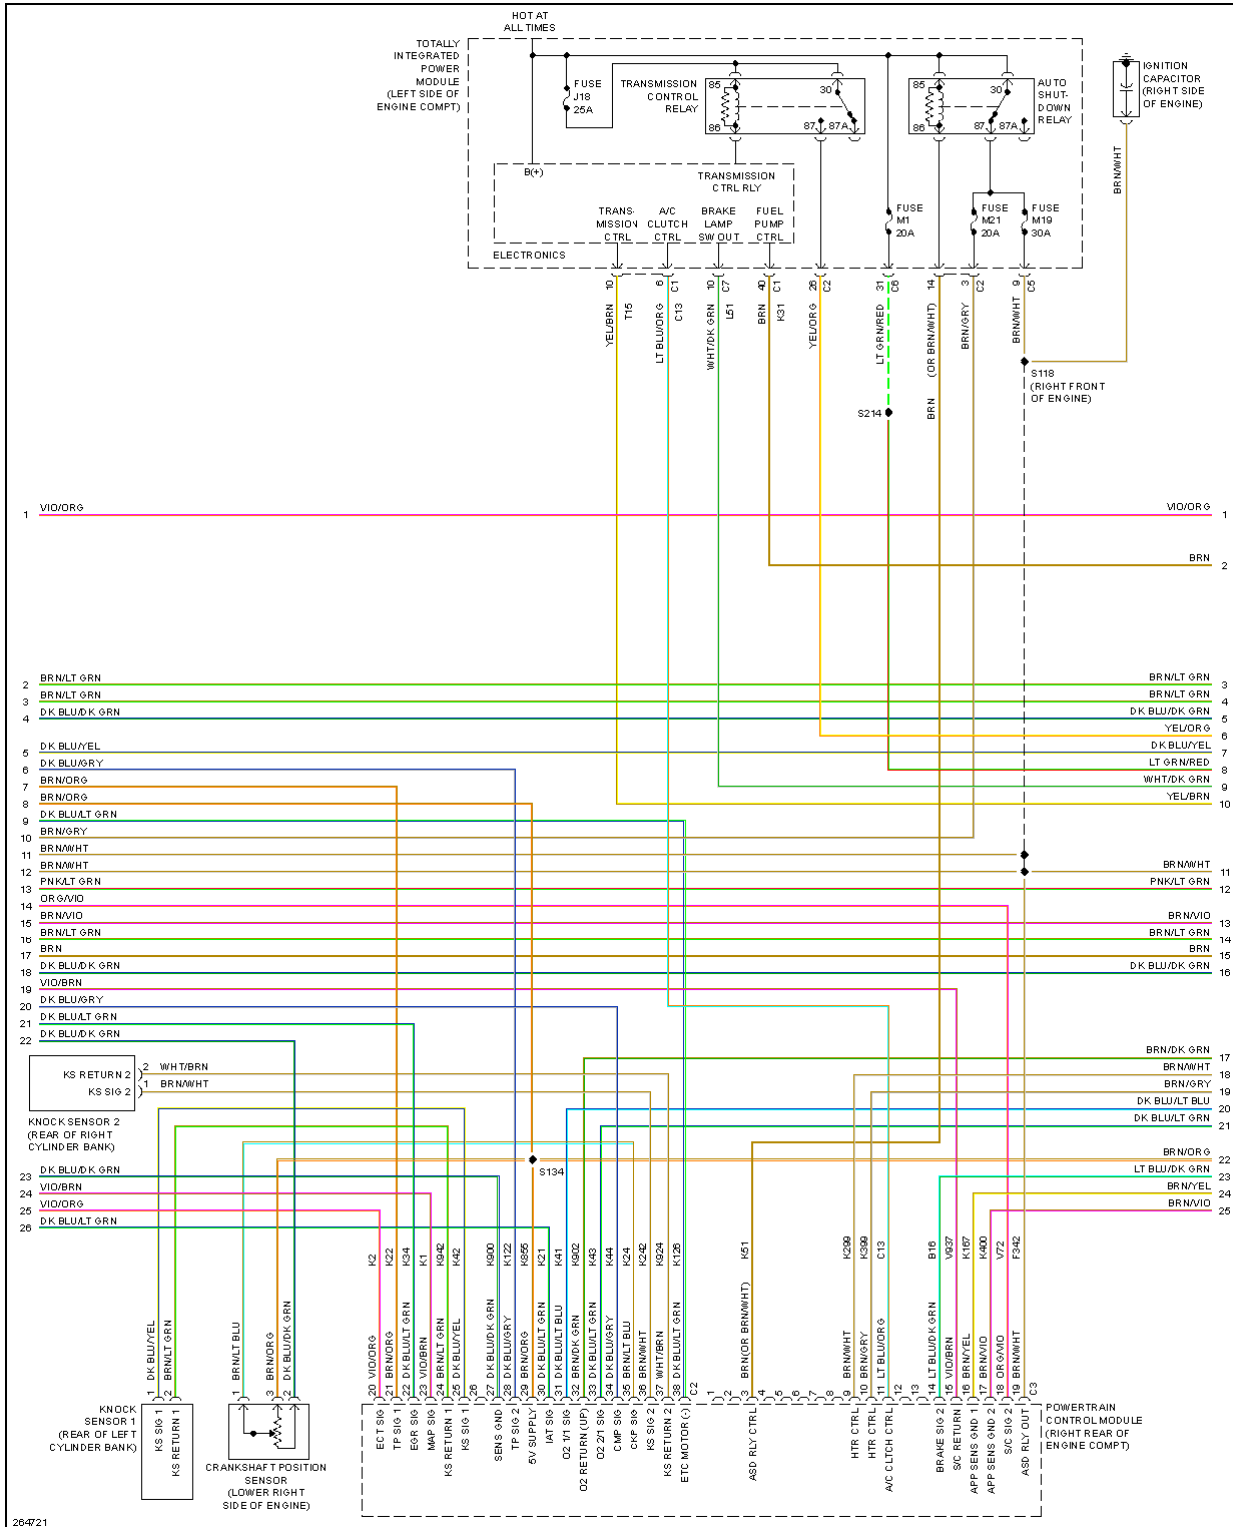

Fig. 10: Cruise Control Circuit

DEFOGGERS

2007 Dodge Nitro R/T

2007 SYSTEM WIRING DIAGRAMS Dodge - Nitro

Fig. 11: Defoggers Circuit

ELECTRONIC POWER STEERING

2007 Dodge Nitro R/T

2007 SYSTEM WIRING DIAGRAMS Dodge - Nitro

Fig. 12: Electronic Power Steering Circuit

ENGINE PERFORMANCE

3.7L

2007 Dodge Nitro R/T

2007 SYSTEM WIRING DIAGRAMS Dodge - Nitro

Fig. 13: 3.7L, Engine Performance Circuit (1 of 5)

2007 Dodge Nitro R/T

2007 SYSTEM WIRING DIAGRAMS Dodge - Nitro

Fig. 14: 3.7L, Engine Performance Circuit (2 of 5)

2007 Dodge Nitro R/T

2007 SYSTEM WIRING DIAGRAMS Dodge - Nitro

Fig. 15: 3.7L, Engine Performance Circuit (3 of 5)

2007 Dodge Nitro R/T

2007 SYSTEM WIRING DIAGRAMS Dodge - Nitro

Fig. 16: 3.7L, Engine Performance Circuit (4 of 5)

2007 Dodge Nitro R/T

2007 SYSTEM WIRING DIAGRAMS Dodge - Nitro

Fig. 17: 3.7L, Engine Performance Circuit (5 of 5)

4.0L

2007 Dodge Nitro R/T

2007 SYSTEM WIRING DIAGRAMS Dodge - Nitro