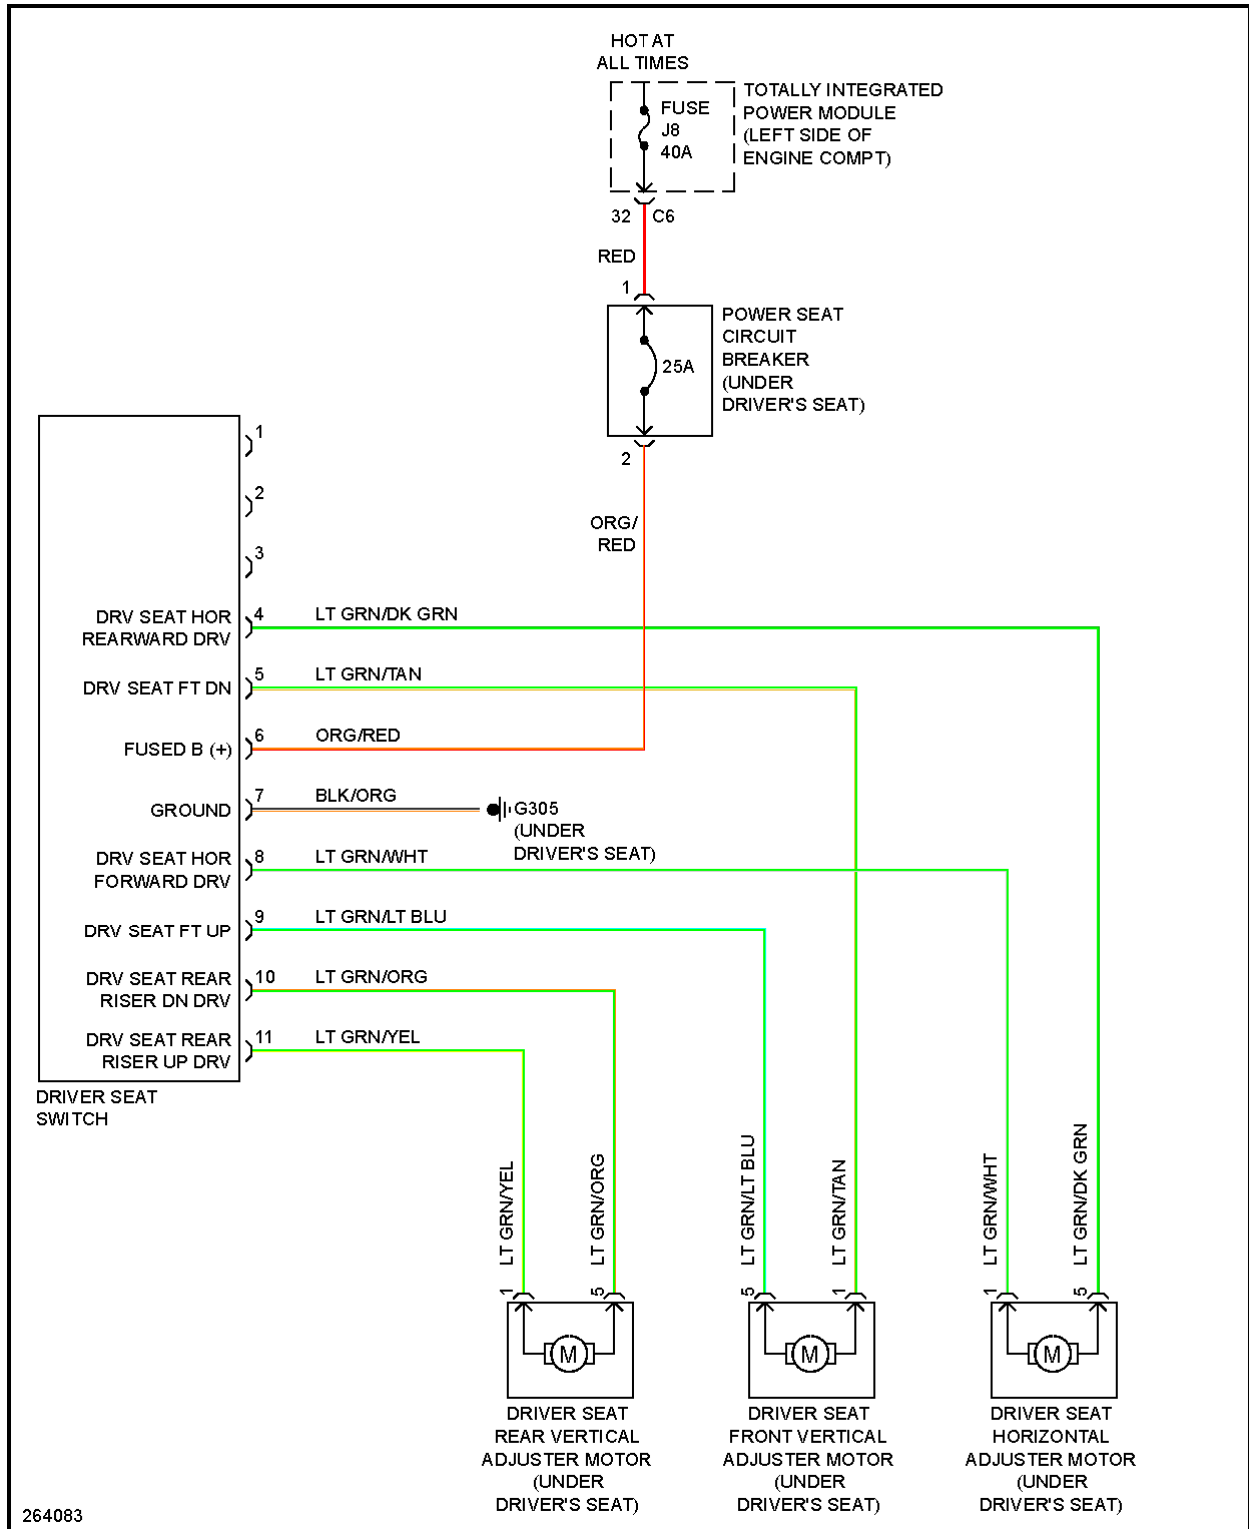

2007 Dodge Nitro R/T

2007 SYSTEM WIRING DIAGRAMS Dodge - Nitro

Fig. 41: Power Mirrors Circuit, Except Base

POWER SEATS

2007 Dodge Nitro R/T

2007 SYSTEM WIRING DIAGRAMS Dodge - Nitro

Fig. 42: Heated Seats Circuit

2007 Dodge Nitro R/T

2007 SYSTEM WIRING DIAGRAMS Dodge - Nitro

Fig. 43: Power Seat Circuit

POWER TOP/SUNROOF

2007 Dodge Nitro R/T

2007 SYSTEM WIRING DIAGRAMS Dodge - Nitro

Fig. 44: Power Top/Sunroof Circuit

POWER WINDOWS

2007 Dodge Nitro R/T

2007 SYSTEM WIRING DIAGRAMS Dodge - Nitro

Fig. 45: Power Windows Circuit, Base

2007 Dodge Nitro R/T

2007 SYSTEM WIRING DIAGRAMS Dodge - Nitro

Fig. 46: Power Windows Circuit, Except Base