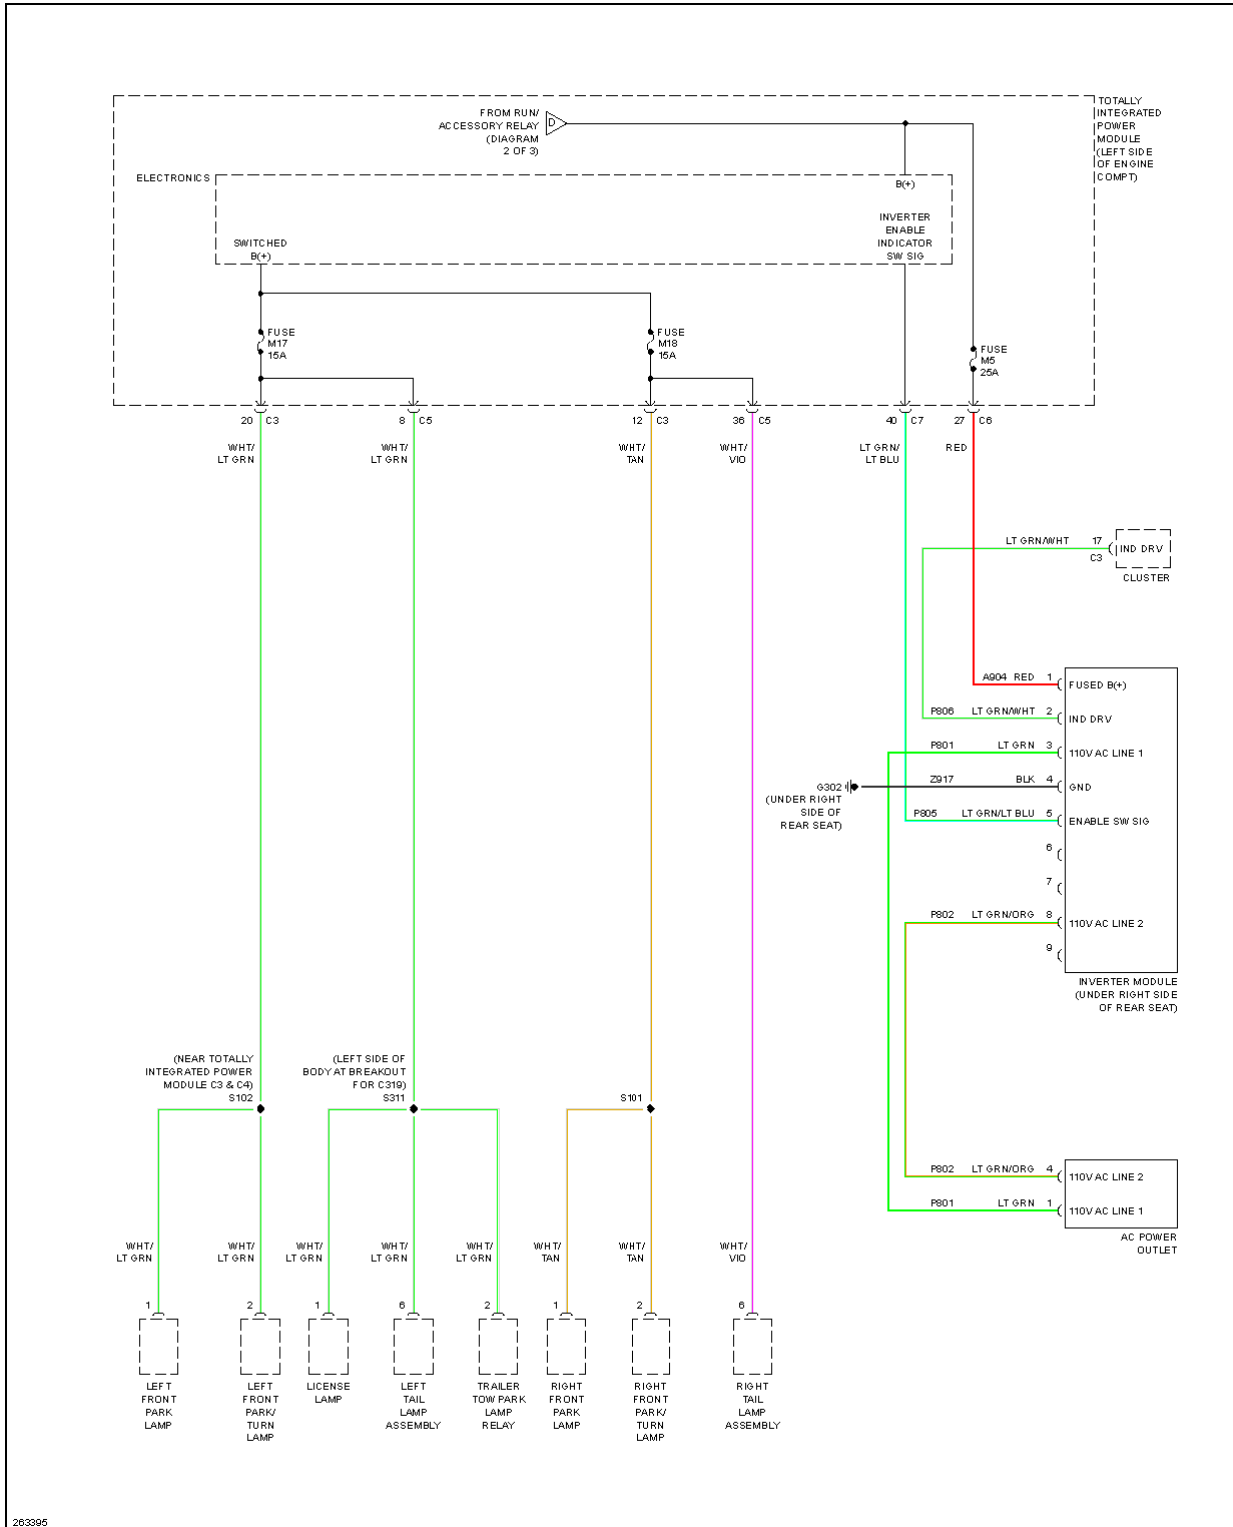

2007 SYSTEM WIRING DIAGRAMS Dodge - Nitro

Fig. 30: Interior Lights Circuit

NAVIGATION

2007 Dodge Nitro R/T

2007 SYSTEM WIRING DIAGRAMS Dodge - Nitro

Fig. 31: Navigation Circuit

2007 Dodge Nitro R/T

2007 SYSTEM WIRING DIAGRAMS Dodge - Nitro

Fig. 32: Parking Assistant Circuit

POWER DISTRIBUTION

2007 Dodge Nitro R/T

2007 SYSTEM WIRING DIAGRAMS Dodge - Nitro

2007 Dodge Nitro R/T

2007 SYSTEM WIRING DIAGRAMS Dodge - Nitro

Fig. 33: Power Distribution Circuit (1 of 3)

2007 Dodge Nitro R/T

2007 SYSTEM WIRING DIAGRAMS Dodge - Nitro

2007 Dodge Nitro R/T

2007 SYSTEM WIRING DIAGRAMS Dodge - Nitro

Fig. 34: Power Distribution Circuit (2 of 3)

2007 Dodge Nitro R/T

2007 SYSTEM WIRING DIAGRAMS Dodge - Nitro

Fig. 35: Power Distribution Circuit (3 of 3)

POWER DOOR LOCKS

2007 Dodge Nitro R/T

2007 SYSTEM WIRING DIAGRAMS Dodge - Nitro

Fig. 36: Power Door Locks Circuit (1 of 2)

2007 Dodge Nitro R/T

2007 SYSTEM WIRING DIAGRAMS Dodge - Nitro