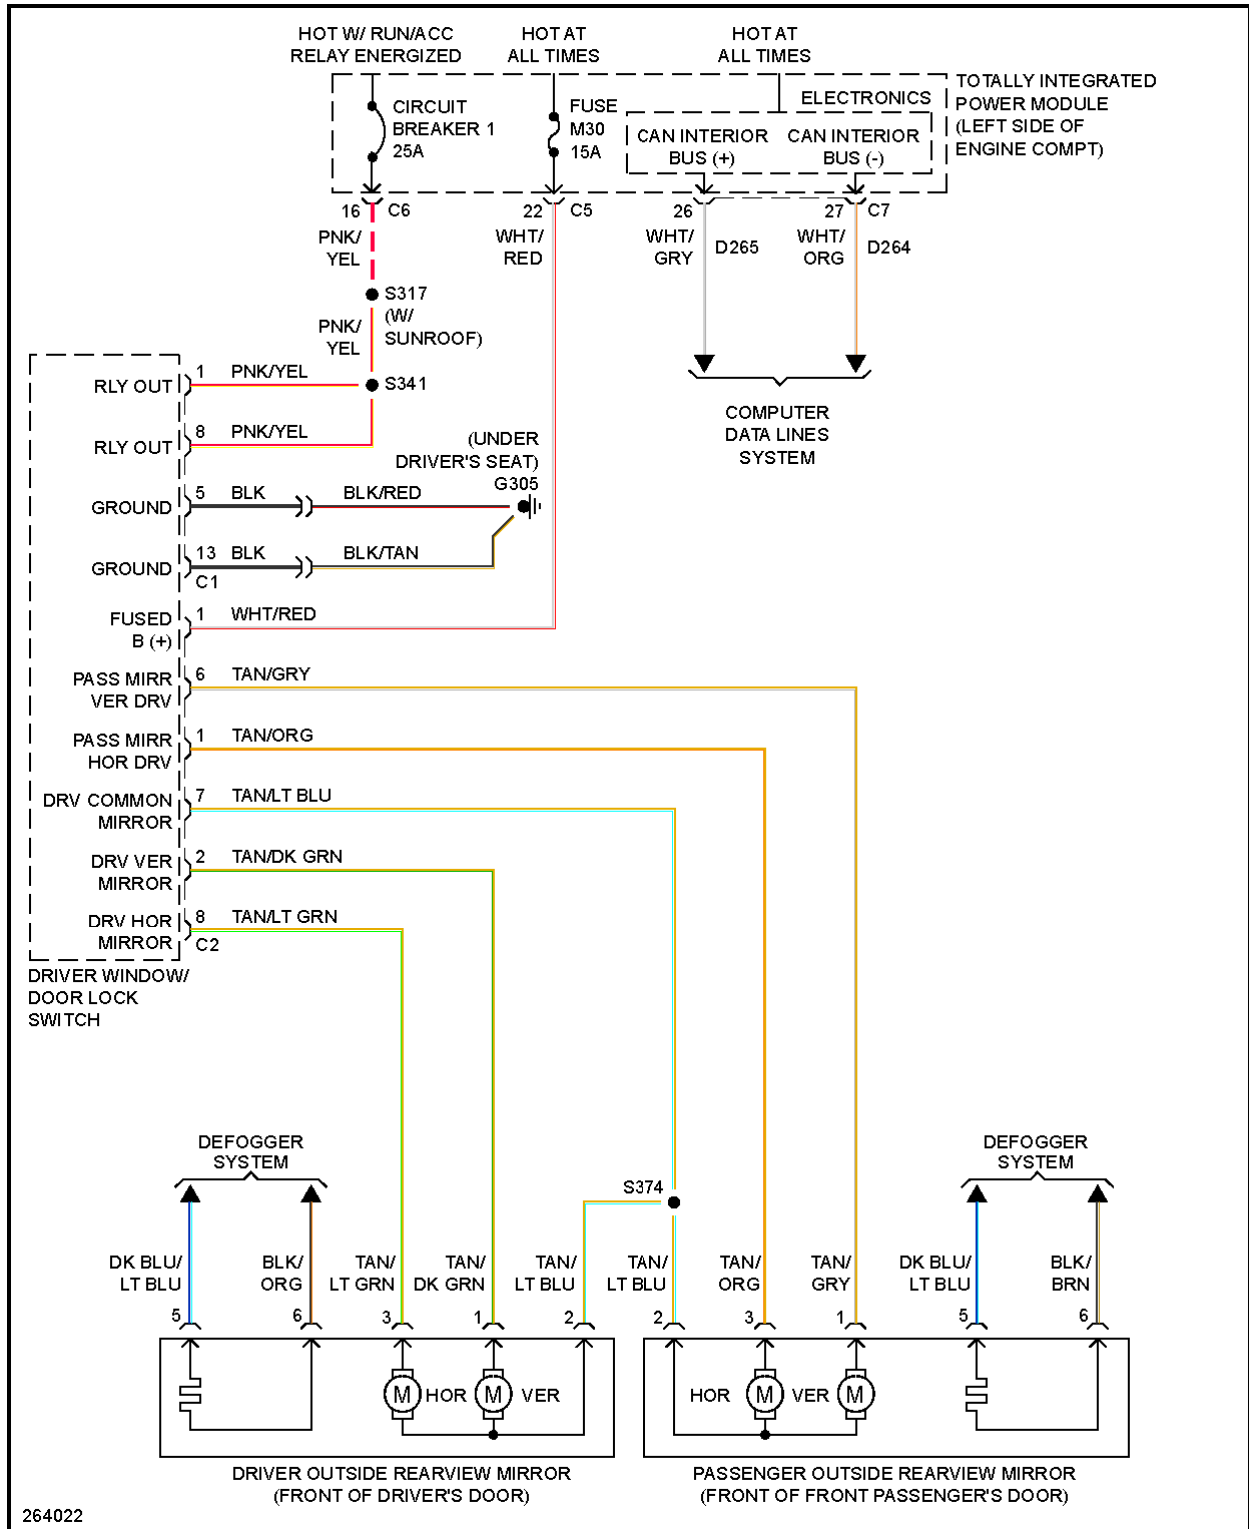

Fig. 37: Power Door Locks Circuit (2 of 2)

POWER MIRRORS

2007 Dodge Nitro R/T

2007 SYSTEM WIRING DIAGRAMS Dodge - Nitro

Fig. 38: Automatic Day/Night Mirror Circuit, W/ Hands Free

2007 Dodge Nitro R/T

2007 SYSTEM WIRING DIAGRAMS Dodge - Nitro

2007 Dodge Nitro R/T

2007 SYSTEM WIRING DIAGRAMS Dodge - Nitro

Fig. 39: Automatic Day/Night Mirror Circuit, W/O Hands Free

2007 Dodge Nitro R/T

2007 SYSTEM WIRING DIAGRAMS Dodge - Nitro

Fig. 40: Power Mirrors Circuit, Base

2007 Dodge Nitro R/T

2007 SYSTEM WIRING DIAGRAMS Dodge - Nitro

Fig. 41: Power Mirrors Circuit, Except Base

POWER SEATS

2007 Dodge Nitro R/T

2007 SYSTEM WIRING DIAGRAMS Dodge - Nitro

Fig. 42: Heated Seats Circuit

2007 Dodge Nitro R/T

2007 SYSTEM WIRING DIAGRAMS Dodge - Nitro

Fig. 43: Power Seat Circuit

POWER TOP/SUNROOF

2007 Dodge Nitro R/T

2007 SYSTEM WIRING DIAGRAMS Dodge - Nitro

Fig. 44: Power Top/Sunroof Circuit