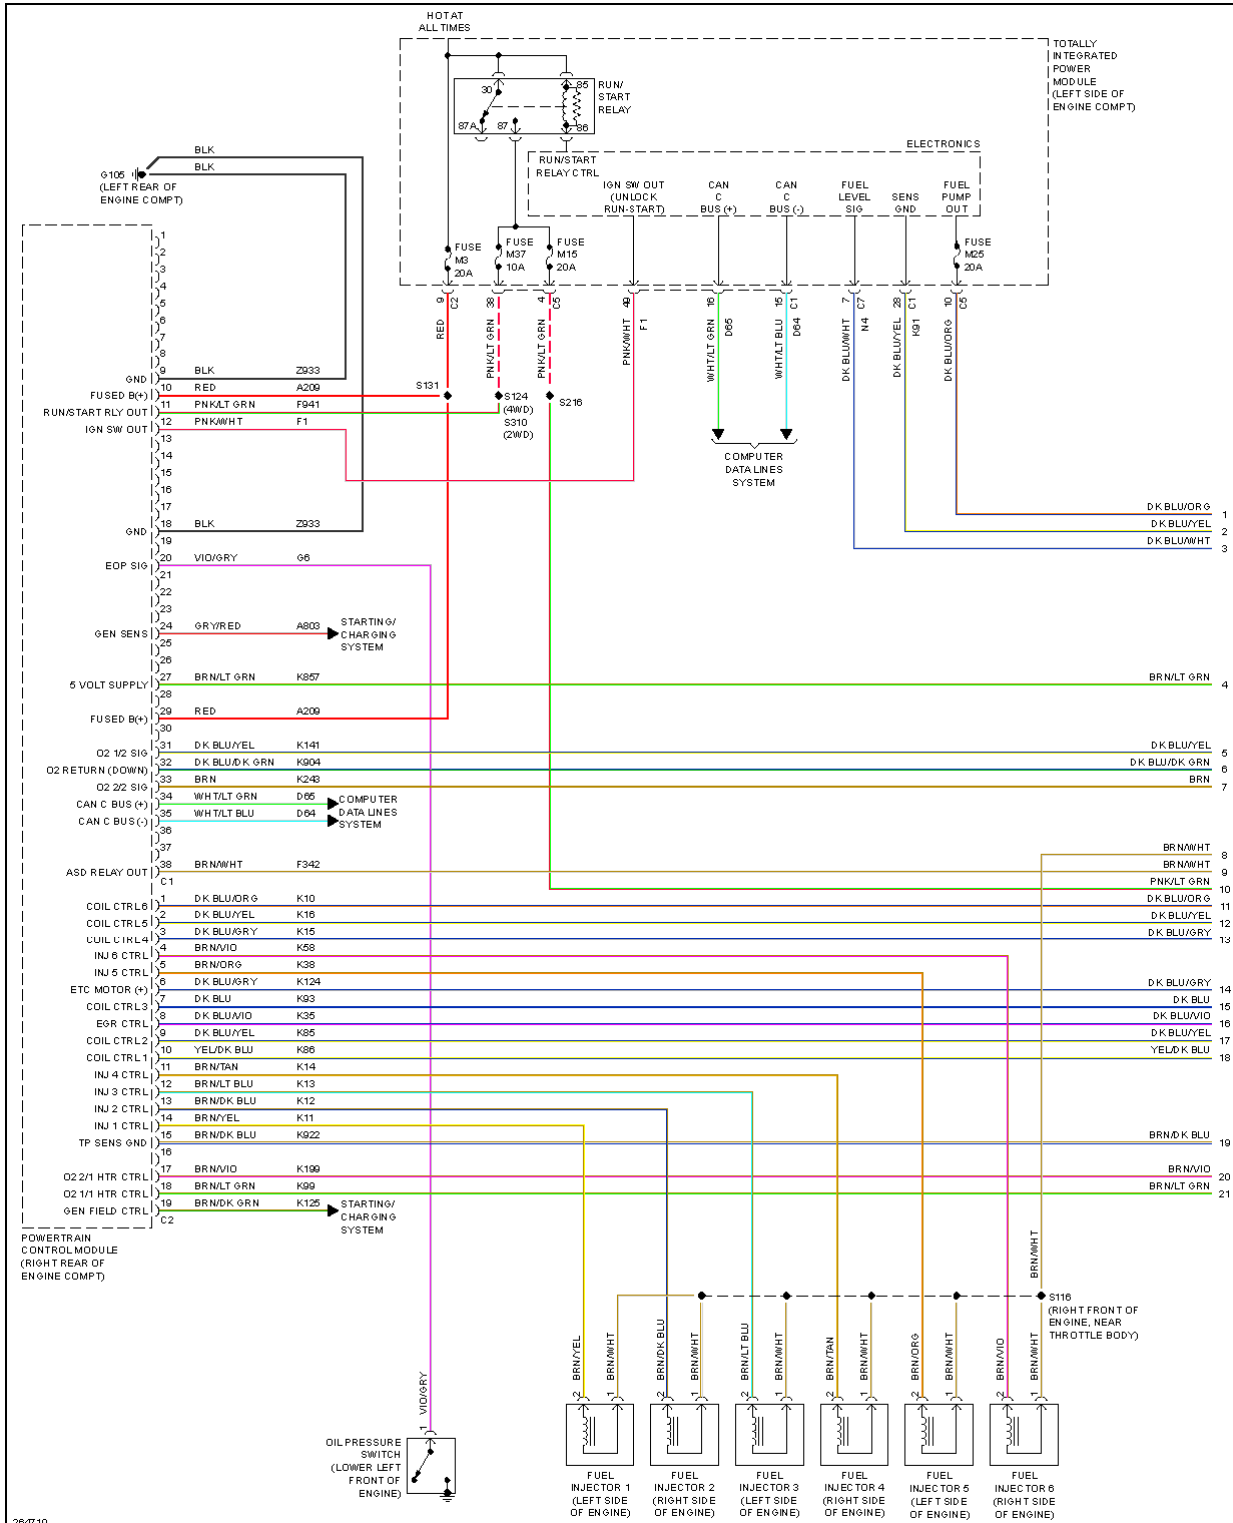

Fig. 10: Cruise Control Circuit

DEFOGGERS

2007 Dodge Nitro R/T

2007 SYSTEM WIRING DIAGRAMS Dodge - Nitro

Fig. 11: Defoggers Circuit

ELECTRONIC POWER STEERING

2007 Dodge Nitro R/T

2007 SYSTEM WIRING DIAGRAMS Dodge - Nitro

Fig. 12: Electronic Power Steering Circuit

ENGINE PERFORMANCE

3.7L

2007 Dodge Nitro R/T

2007 SYSTEM WIRING DIAGRAMS Dodge - Nitro

Fig. 13: 3.7L, Engine Performance Circuit (1 of 5)

2007 Dodge Nitro R/T

2007 SYSTEM WIRING DIAGRAMS Dodge - Nitro

Fig. 14: 3.7L, Engine Performance Circuit (2 of 5)

2007 Dodge Nitro R/T

2007 SYSTEM WIRING DIAGRAMS Dodge - Nitro

Fig. 15: 3.7L, Engine Performance Circuit (3 of 5)

2007 Dodge Nitro R/T

2007 SYSTEM WIRING DIAGRAMS Dodge - Nitro

Fig. 16: 3.7L, Engine Performance Circuit (4 of 5)

2007 Dodge Nitro R/T

2007 SYSTEM WIRING DIAGRAMS Dodge - Nitro

Fig. 17: 3.7L, Engine Performance Circuit (5 of 5)

4.0L

2007 Dodge Nitro R/T

2007 SYSTEM WIRING DIAGRAMS Dodge - Nitro