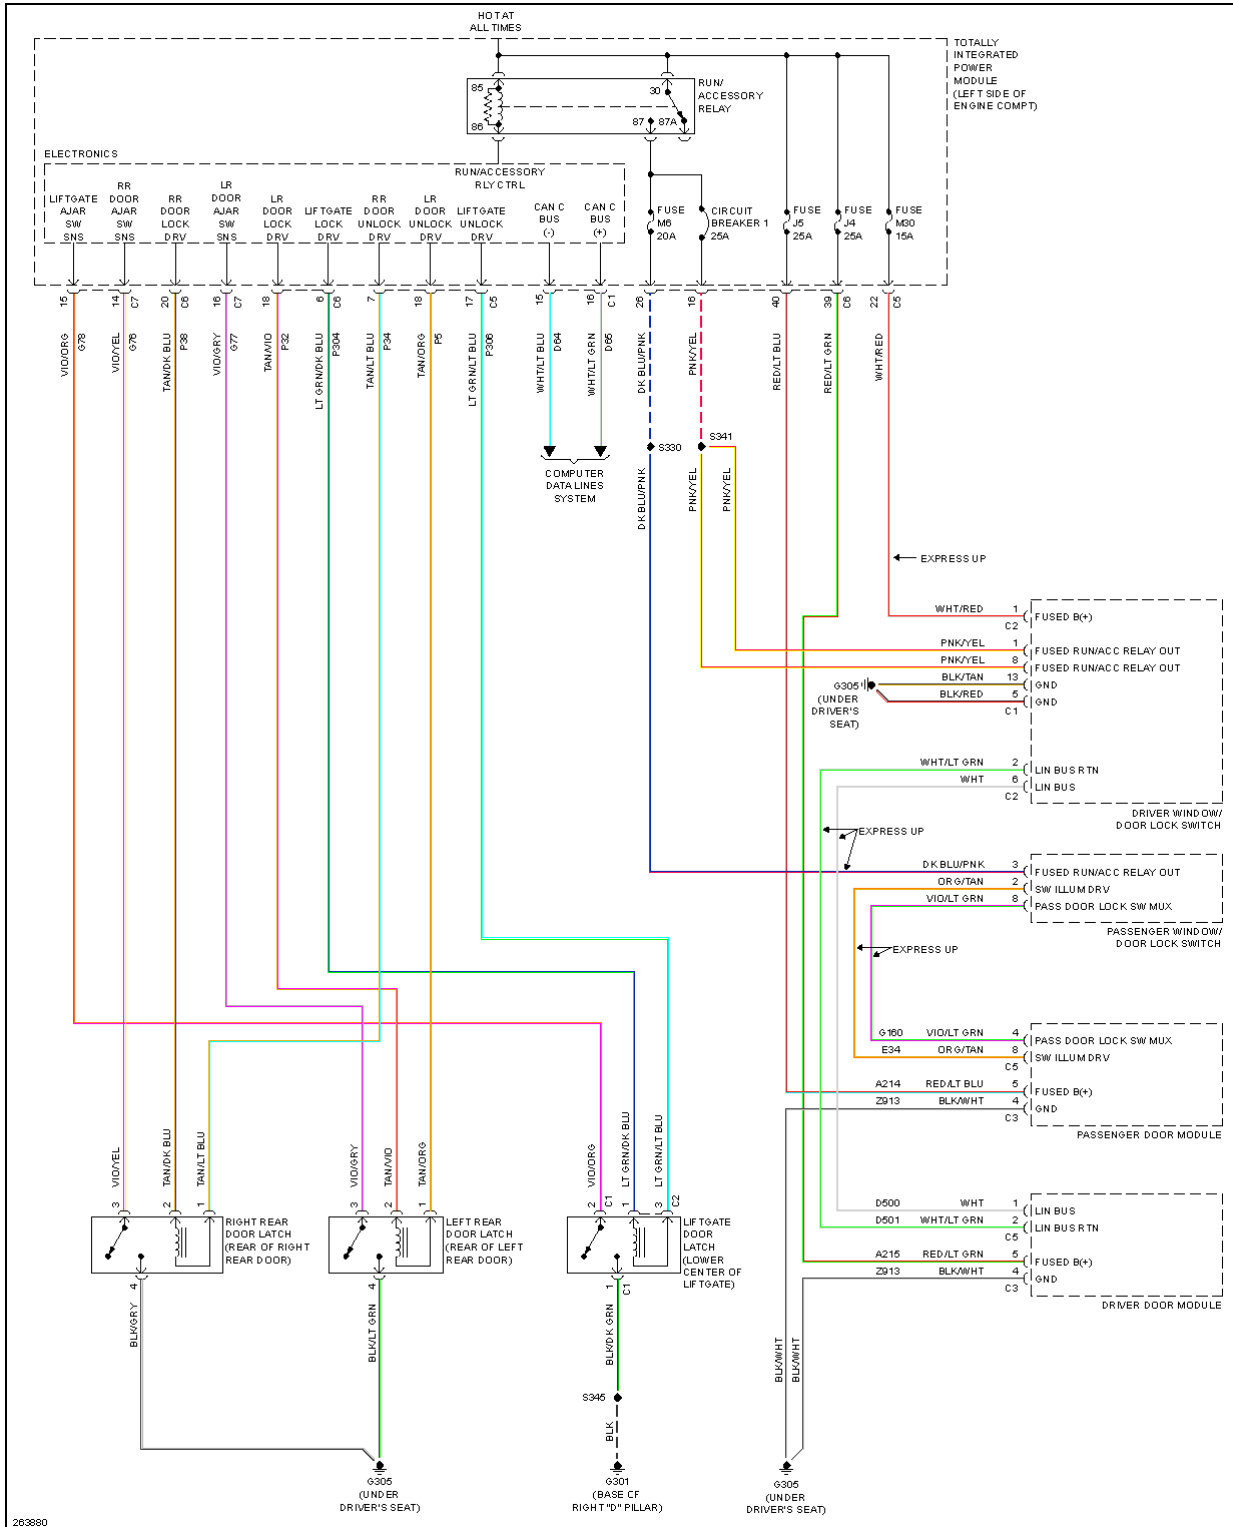

AIR CONDITIONING

Fig. 1: Manual A/C Circuit

ANTI-LOCK BRAKES

2007 Dodge Nitro R/T

2007 SYSTEM WIRING DIAGRAMS Dodge - Nitro

Fig. 2: Anti-lock Brakes Circuit

ANTI-THEFT

2007 Dodge Nitro R/T

2007 SYSTEM WIRING DIAGRAMS Dodge - Nitro

Fig. 3: Anti-theft Circuit (1 of 2)

2007 Dodge Nitro R/T

2007 SYSTEM WIRING DIAGRAMS Dodge - Nitro

Fig. 4: Anti-theft Circuit (2 of 2)

BODY CONTROL MODULES

2007 Dodge Nitro R/T

2007 SYSTEM WIRING DIAGRAMS Dodge - Nitro

2007 Dodge Nitro R/T

2007 SYSTEM WIRING DIAGRAMS Dodge - Nitro

Fig. 5: Body Control Modules Circuit (1 of 2)

2007 Dodge Nitro R/T

2007 SYSTEM WIRING DIAGRAMS Dodge - Nitro

Fig. 6: Body Control Modules Circuit (2 of 2)

COMPUTER DATA LINES

2007 Dodge Nitro R/T

2007 SYSTEM WIRING DIAGRAMS Dodge - Nitro

Fig. 7: Computer Data Lines Circuit (1 of 2)

2007 Dodge Nitro R/T

2007 SYSTEM WIRING DIAGRAMS Dodge - Nitro