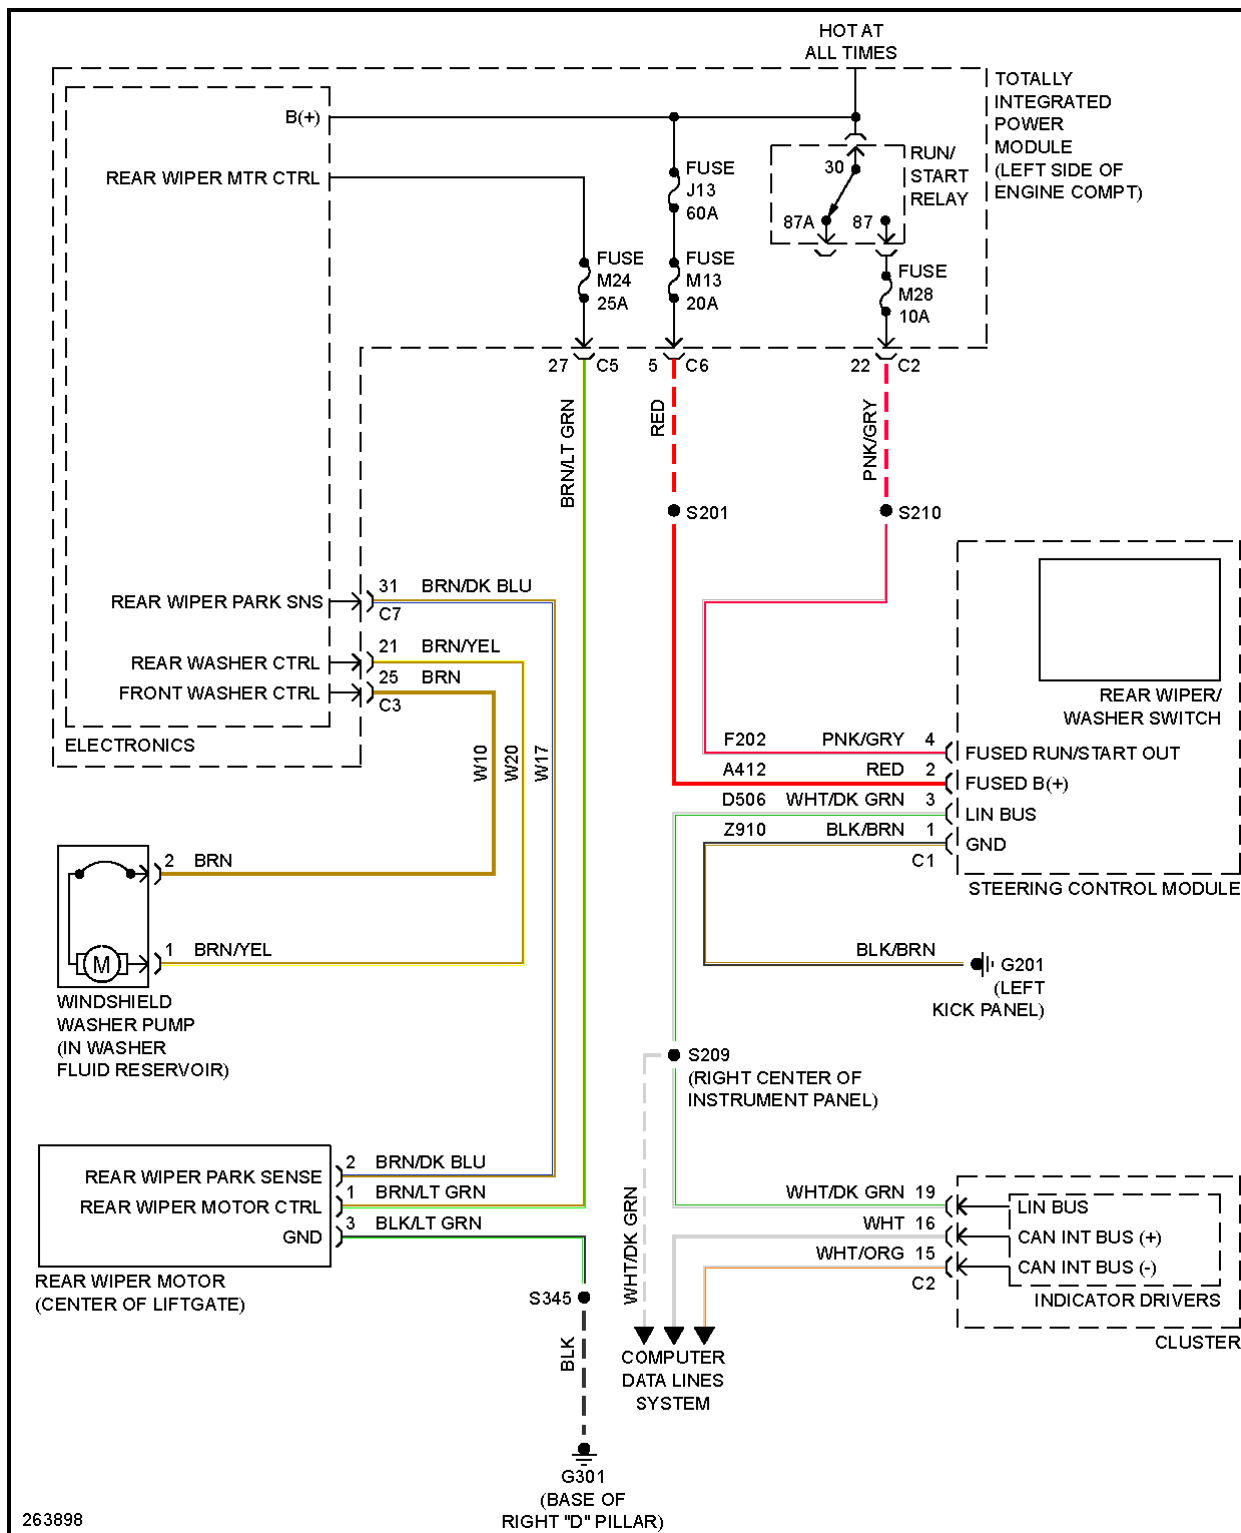

Fig. 58: 3.7L, A/T Circuit

4.0L

2007 Dodge Nitro R/T

2007 SYSTEM WIRING DIAGRAMS Dodge - Nitro

Fig. 59: 4.0L, A/T Circuit

WARNING SYSTEMS

2007 Dodge Nitro R/T

2007 SYSTEM WIRING DIAGRAMS Dodge - Nitro

2007 Dodge Nitro R/T

2007 SYSTEM WIRING DIAGRAMS Dodge - Nitro

Fig. 60: Chime Circuit

2007 Dodge Nitro R/T

2007 SYSTEM WIRING DIAGRAMS Dodge - Nitro

Fig. 61: Tire Pressure Monitoring Circuit

WIPER/WASHER

2007 Dodge Nitro R/T

2007 SYSTEM WIRING DIAGRAMS Dodge - Nitro

Fig. 62: Front Wiper/Washer Circuit

2007 Dodge Nitro R/T

2007 SYSTEM WIRING DIAGRAMS Dodge - Nitro

Fig. 63: Rear Wiper/Washer Circuit