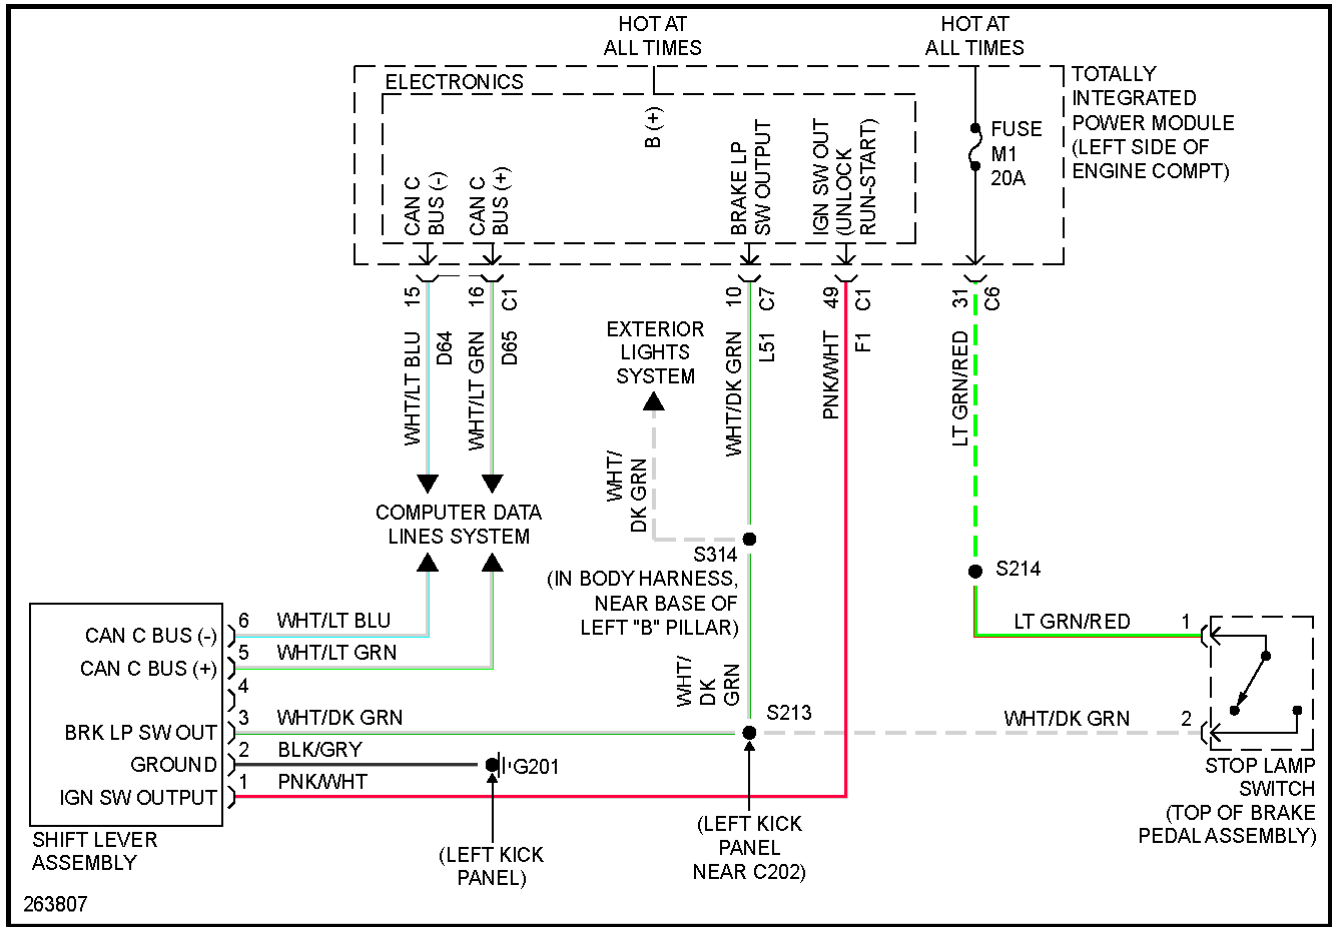

2007 SYSTEM WIRING DIAGRAMS Dodge - Nitro

Fig. 49: Radio Circuit, Premium (1 of 2)

Fig. 50: Radio Circuit, Premium (2 of 2)

SHIFT INTERLOCK

2007 Dodge Nitro R/T

2007 SYSTEM WIRING DIAGRAMS Dodge - Nitro

2007 Dodge Nitro R/T

2007 SYSTEM WIRING DIAGRAMS Dodge - Nitro

Fig. 51: Shift Interlock Circuit, W/ NAG1 Transmission

2007 Dodge Nitro R/T

2007 SYSTEM WIRING DIAGRAMS Dodge - Nitro

Fig. 52: Shift Interlock Circuit, W/ RLE Transmission