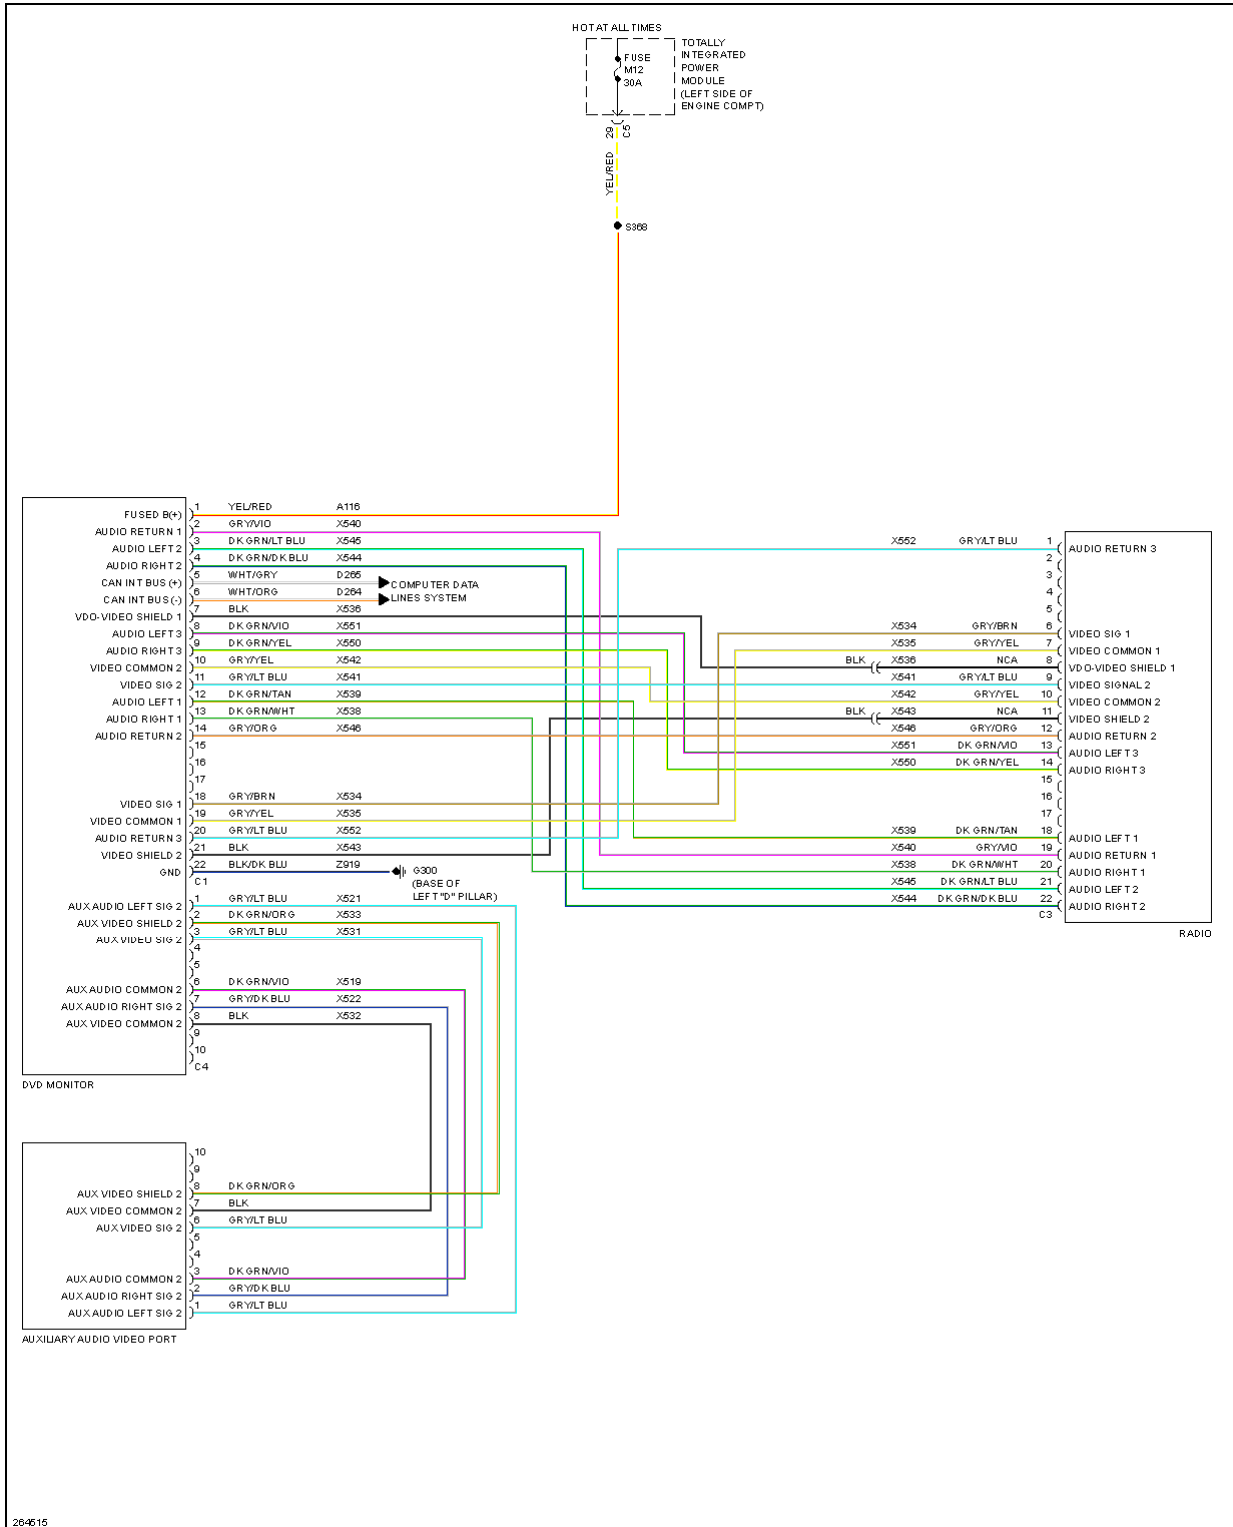

POWER WINDOWS

2007 Dodge Nitro R/T

2007 SYSTEM WIRING DIAGRAMS Dodge - Nitro

Fig. 45: Power Windows Circuit, Base

2007 Dodge Nitro R/T

2007 SYSTEM WIRING DIAGRAMS Dodge - Nitro

Fig. 46: Power Windows Circuit, Except Base

RADIO

2007 Dodge Nitro R/T

2007 SYSTEM WIRING DIAGRAMS Dodge - Nitro

Fig. 47: DVD Player Circuit

2007 Dodge Nitro R/T

2007 SYSTEM WIRING DIAGRAMS Dodge - Nitro

Fig. 48: Radio Circuit, Base

2007 Dodge Nitro R/T

2007 SYSTEM WIRING DIAGRAMS Dodge - Nitro

Fig. 49: Radio Circuit, Premium (1 of 2)

Fig. 50: Radio Circuit, Premium (2 of 2)

SHIFT INTERLOCK

2007 Dodge Nitro R/T

2007 SYSTEM WIRING DIAGRAMS Dodge - Nitro

2007 Dodge Nitro R/T

2007 SYSTEM WIRING DIAGRAMS Dodge - Nitro

Fig. 51: Shift Interlock Circuit, W/ NAG1 Transmission

2007 Dodge Nitro R/T

2007 SYSTEM WIRING DIAGRAMS Dodge - Nitro

Fig. 52: Shift Interlock Circuit, W/ RLE Transmission