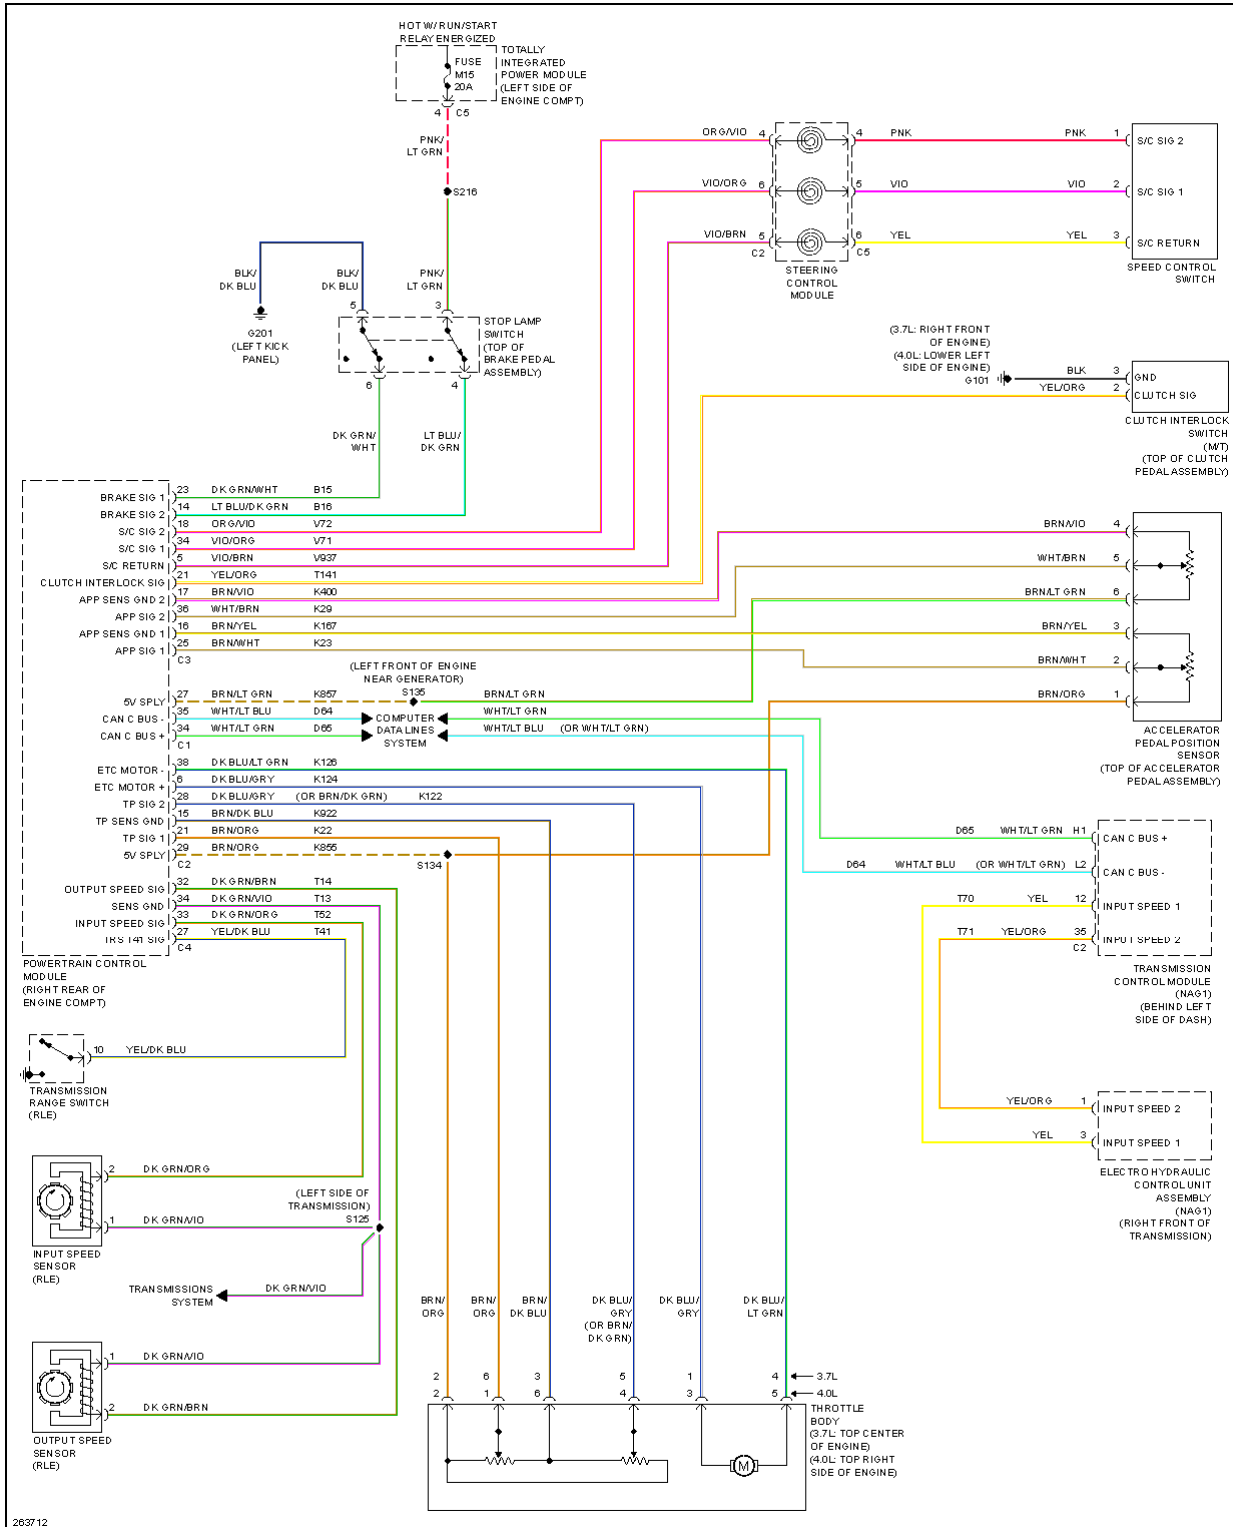

Fig. 6: Body Control Modules Circuit (2 of 2)

COMPUTER DATA LINES

2007 Dodge Nitro R/T

2007 SYSTEM WIRING DIAGRAMS Dodge - Nitro

Fig. 7: Computer Data Lines Circuit (1 of 2)

2007 Dodge Nitro R/T

2007 SYSTEM WIRING DIAGRAMS Dodge - Nitro

Fig. 8: Computer Data Lines Circuit (2 of 2)

COOLING FAN

2007 Dodge Nitro R/T

2007 SYSTEM WIRING DIAGRAMS Dodge - Nitro

Fig. 9: Cooling Fan Circuit

CRUISE CONTROL

2007 Dodge Nitro R/T

2007 SYSTEM WIRING DIAGRAMS Dodge - Nitro

Fig. 10: Cruise Control Circuit

DEFOGGERS

2007 Dodge Nitro R/T

2007 SYSTEM WIRING DIAGRAMS Dodge - Nitro

Fig. 11: Defoggers Circuit

ELECTRONIC POWER STEERING

2007 Dodge Nitro R/T

2007 SYSTEM WIRING DIAGRAMS Dodge - Nitro

Fig. 12: Electronic Power Steering Circuit

ENGINE PERFORMANCE

3.7L

2007 Dodge Nitro R/T

2007 SYSTEM WIRING DIAGRAMS Dodge - Nitro

Fig. 13: 3.7L, Engine Performance Circuit (1 of 5)

2007 Dodge Nitro R/T

2007 SYSTEM WIRING DIAGRAMS Dodge - Nitro