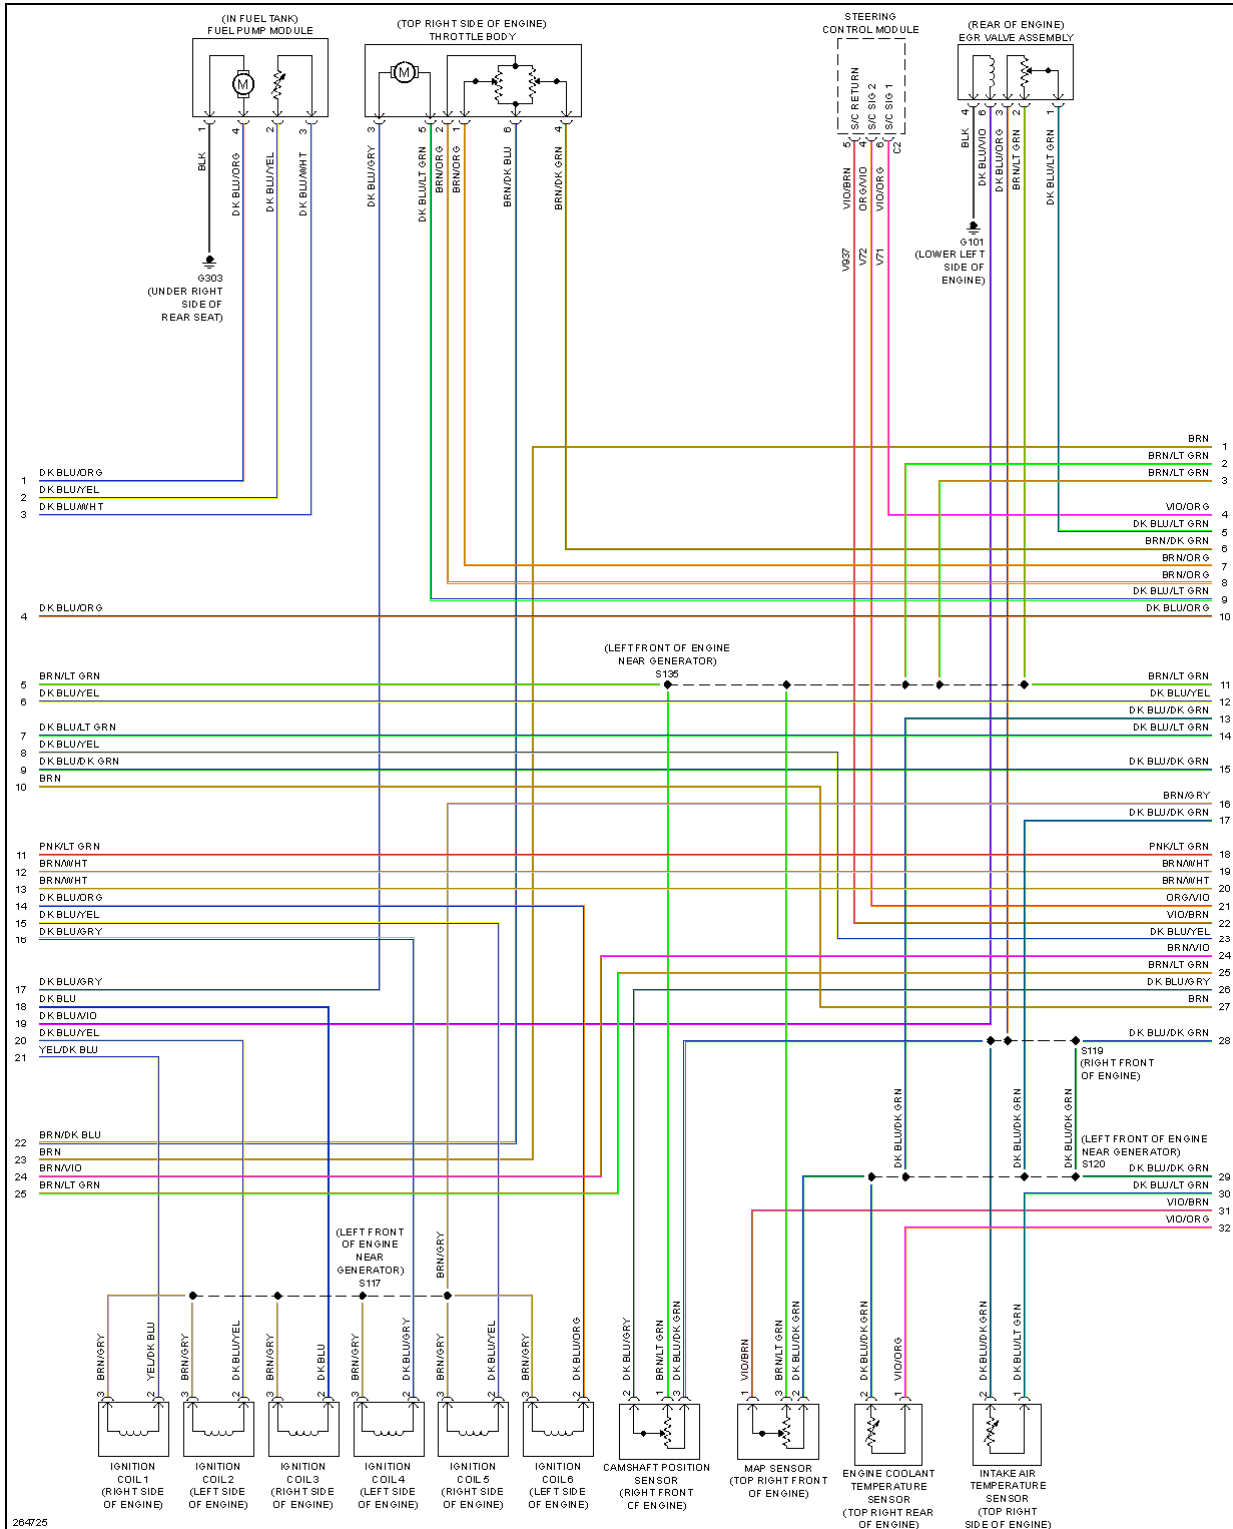

Fig. 14: 3.7L, Engine Performance Circuit (2 of 5)

2007 Dodge Nitro R/T

2007 SYSTEM WIRING DIAGRAMS Dodge - Nitro

Fig. 15: 3.7L, Engine Performance Circuit (3 of 5)

2007 Dodge Nitro R/T

2007 SYSTEM WIRING DIAGRAMS Dodge - Nitro

Fig. 16: 3.7L, Engine Performance Circuit (4 of 5)

2007 Dodge Nitro R/T

2007 SYSTEM WIRING DIAGRAMS Dodge - Nitro

Fig. 17: 3.7L, Engine Performance Circuit (5 of 5)

4.0L

2007 Dodge Nitro R/T

2007 SYSTEM WIRING DIAGRAMS Dodge - Nitro

Fig. 18: 4.0L, Engine Performance Circuit (1 of 4)

2007 Dodge Nitro R/T

2007 SYSTEM WIRING DIAGRAMS Dodge - Nitro

2007 Dodge Nitro R/T

2007 SYSTEM WIRING DIAGRAMS Dodge - Nitro

Fig. 19: 4.0L, Engine Performance Circuit (2 of 4)