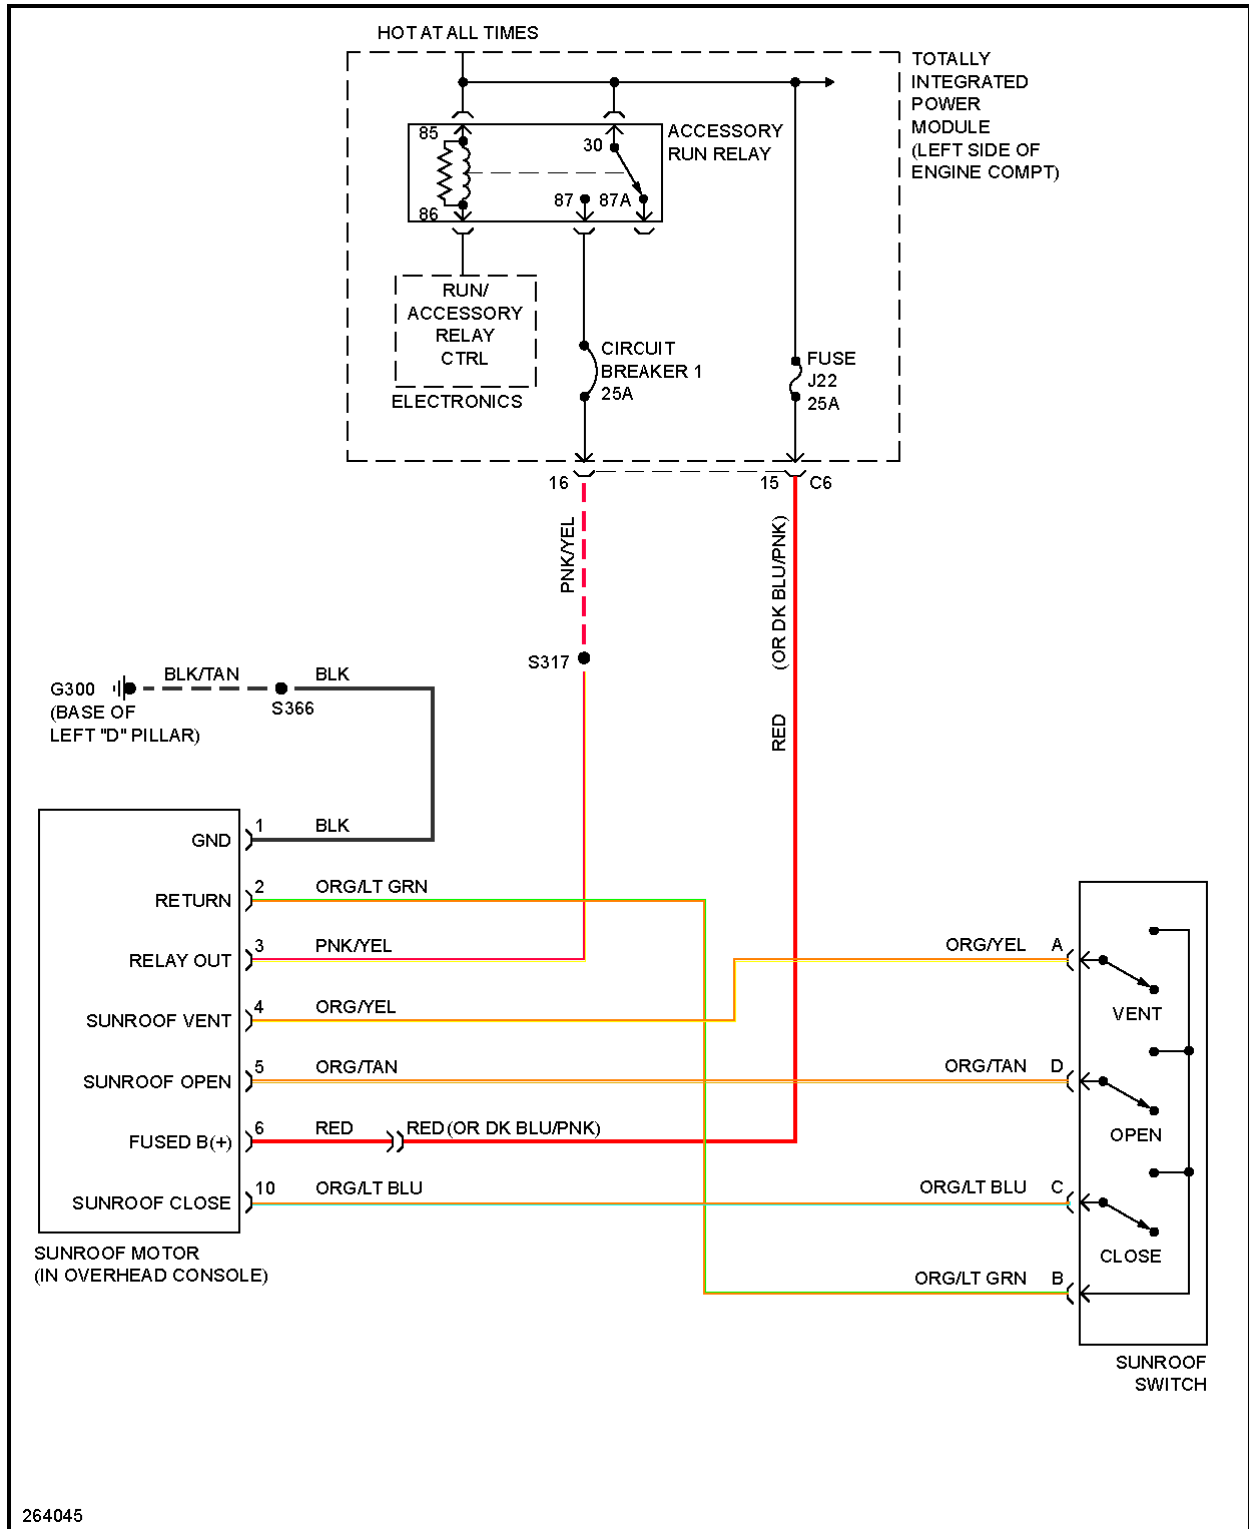

2007 Dodge Nitro R/T

2007 SYSTEM WIRING DIAGRAMS Dodge - Nitro

Fig. 41: Power Mirrors Circuit, Except Base

POWER SEATS

2007 Dodge Nitro R/T

2007 SYSTEM WIRING DIAGRAMS Dodge - Nitro

Fig. 42: Heated Seats Circuit

2007 Dodge Nitro R/T

2007 SYSTEM WIRING DIAGRAMS Dodge - Nitro

Fig. 43: Power Seat Circuit

POWER TOP/SUNROOF

2007 Dodge Nitro R/T

2007 SYSTEM WIRING DIAGRAMS Dodge - Nitro

Fig. 44: Power Top/Sunroof Circuit

POWER WINDOWS

2007 Dodge Nitro R/T

2007 SYSTEM WIRING DIAGRAMS Dodge - Nitro

Fig. 45: Power Windows Circuit, Base

2007 Dodge Nitro R/T

2007 SYSTEM WIRING DIAGRAMS Dodge - Nitro

Fig. 46: Power Windows Circuit, Except Base