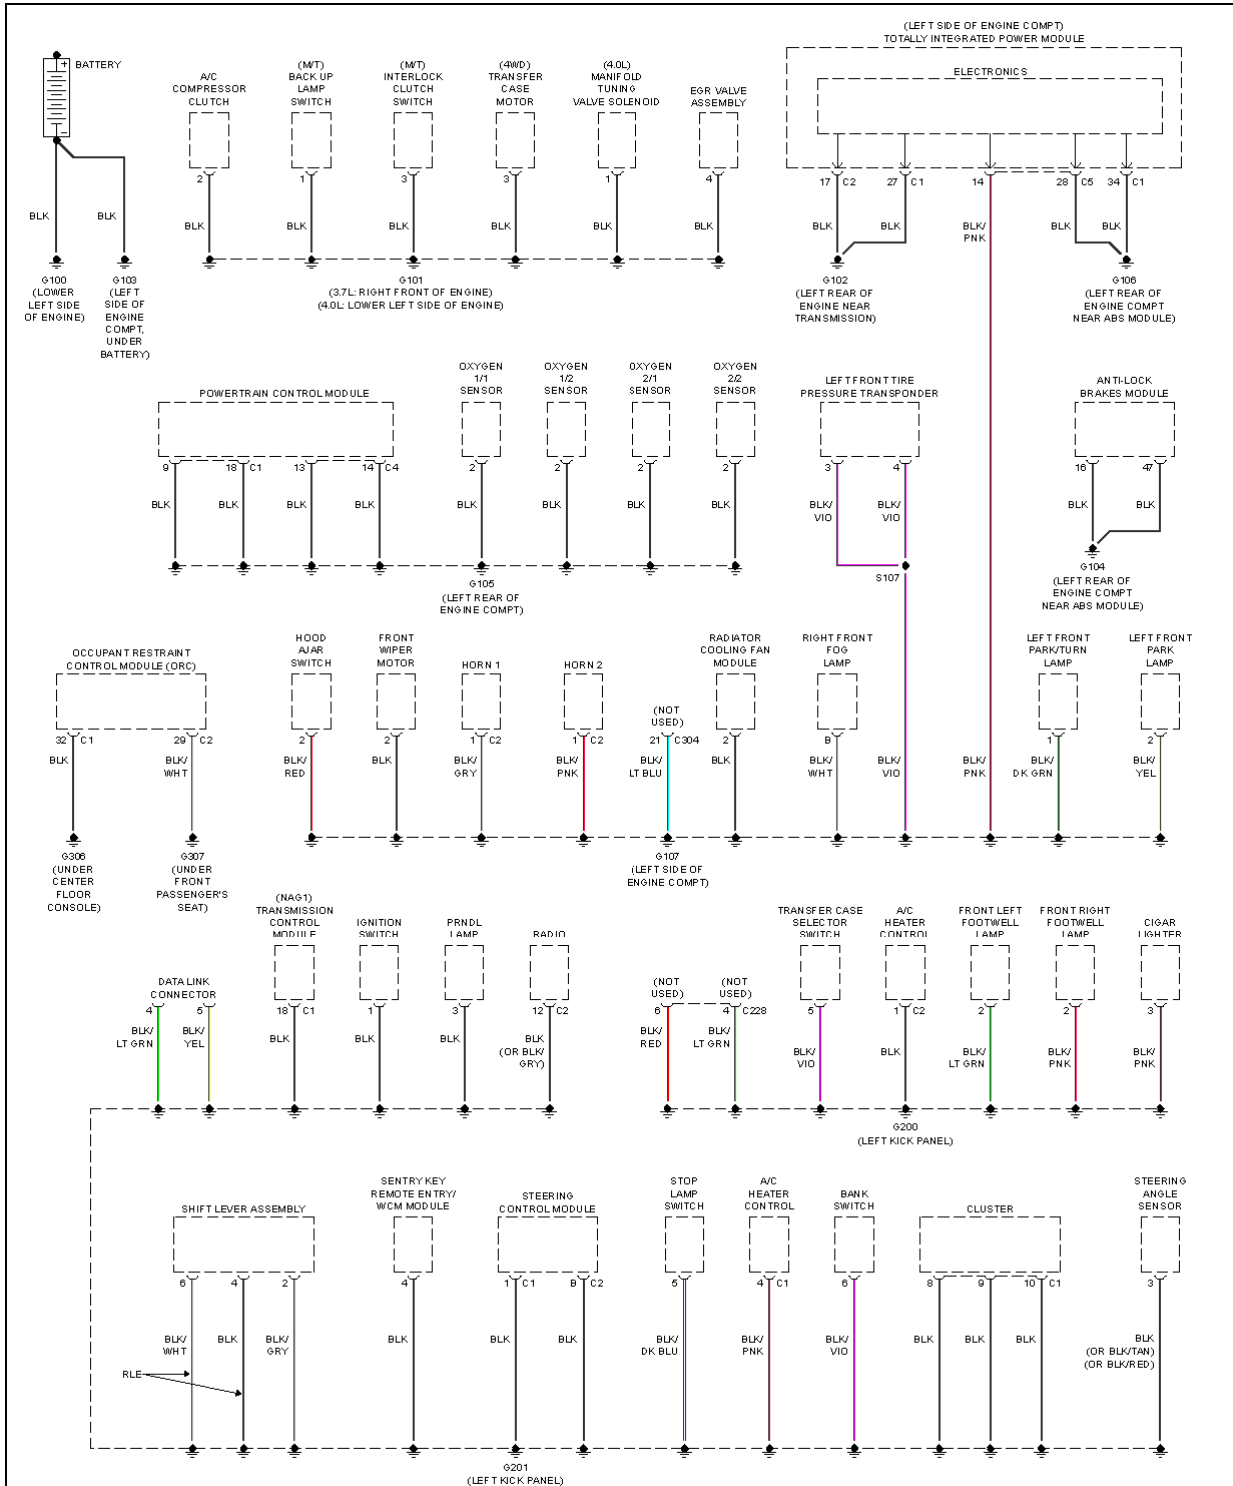

Fig. 18: 4.0L, Engine Performance Circuit (1 of 4)

2007 Dodge Nitro R/T

2007 SYSTEM WIRING DIAGRAMS Dodge - Nitro

2007 Dodge Nitro R/T

2007 SYSTEM WIRING DIAGRAMS Dodge - Nitro

Fig. 19: 4.0L, Engine Performance Circuit (2 of 4)

2007 Dodge Nitro R/T

2007 SYSTEM WIRING DIAGRAMS Dodge - Nitro

Fig. 20: 4.0L, Engine Performance Circuit (3 of 4)

2007 Dodge Nitro R/T

2007 SYSTEM WIRING DIAGRAMS Dodge - Nitro

Fig. 21: 4.0L, Engine Performance Circuit (4 of 4)

EXTERIOR LIGHTS

2007 Dodge Nitro R/T

2007 SYSTEM WIRING DIAGRAMS Dodge - Nitro

Fig. 22: Back-up Lamps Circuit

2007 Dodge Nitro R/T

2007 SYSTEM WIRING DIAGRAMS Dodge - Nitro

Fig. 23: Exterior Lamps Circuit (1 of 2)

Fig. 24: Exterior Lamps Circuit (2 of 2)

GROUND DISTRIBUTION

2007 Dodge Nitro R/T

2007 SYSTEM WIRING DIAGRAMS Dodge - Nitro

2007 Dodge Nitro R/T

2007 SYSTEM WIRING DIAGRAMS Dodge - Nitro

Fig. 25: Ground Distribution Circuit (1 of 2)