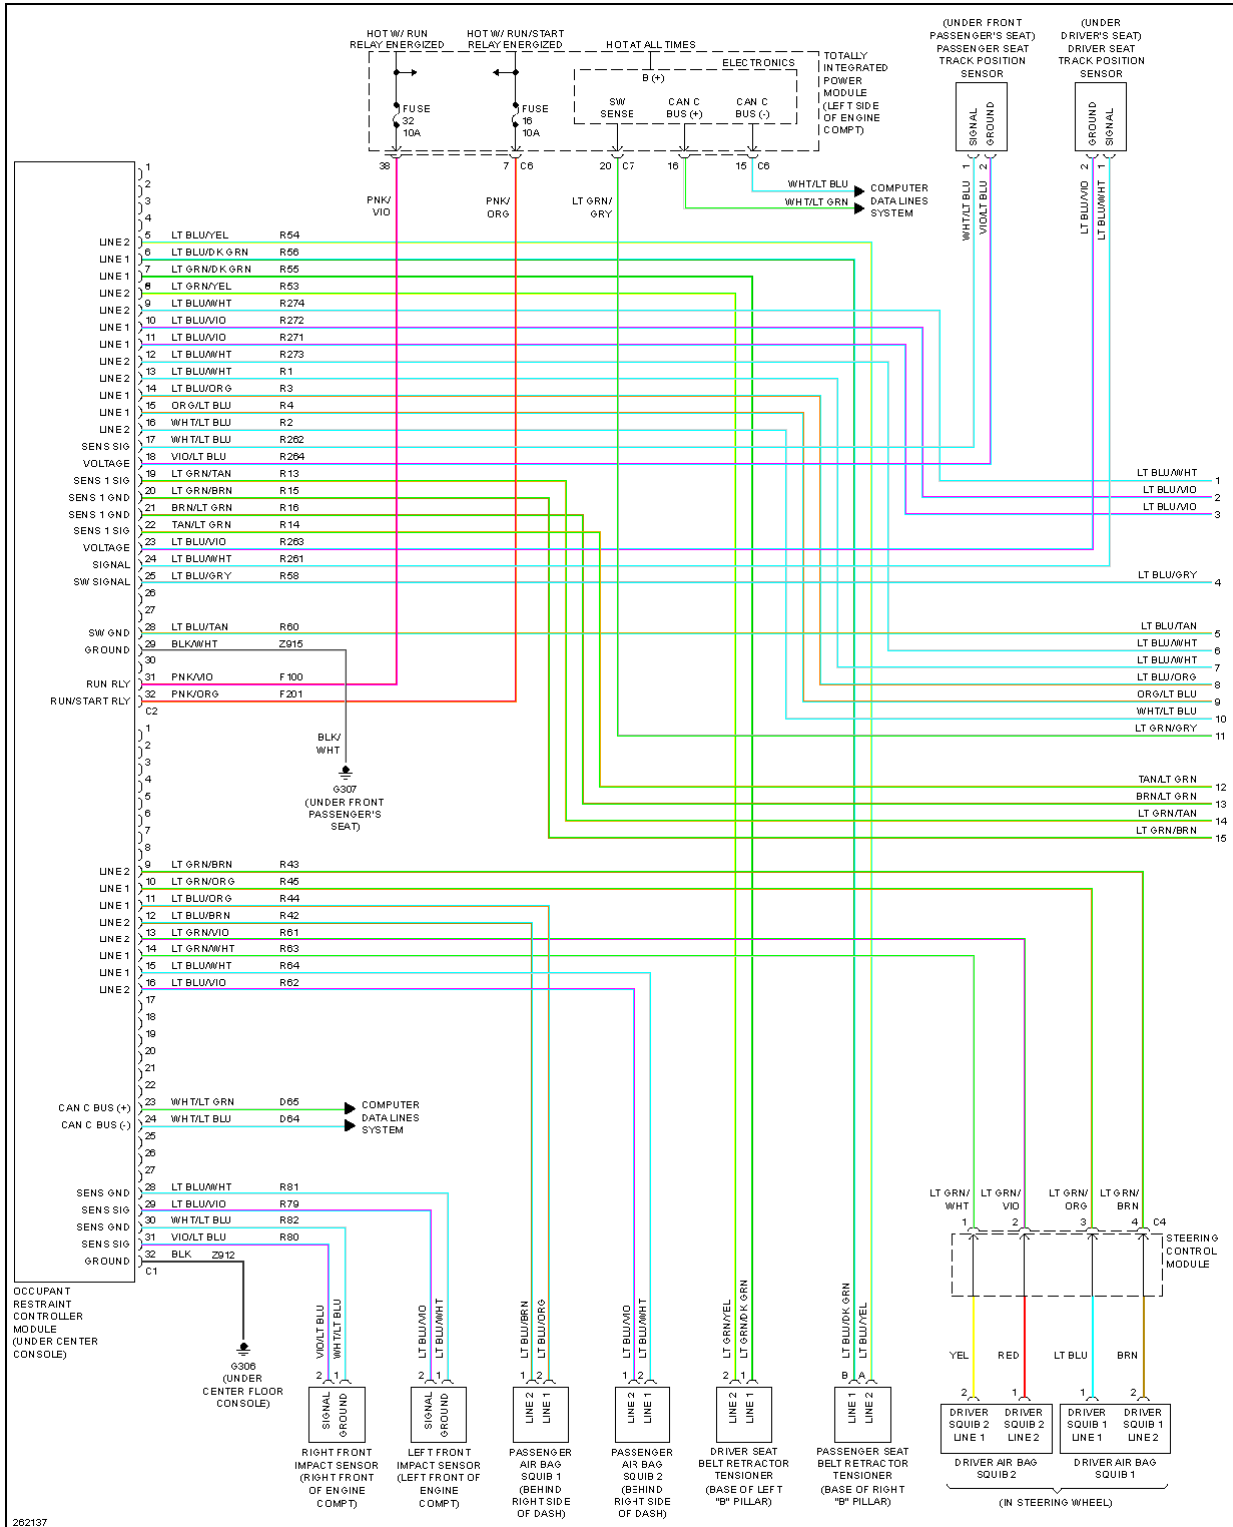

2007 SYSTEM WIRING DIAGRAMS Dodge - Nitro

Fig. 51: Shift Interlock Circuit, W/ NAG1 Transmission

2007 Dodge Nitro R/T

2007 SYSTEM WIRING DIAGRAMS Dodge - Nitro

Fig. 52: Shift Interlock Circuit, W/ RLE Transmission

Fig. 54: Starting Circuit

SUPPLEMENTAL RESTRAINTS

2007 Dodge Nitro R/T

2007 SYSTEM WIRING DIAGRAMS Dodge - Nitro

Fig. 55: Supplemental Restraints Circuit (1 of 2)

2007 Dodge Nitro R/T

2007 SYSTEM WIRING DIAGRAMS Dodge - Nitro

Fig. 56: Supplemental Restraints Circuit (2 of 2)

TRANSMISSION

2007 Dodge Nitro R/T

2007 SYSTEM WIRING DIAGRAMS Dodge - Nitro

Fig. 57: Transfer Case Circuit, 4WD

3.7L

2007 Dodge Nitro R/T

2007 SYSTEM WIRING DIAGRAMS Dodge - Nitro

Fig. 58: 3.7L, A/T Circuit

4.0L

2007 Dodge Nitro R/T

2007 SYSTEM WIRING DIAGRAMS Dodge - Nitro

Fig. 59: 4.0L, A/T Circuit

WARNING SYSTEMS

2007 Dodge Nitro R/T

2007 SYSTEM WIRING DIAGRAMS Dodge - Nitro