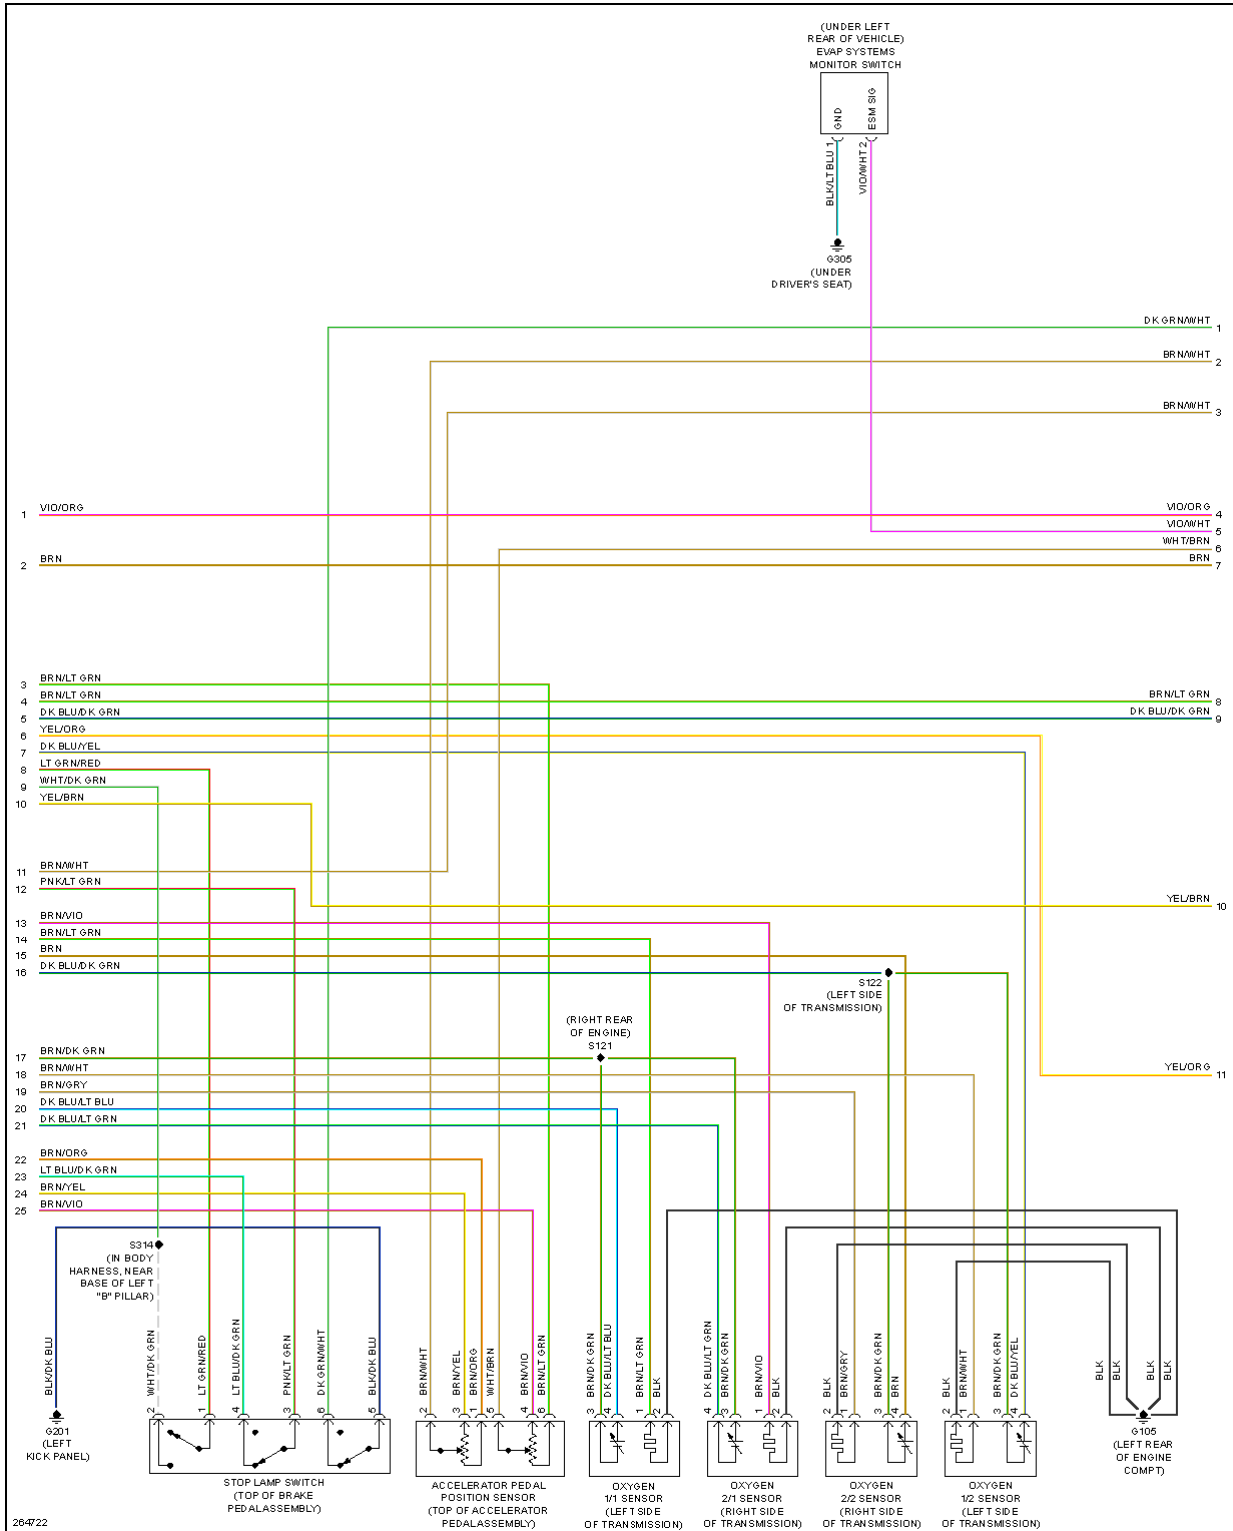

Fig. 10: Cruise Control Circuit

DEFOGGERS

2007 Dodge Nitro R/T

2007 SYSTEM WIRING DIAGRAMS Dodge - Nitro

Fig. 11: Defoggers Circuit

ELECTRONIC POWER STEERING

2007 Dodge Nitro R/T

2007 SYSTEM WIRING DIAGRAMS Dodge - Nitro

Fig. 12: Electronic Power Steering Circuit

ENGINE PERFORMANCE

3.7L

2007 Dodge Nitro R/T

2007 SYSTEM WIRING DIAGRAMS Dodge - Nitro

Fig. 13: 3.7L, Engine Performance Circuit (1 of 5)

2007 Dodge Nitro R/T

2007 SYSTEM WIRING DIAGRAMS Dodge - Nitro

Fig. 14: 3.7L, Engine Performance Circuit (2 of 5)

2007 Dodge Nitro R/T

2007 SYSTEM WIRING DIAGRAMS Dodge - Nitro

Fig. 15: 3.7L, Engine Performance Circuit (3 of 5)

2007 Dodge Nitro R/T

2007 SYSTEM WIRING DIAGRAMS Dodge - Nitro

Fig. 16: 3.7L, Engine Performance Circuit (4 of 5)

2007 Dodge Nitro R/T

2007 SYSTEM WIRING DIAGRAMS Dodge - Nitro

Fig. 17: 3.7L, Engine Performance Circuit (5 of 5)

4.0L

2007 Dodge Nitro R/T

2007 SYSTEM WIRING DIAGRAMS Dodge - Nitro