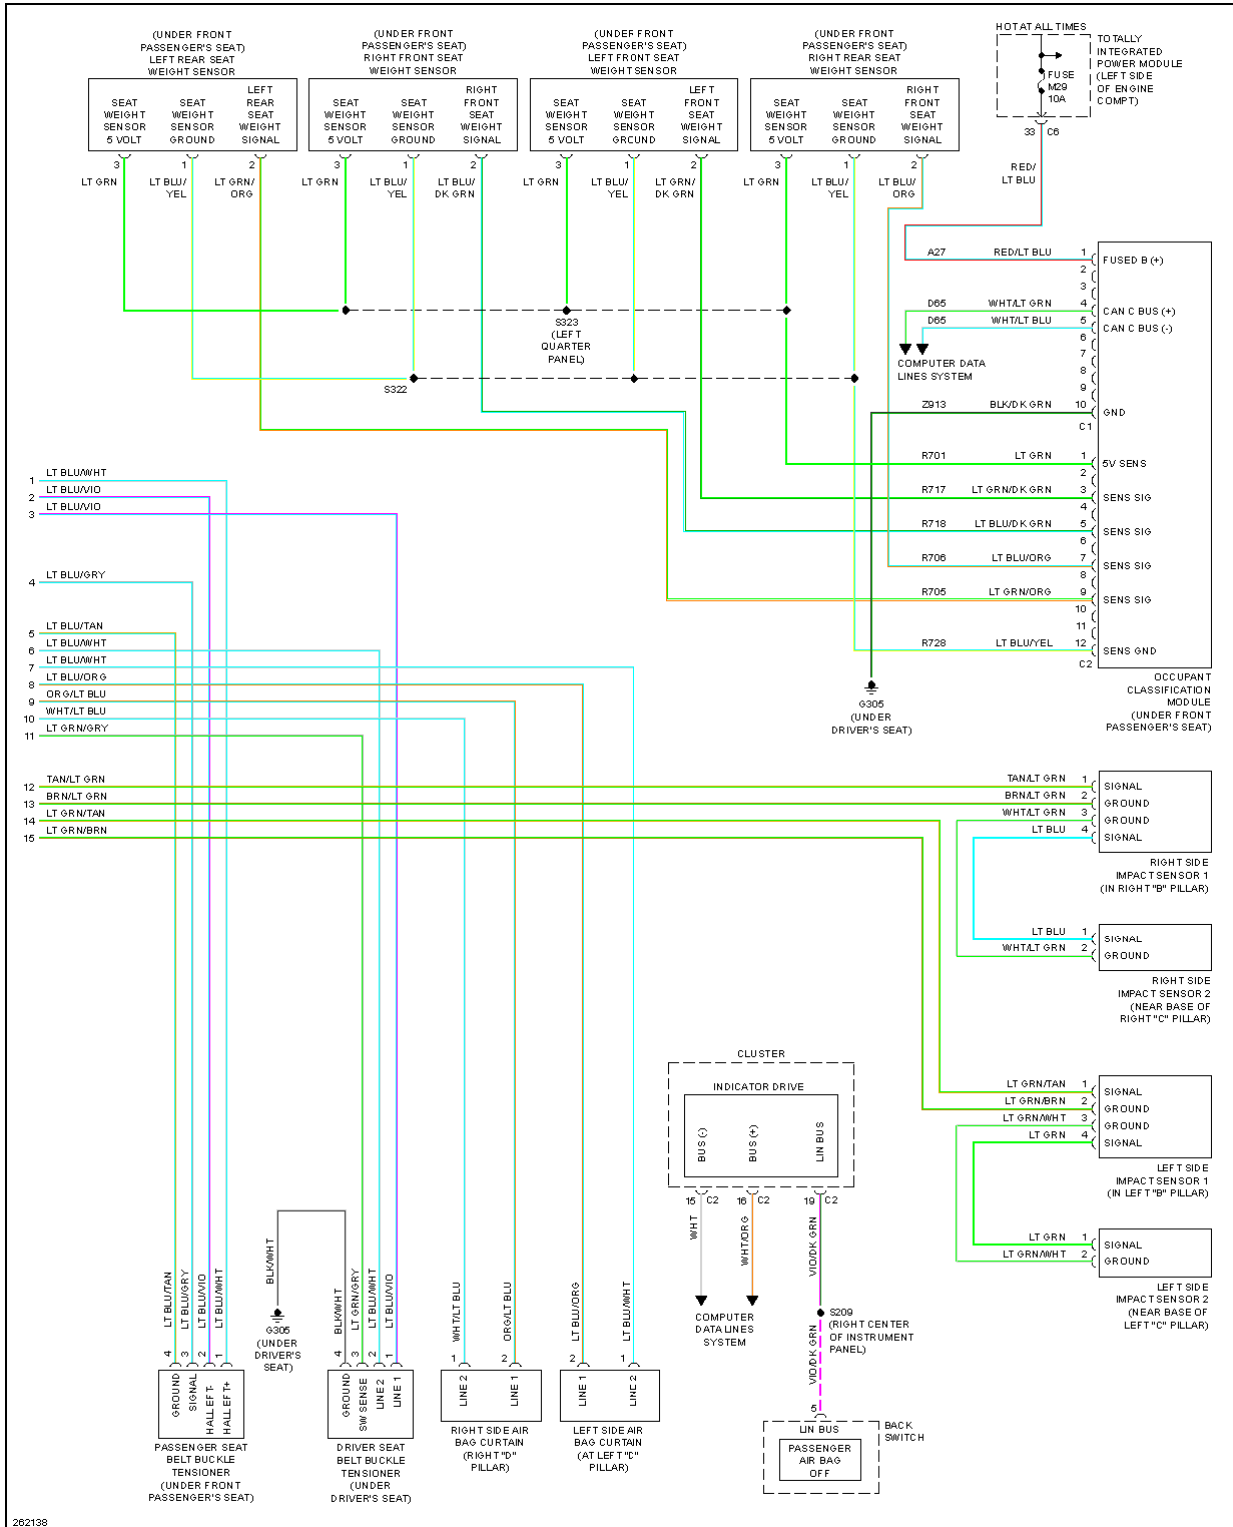

2007 SYSTEM WIRING DIAGRAMS Dodge - Nitro

Fig. 51: Shift Interlock Circuit, W/ NAG1 Transmission

2007 Dodge Nitro R/T

2007 SYSTEM WIRING DIAGRAMS Dodge - Nitro

Fig. 52: Shift Interlock Circuit, W/ RLE Transmission

Fig. 54: Starting Circuit

SUPPLEMENTAL RESTRAINTS

2007 Dodge Nitro R/T

2007 SYSTEM WIRING DIAGRAMS Dodge - Nitro

Fig. 55: Supplemental Restraints Circuit (1 of 2)

2007 Dodge Nitro R/T

2007 SYSTEM WIRING DIAGRAMS Dodge - Nitro

Fig. 56: Supplemental Restraints Circuit (2 of 2)

TRANSMISSION

2007 Dodge Nitro R/T

2007 SYSTEM WIRING DIAGRAMS Dodge - Nitro

Fig. 57: Transfer Case Circuit, 4WD

3.7L

2007 Dodge Nitro R/T

2007 SYSTEM WIRING DIAGRAMS Dodge - Nitro

Fig. 58: 3.7L, A/T Circuit

4.0L

2007 Dodge Nitro R/T

2007 SYSTEM WIRING DIAGRAMS Dodge - Nitro

Fig. 59: 4.0L, A/T Circuit

WARNING SYSTEMS

2007 Dodge Nitro R/T

2007 SYSTEM WIRING DIAGRAMS Dodge - Nitro