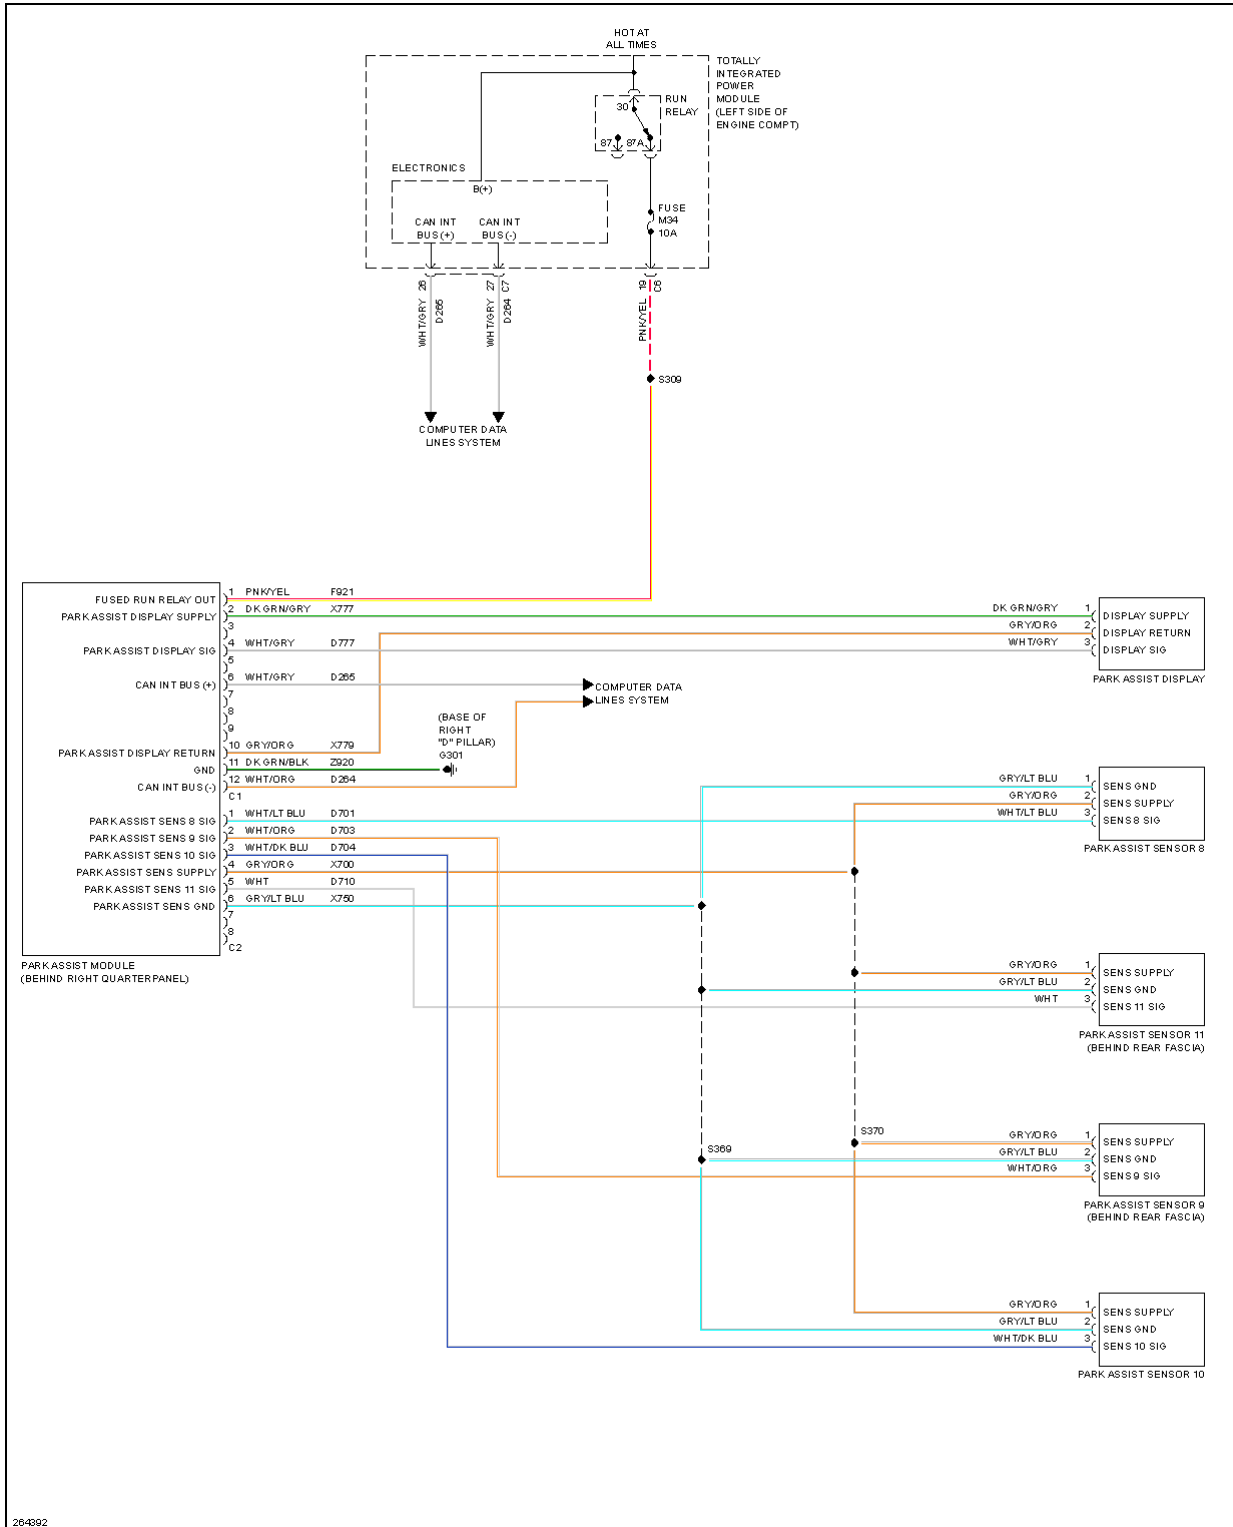

HORN

2007 Dodge Nitro R/T

2007 SYSTEM WIRING DIAGRAMS Dodge - Nitro

Fig. 28: Horn Circuit

INSTRUMENT CLUSTER

Fig. 29: Instrument Cluster Circuit

INTERIOR LIGHTS

2007 Dodge Nitro R/T

2007 SYSTEM WIRING DIAGRAMS Dodge - Nitro

Fig. 30: Interior Lights Circuit

NAVIGATION

2007 Dodge Nitro R/T

2007 SYSTEM WIRING DIAGRAMS Dodge - Nitro

Fig. 31: Navigation Circuit

2007 Dodge Nitro R/T

2007 SYSTEM WIRING DIAGRAMS Dodge - Nitro

Fig. 32: Parking Assistant Circuit

POWER DISTRIBUTION

2007 Dodge Nitro R/T

2007 SYSTEM WIRING DIAGRAMS Dodge - Nitro

2007 Dodge Nitro R/T

2007 SYSTEM WIRING DIAGRAMS Dodge - Nitro

Fig. 33: Power Distribution Circuit (1 of 3)