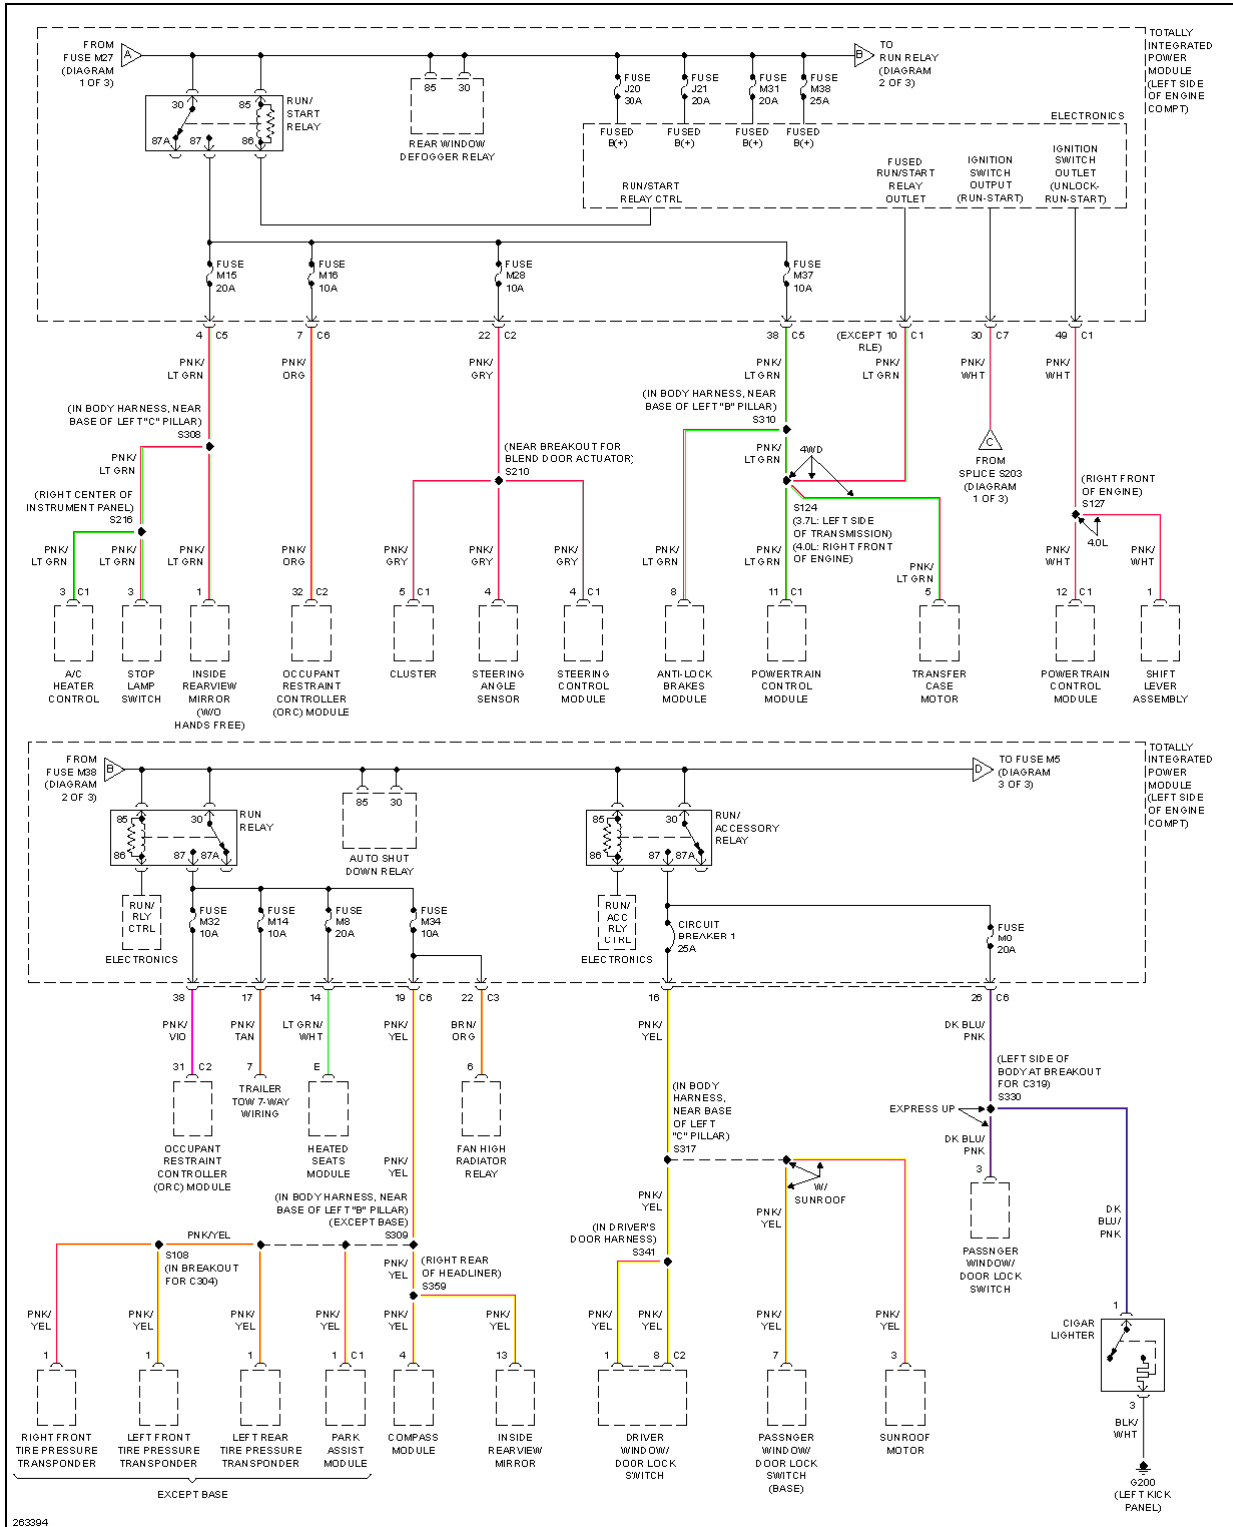

2007 SYSTEM WIRING DIAGRAMS Dodge - Nitro

Fig. 30: Interior Lights Circuit

NAVIGATION

2007 Dodge Nitro R/T

2007 SYSTEM WIRING DIAGRAMS Dodge - Nitro

Fig. 31: Navigation Circuit

2007 Dodge Nitro R/T

2007 SYSTEM WIRING DIAGRAMS Dodge - Nitro

Fig. 32: Parking Assistant Circuit

POWER DISTRIBUTION

2007 Dodge Nitro R/T

2007 SYSTEM WIRING DIAGRAMS Dodge - Nitro

2007 Dodge Nitro R/T

2007 SYSTEM WIRING DIAGRAMS Dodge - Nitro

Fig. 33: Power Distribution Circuit (1 of 3)

2007 Dodge Nitro R/T

2007 SYSTEM WIRING DIAGRAMS Dodge - Nitro

2007 Dodge Nitro R/T

2007 SYSTEM WIRING DIAGRAMS Dodge - Nitro

Fig. 34: Power Distribution Circuit (2 of 3)

2007 Dodge Nitro R/T

2007 SYSTEM WIRING DIAGRAMS Dodge - Nitro