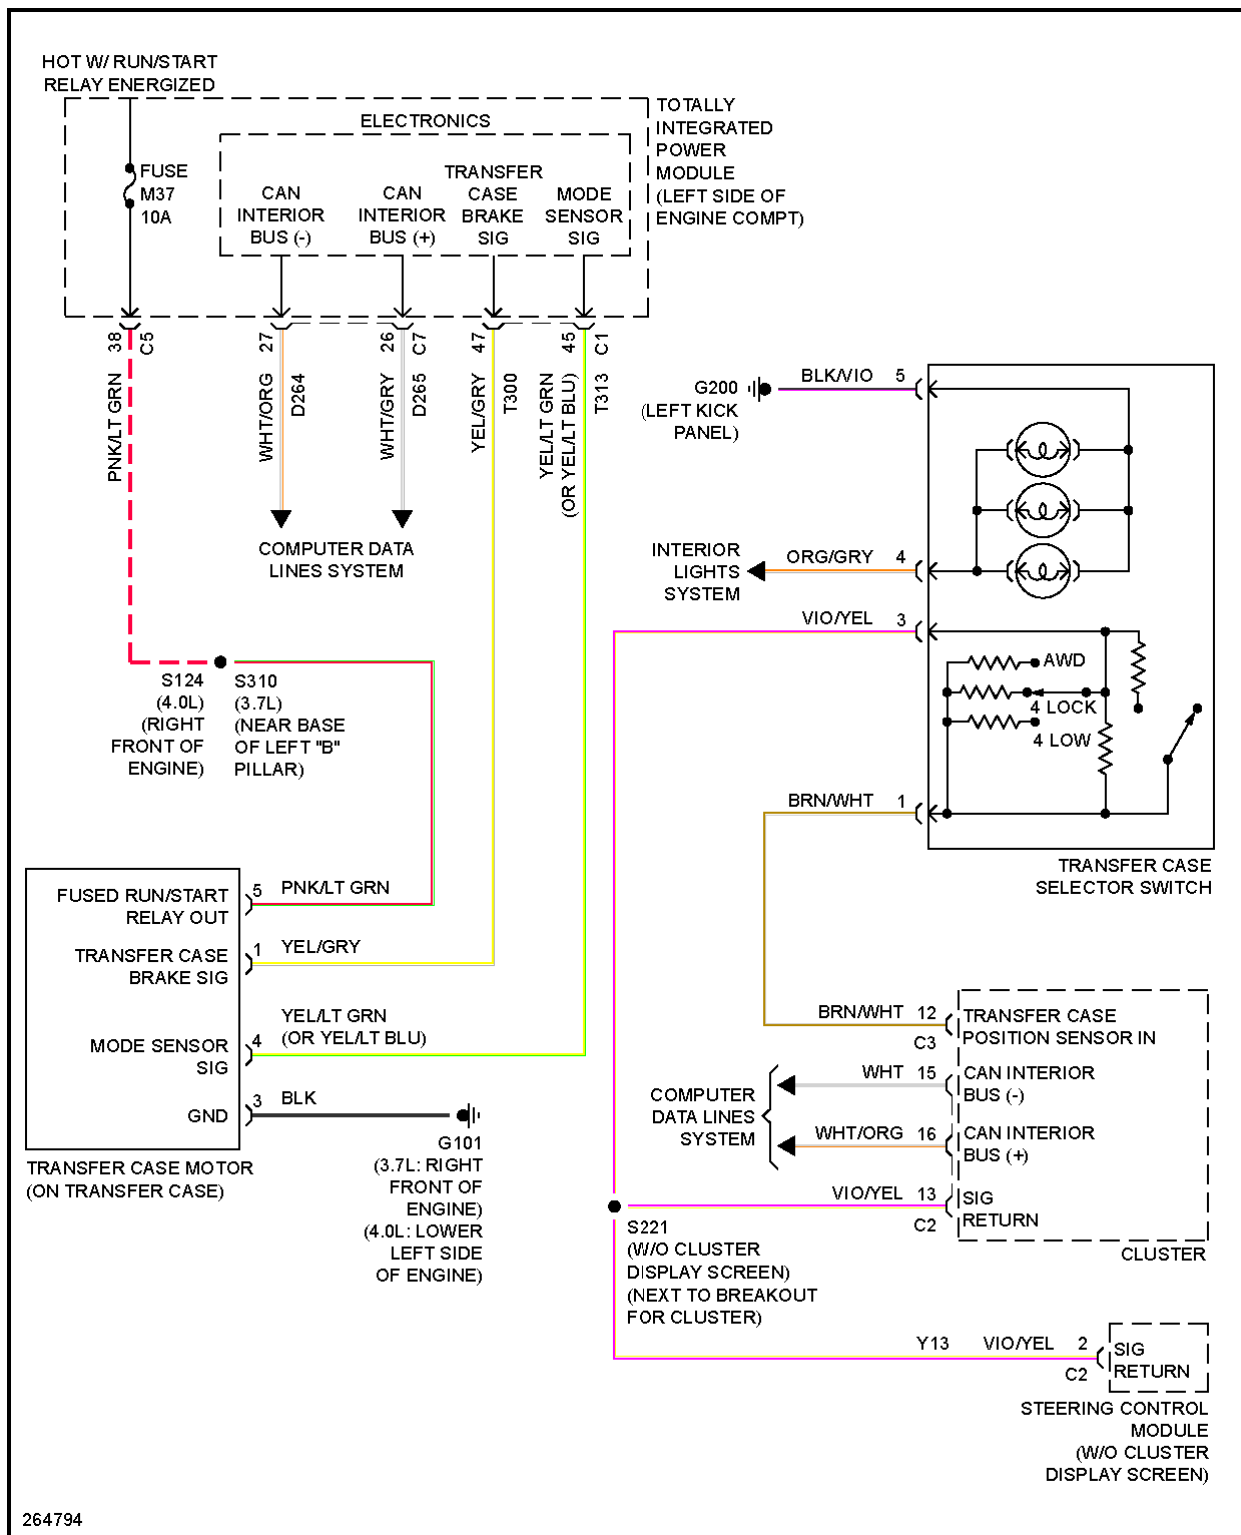

Fig. 54: Starting Circuit

SUPPLEMENTAL RESTRAINTS

2007 Dodge Nitro R/T

2007 SYSTEM WIRING DIAGRAMS Dodge - Nitro

Fig. 55: Supplemental Restraints Circuit (1 of 2)

2007 Dodge Nitro R/T

2007 SYSTEM WIRING DIAGRAMS Dodge - Nitro

Fig. 56: Supplemental Restraints Circuit (2 of 2)

TRANSMISSION

2007 Dodge Nitro R/T

2007 SYSTEM WIRING DIAGRAMS Dodge - Nitro

Fig. 57: Transfer Case Circuit, 4WD

3.7L

2007 Dodge Nitro R/T

2007 SYSTEM WIRING DIAGRAMS Dodge - Nitro

Fig. 58: 3.7L, A/T Circuit

4.0L

2007 Dodge Nitro R/T

2007 SYSTEM WIRING DIAGRAMS Dodge - Nitro

Fig. 59: 4.0L, A/T Circuit

WARNING SYSTEMS

2007 Dodge Nitro R/T

2007 SYSTEM WIRING DIAGRAMS Dodge - Nitro