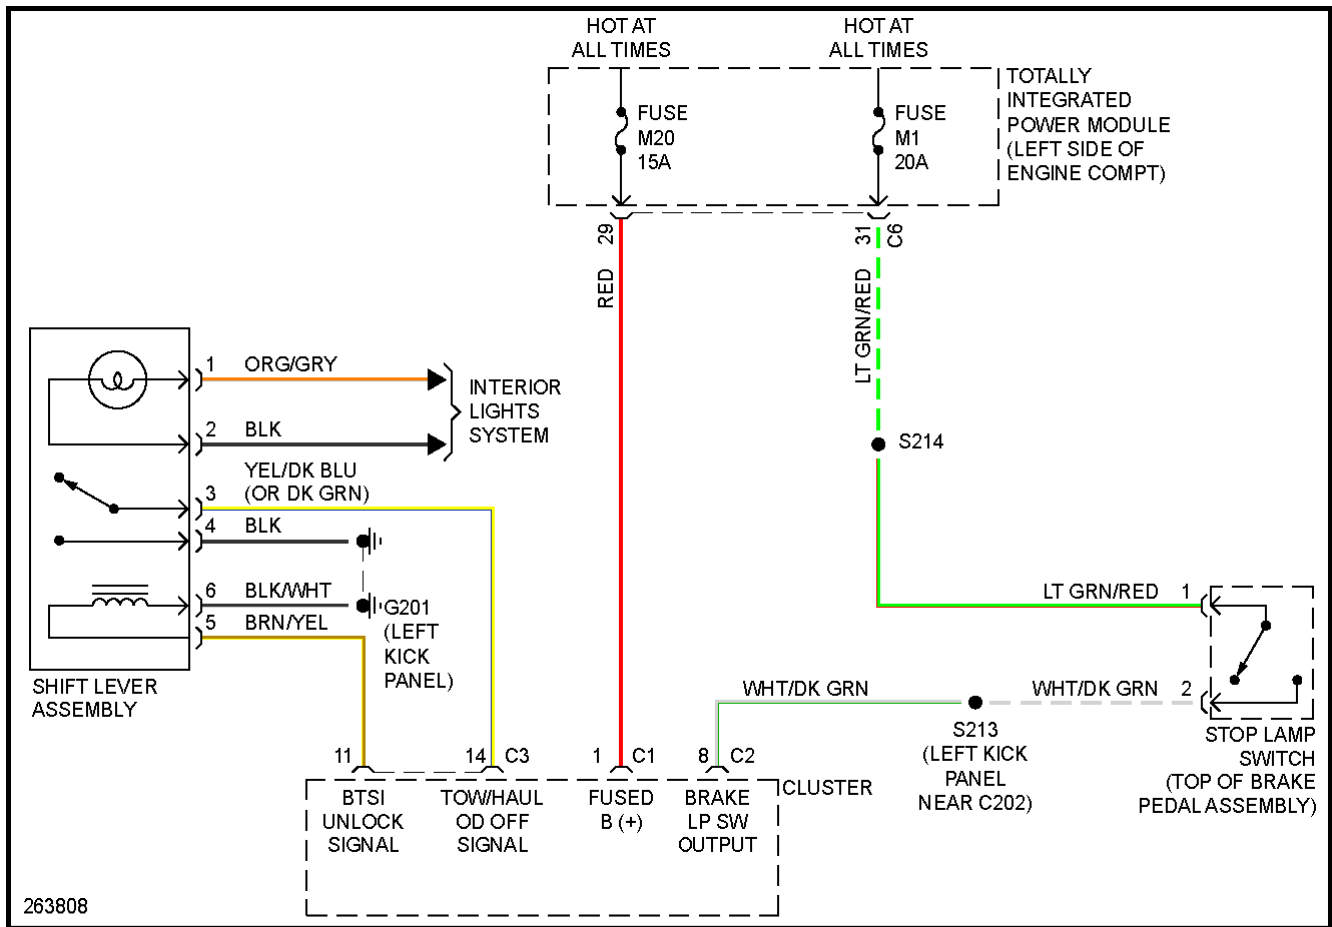

2007 SYSTEM WIRING DIAGRAMS Dodge - Nitro

Fig. 49: Radio Circuit, Premium (1 of 2)

Fig. 50: Radio Circuit, Premium (2 of 2)

SHIFT INTERLOCK

2007 Dodge Nitro R/T

2007 SYSTEM WIRING DIAGRAMS Dodge - Nitro

2007 Dodge Nitro R/T

2007 SYSTEM WIRING DIAGRAMS Dodge - Nitro

Fig. 51: Shift Interlock Circuit, W/ NAG1 Transmission

2007 Dodge Nitro R/T

2007 SYSTEM WIRING DIAGRAMS Dodge - Nitro

Fig. 52: Shift Interlock Circuit, W/ RLE Transmission