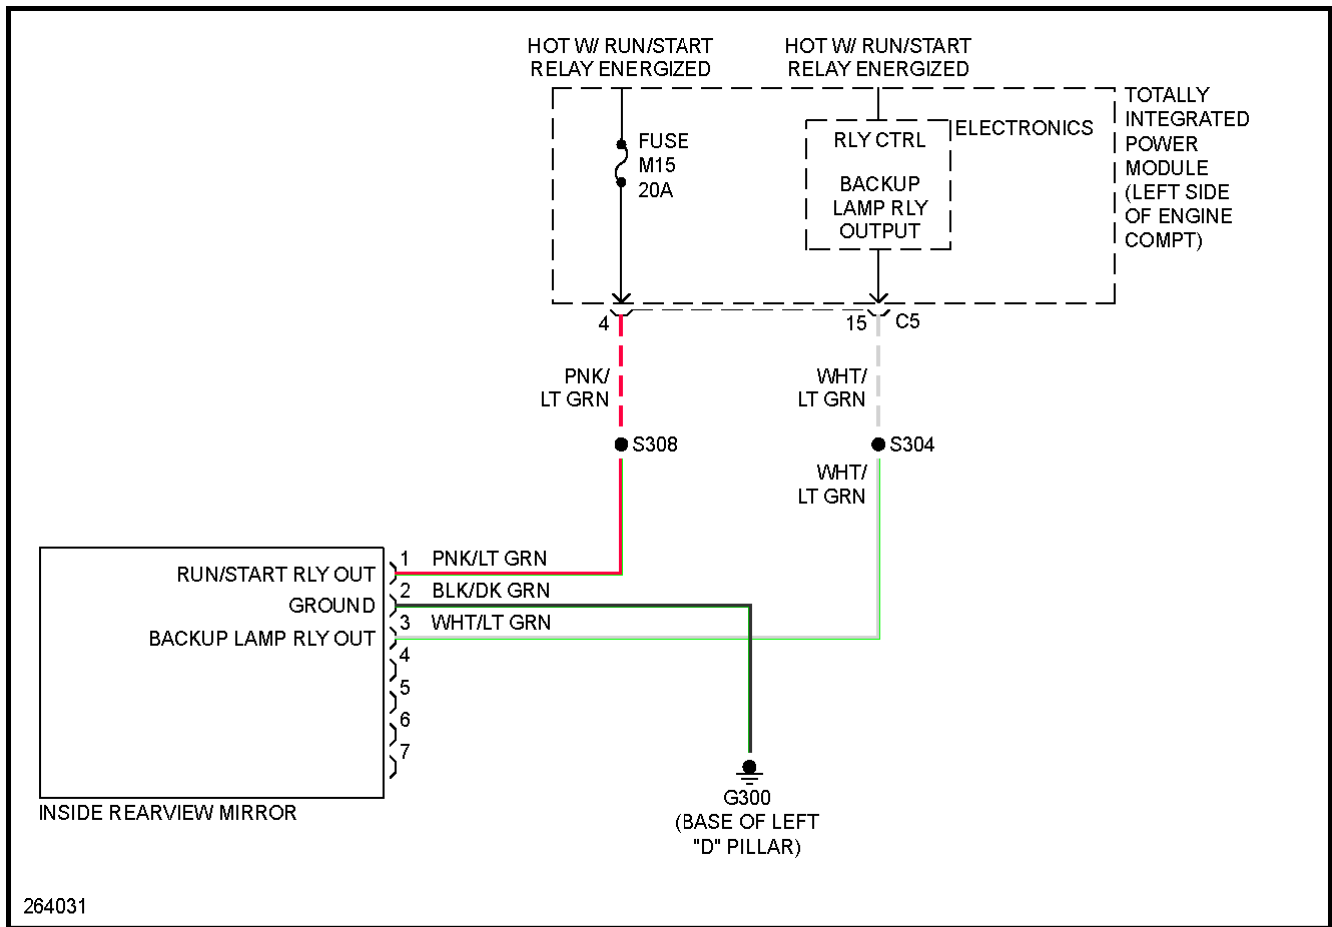

Fig. 37: Power Door Locks Circuit (2 of 2)

POWER MIRRORS

2007 Dodge Nitro R/T

2007 SYSTEM WIRING DIAGRAMS Dodge - Nitro

Fig. 38: Automatic Day/Night Mirror Circuit, W/ Hands Free

2007 Dodge Nitro R/T

2007 SYSTEM WIRING DIAGRAMS Dodge - Nitro

2007 Dodge Nitro R/T

2007 SYSTEM WIRING DIAGRAMS Dodge - Nitro

Fig. 39: Automatic Day/Night Mirror Circuit, W/O Hands Free

2007 Dodge Nitro R/T

2007 SYSTEM WIRING DIAGRAMS Dodge - Nitro

Fig. 40: Power Mirrors Circuit, Base