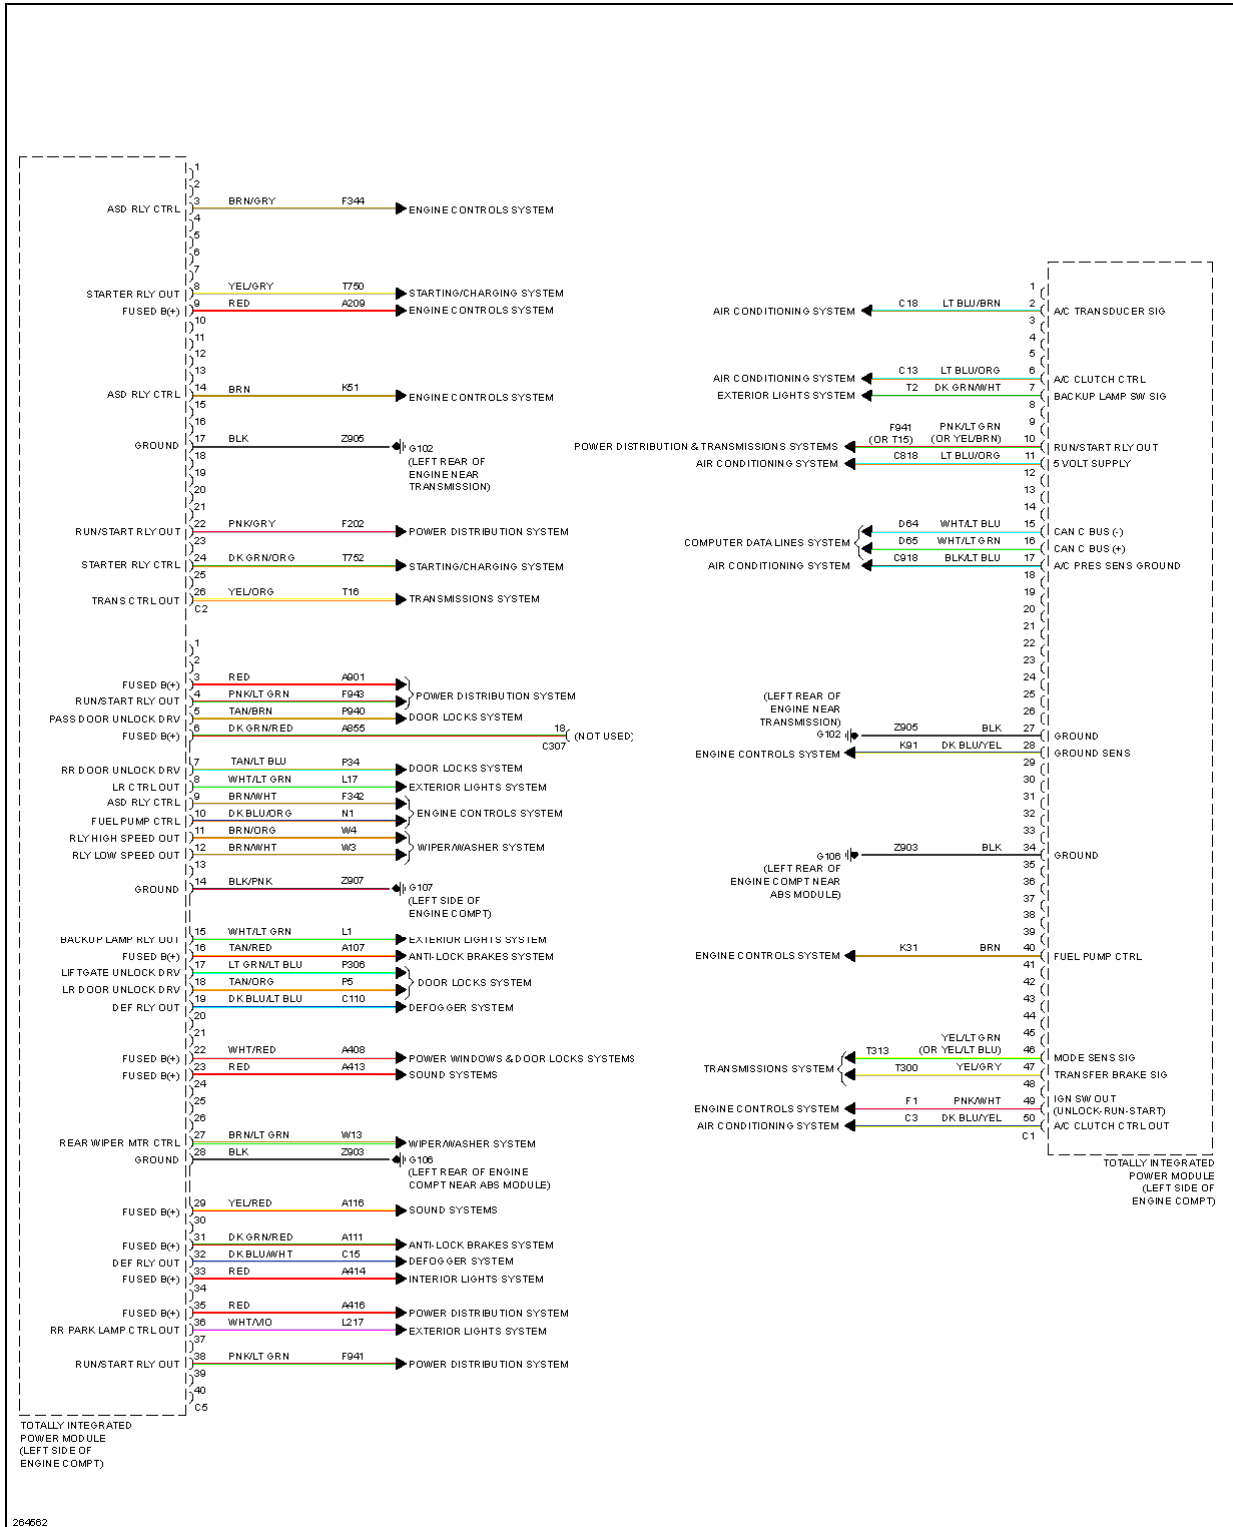

2007 SYSTEM WIRING DIAGRAMS Dodge - Nitro

Fig. 3: Anti-theft Circuit (1 of 2)

2007 Dodge Nitro R/T

2007 SYSTEM WIRING DIAGRAMS Dodge - Nitro

Fig. 4: Anti-theft Circuit (2 of 2)

BODY CONTROL MODULES

2007 Dodge Nitro R/T

2007 SYSTEM WIRING DIAGRAMS Dodge - Nitro

2007 Dodge Nitro R/T

2007 SYSTEM WIRING DIAGRAMS Dodge - Nitro

Fig. 5: Body Control Modules Circuit (1 of 2)

2007 Dodge Nitro R/T

2007 SYSTEM WIRING DIAGRAMS Dodge - Nitro

Fig. 6: Body Control Modules Circuit (2 of 2)

COMPUTER DATA LINES

2007 Dodge Nitro R/T

2007 SYSTEM WIRING DIAGRAMS Dodge - Nitro

Fig. 7: Computer Data Lines Circuit (1 of 2)

2007 Dodge Nitro R/T

2007 SYSTEM WIRING DIAGRAMS Dodge - Nitro