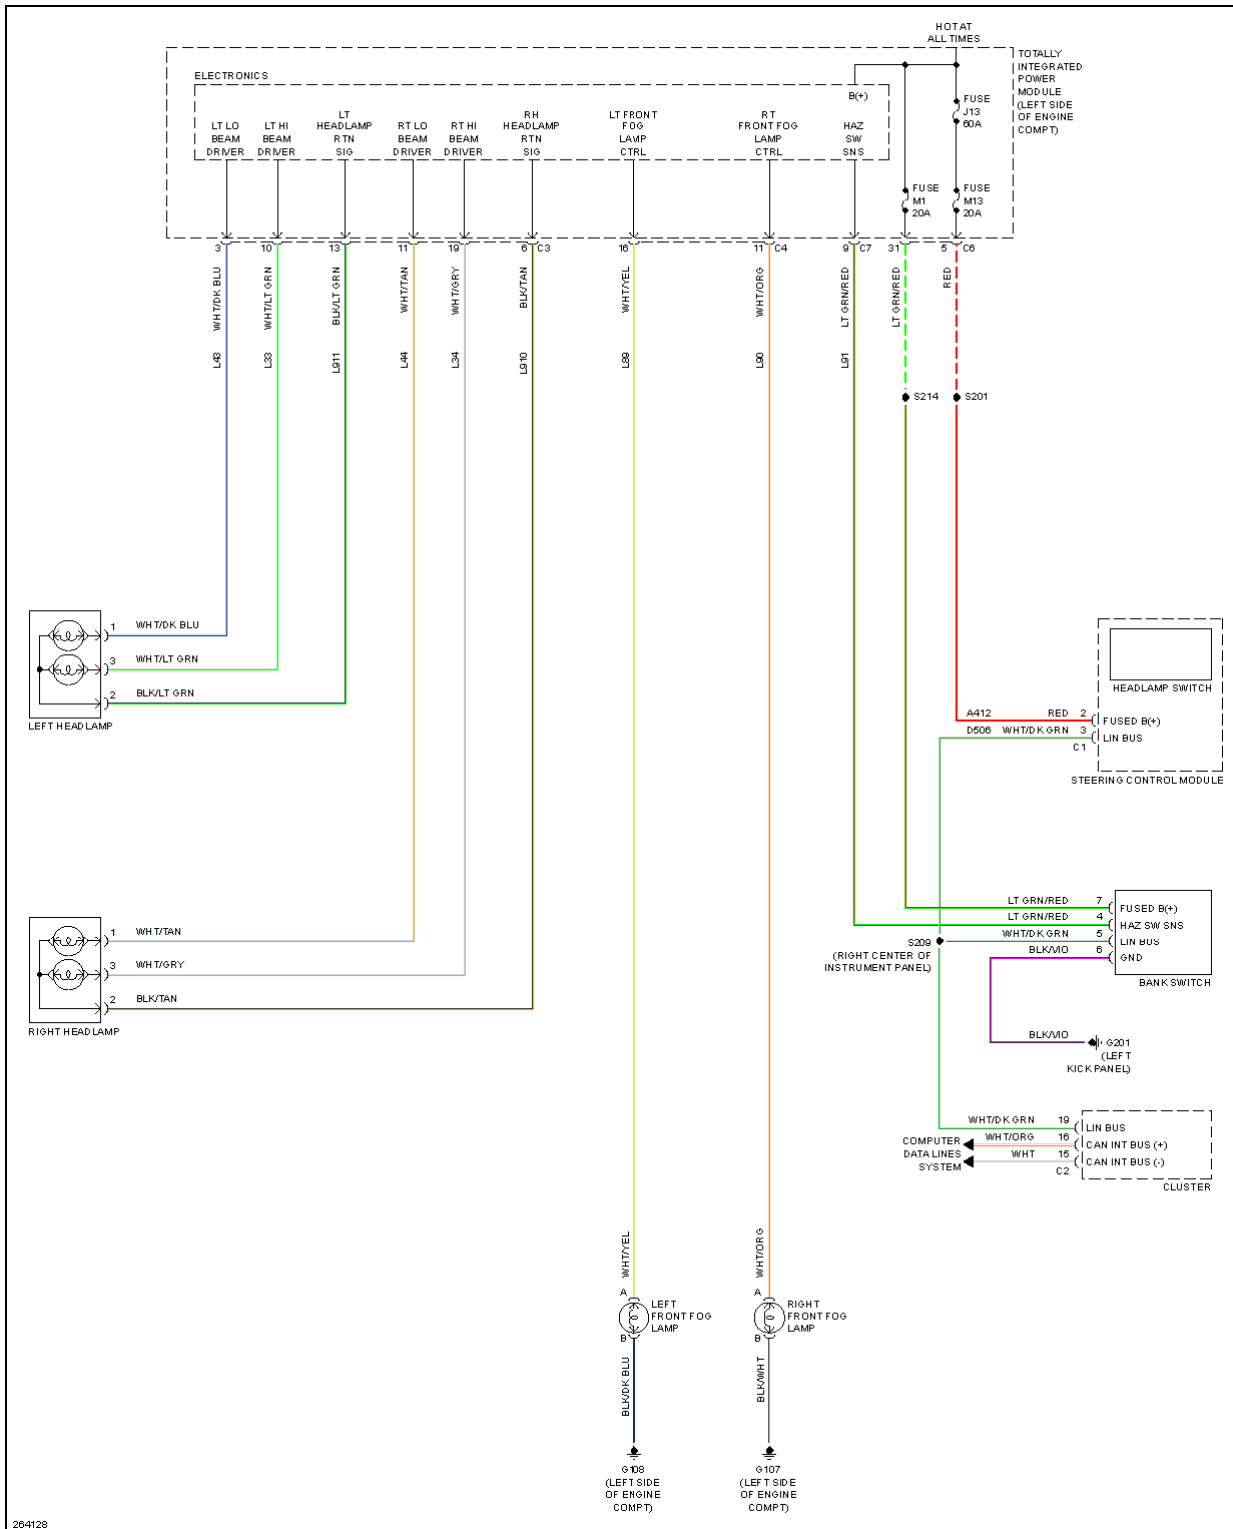

Fig. 24: Exterior Lamps Circuit (2 of 2)

GROUND DISTRIBUTION

2007 Dodge Nitro R/T

2007 SYSTEM WIRING DIAGRAMS Dodge - Nitro

2007 Dodge Nitro R/T

2007 SYSTEM WIRING DIAGRAMS Dodge - Nitro

Fig. 25: Ground Distribution Circuit (1 of 2)

2007 Dodge Nitro R/T

2007 SYSTEM WIRING DIAGRAMS Dodge - Nitro

Fig. 26: Ground Distribution Circuit (2 of 2)

HEADLIGHTS

2007 Dodge Nitro R/T

2007 SYSTEM WIRING DIAGRAMS Dodge - Nitro

Fig. 27: Headlights Circuit

HORN

2007 Dodge Nitro R/T

2007 SYSTEM WIRING DIAGRAMS Dodge - Nitro

Fig. 28: Horn Circuit

INSTRUMENT CLUSTER

Fig. 29: Instrument Cluster Circuit

INTERIOR LIGHTS

2007 Dodge Nitro R/T

2007 SYSTEM WIRING DIAGRAMS Dodge - Nitro

Fig. 30: Interior Lights Circuit

NAVIGATION

2007 Dodge Nitro R/T

2007 SYSTEM WIRING DIAGRAMS Dodge - Nitro

Fig. 31: Navigation Circuit

2007 Dodge Nitro R/T

2007 SYSTEM WIRING DIAGRAMS Dodge - Nitro