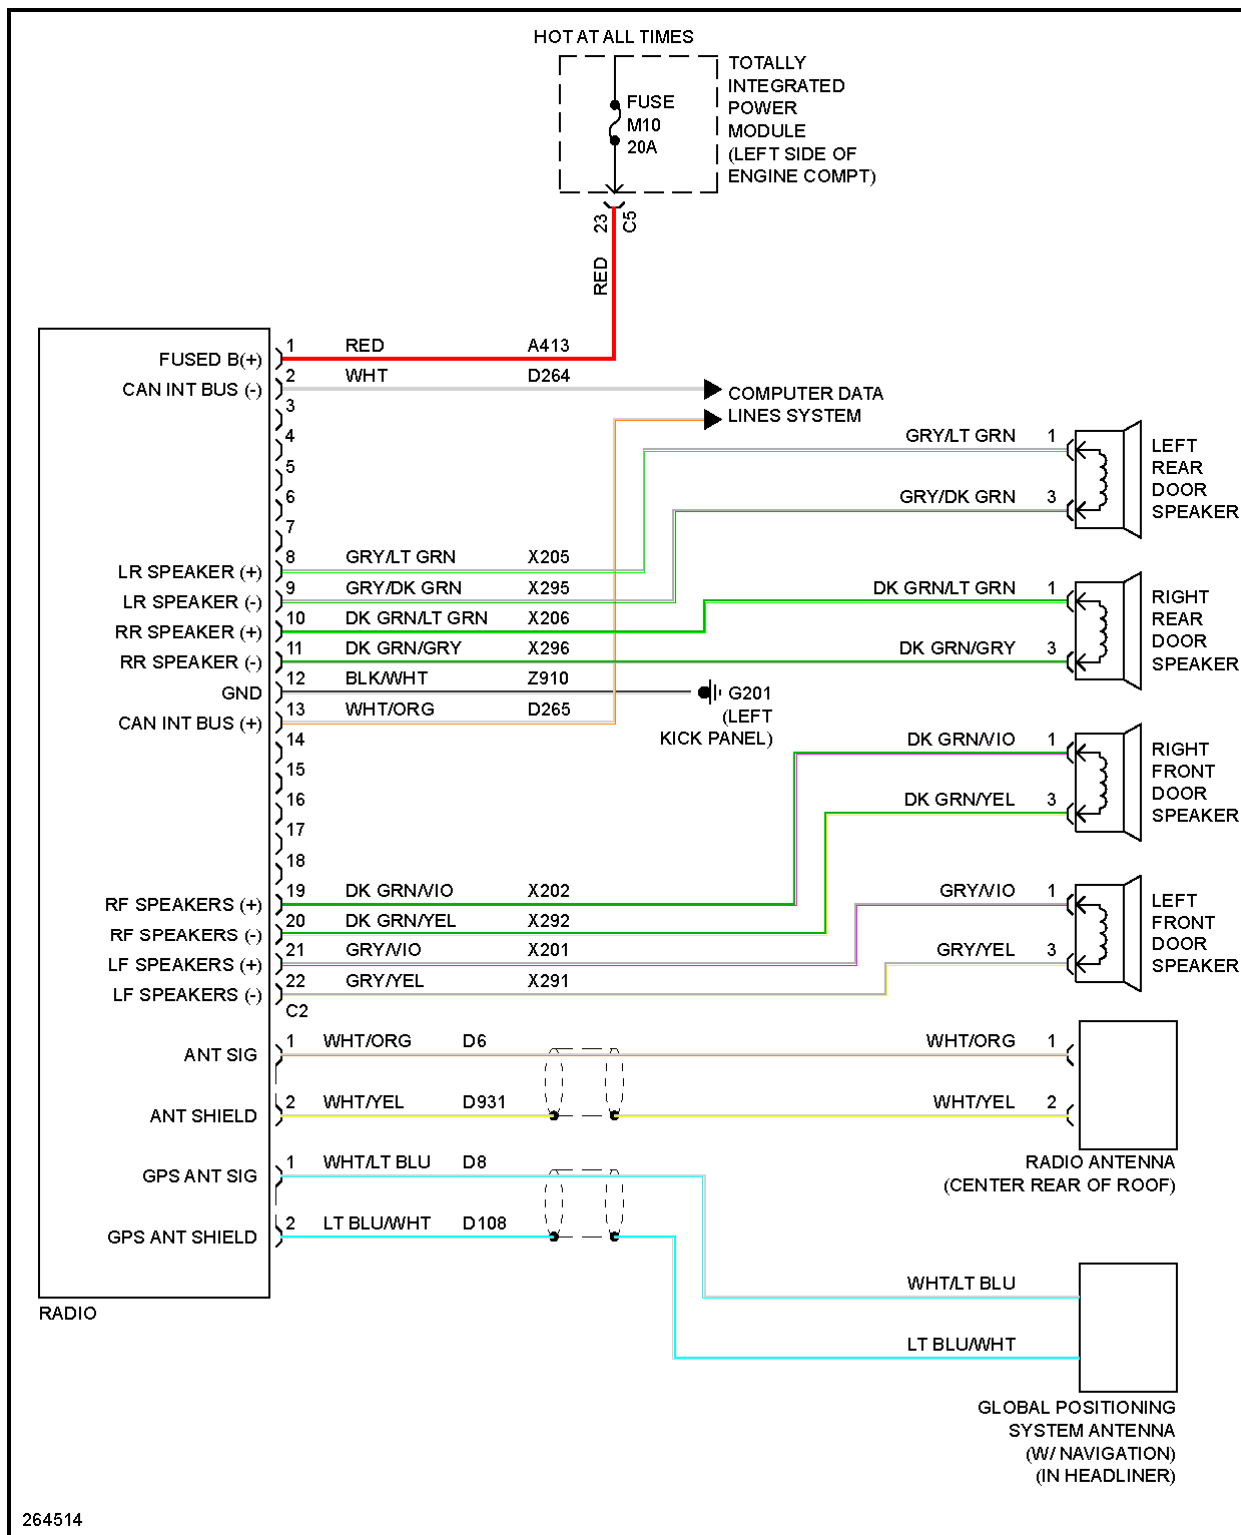

POWER WINDOWS

2007 Dodge Nitro R/T

2007 SYSTEM WIRING DIAGRAMS Dodge - Nitro

Fig. 45: Power Windows Circuit, Base

2007 Dodge Nitro R/T

2007 SYSTEM WIRING DIAGRAMS Dodge - Nitro

Fig. 46: Power Windows Circuit, Except Base

RADIO

2007 Dodge Nitro R/T

2007 SYSTEM WIRING DIAGRAMS Dodge - Nitro

Fig. 47: DVD Player Circuit

2007 Dodge Nitro R/T

2007 SYSTEM WIRING DIAGRAMS Dodge - Nitro

Fig. 48: Radio Circuit, Base

2007 Dodge Nitro R/T

2007 SYSTEM WIRING DIAGRAMS Dodge - Nitro

Fig. 49: Radio Circuit, Premium (1 of 2)

Fig. 50: Radio Circuit, Premium (2 of 2)

SHIFT INTERLOCK

2007 Dodge Nitro R/T

2007 SYSTEM WIRING DIAGRAMS Dodge - Nitro

2007 Dodge Nitro R/T

2007 SYSTEM WIRING DIAGRAMS Dodge - Nitro

Fig. 51: Shift Interlock Circuit, W/ NAG1 Transmission

2007 Dodge Nitro R/T

2007 SYSTEM WIRING DIAGRAMS Dodge - Nitro

Fig. 52: Shift Interlock Circuit, W/ RLE Transmission