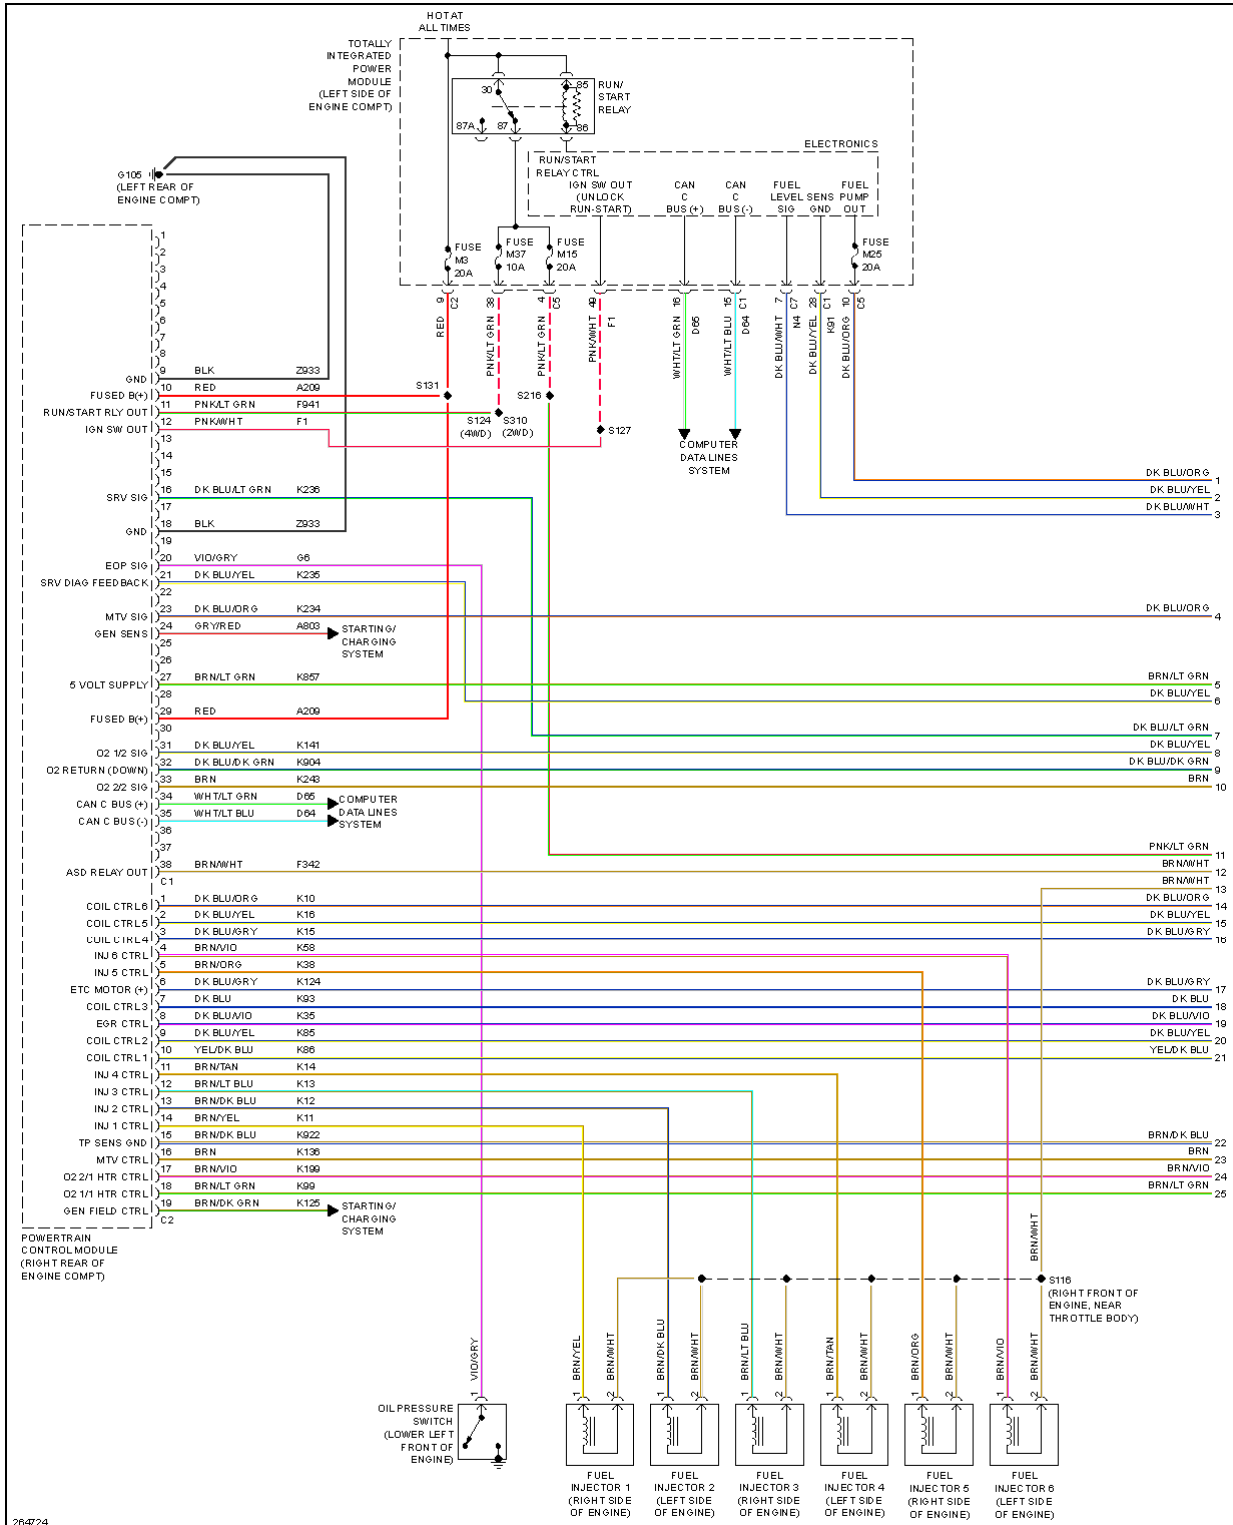

Fig. 14: 3.7L, Engine Performance Circuit (2 of 5)

2007 Dodge Nitro R/T

2007 SYSTEM WIRING DIAGRAMS Dodge - Nitro

Fig. 15: 3.7L, Engine Performance Circuit (3 of 5)

2007 Dodge Nitro R/T

2007 SYSTEM WIRING DIAGRAMS Dodge - Nitro

Fig. 16: 3.7L, Engine Performance Circuit (4 of 5)

2007 Dodge Nitro R/T

2007 SYSTEM WIRING DIAGRAMS Dodge - Nitro

Fig. 17: 3.7L, Engine Performance Circuit (5 of 5)

4.0L

2007 Dodge Nitro R/T

2007 SYSTEM WIRING DIAGRAMS Dodge - Nitro

Fig. 18: 4.0L, Engine Performance Circuit (1 of 4)

2007 Dodge Nitro R/T

2007 SYSTEM WIRING DIAGRAMS Dodge - Nitro

2007 Dodge Nitro R/T

2007 SYSTEM WIRING DIAGRAMS Dodge - Nitro

Fig. 19: 4.0L, Engine Performance Circuit (2 of 4)

2007 Dodge Nitro R/T

2007 SYSTEM WIRING DIAGRAMS Dodge - Nitro

Fig. 20: 4.0L, Engine Performance Circuit (3 of 4)

2007 Dodge Nitro R/T

2007 SYSTEM WIRING DIAGRAMS Dodge - Nitro

Fig. 21: 4.0L, Engine Performance Circuit (4 of 4)