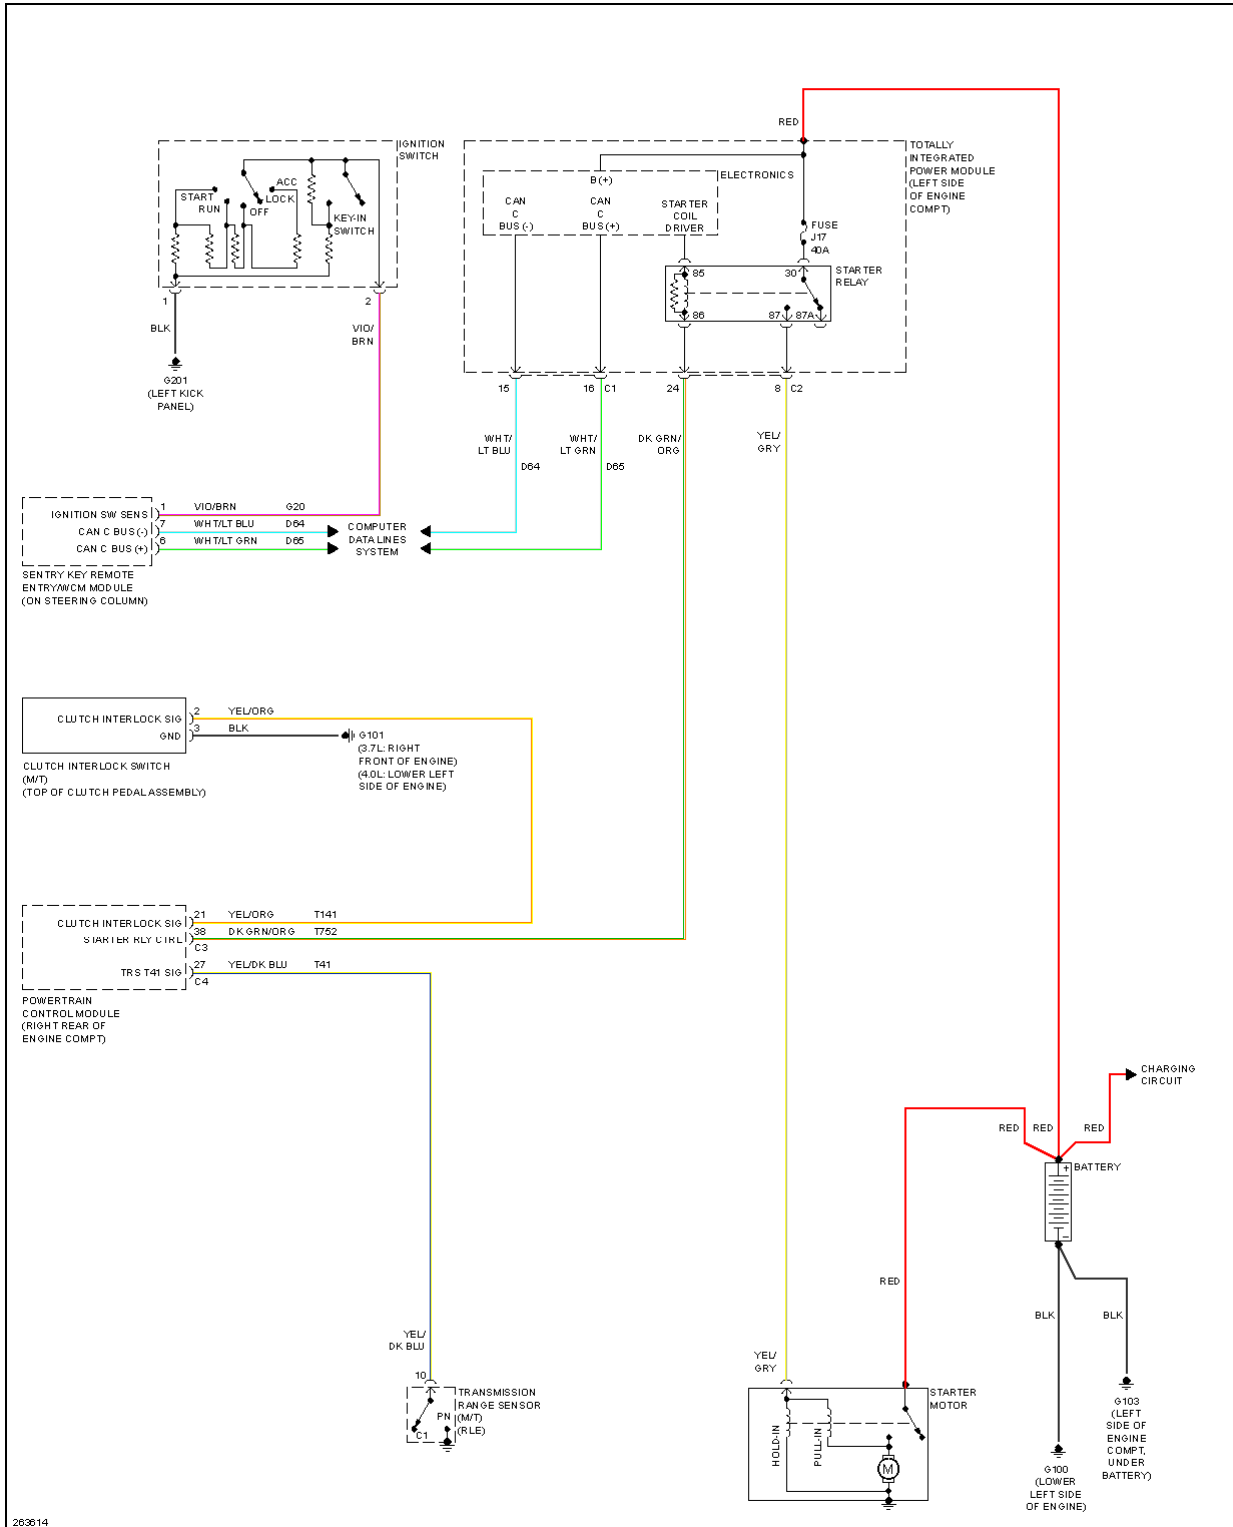

2007 SYSTEM WIRING DIAGRAMS Dodge - Nitro

Fig. 49: Radio Circuit, Premium (1 of 2)

Fig. 50: Radio Circuit, Premium (2 of 2)

SHIFT INTERLOCK

2007 Dodge Nitro R/T

2007 SYSTEM WIRING DIAGRAMS Dodge - Nitro

2007 Dodge Nitro R/T

2007 SYSTEM WIRING DIAGRAMS Dodge - Nitro

Fig. 51: Shift Interlock Circuit, W/ NAG1 Transmission

2007 Dodge Nitro R/T

2007 SYSTEM WIRING DIAGRAMS Dodge - Nitro

Fig. 52: Shift Interlock Circuit, W/ RLE Transmission

STARTING/CHARGING

2007 Dodge Nitro R/T

2007 SYSTEM WIRING DIAGRAMS Dodge - Nitro

2007 Dodge Nitro R/T

2007 SYSTEM WIRING DIAGRAMS Dodge - Nitro

Fig. 53: Charging Circuit

2007 Dodge Nitro R/T

2007 SYSTEM WIRING DIAGRAMS Dodge - Nitro

Fig. 54: Starting Circuit

SUPPLEMENTAL RESTRAINTS

2007 Dodge Nitro R/T

2007 SYSTEM WIRING DIAGRAMS Dodge - Nitro

Fig. 55: Supplemental Restraints Circuit (1 of 2)

2007 Dodge Nitro R/T

2007 SYSTEM WIRING DIAGRAMS Dodge - Nitro