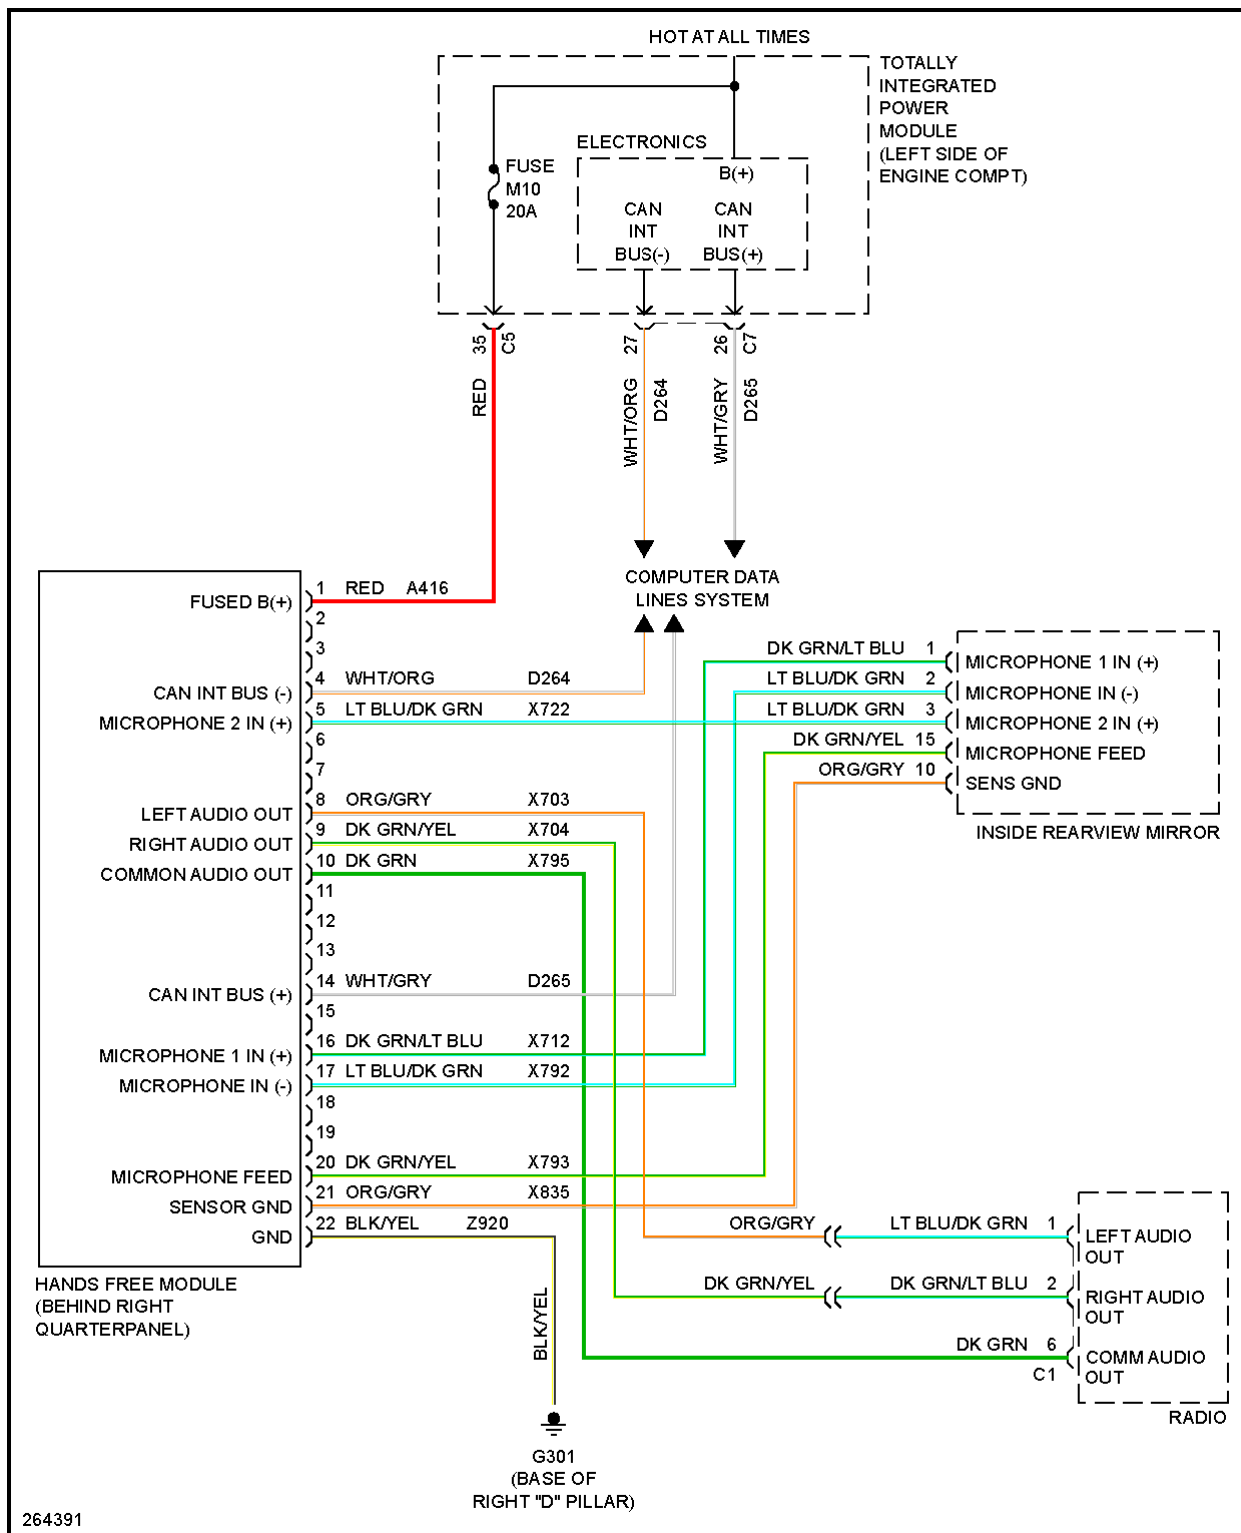

2007 Dodge Nitro R/T

2007 SYSTEM WIRING DIAGRAMS Dodge - Nitro

Fig. 26: Ground Distribution Circuit (2 of 2)

HEADLIGHTS

2007 Dodge Nitro R/T

2007 SYSTEM WIRING DIAGRAMS Dodge - Nitro

Fig. 27: Headlights Circuit

HORN

2007 Dodge Nitro R/T

2007 SYSTEM WIRING DIAGRAMS Dodge - Nitro

Fig. 28: Horn Circuit

INSTRUMENT CLUSTER

Fig. 29: Instrument Cluster Circuit

INTERIOR LIGHTS

2007 Dodge Nitro R/T

2007 SYSTEM WIRING DIAGRAMS Dodge - Nitro

Fig. 30: Interior Lights Circuit

NAVIGATION

2007 Dodge Nitro R/T

2007 SYSTEM WIRING DIAGRAMS Dodge - Nitro

Fig. 31: Navigation Circuit

2007 Dodge Nitro R/T

2007 SYSTEM WIRING DIAGRAMS Dodge - Nitro

Fig. 32: Parking Assistant Circuit

POWER DISTRIBUTION

2007 Dodge Nitro R/T

2007 SYSTEM WIRING DIAGRAMS Dodge - Nitro

2007 Dodge Nitro R/T

2007 SYSTEM WIRING DIAGRAMS Dodge - Nitro

Fig. 33: Power Distribution Circuit (1 of 3)