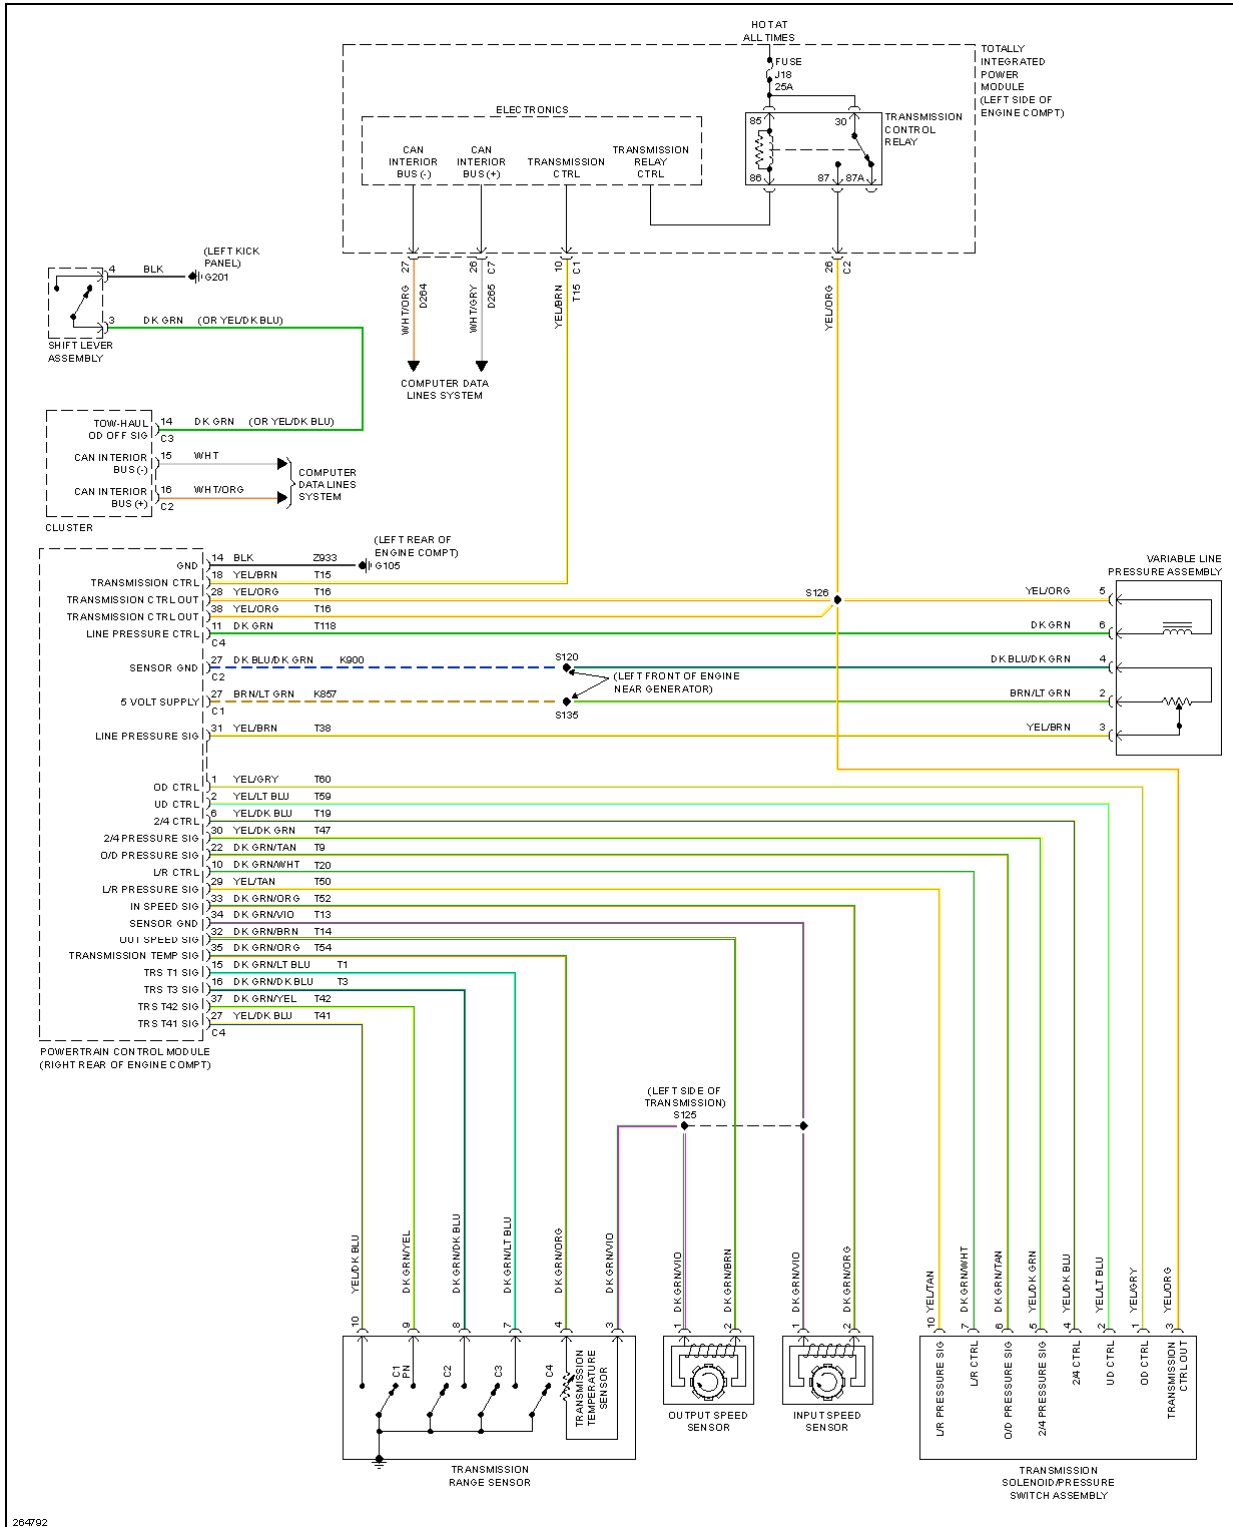

Fig. 54: Starting Circuit

SUPPLEMENTAL RESTRAINTS

2007 Dodge Nitro R/T

2007 SYSTEM WIRING DIAGRAMS Dodge - Nitro

Fig. 55: Supplemental Restraints Circuit (1 of 2)

2007 Dodge Nitro R/T

2007 SYSTEM WIRING DIAGRAMS Dodge - Nitro

Fig. 56: Supplemental Restraints Circuit (2 of 2)

TRANSMISSION

2007 Dodge Nitro R/T

2007 SYSTEM WIRING DIAGRAMS Dodge - Nitro

Fig. 57: Transfer Case Circuit, 4WD

3.7L

2007 Dodge Nitro R/T

2007 SYSTEM WIRING DIAGRAMS Dodge - Nitro

Fig. 58: 3.7L, A/T Circuit

4.0L

2007 Dodge Nitro R/T

2007 SYSTEM WIRING DIAGRAMS Dodge - Nitro

Fig. 59: 4.0L, A/T Circuit

WARNING SYSTEMS

2007 Dodge Nitro R/T

2007 SYSTEM WIRING DIAGRAMS Dodge - Nitro

2007 Dodge Nitro R/T

2007 SYSTEM WIRING DIAGRAMS Dodge - Nitro

Fig. 60: Chime Circuit

2007 Dodge Nitro R/T

2007 SYSTEM WIRING DIAGRAMS Dodge - Nitro

Fig. 61: Tire Pressure Monitoring Circuit

WIPER/WASHER

2007 Dodge Nitro R/T