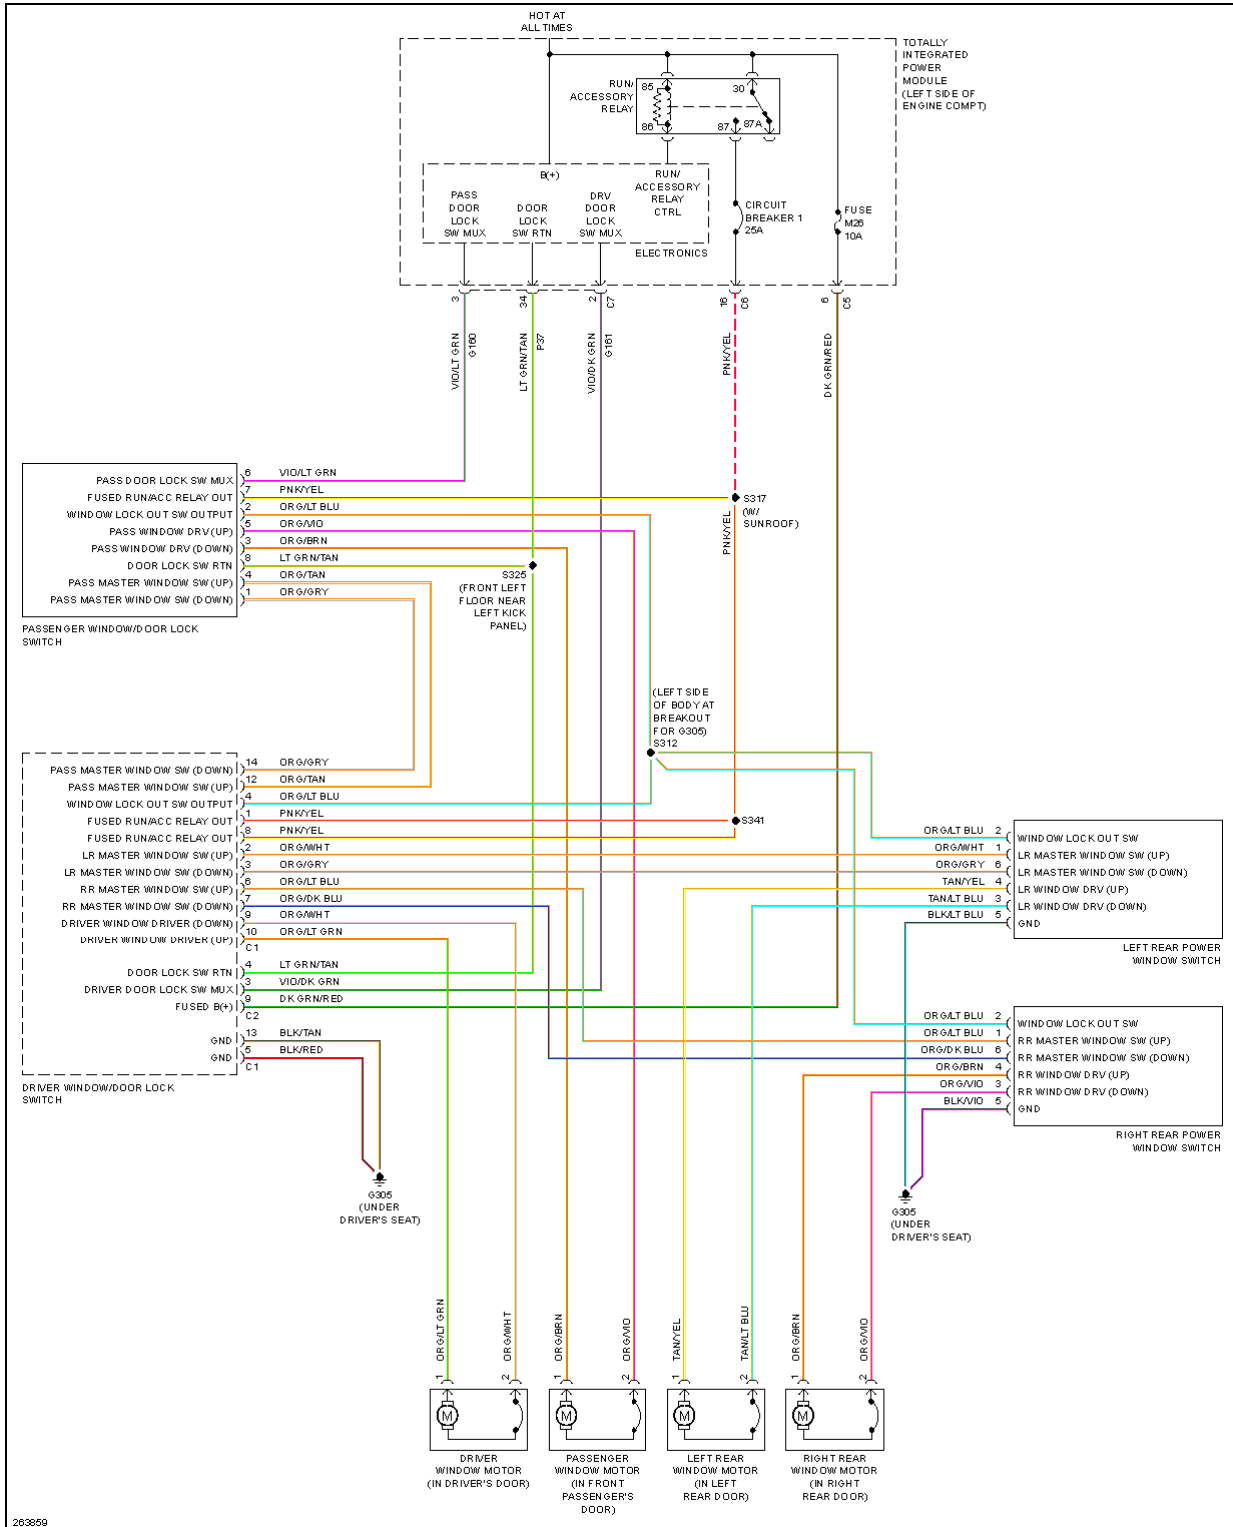

2007 Dodge Nitro R/T

2007 SYSTEM WIRING DIAGRAMS Dodge - Nitro

Fig. 43: Power Seat Circuit

POWER TOP/SUNROOF

2007 Dodge Nitro R/T

2007 SYSTEM WIRING DIAGRAMS Dodge - Nitro

Fig. 44: Power Top/Sunroof Circuit

POWER WINDOWS

2007 Dodge Nitro R/T

2007 SYSTEM WIRING DIAGRAMS Dodge - Nitro

Fig. 45: Power Windows Circuit, Base

2007 Dodge Nitro R/T

2007 SYSTEM WIRING DIAGRAMS Dodge - Nitro

Fig. 46: Power Windows Circuit, Except Base

RADIO

2007 Dodge Nitro R/T

2007 SYSTEM WIRING DIAGRAMS Dodge - Nitro

Fig. 47: DVD Player Circuit

2007 Dodge Nitro R/T

2007 SYSTEM WIRING DIAGRAMS Dodge - Nitro

Fig. 48: Radio Circuit, Base

2007 Dodge Nitro R/T

2007 SYSTEM WIRING DIAGRAMS Dodge - Nitro

Fig. 49: Radio Circuit, Premium (1 of 2)

Fig. 50: Radio Circuit, Premium (2 of 2)

SHIFT INTERLOCK

2007 Dodge Nitro R/T

2007 SYSTEM WIRING DIAGRAMS Dodge - Nitro

2007 Dodge Nitro R/T