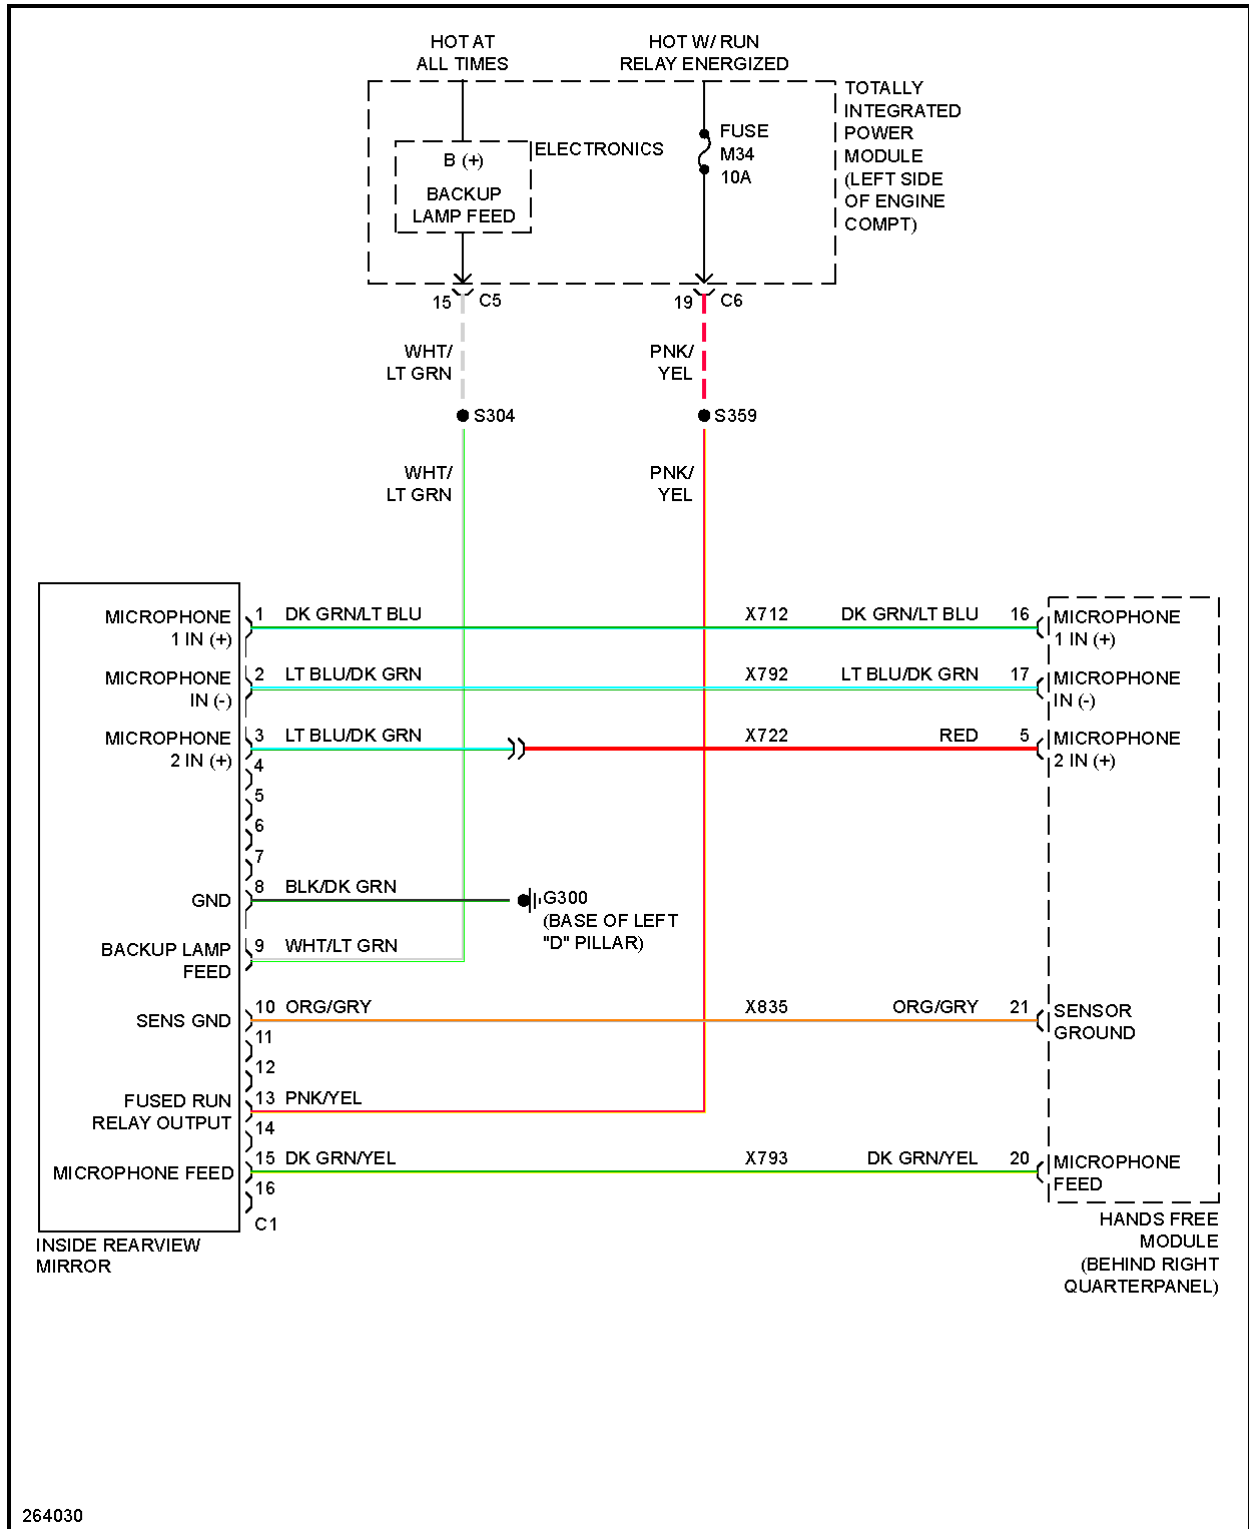

Fig. 37: Power Door Locks Circuit (2 of 2)

POWER MIRRORS

2007 Dodge Nitro R/T

2007 SYSTEM WIRING DIAGRAMS Dodge - Nitro

Fig. 38: Automatic Day/Night Mirror Circuit, W/ Hands Free

2007 Dodge Nitro R/T

2007 SYSTEM WIRING DIAGRAMS Dodge - Nitro

2007 Dodge Nitro R/T

2007 SYSTEM WIRING DIAGRAMS Dodge - Nitro

Fig. 39: Automatic Day/Night Mirror Circuit, W/O Hands Free

2007 Dodge Nitro R/T

2007 SYSTEM WIRING DIAGRAMS Dodge - Nitro

Fig. 40: Power Mirrors Circuit, Base