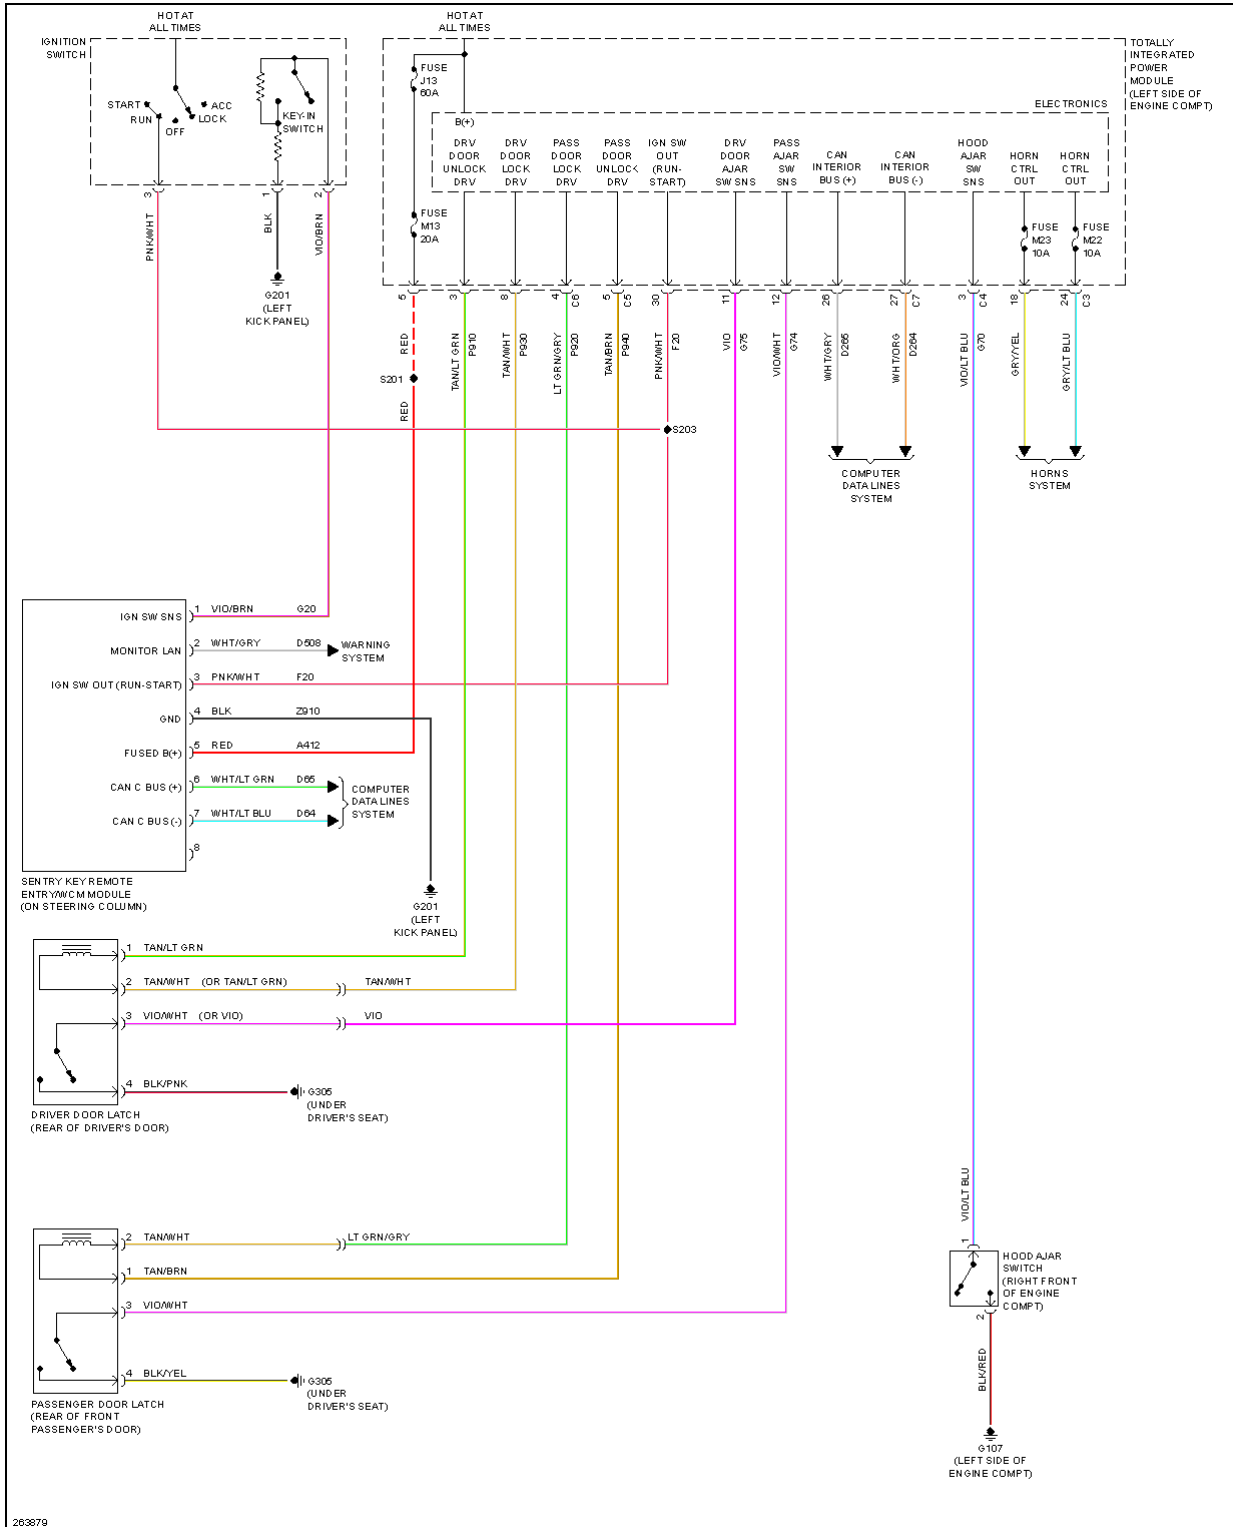

AIR CONDITIONING

Fig. 1: Manual A/C Circuit

ANTI-LOCK BRAKES

2007 Dodge Nitro R/T

2007 SYSTEM WIRING DIAGRAMS Dodge - Nitro

Fig. 2: Anti-lock Brakes Circuit

ANTI-THEFT

2007 Dodge Nitro R/T

2007 SYSTEM WIRING DIAGRAMS Dodge - Nitro

Fig. 3: Anti-theft Circuit (1 of 2)

2007 Dodge Nitro R/T

2007 SYSTEM WIRING DIAGRAMS Dodge - Nitro

Fig. 4: Anti-theft Circuit (2 of 2)

BODY CONTROL MODULES

2007 Dodge Nitro R/T

2007 SYSTEM WIRING DIAGRAMS Dodge - Nitro

2007 Dodge Nitro R/T

2007 SYSTEM WIRING DIAGRAMS Dodge - Nitro

Fig. 5: Body Control Modules Circuit (1 of 2)

2007 Dodge Nitro R/T

2007 SYSTEM WIRING DIAGRAMS Dodge - Nitro

Fig. 6: Body Control Modules Circuit (2 of 2)

COMPUTER DATA LINES

2007 Dodge Nitro R/T

2007 SYSTEM WIRING DIAGRAMS Dodge - Nitro

Fig. 7: Computer Data Lines Circuit (1 of 2)

2007 Dodge Nitro R/T

2007 SYSTEM WIRING DIAGRAMS Dodge - Nitro