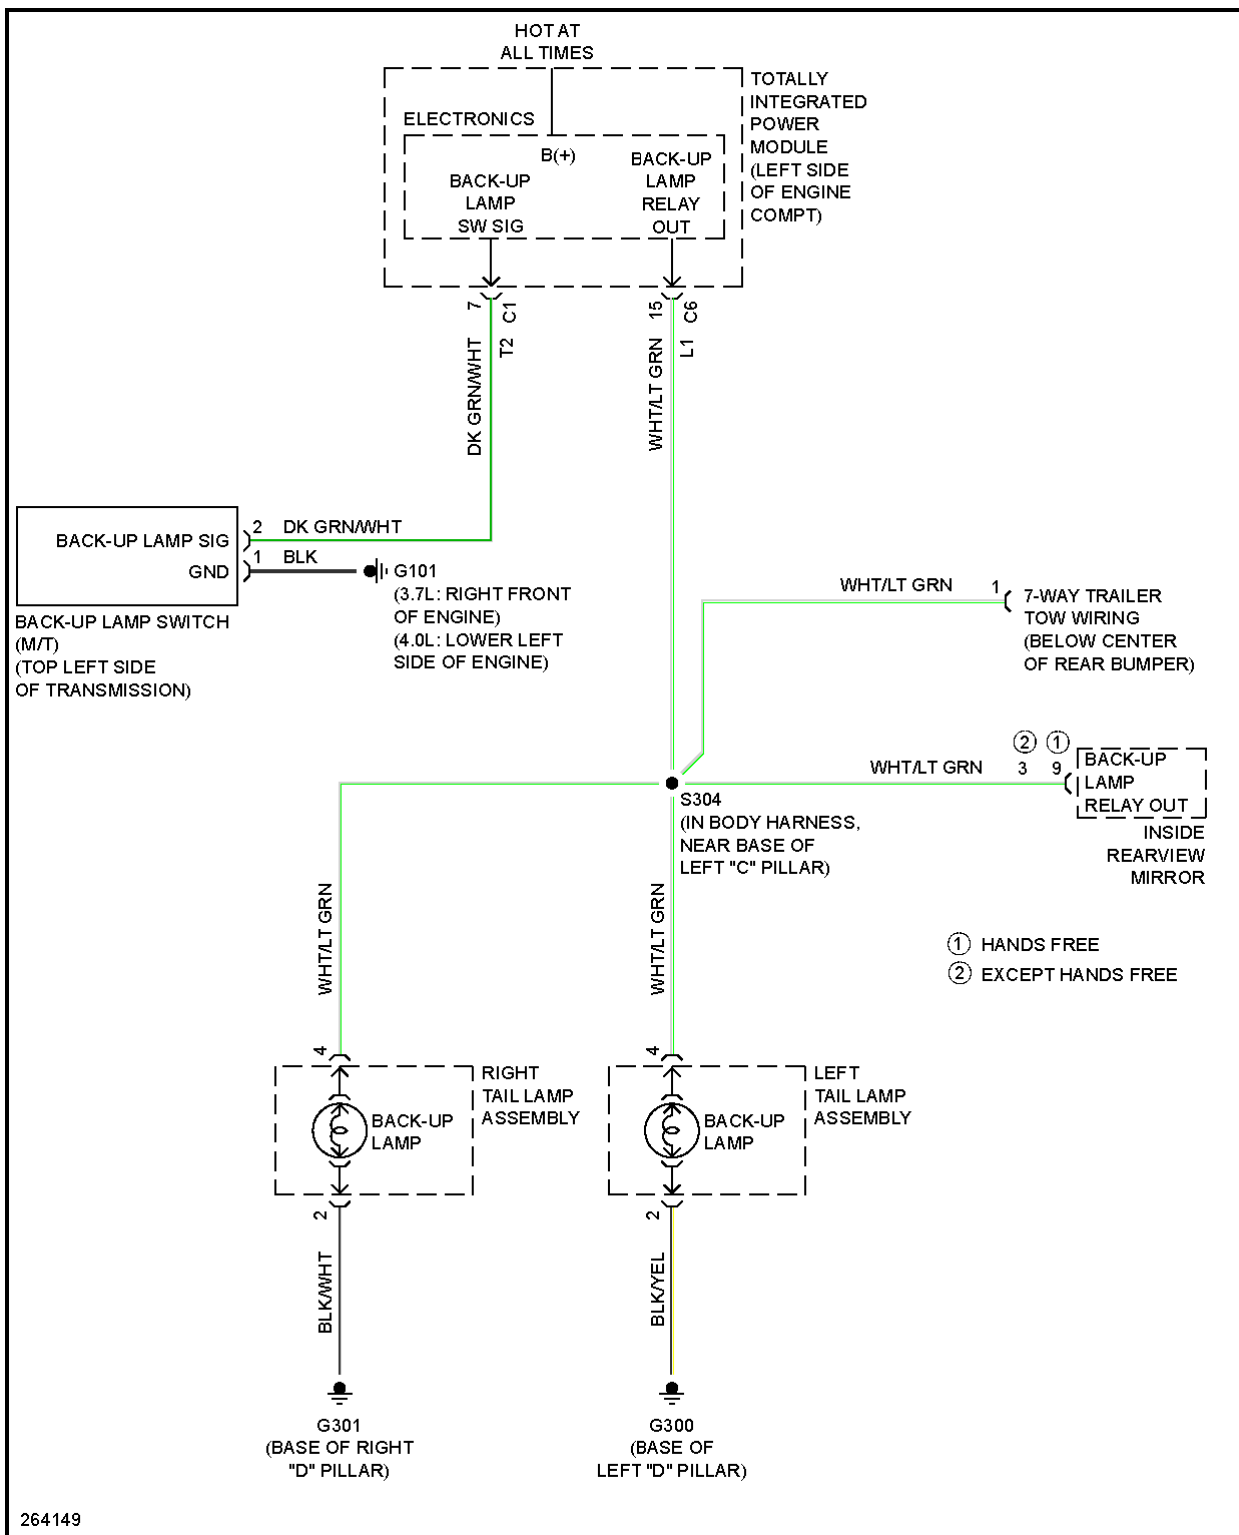

EXTERIOR LIGHTS

2007 Dodge Nitro R/T

2007 SYSTEM WIRING DIAGRAMS Dodge - Nitro

Fig. 22: Back-up Lamps Circuit

2007 Dodge Nitro R/T

2007 SYSTEM WIRING DIAGRAMS Dodge - Nitro

Fig. 23: Exterior Lamps Circuit (1 of 2)

Fig. 24: Exterior Lamps Circuit (2 of 2)

GROUND DISTRIBUTION

2007 Dodge Nitro R/T

2007 SYSTEM WIRING DIAGRAMS Dodge - Nitro

2007 Dodge Nitro R/T

2007 SYSTEM WIRING DIAGRAMS Dodge - Nitro

Fig. 25: Ground Distribution Circuit (1 of 2)