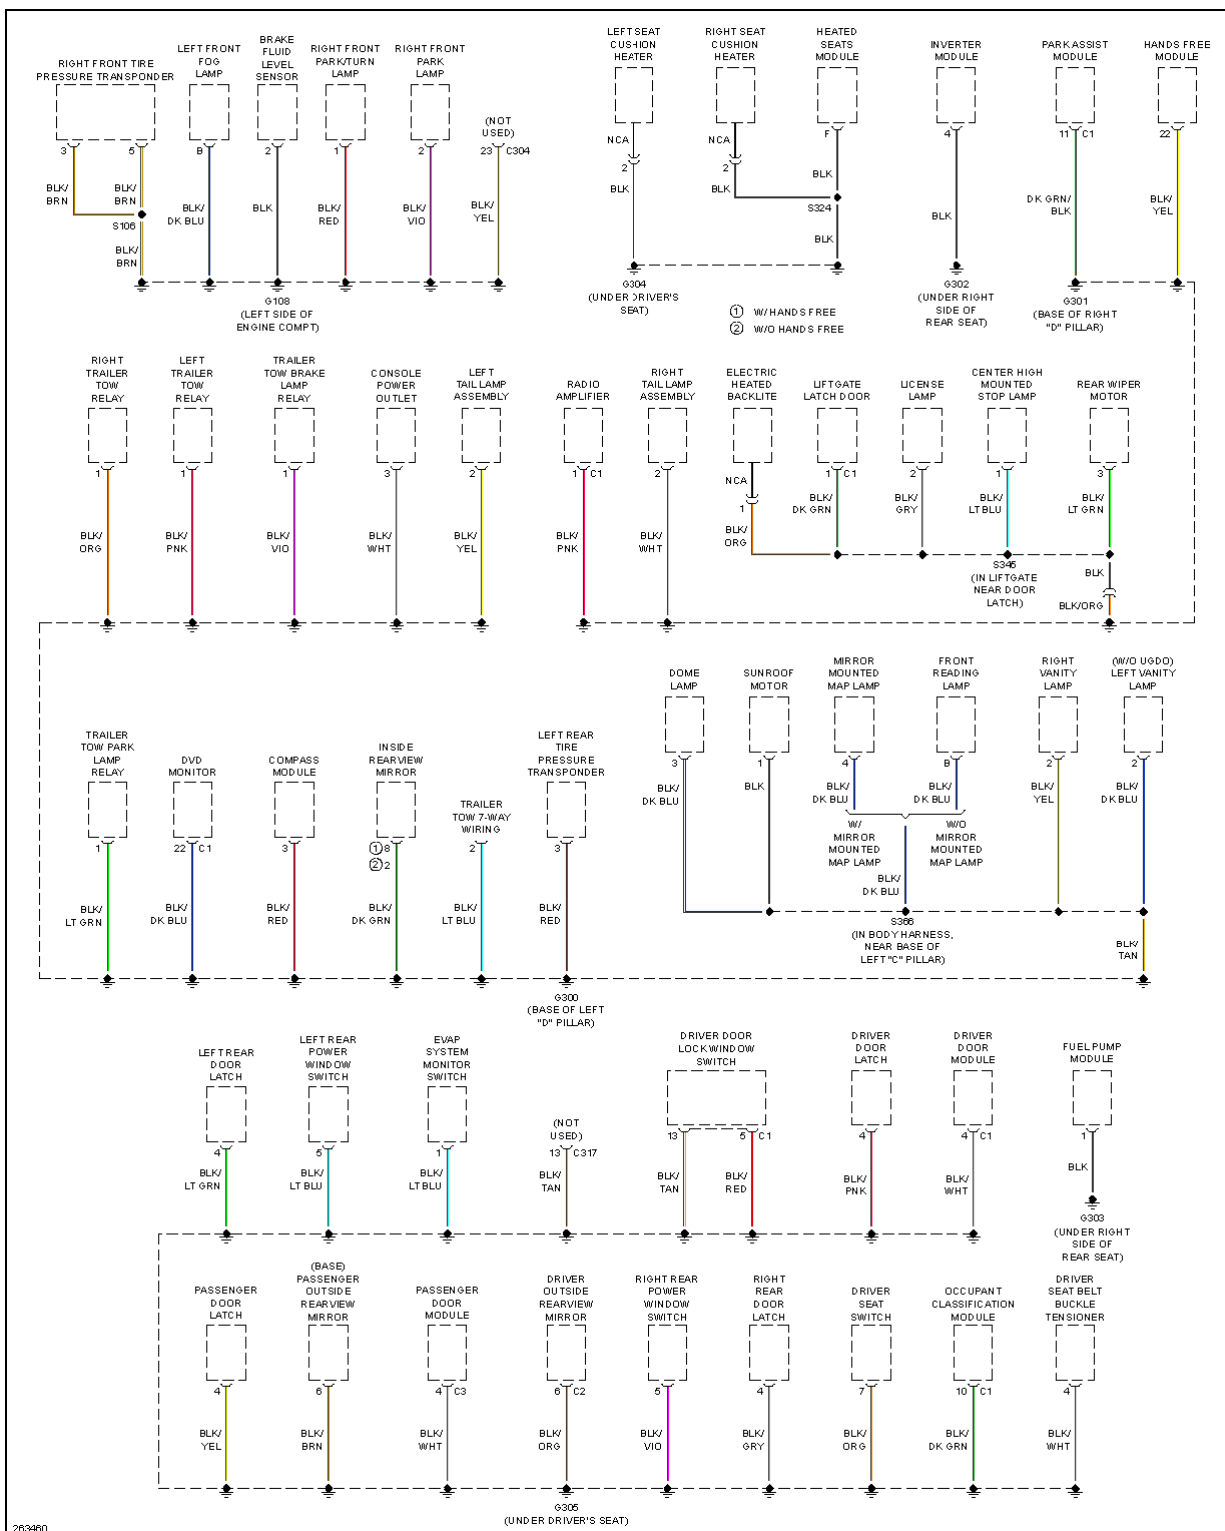

EXTERIOR LIGHTS

2007 Dodge Nitro R/T

2007 SYSTEM WIRING DIAGRAMS Dodge - Nitro

Fig. 22: Back-up Lamps Circuit

2007 Dodge Nitro R/T

2007 SYSTEM WIRING DIAGRAMS Dodge - Nitro

Fig. 23: Exterior Lamps Circuit (1 of 2)

Fig. 24: Exterior Lamps Circuit (2 of 2)

GROUND DISTRIBUTION

2007 Dodge Nitro R/T

2007 SYSTEM WIRING DIAGRAMS Dodge - Nitro

2007 Dodge Nitro R/T

2007 SYSTEM WIRING DIAGRAMS Dodge - Nitro

Fig. 25: Ground Distribution Circuit (1 of 2)

2007 Dodge Nitro R/T

2007 SYSTEM WIRING DIAGRAMS Dodge - Nitro

Fig. 26: Ground Distribution Circuit (2 of 2)

HEADLIGHTS

2007 Dodge Nitro R/T

2007 SYSTEM WIRING DIAGRAMS Dodge - Nitro

Fig. 27: Headlights Circuit

HORN

2007 Dodge Nitro R/T

2007 SYSTEM WIRING DIAGRAMS Dodge - Nitro

Fig. 28: Horn Circuit

INSTRUMENT CLUSTER

Fig. 29: Instrument Cluster Circuit

INTERIOR LIGHTS

2007 Dodge Nitro R/T