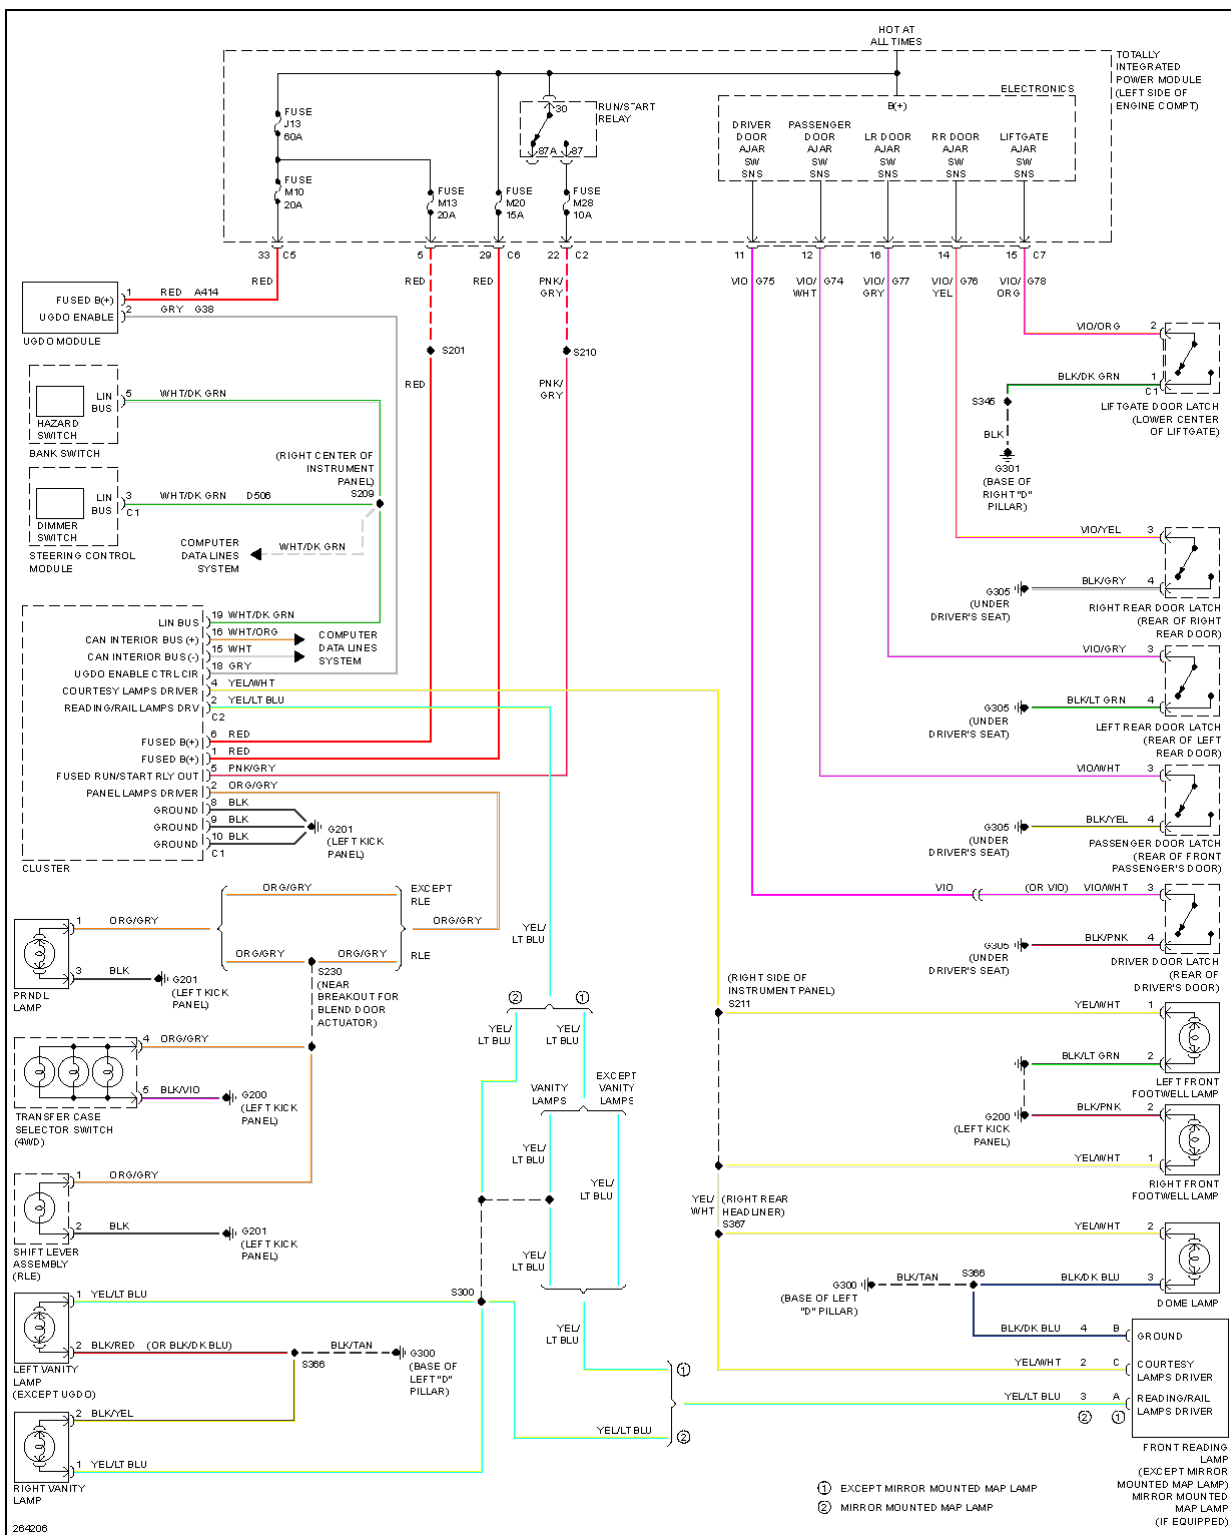

HORN

2007 Dodge Nitro R/T

2007 SYSTEM WIRING DIAGRAMS Dodge - Nitro

Fig. 28: Horn Circuit

INSTRUMENT CLUSTER

Fig. 29: Instrument Cluster Circuit

INTERIOR LIGHTS

2007 Dodge Nitro R/T

2007 SYSTEM WIRING DIAGRAMS Dodge - Nitro

Fig. 30: Interior Lights Circuit

NAVIGATION

2007 Dodge Nitro R/T

2007 SYSTEM WIRING DIAGRAMS Dodge - Nitro

Fig. 31: Navigation Circuit

2007 Dodge Nitro R/T

2007 SYSTEM WIRING DIAGRAMS Dodge - Nitro

Fig. 32: Parking Assistant Circuit

POWER DISTRIBUTION

2007 Dodge Nitro R/T

2007 SYSTEM WIRING DIAGRAMS Dodge - Nitro

2007 Dodge Nitro R/T

2007 SYSTEM WIRING DIAGRAMS Dodge - Nitro

Fig. 33: Power Distribution Circuit (1 of 3)