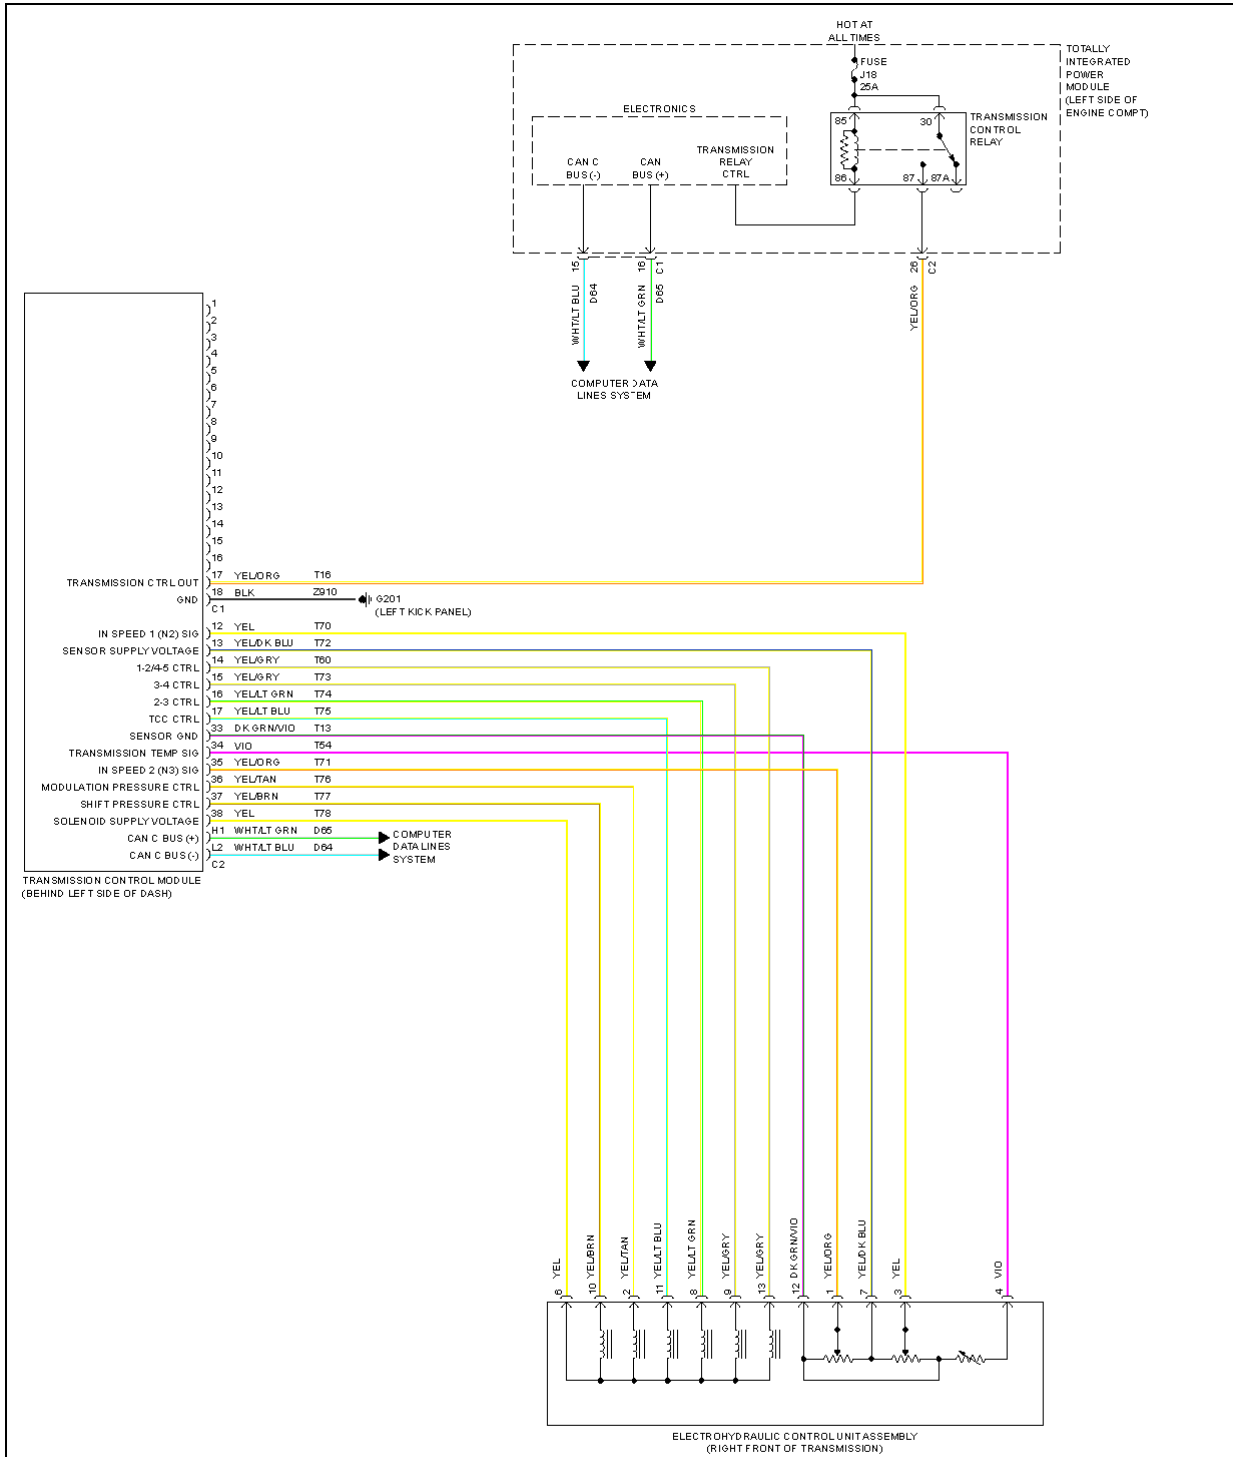

Fig. 56: Supplemental Restraints Circuit (2 of 2)

TRANSMISSION

2007 Dodge Nitro R/T

2007 SYSTEM WIRING DIAGRAMS Dodge - Nitro

Fig. 57: Transfer Case Circuit, 4WD

3.7L

2007 Dodge Nitro R/T

2007 SYSTEM WIRING DIAGRAMS Dodge - Nitro

Fig. 58: 3.7L, A/T Circuit

4.0L

2007 Dodge Nitro R/T

2007 SYSTEM WIRING DIAGRAMS Dodge - Nitro

Fig. 59: 4.0L, A/T Circuit

WARNING SYSTEMS

2007 Dodge Nitro R/T

2007 SYSTEM WIRING DIAGRAMS Dodge - Nitro

2007 Dodge Nitro R/T

2007 SYSTEM WIRING DIAGRAMS Dodge - Nitro

Fig. 60: Chime Circuit

2007 Dodge Nitro R/T

2007 SYSTEM WIRING DIAGRAMS Dodge - Nitro

Fig. 61: Tire Pressure Monitoring Circuit

WIPER/WASHER

2007 Dodge Nitro R/T

2007 SYSTEM WIRING DIAGRAMS Dodge - Nitro

Fig. 62: Front Wiper/Washer Circuit

2007 Dodge Nitro R/T

2007 SYSTEM WIRING DIAGRAMS Dodge - Nitro

Fig. 63: Rear Wiper/Washer Circuit