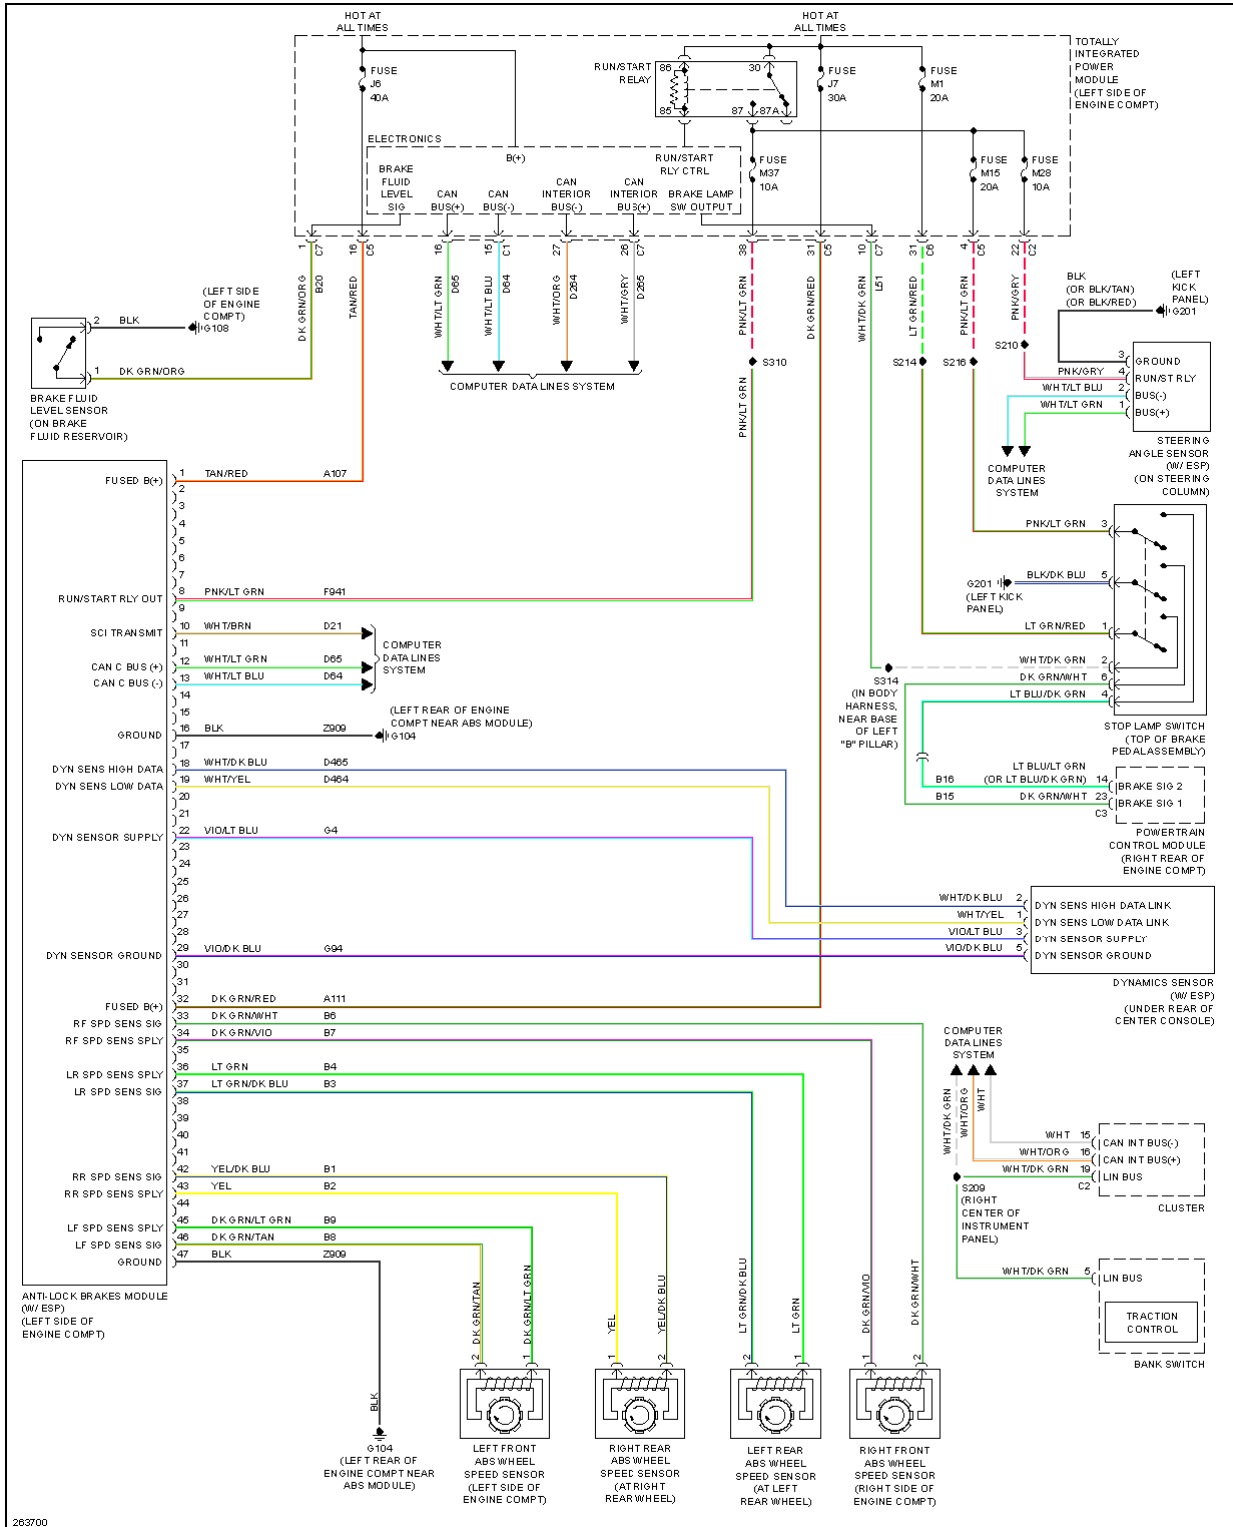

AIR CONDITIONING

Fig. 1: Manual A/C Circuit

ANTI-LOCK BRAKES

2007 Dodge Nitro R/T

2007 SYSTEM WIRING DIAGRAMS Dodge - Nitro

Fig. 2: Anti-lock Brakes Circuit

ANTI-THEFT

2007 Dodge Nitro R/T

2007 SYSTEM WIRING DIAGRAMS Dodge - Nitro

Fig. 3: Anti-theft Circuit (1 of 2)

2007 Dodge Nitro R/T

2007 SYSTEM WIRING DIAGRAMS Dodge - Nitro

Fig. 4: Anti-theft Circuit (2 of 2)

BODY CONTROL MODULES

2007 Dodge Nitro R/T