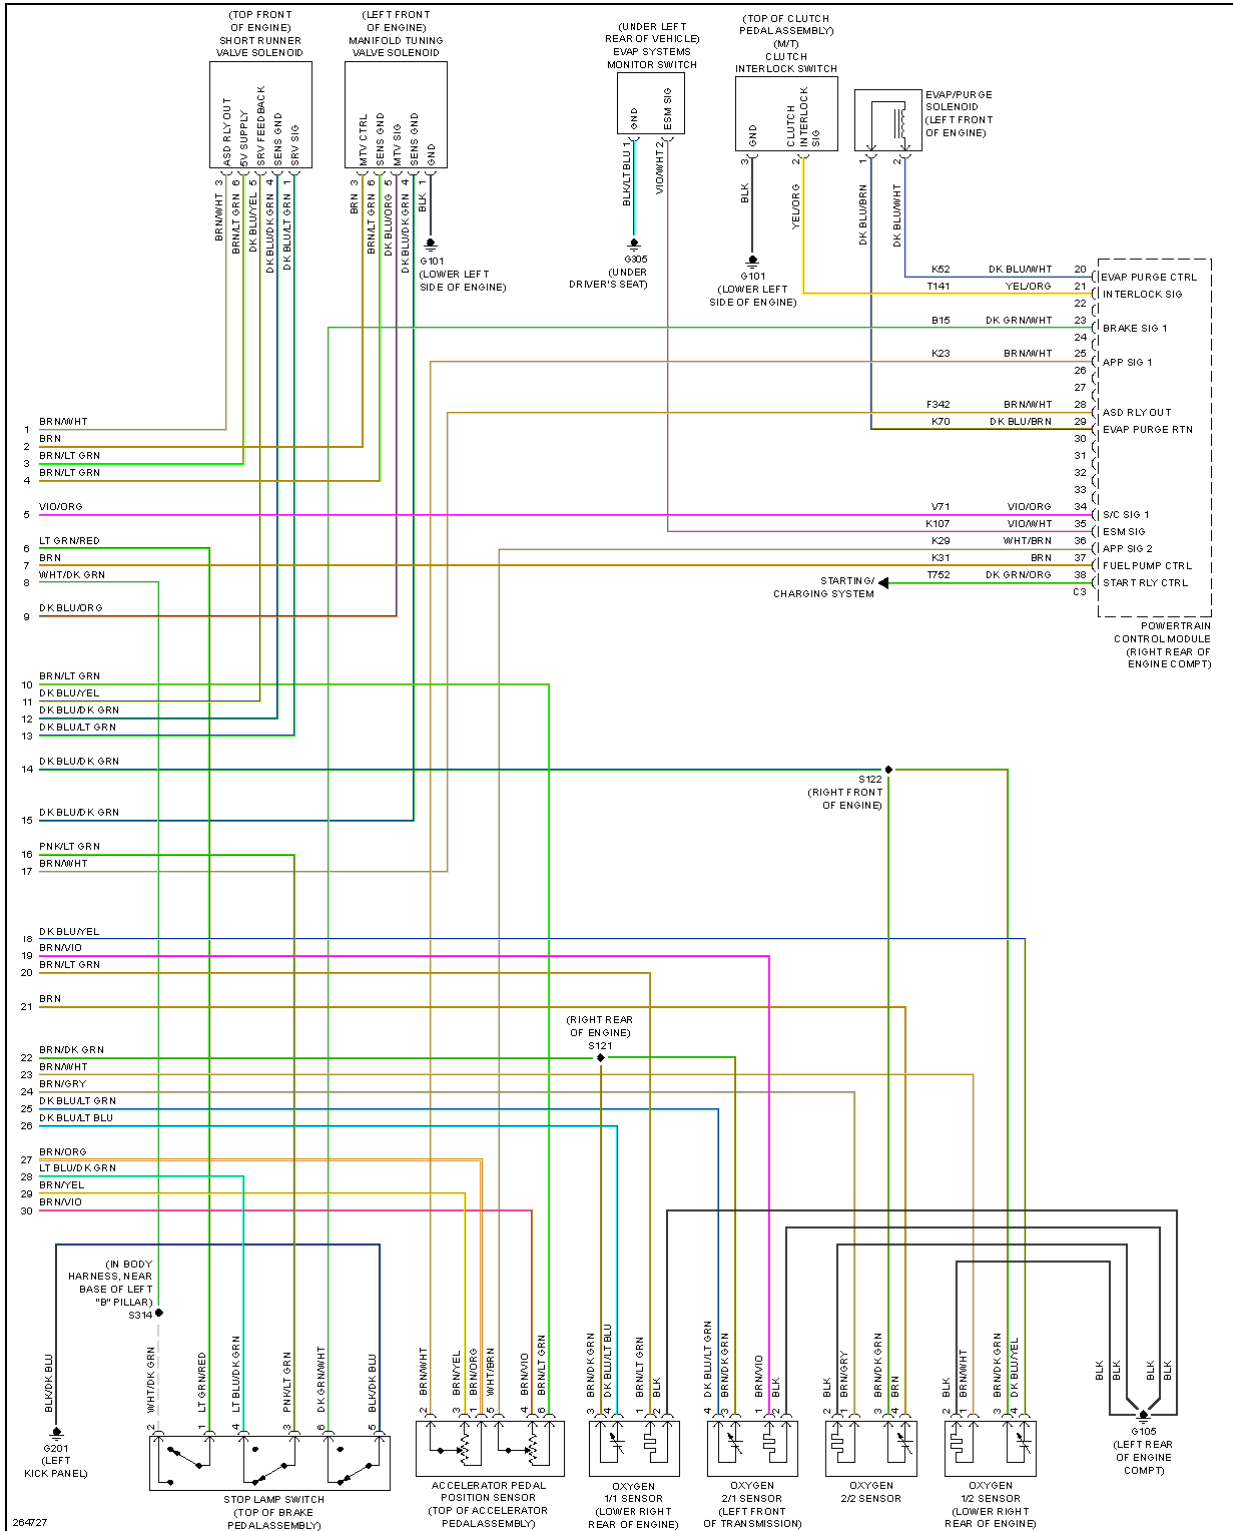

Fig. 18: 4.0L, Engine Performance Circuit (1 of 4)

2007 Dodge Nitro R/T

2007 SYSTEM WIRING DIAGRAMS Dodge - Nitro

2007 Dodge Nitro R/T

2007 SYSTEM WIRING DIAGRAMS Dodge - Nitro

Fig. 19: 4.0L, Engine Performance Circuit (2 of 4)

2007 Dodge Nitro R/T

2007 SYSTEM WIRING DIAGRAMS Dodge - Nitro

Fig. 20: 4.0L, Engine Performance Circuit (3 of 4)

2007 Dodge Nitro R/T

2007 SYSTEM WIRING DIAGRAMS Dodge - Nitro

Fig. 21: 4.0L, Engine Performance Circuit (4 of 4)

EXTERIOR LIGHTS

2007 Dodge Nitro R/T

2007 SYSTEM WIRING DIAGRAMS Dodge - Nitro

Fig. 22: Back-up Lamps Circuit

2007 Dodge Nitro R/T

2007 SYSTEM WIRING DIAGRAMS Dodge - Nitro

Fig. 23: Exterior Lamps Circuit (1 of 2)

Fig. 24: Exterior Lamps Circuit (2 of 2)

GROUND DISTRIBUTION

2007 Dodge Nitro R/T

2007 SYSTEM WIRING DIAGRAMS Dodge - Nitro

2007 Dodge Nitro R/T

2007 SYSTEM WIRING DIAGRAMS Dodge - Nitro

Fig. 25: Ground Distribution Circuit (1 of 2)