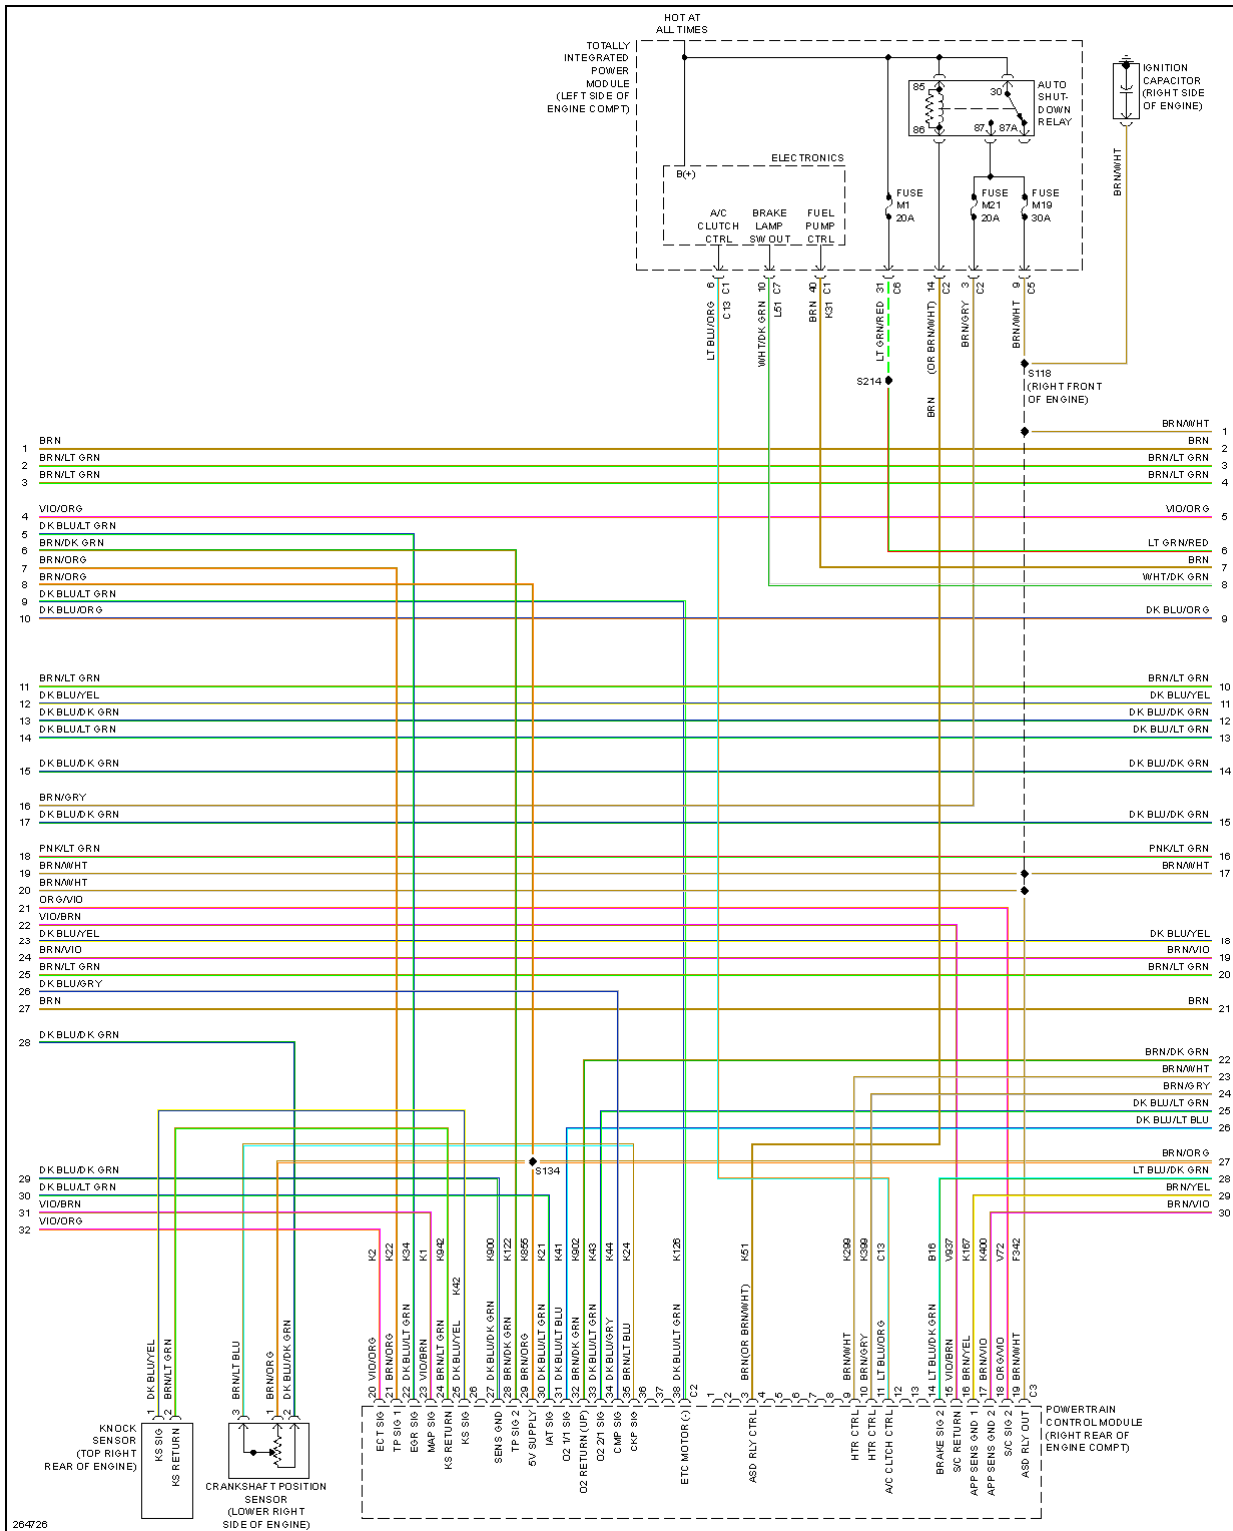

Fig. 18: 4.0L, Engine Performance Circuit (1 of 4)

2007 Dodge Nitro R/T

2007 SYSTEM WIRING DIAGRAMS Dodge - Nitro

2007 Dodge Nitro R/T

2007 SYSTEM WIRING DIAGRAMS Dodge - Nitro

Fig. 19: 4.0L, Engine Performance Circuit (2 of 4)

2007 Dodge Nitro R/T

2007 SYSTEM WIRING DIAGRAMS Dodge - Nitro

Fig. 20: 4.0L, Engine Performance Circuit (3 of 4)

2007 Dodge Nitro R/T

2007 SYSTEM WIRING DIAGRAMS Dodge - Nitro

Fig. 21: 4.0L, Engine Performance Circuit (4 of 4)

EXTERIOR LIGHTS

2007 Dodge Nitro R/T

2007 SYSTEM WIRING DIAGRAMS Dodge - Nitro

Fig. 22: Back-up Lamps Circuit

2007 Dodge Nitro R/T

2007 SYSTEM WIRING DIAGRAMS Dodge - Nitro

Fig. 23: Exterior Lamps Circuit (1 of 2)

Fig. 24: Exterior Lamps Circuit (2 of 2)

GROUND DISTRIBUTION

2007 Dodge Nitro R/T

2007 SYSTEM WIRING DIAGRAMS Dodge - Nitro

2007 Dodge Nitro R/T

2007 SYSTEM WIRING DIAGRAMS Dodge - Nitro

Fig. 25: Ground Distribution Circuit (1 of 2)