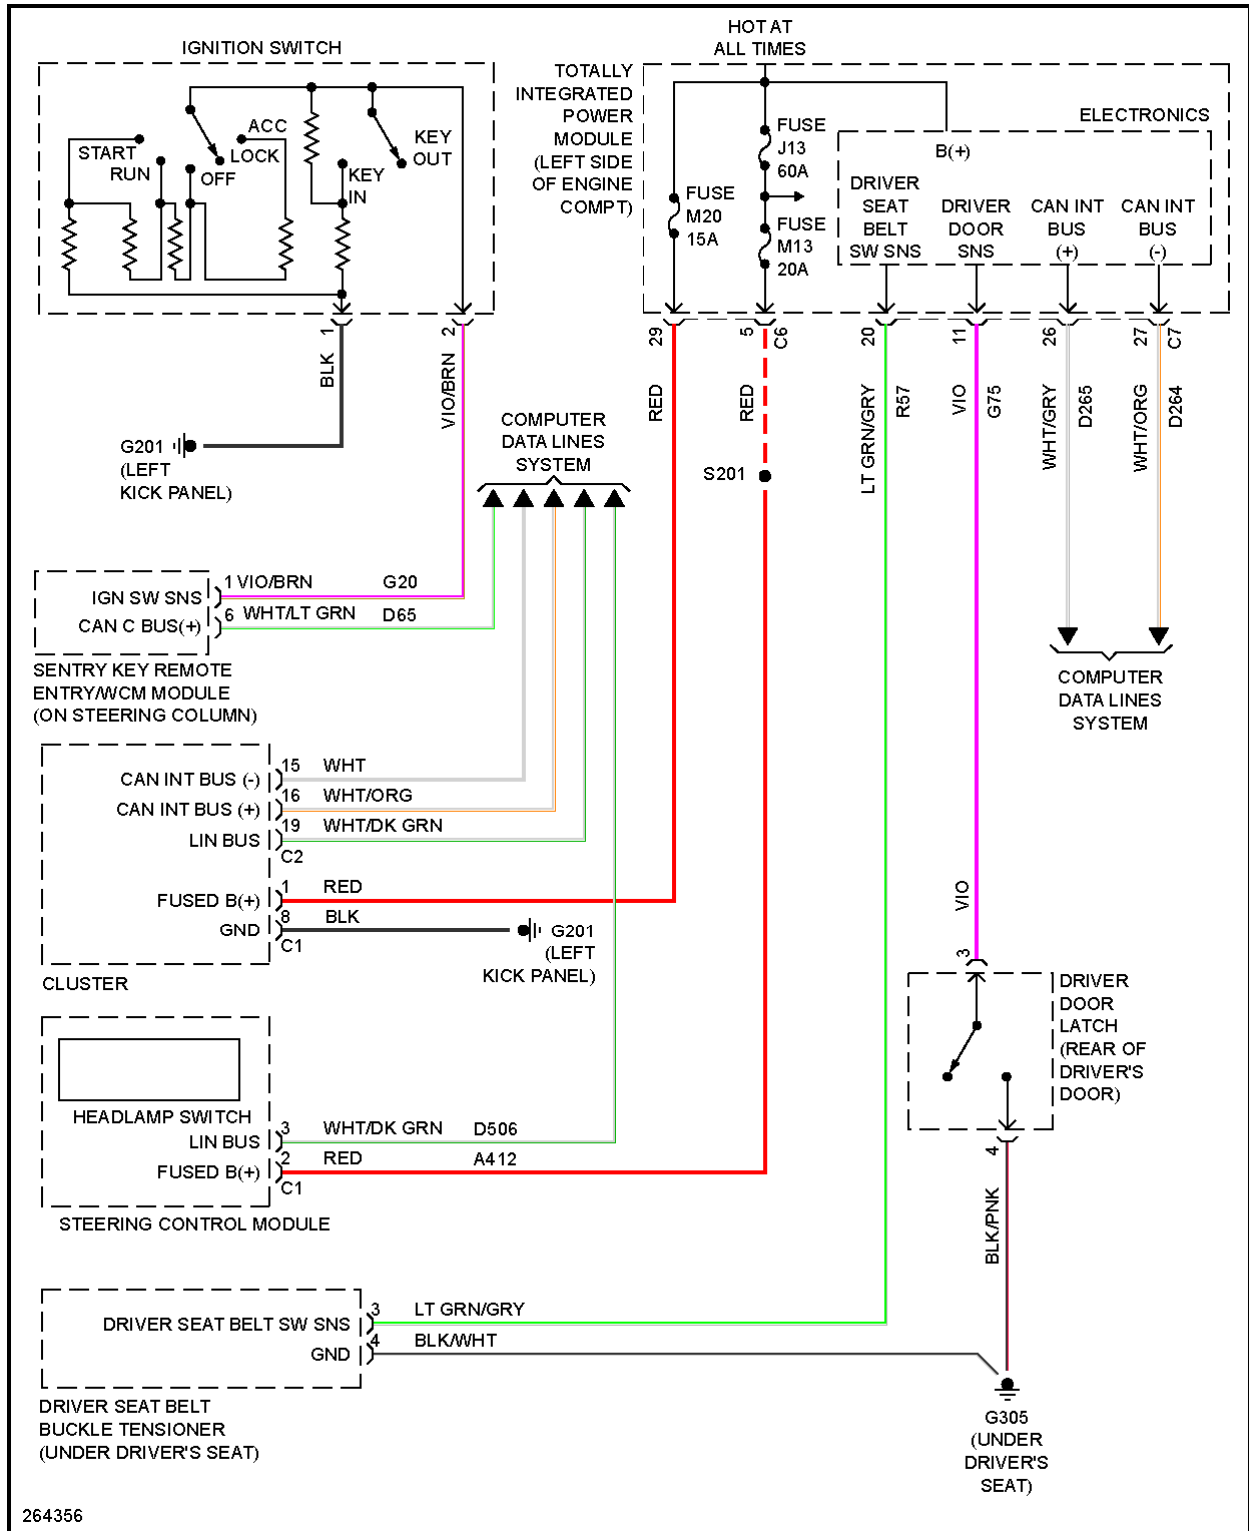

Fig. 54: Starting Circuit

SUPPLEMENTAL RESTRAINTS

2007 Dodge Nitro R/T

2007 SYSTEM WIRING DIAGRAMS Dodge - Nitro

Fig. 55: Supplemental Restraints Circuit (1 of 2)

2007 Dodge Nitro R/T

2007 SYSTEM WIRING DIAGRAMS Dodge - Nitro

Fig. 56: Supplemental Restraints Circuit (2 of 2)

TRANSMISSION

2007 Dodge Nitro R/T

2007 SYSTEM WIRING DIAGRAMS Dodge - Nitro

Fig. 57: Transfer Case Circuit, 4WD

3.7L

2007 Dodge Nitro R/T

2007 SYSTEM WIRING DIAGRAMS Dodge - Nitro

Fig. 58: 3.7L, A/T Circuit

4.0L

2007 Dodge Nitro R/T

2007 SYSTEM WIRING DIAGRAMS Dodge - Nitro

Fig. 59: 4.0L, A/T Circuit

WARNING SYSTEMS

2007 Dodge Nitro R/T

2007 SYSTEM WIRING DIAGRAMS Dodge - Nitro

2007 Dodge Nitro R/T

2007 SYSTEM WIRING DIAGRAMS Dodge - Nitro

Fig. 60: Chime Circuit

2007 Dodge Nitro R/T

2007 SYSTEM WIRING DIAGRAMS Dodge - Nitro

Fig. 61: Tire Pressure Monitoring Circuit

WIPER/WASHER

2007 Dodge Nitro R/T