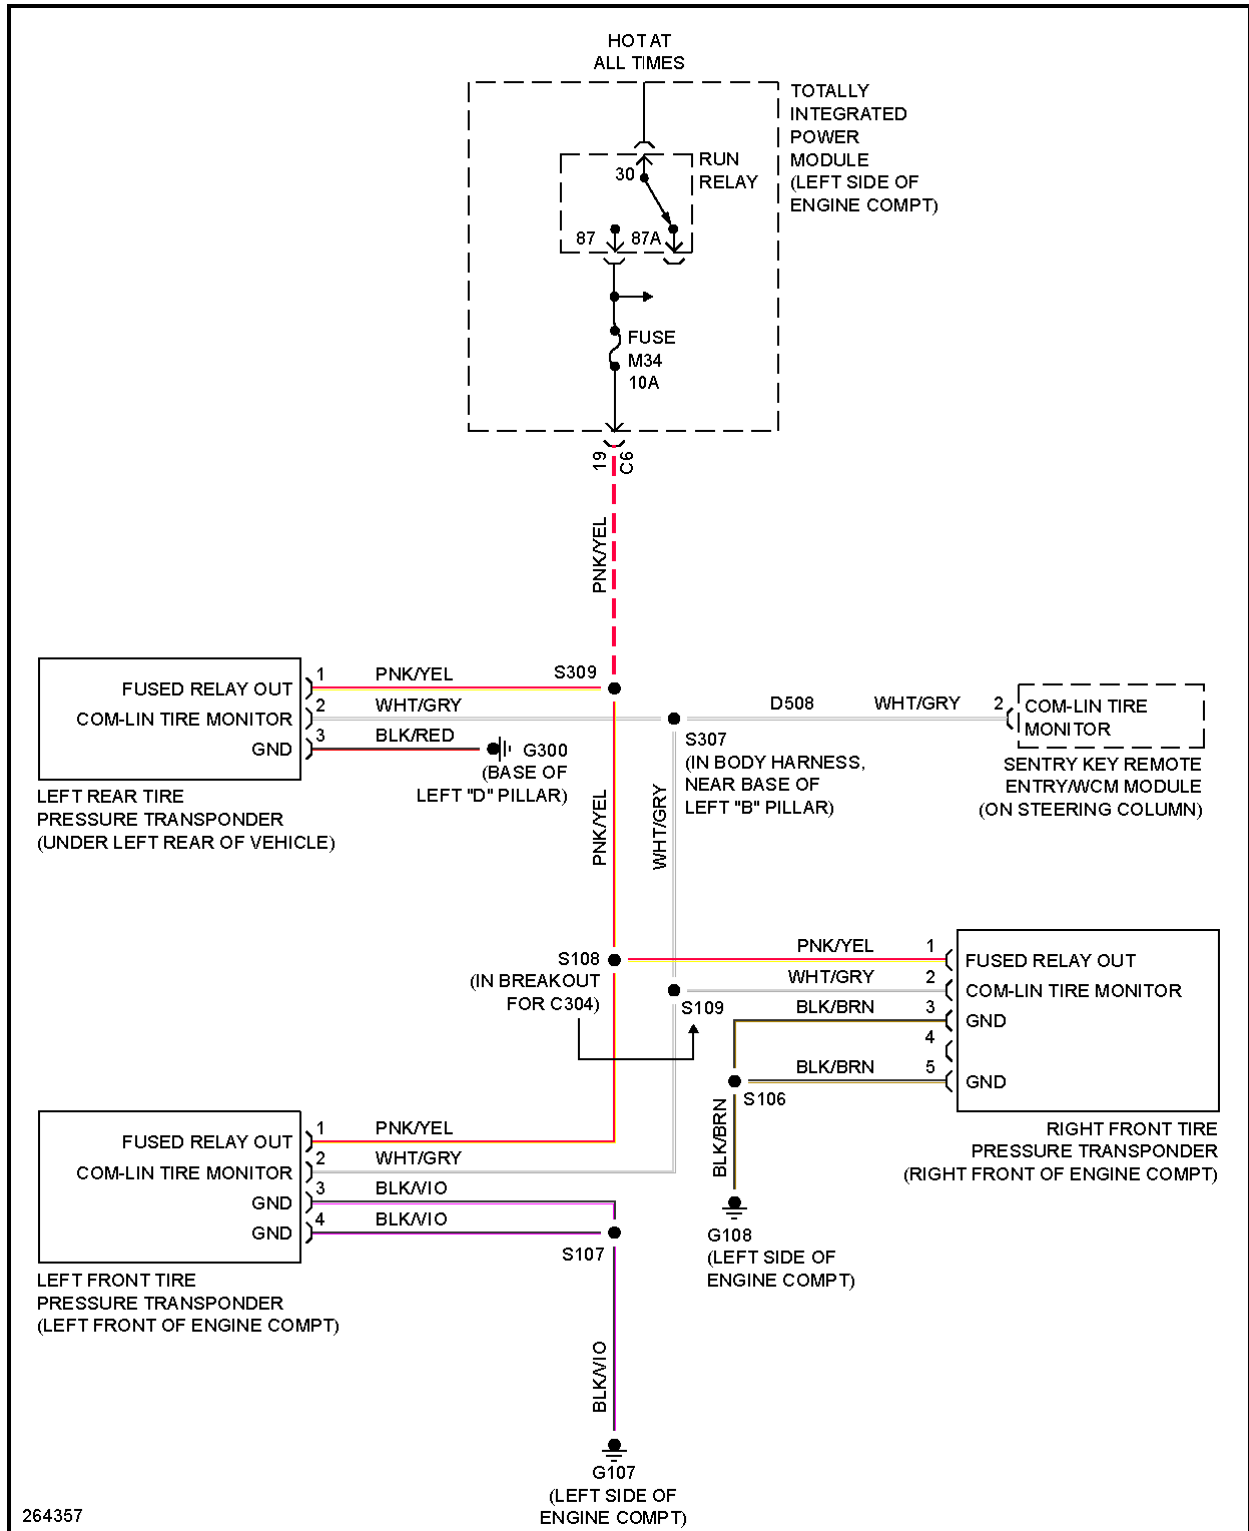

Fig. 58: 3.7L, A/T Circuit

4.0L

2007 Dodge Nitro R/T

2007 SYSTEM WIRING DIAGRAMS Dodge - Nitro

Fig. 59: 4.0L, A/T Circuit

WARNING SYSTEMS

2007 Dodge Nitro R/T

2007 SYSTEM WIRING DIAGRAMS Dodge - Nitro

2007 Dodge Nitro R/T

2007 SYSTEM WIRING DIAGRAMS Dodge - Nitro

Fig. 60: Chime Circuit

2007 Dodge Nitro R/T

2007 SYSTEM WIRING DIAGRAMS Dodge - Nitro

Fig. 61: Tire Pressure Monitoring Circuit

WIPER/WASHER

2007 Dodge Nitro R/T

2007 SYSTEM WIRING DIAGRAMS Dodge - Nitro

Fig. 62: Front Wiper/Washer Circuit

2007 Dodge Nitro R/T

2007 SYSTEM WIRING DIAGRAMS Dodge - Nitro

Fig. 63: Rear Wiper/Washer Circuit