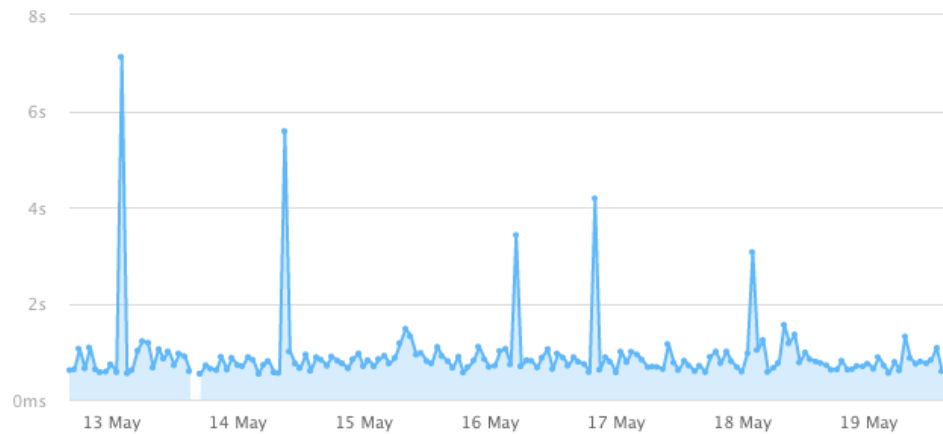

Test interval: 30 min / Testing from: Eastern US

[Edit check](#)

Last 7 days (12 May-19 May)

Compared to previous period (05 May-12 May)

Performance grade

C 75/100

No change

Load time

724MS

+20ms (2.84%)

Page size

1.23MB

+303B (0.02%)

Requests

68

No change

Page load time