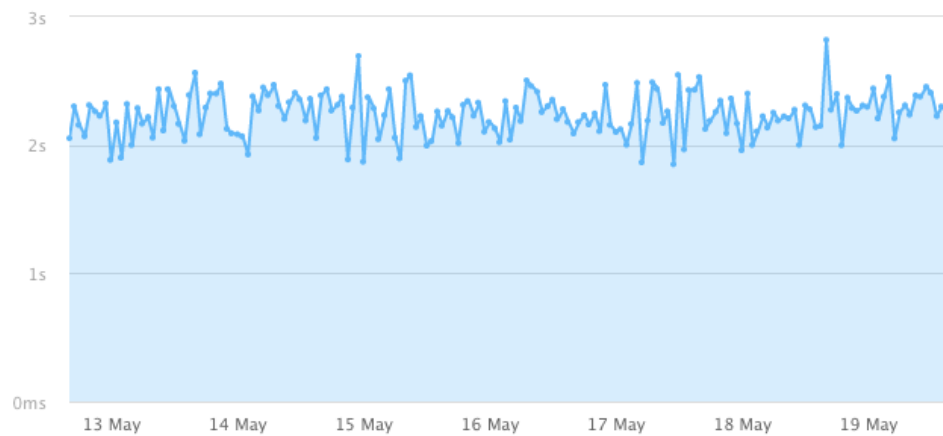

Page size

**1019.42kB**

+12B (0%)

Requests

**37**

No change

## Page load time

Test interval: 30 min / Testing from: Eastern US

[Edit check](#)