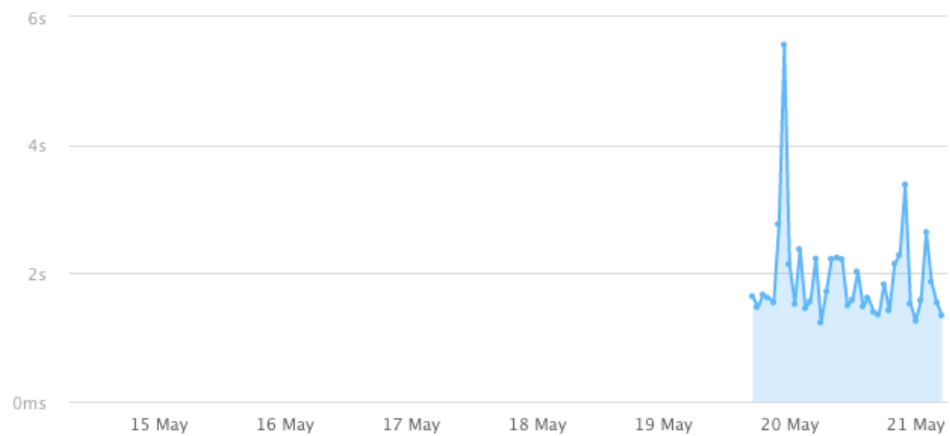

Test interval: 30 min / Testing from: Eastern US

[Edit check](#)

Last 7 days (14 May-21 May)

Compared to previous period (07 May-14 May)

Performance grade

B 80/100

No previous data

Load time

1.57s

No previous data

Page size

1.44MB

No previous data

Requests

65

No previous data

Page load time