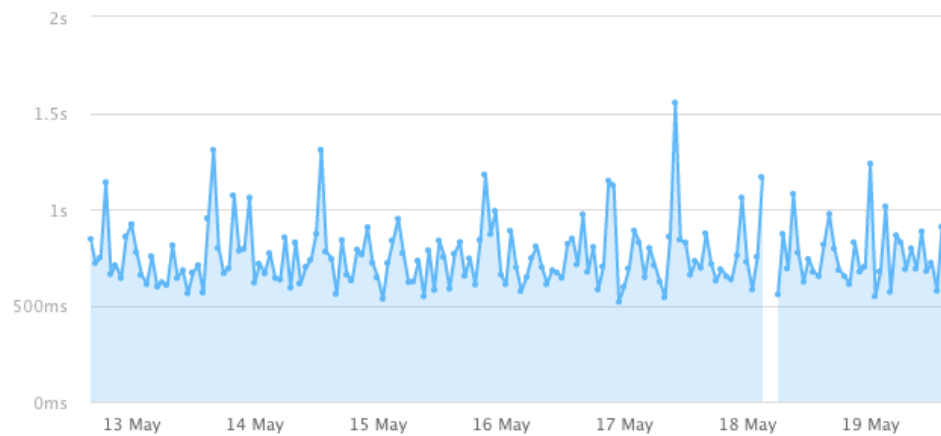

-42ms (5.68%)

Page size

862.58KB

-994.97KB (53.56%)

Requests

31

-1 (3.12%)

Page load time