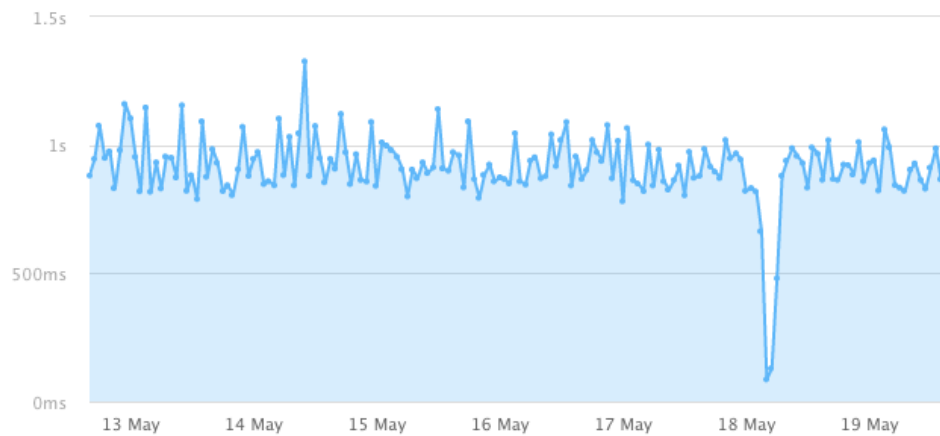

Test interval: 30 min / Testing from: Eastern US

[Edit check](#)

Last 7 days (12 May-19 May)

Compared to previous period (05 May-12 May)

Performance grade

A 91/100

-1 (1.09%)

Load time

885MS

-62ms (6.55%)

Page size

273.56KB

+252B (0.09%)

Requests

40

No change

Page load time