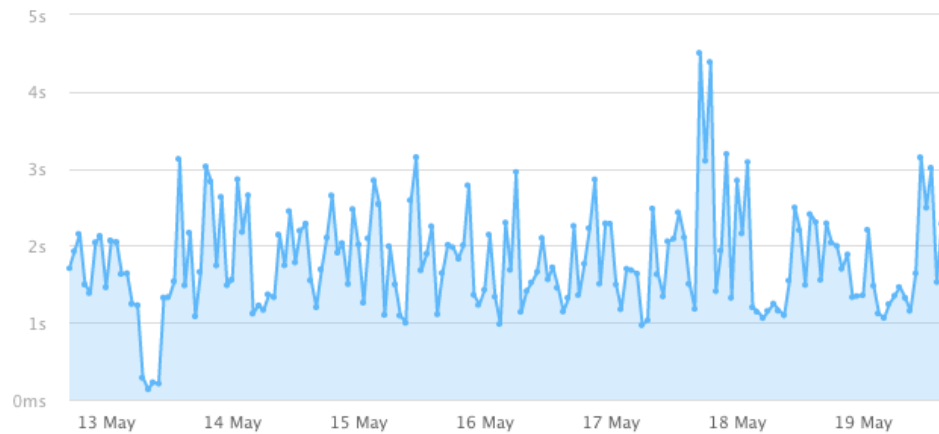

-21ms (1.29%)

Page size

2.14MB

+214.35KB (10.85%)

Requests

107

+1 (0.94%)

Page load time