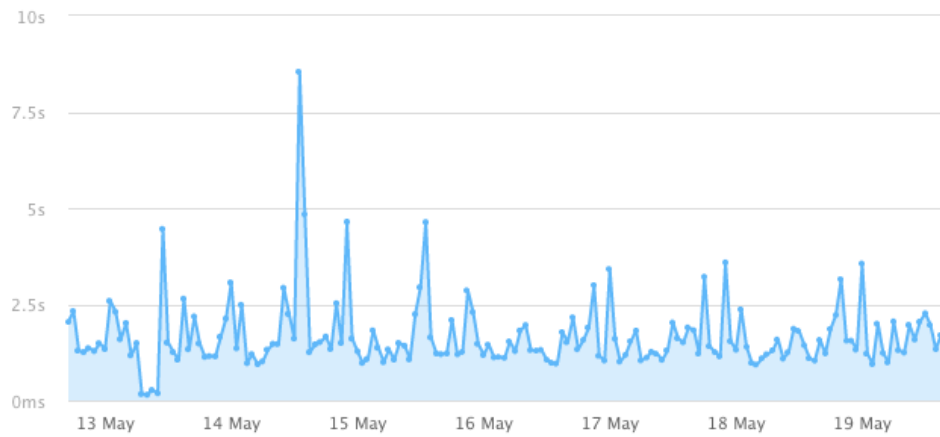

Test interval: 30 min / Testing from: Eastern US

[Edit check](#)

Last 7 days (12 May-19 May)

Compared to previous period (05 May-12 May)

Performance grade

C 72/100

No change

Load time

1.33s

-43ms (3.13%)

Page size

3.17MB

+47.52KB (1.49%)

Requests

101

+1 (1%)

Page load time