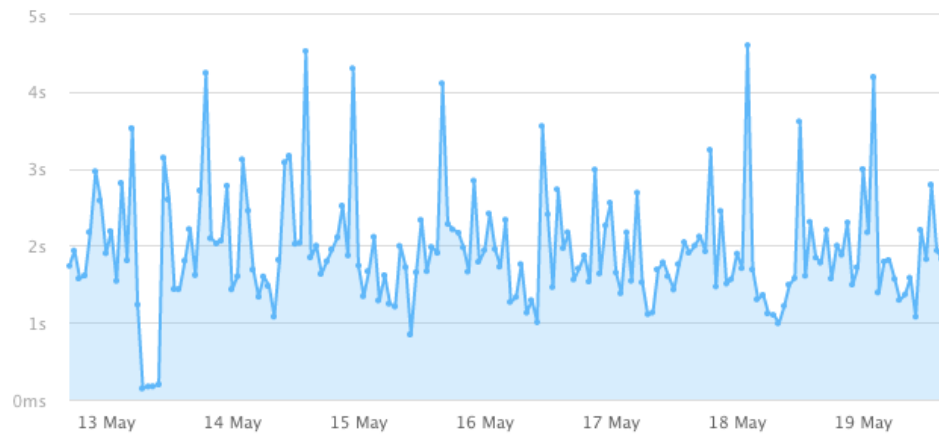

Test interval: 30 min / Testing from: Eastern US

[Edit check](#)

Last 7 days (12 May-19 May)

Compared to previous period (05 May-12 May)

Performance grade

C 70/100

No change

Load time

1.71s

+121ms (7.62%)

Page size

3.21MB

+20.96KB (0.64%)

Requests

110

-2 (1.79%)

Page load time