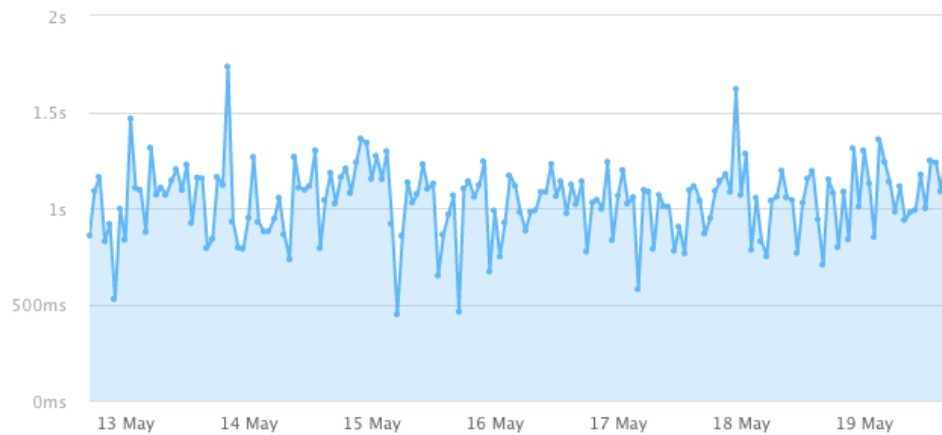

Page size

**2.95MB**

-11.03KB (0.36%)

Requests

**150**

No change

## Page load time

Test interval: 30 min / Testing from: Eastern US

[Edit check](#)