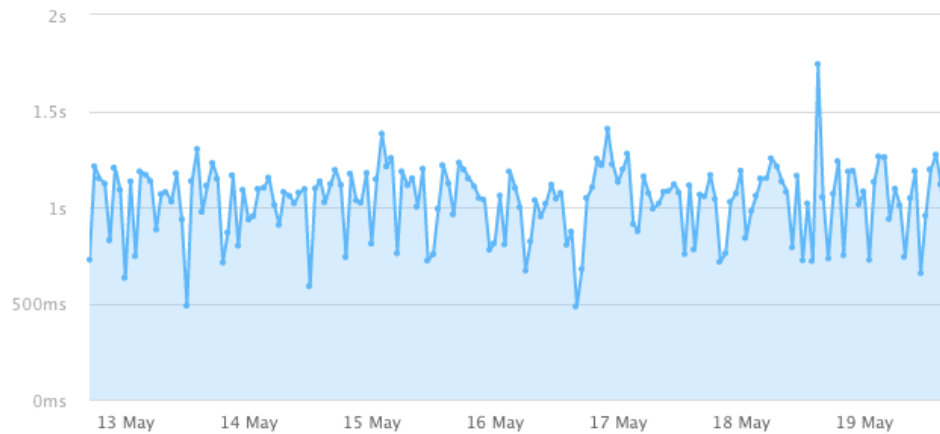

Page size

**2.89MB**

-684B (0.02%)

Requests

**172**

No change

### Page load time

Test interval: 30 min / Testing from: Eastern US

[Edit check](#)