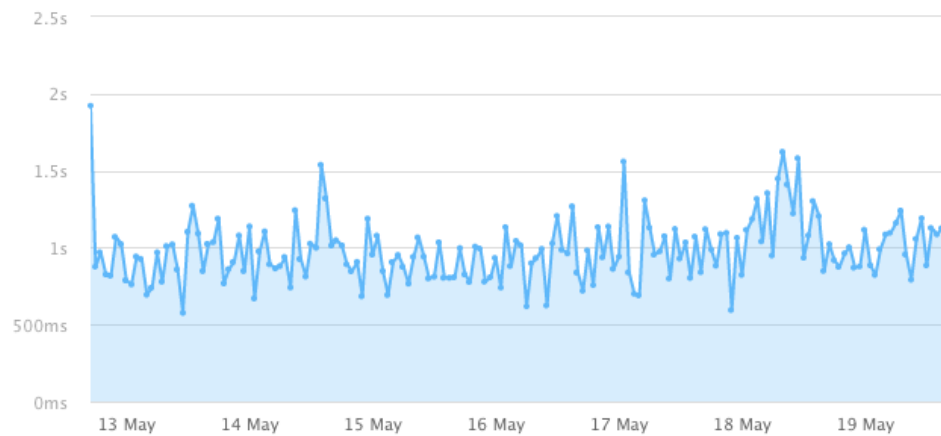

Page size

**1015.27**KB

+12.79KB (1.28%)

Requests

**48**

No change

## Page load time

Test interval: 30 min / Testing from: Eastern US

[Edit check](#)