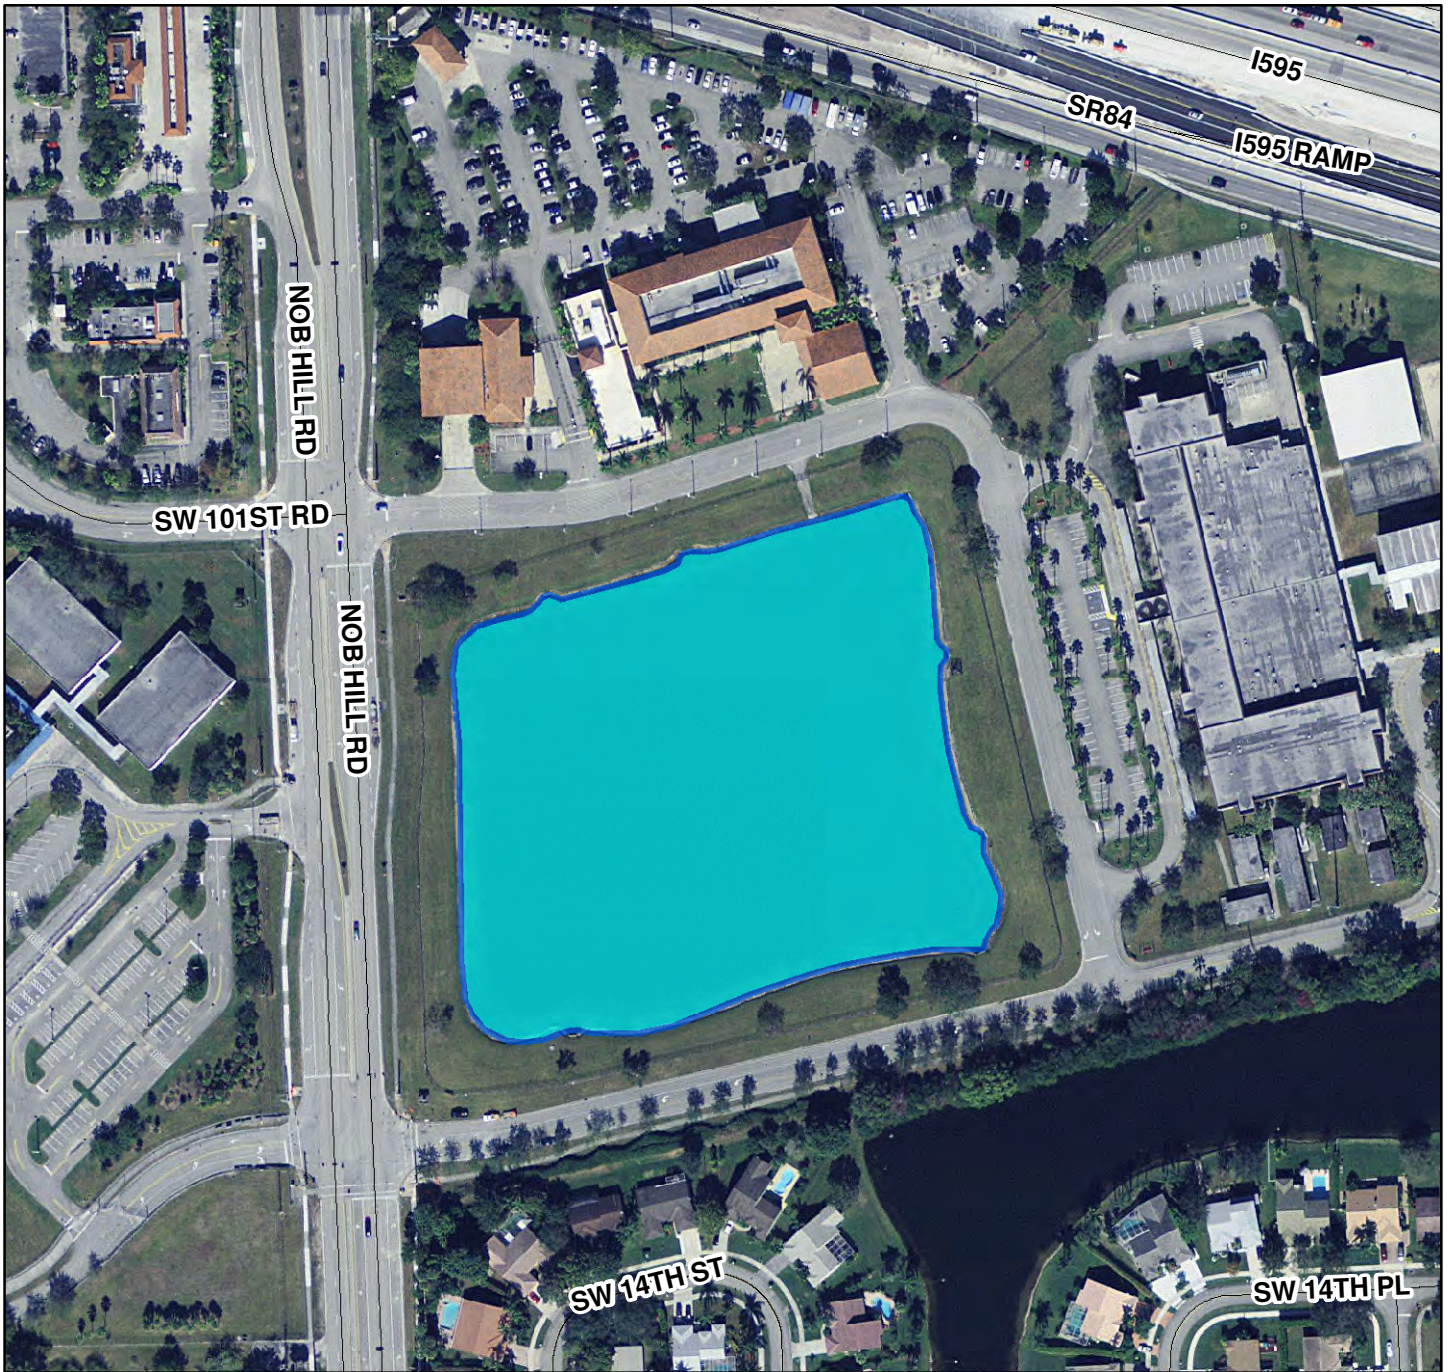

 Lake Maintenance
750 Linear Feet

Public Works
Town of Davie

Police Department

1230 S. Nob Hill Road

Lake Maintenance

Legend

 Lake Maintenance
2000 Linear Feet

Public Works
Town of Davie

Public Works Compound

6901 Orange Drive (SW 45 St)

Lake Maintenance

Legend

-  Lake Maintenance
- 1 - 165 Linear Feet
- 2 - 335 Linear Feet
- 3 - 552 Linear Feet

Public Works
Town of Davie

Silver Lake

5692 SW 52 Avenue