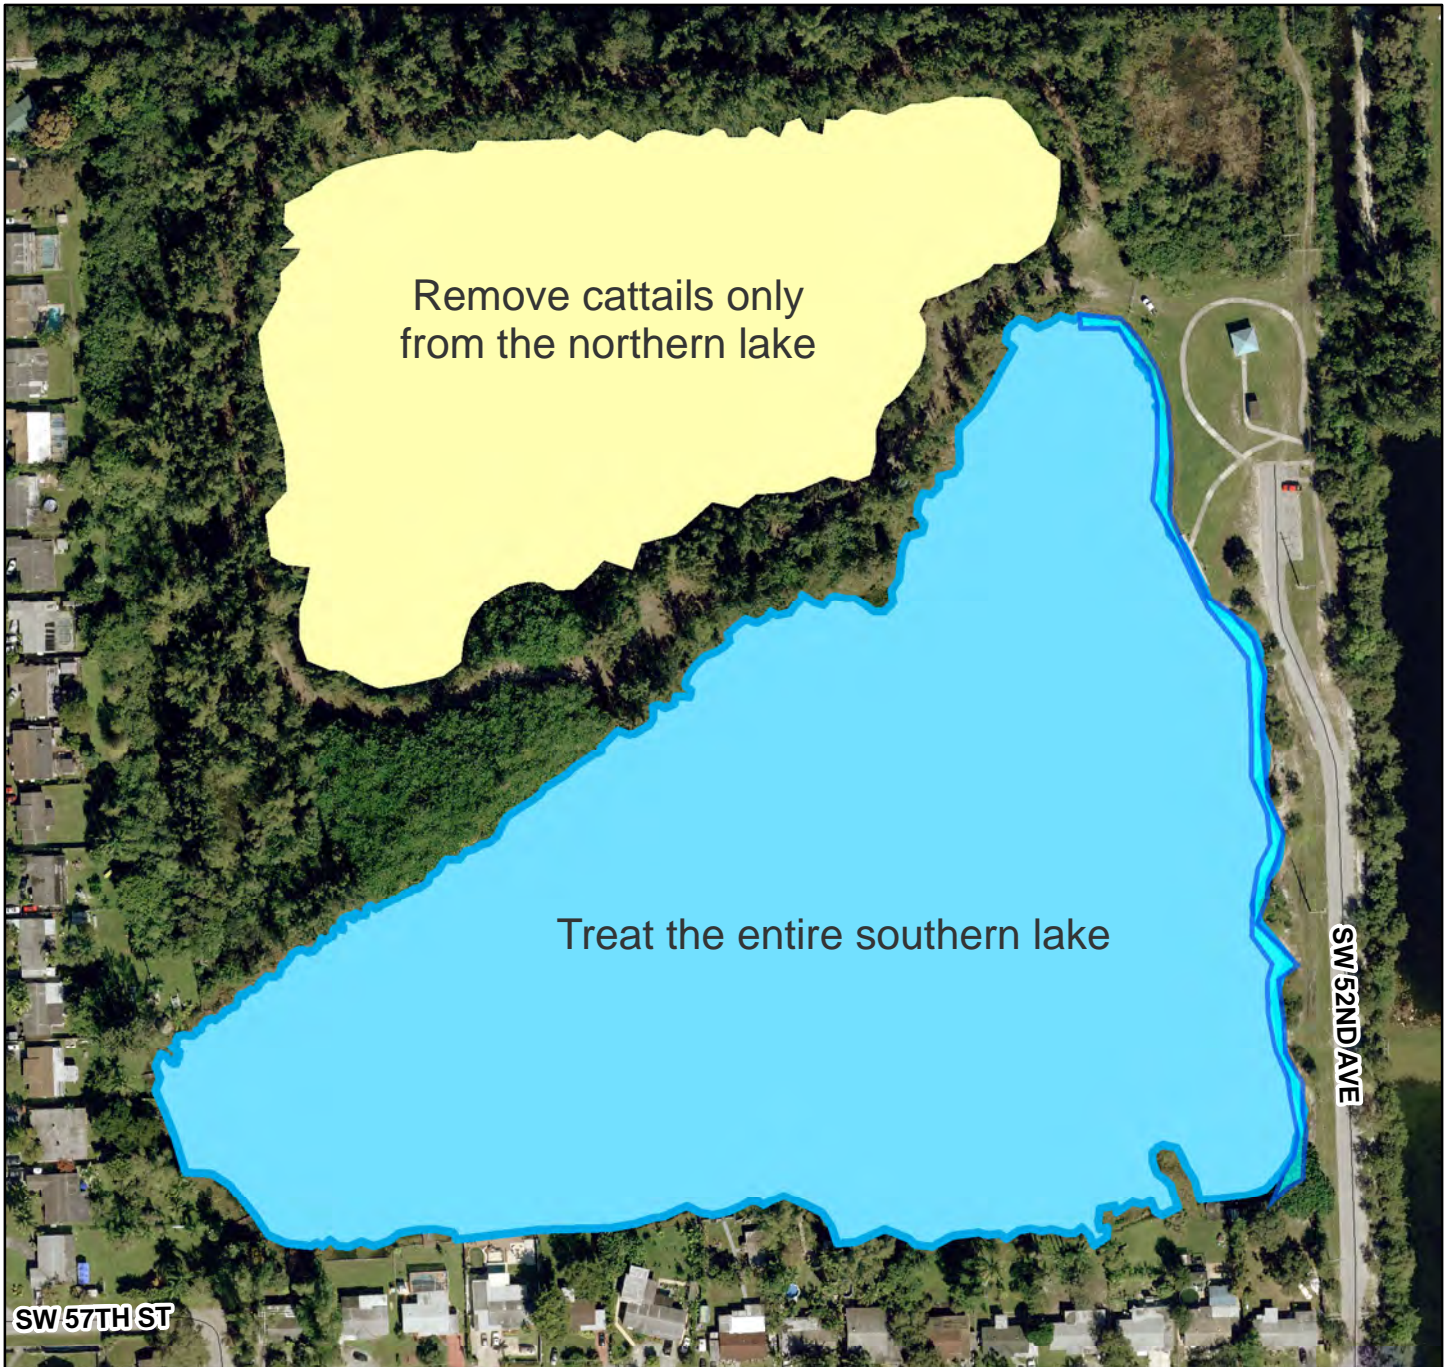

Public Works Compound

6901 Orange Drive (SW 45 St)

Lake Maintenance

Legend

-  Lake Maintenance
- 1 - 165 Linear Feet
- 2 - 335 Linear Feet
- 3 - 552 Linear Feet

Public Works
Town of Davie

Silver Lake

5692 SW 52 Avenue

Lake Maintenance

-  Cattail Lake Maintenance
-  Lake Maintenance
1100 Linear Feet

Public Works
Town of Davie

Stirling Lake

Lake at SW 58 Ave

Lake Maintenance

Legend

 Lake Maintenance
8500 Linear Feet