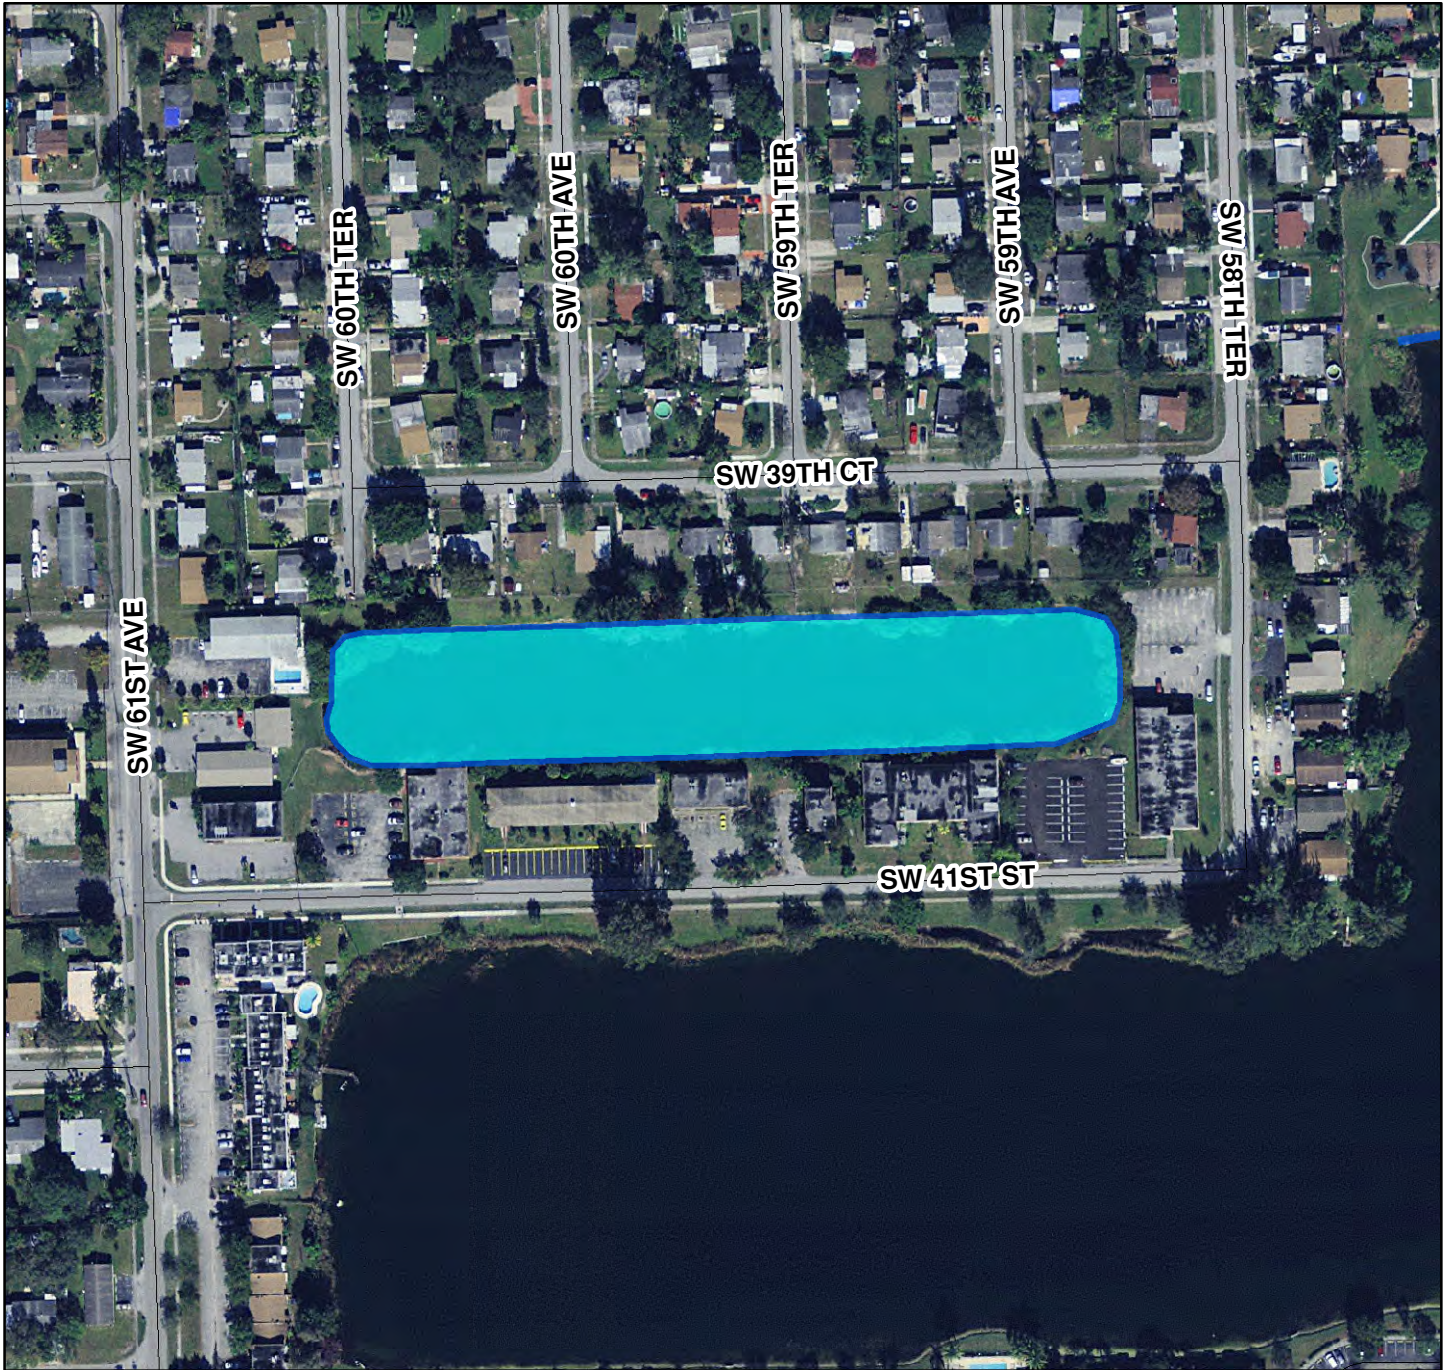

I- Lake

SW 60 Terrace & SW 39 Court

Lake Maintenance

Legend

 Lake Maintenance
1800 Linear Feet

Public Works
Town of Davie

Lange Park

6550 SW 47 Street

Lake Maintenance

Legend

-  Lake Maintenance
- 630 Linear Feet

Public Works
Town of Davie

Peaceful Ridge Park

2950 Frontage Road

Lake Maintenance

0 150 300 Feet