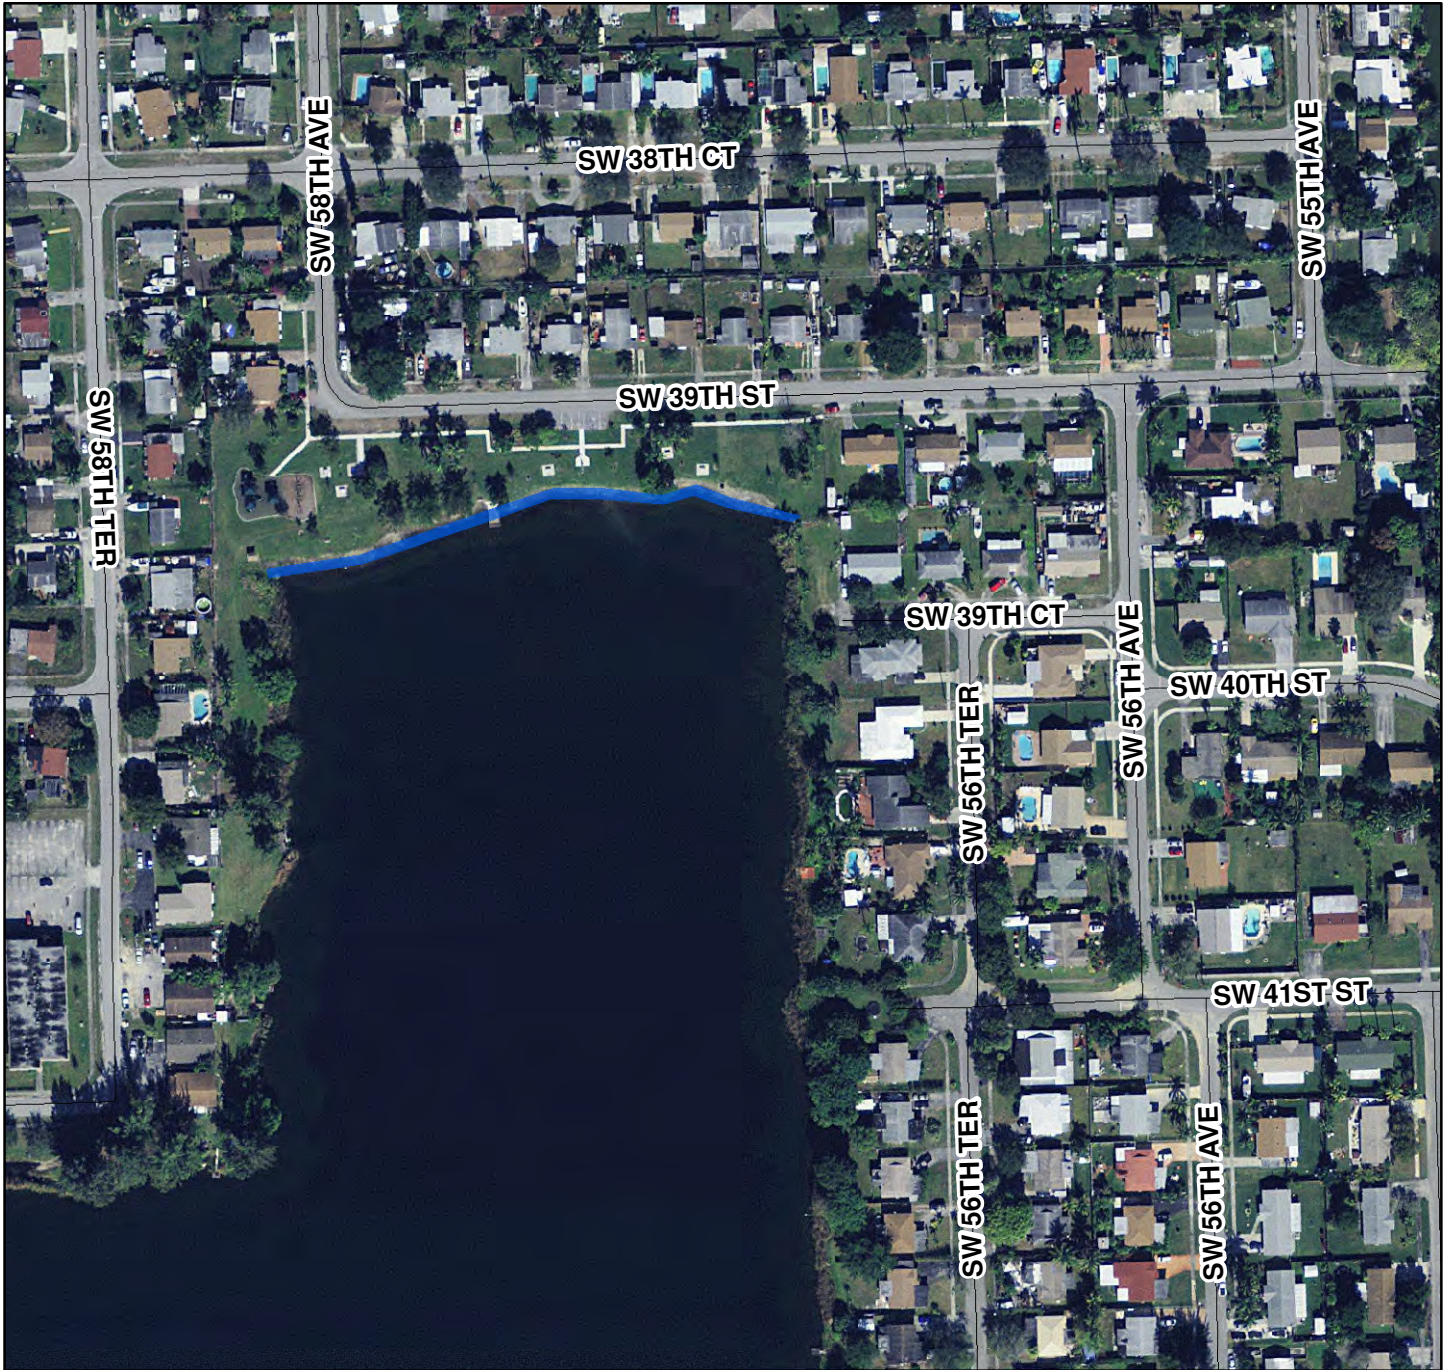

Public Works
Town of Davie

Sunny Lake

5300 Griffin Road

Lake Maintenance

Legend

 Lake Maintenance
2760 Linear Feet

Public Works
Town of Davie

Veterans Park

5500 SW 39 Street

Lake Maintenance

Legend

-  Lake Maintenance
600 Linear Feet

Public Works
Town of Davie

Westridge

Ridge Trace off of Nob Hill Rd

Lake Maintenance