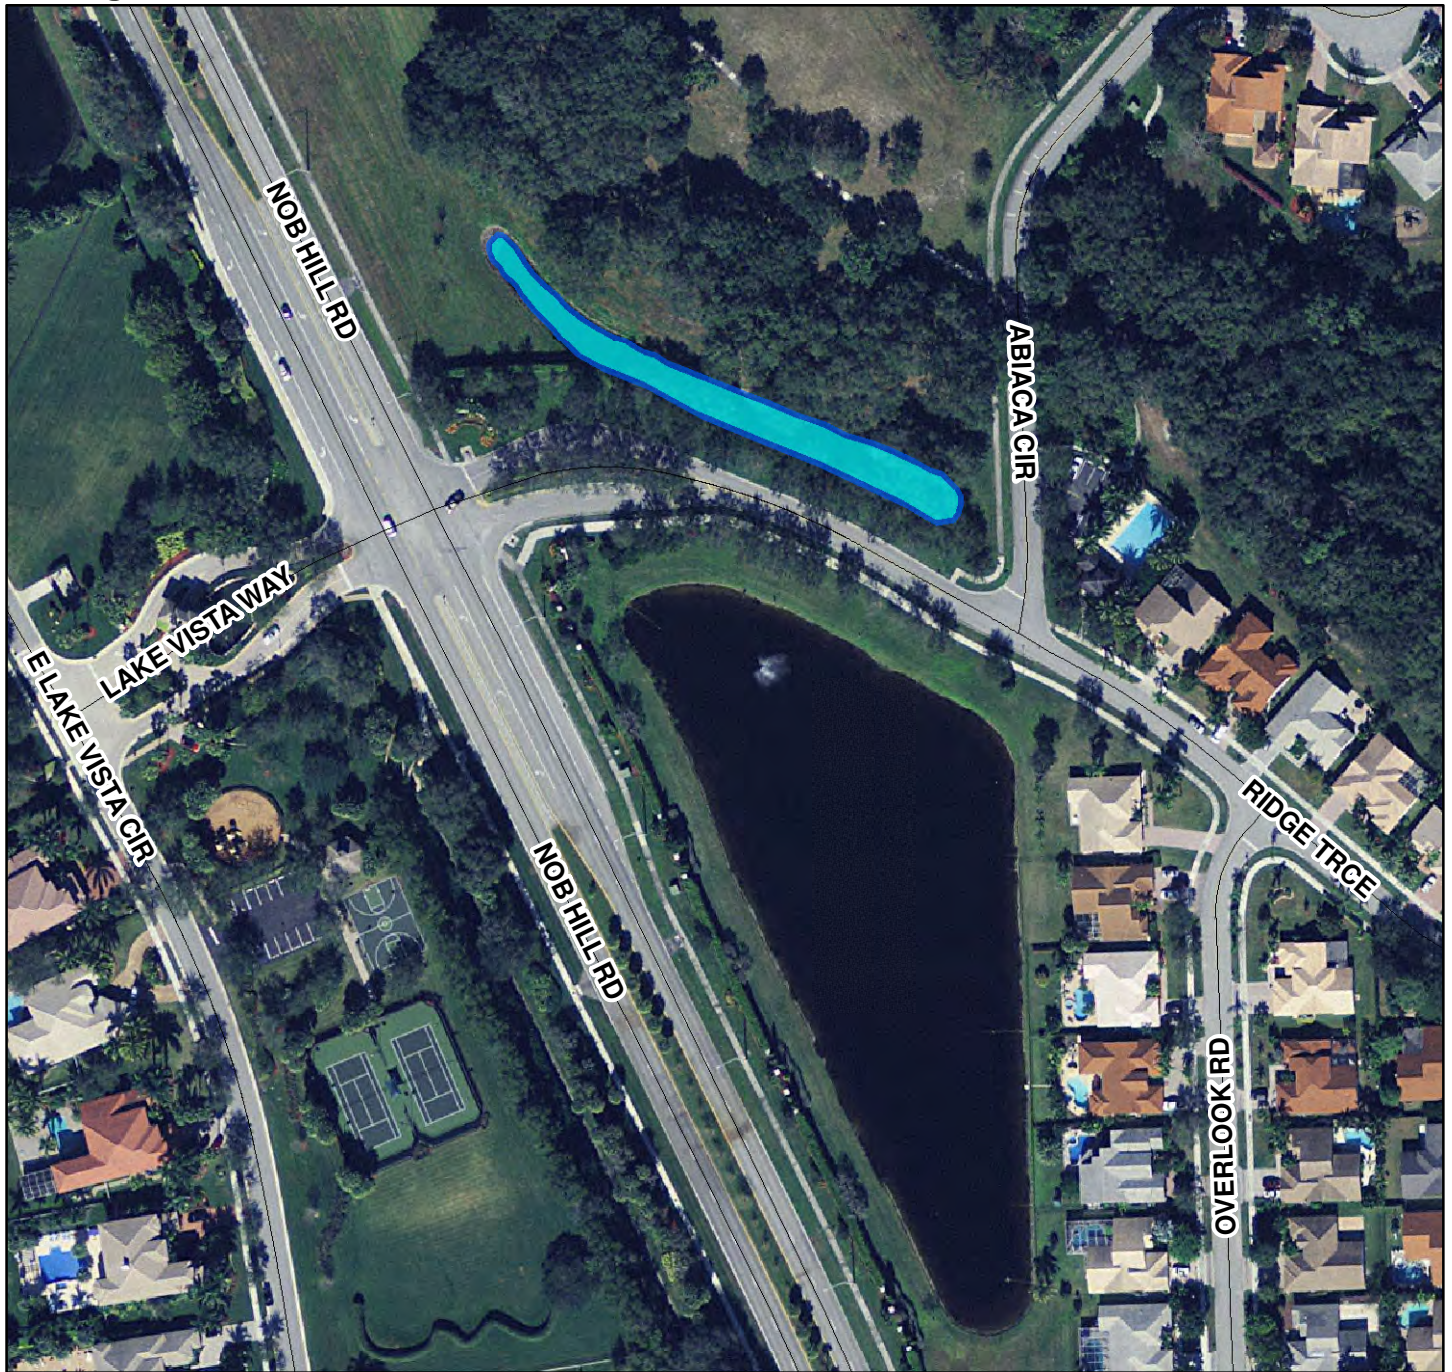

5500 SW 39 Street

Lake Maintenance

Legend

-  Lake Maintenance
600 Linear Feet

Public Works
Town of Davie

Westridge

Ridge Trace off of Nob Hill Rd

Lake Maintenance