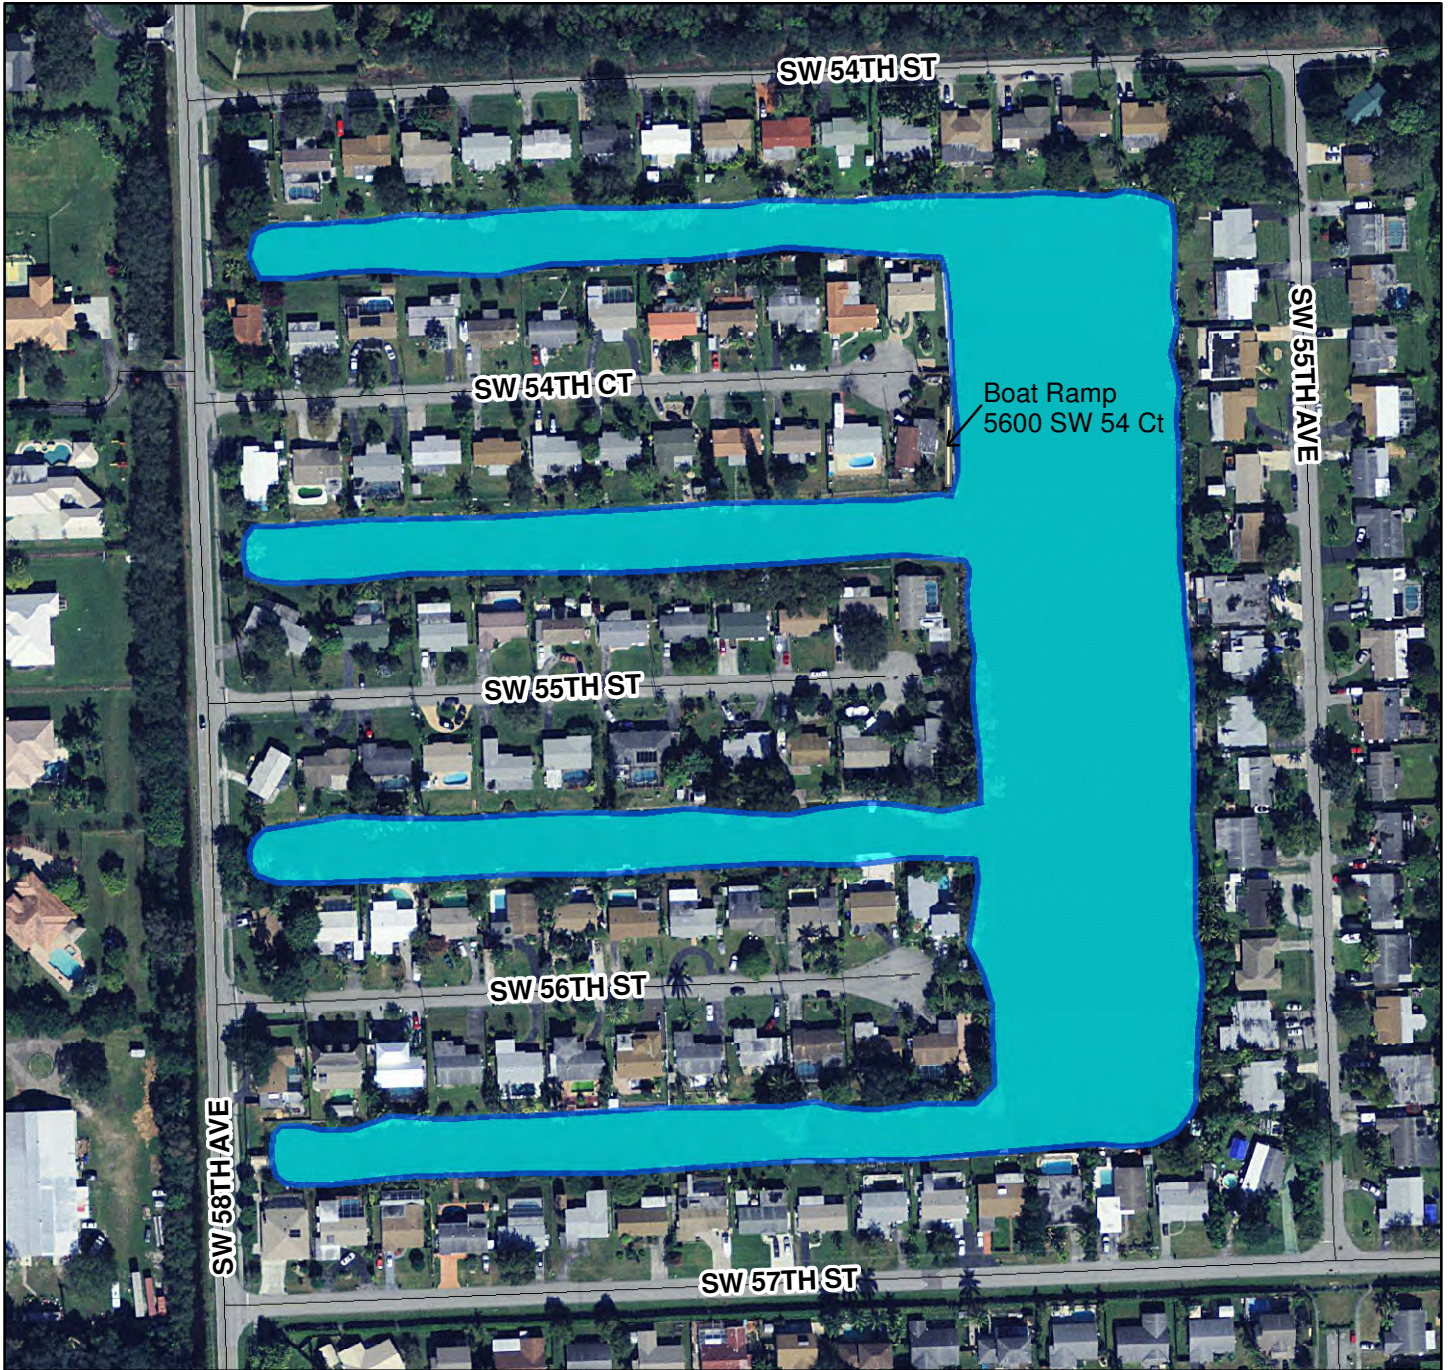

Lake Maintenance

-  Cattail Lake Maintenance
-  Lake Maintenance
1100 Linear Feet

Public Works
Town of Davie

Stirling Lake

Lake at SW 58 Ave

Lake Maintenance

Legend

 Lake Maintenance
8500 Linear Feet

Public Works
Town of Davie

Sunny Lake

5300 Griffin Road

Lake Maintenance

Legend

 Lake Maintenance
2760 Linear Feet

Public Works
Town of Davie

Veterans Park

5500 SW 39 Street

Lake Maintenance

Legend

-  Lake Maintenance
600 Linear Feet

Public Works
Town of Davie

Westridge

Ridge Trace off of Nob Hill Rd

Lake Maintenance