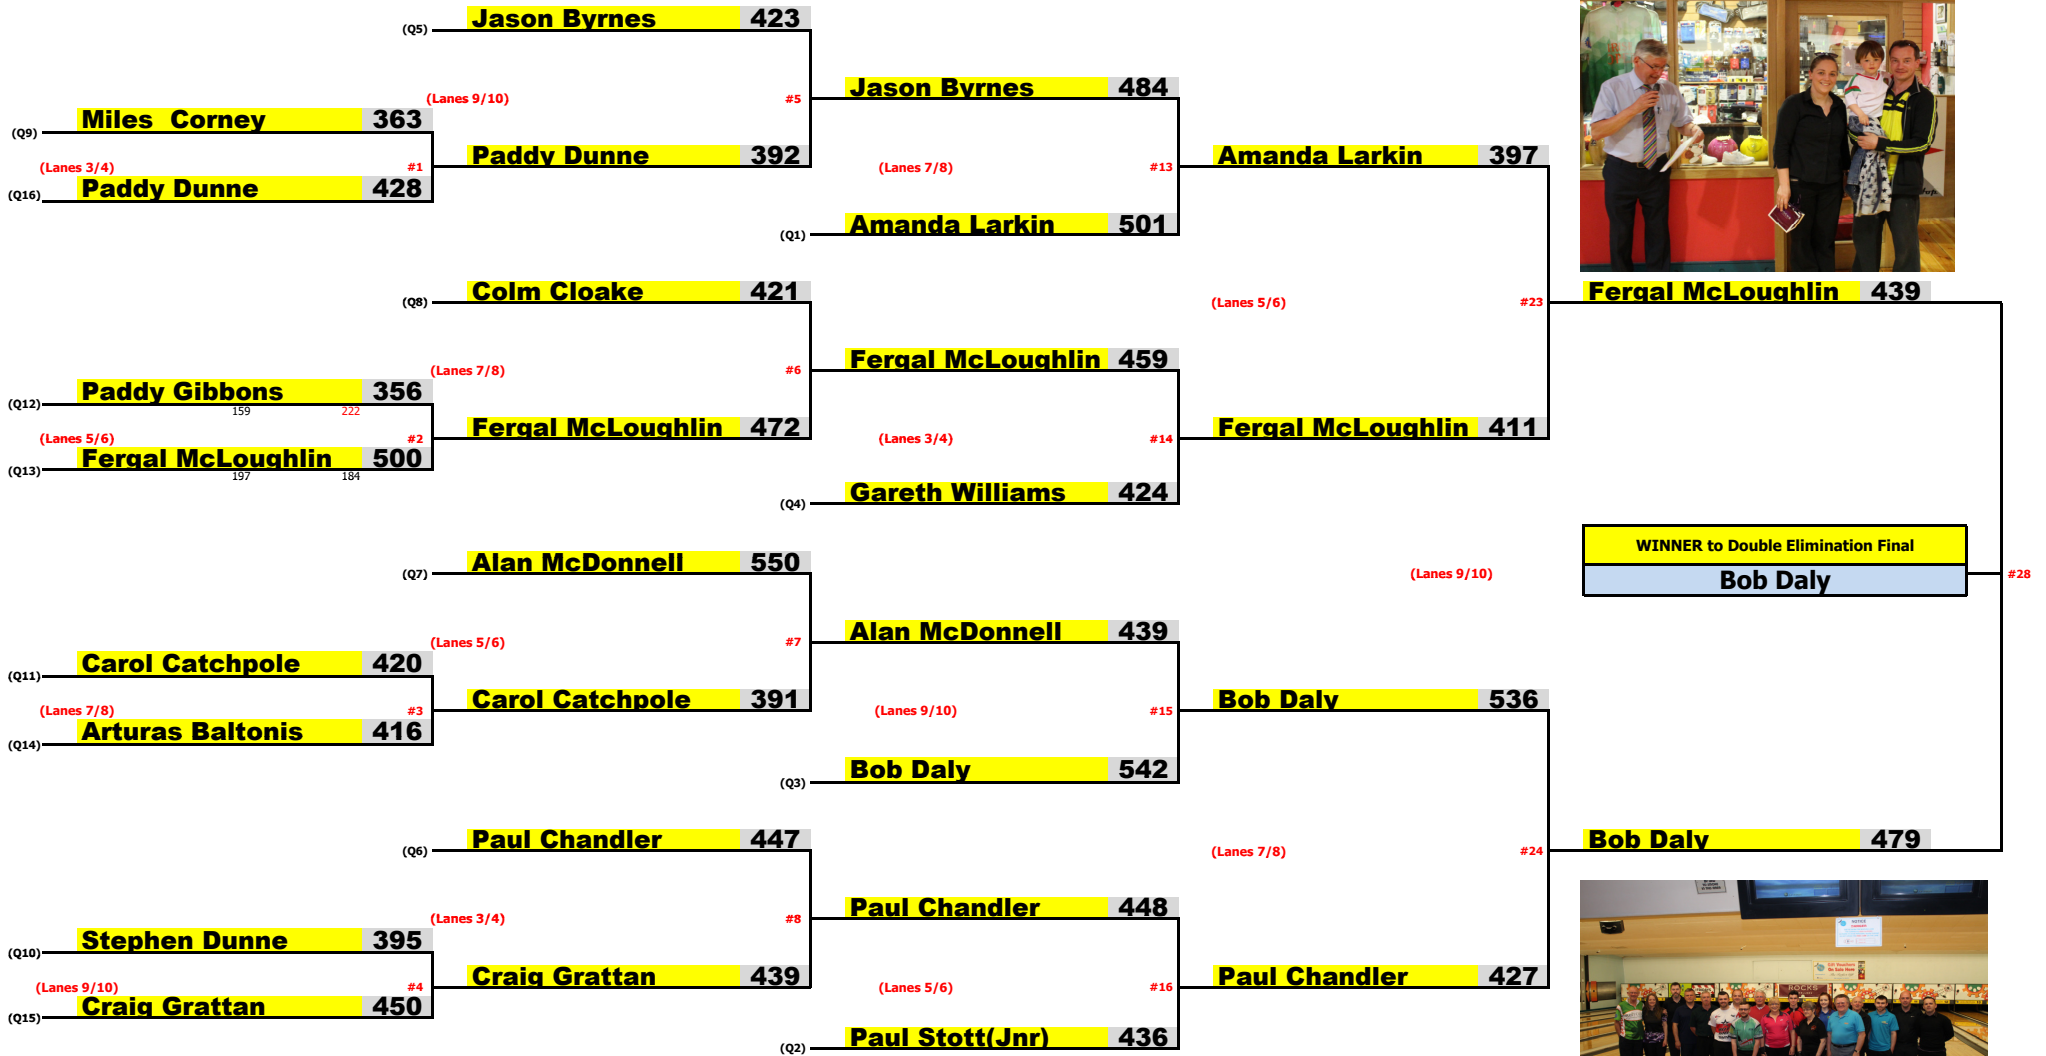

WR1

WR2

WR3

W SEMIFINAL

W FINAL

Losers WR1
Go to Losers Section- LR1
Matches: #9, #10, #11, #12

Losers WR2
Go to Losers Section- LR1
Matches: #9, #10, #11, #12

Losers WR3
Go to Losers Section- LR2
Matches: #17, #18, #19, #20

Losers WSF
Go to Losers Section- LR4
Matches: #25, #26