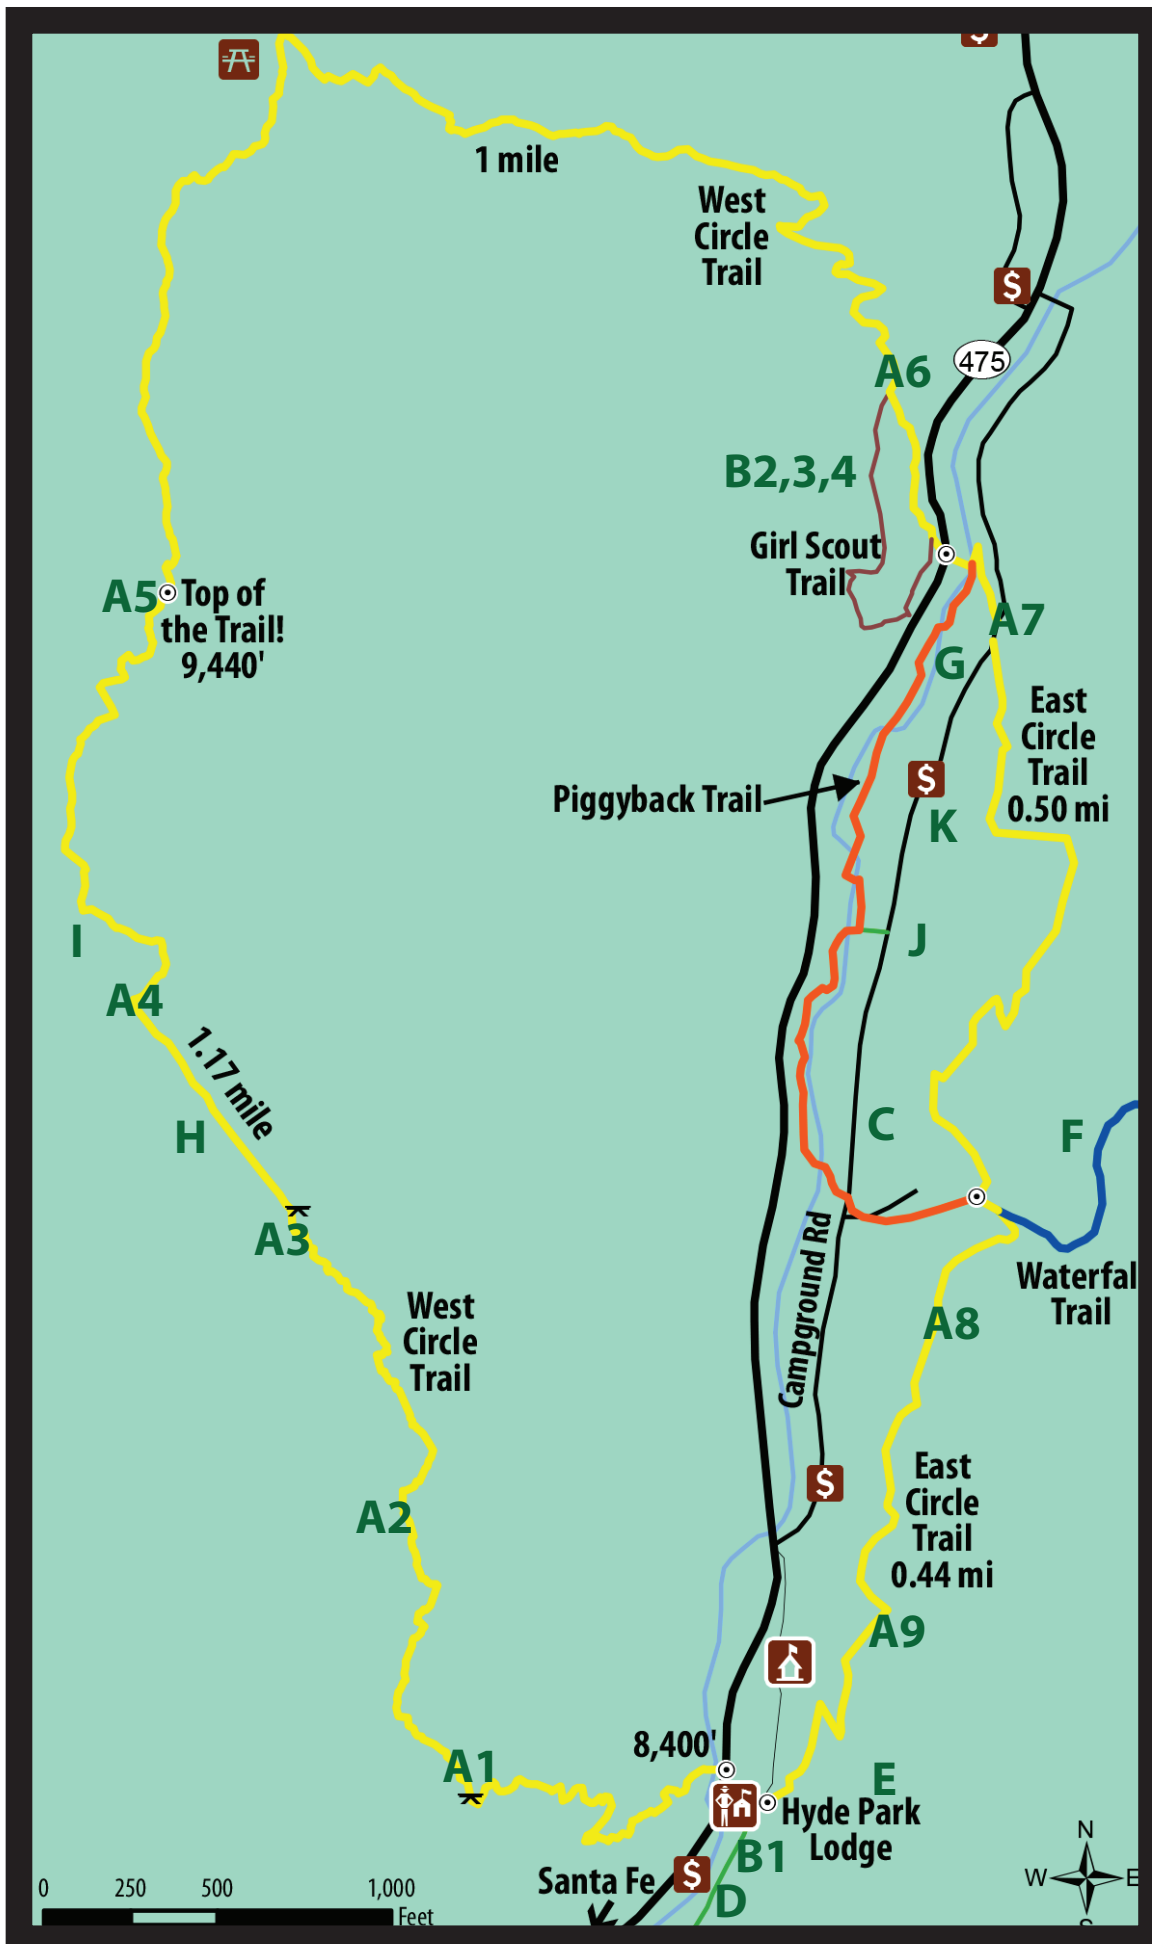

# Hyde Memorial State Park Letterboxes

**A**  
Land of Enchantment Series

**B**  
Hyde Memorial State Park Series

**C**  
Volleyball Court  
(Boxes with this as starting point)  
I'm Hyde-ing  
Hidden Wisdom

**D**  
Group Shelter 1  
(Boxes with this as starting point)  
Susan's Black Eye  
Celtic Warriors  
My Favorite Swine:  
Piglet

**E**  
Hyde Park Lodge  
(Boxes with this as starting point)  
Howling Moon  
The Trill of Flying  
Hyde Park Lodge

**F**  
Flight 1007

**G**  
WrongHyde

**H**  
November 11th

**I**  
Tiger Lily

**J**  
All Waters Lead to the Ocean  
Lightning Strikes (2)

**K**  
Fennboree 2017