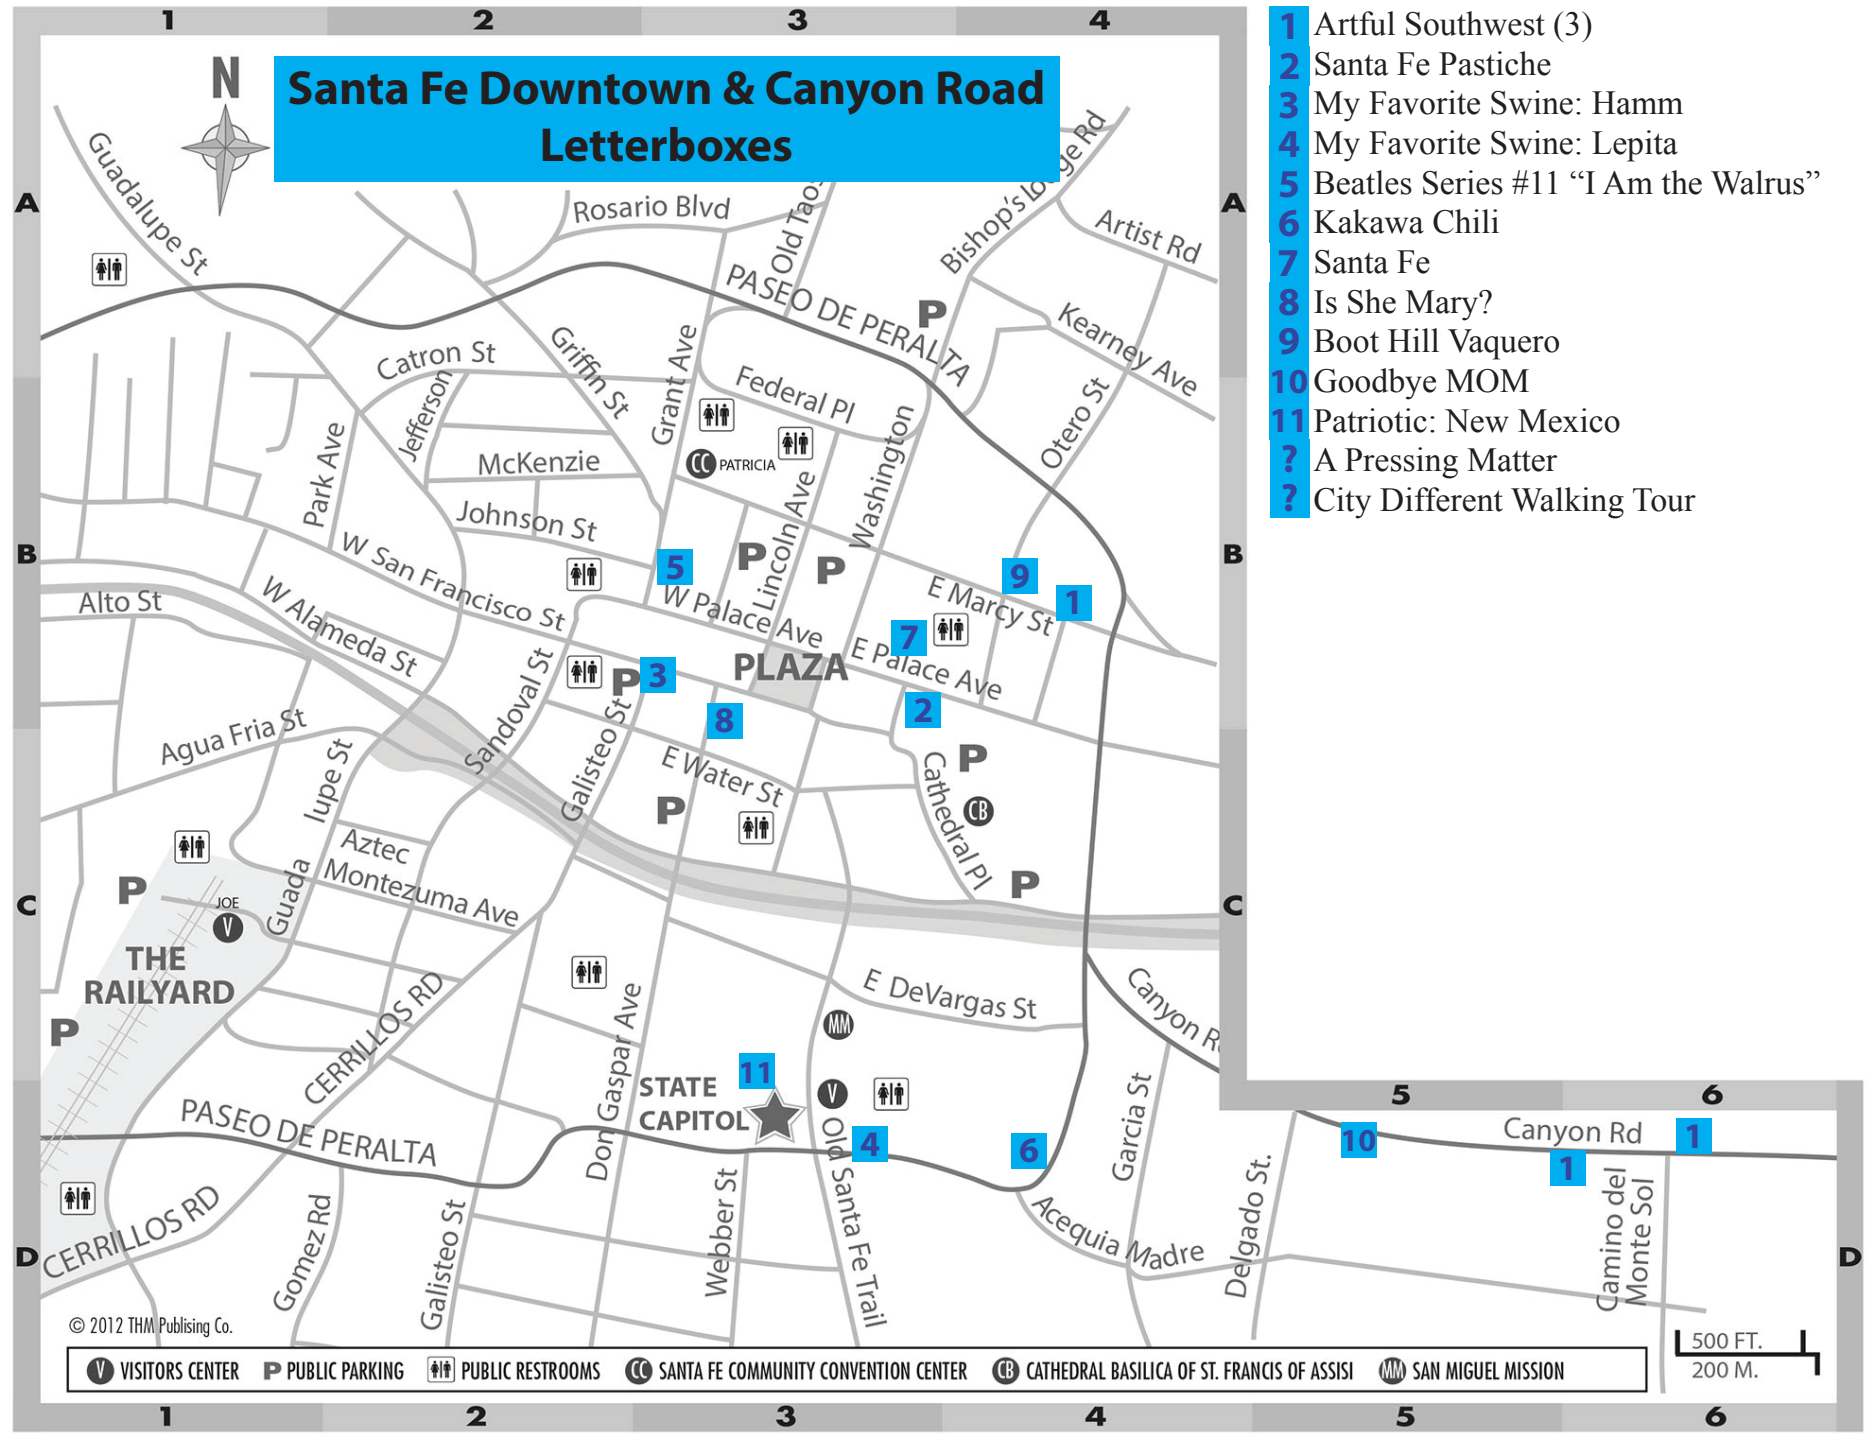

# Santa Fe Downtown & Canyon Road Letterboxes

- 1 Artful Southwest (3)
- 2 Santa Fe Pastiche
- 3 My Favorite Swine: Hamm
- 4 My Favorite Swine: Lepita
- 5 Beatles Series #11 "I Am the Walrus"
- 6 Kakawa Chili
- 7 Santa Fe
- 8 Is She Mary?
- 9 Boot Hill Vaquero
- 10 Goodbye MOM
- 11 Patriotic: New Mexico
- ? A Pressing Matter
- ? City Different Walking Tour

© 2012 THM Publishing Co.

V VISITORS CENTER  
 P PUBLIC PARKING  
 ♿ PUBLIC RESTROOMS  
 CC SANTA FE COMMUNITY CONVENTION CENTER  
 CB CATHEDRAL BASILICA OF ST. FRANCIS OF ASSISI  
 MM SAN MIGUEL MISSION

500 FT.  
200 M.