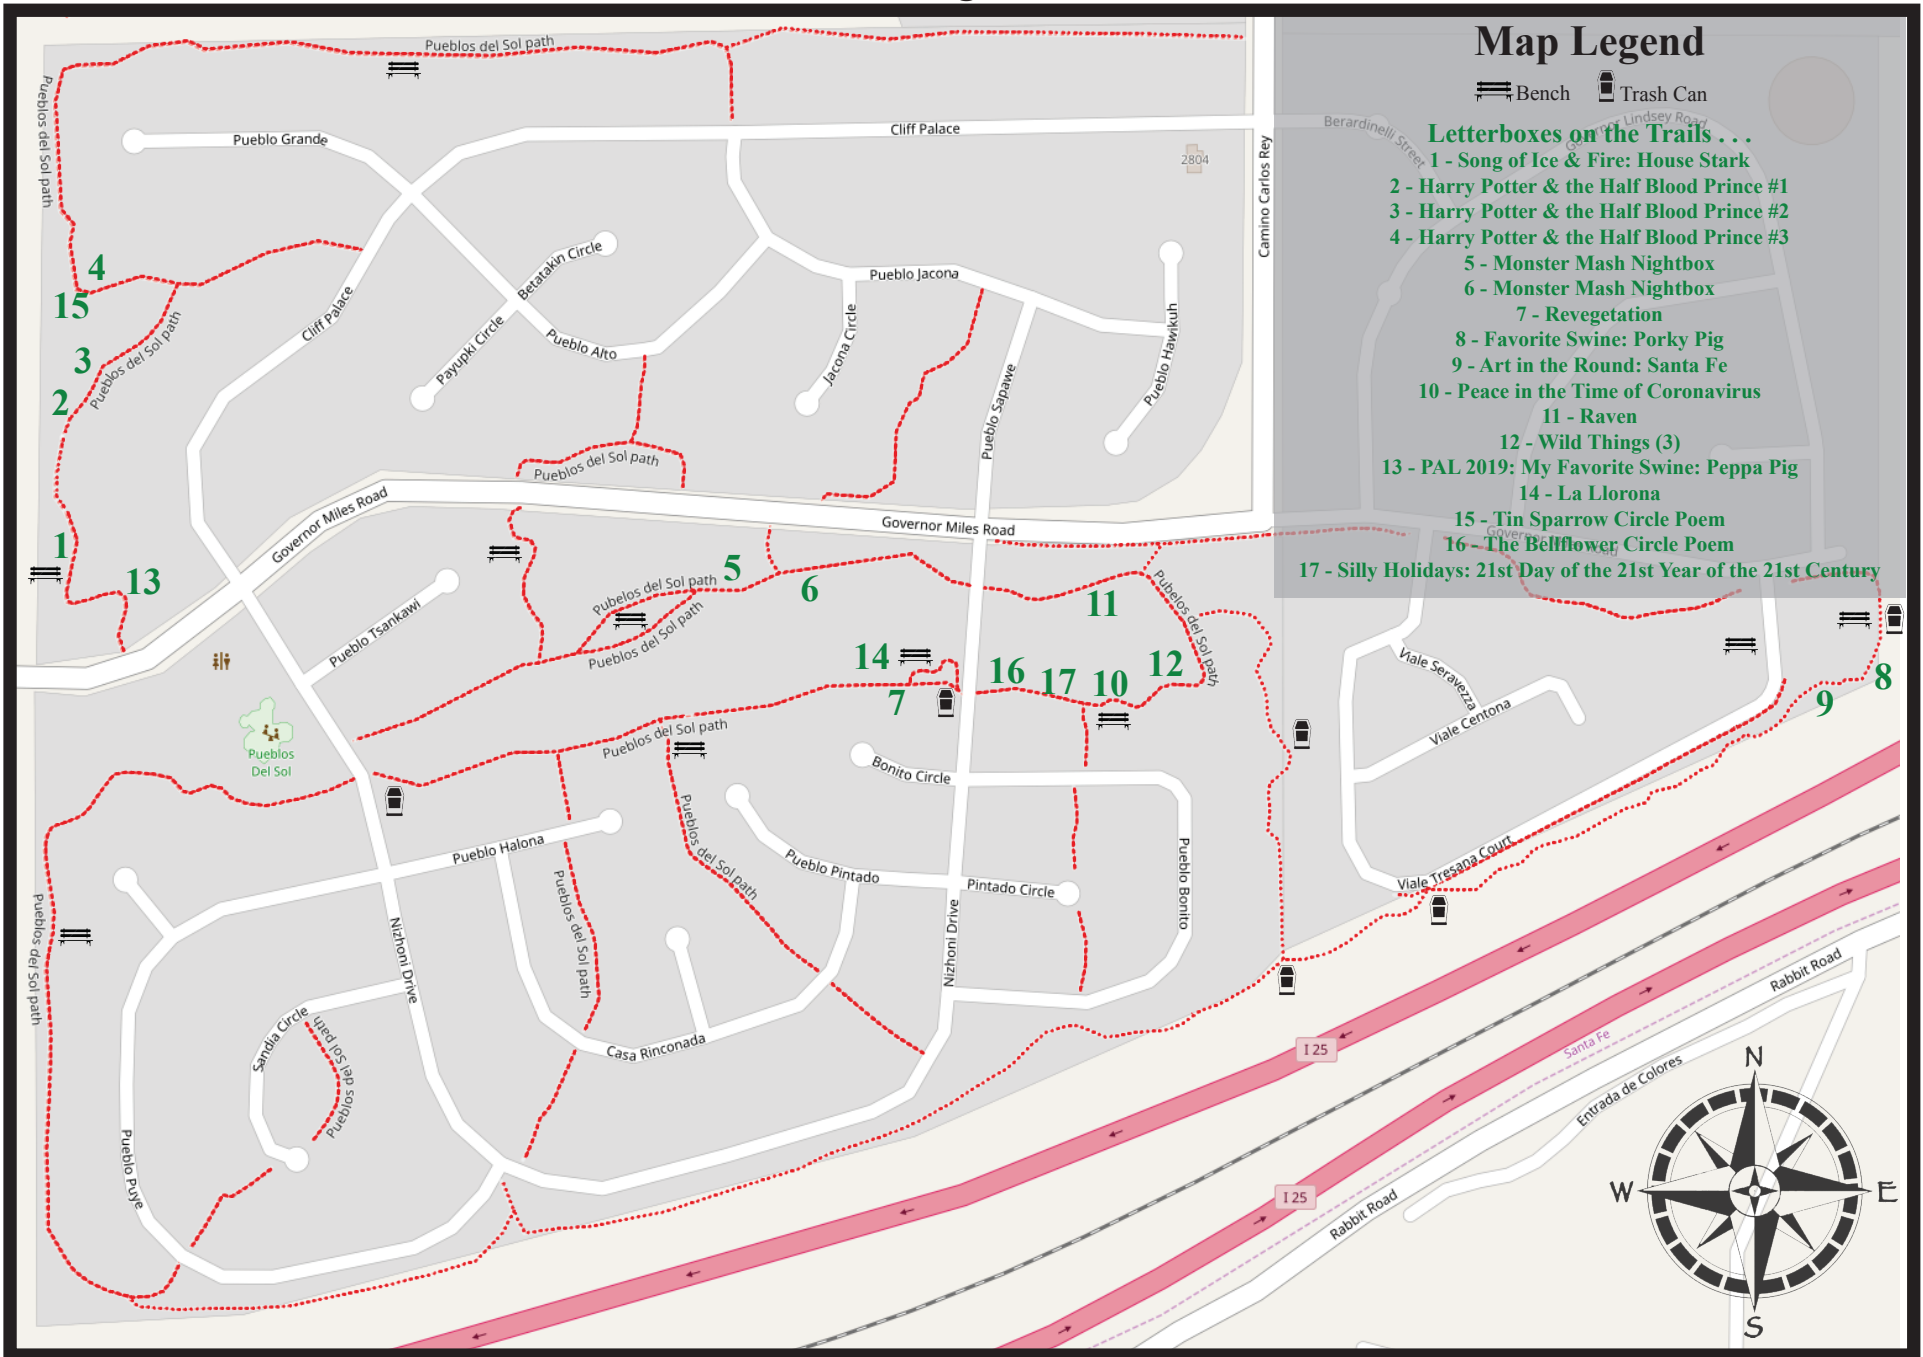

Pueblos del Sol Neighborhood Walking Path

Map Legend

Bench Trash Can

Letterboxes on the Trails . . .

- 1 - Song of Ice & Fire: House Stark
- 2 - Harry Potter & the Half Blood Prince #1
- 3 - Harry Potter & the Half Blood Prince #2
- 4 - Harry Potter & the Half Blood Prince #3
- 5 - Monster Mash Nightbox
- 6 - Monster Mash Nightbox
- 7 - Revegetation
- 8 - Favorite Swine: Porky Pig
- 9 - Art in the Round: Santa Fe
- 10 - Peace in the Time of Coronavirus
- 11 - Raven
- 12 - Wild Things (3)
- 13 - PAL 2019: My Favorite Swine: Peppa Pig
- 14 - La Llorona
- 15 - Tin Sparrow Circle Poem
- 16 - The Bellflower Circle Poem
- 17 - Silly Holidays: 21st Day of the 21st Year of the 21st Century