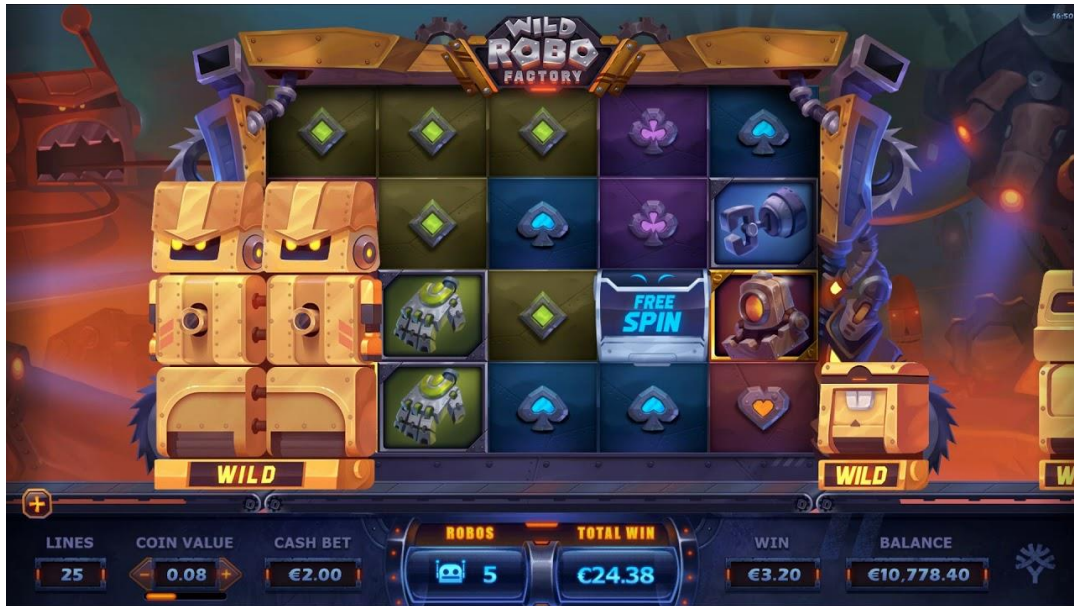

# Wild Robo Factory Slot Demo: Big Jackpot on 5 Reels Slot

---

In this article, we will explore the ins and outs of **Wild Robo Factory Slot Demo**, including its gameplay, bonus features, and potential to earn the jackpot. So, let's get started! Are you ready to dive into the futuristic world of Wild Robo Factory? This slot game is not only fun to play but also offers a thrilling experience with its unique features.

## What is Wild Robo Factory Online

Wild Robo Factory Slot Demo is an exciting video slot game that takes you on a journey to a high-tech robot factory. Developed by a renowned gaming provider, this slot game is known for its cutting-edge graphics and immersive gameplay. The game is powered by a random number generator (RNG), ensuring fair and unpredictable results with every spin.

# Wild Robo Factory Slot Demo Overview

Before we delve into the details, let's take a look at the overall features of Wild Robo Factory. This game offers a 5-reel layout with [number] paylines, providing ample opportunities for winning combinations. The minimum bet starts at [minimum bet amount], catering to both casual players and high rollers.

## Themes and Visual

Wild Robo Factory Slot Demo presents a futuristic theme with a visually stunning design. The reels are set within the robot factory, where mechanical arms and conveyor belts create a lively atmosphere. The symbols include various robot characters, each with its own unique personality. The high-quality graphics and animations enhance the overall gaming experience, making it visually appealing.