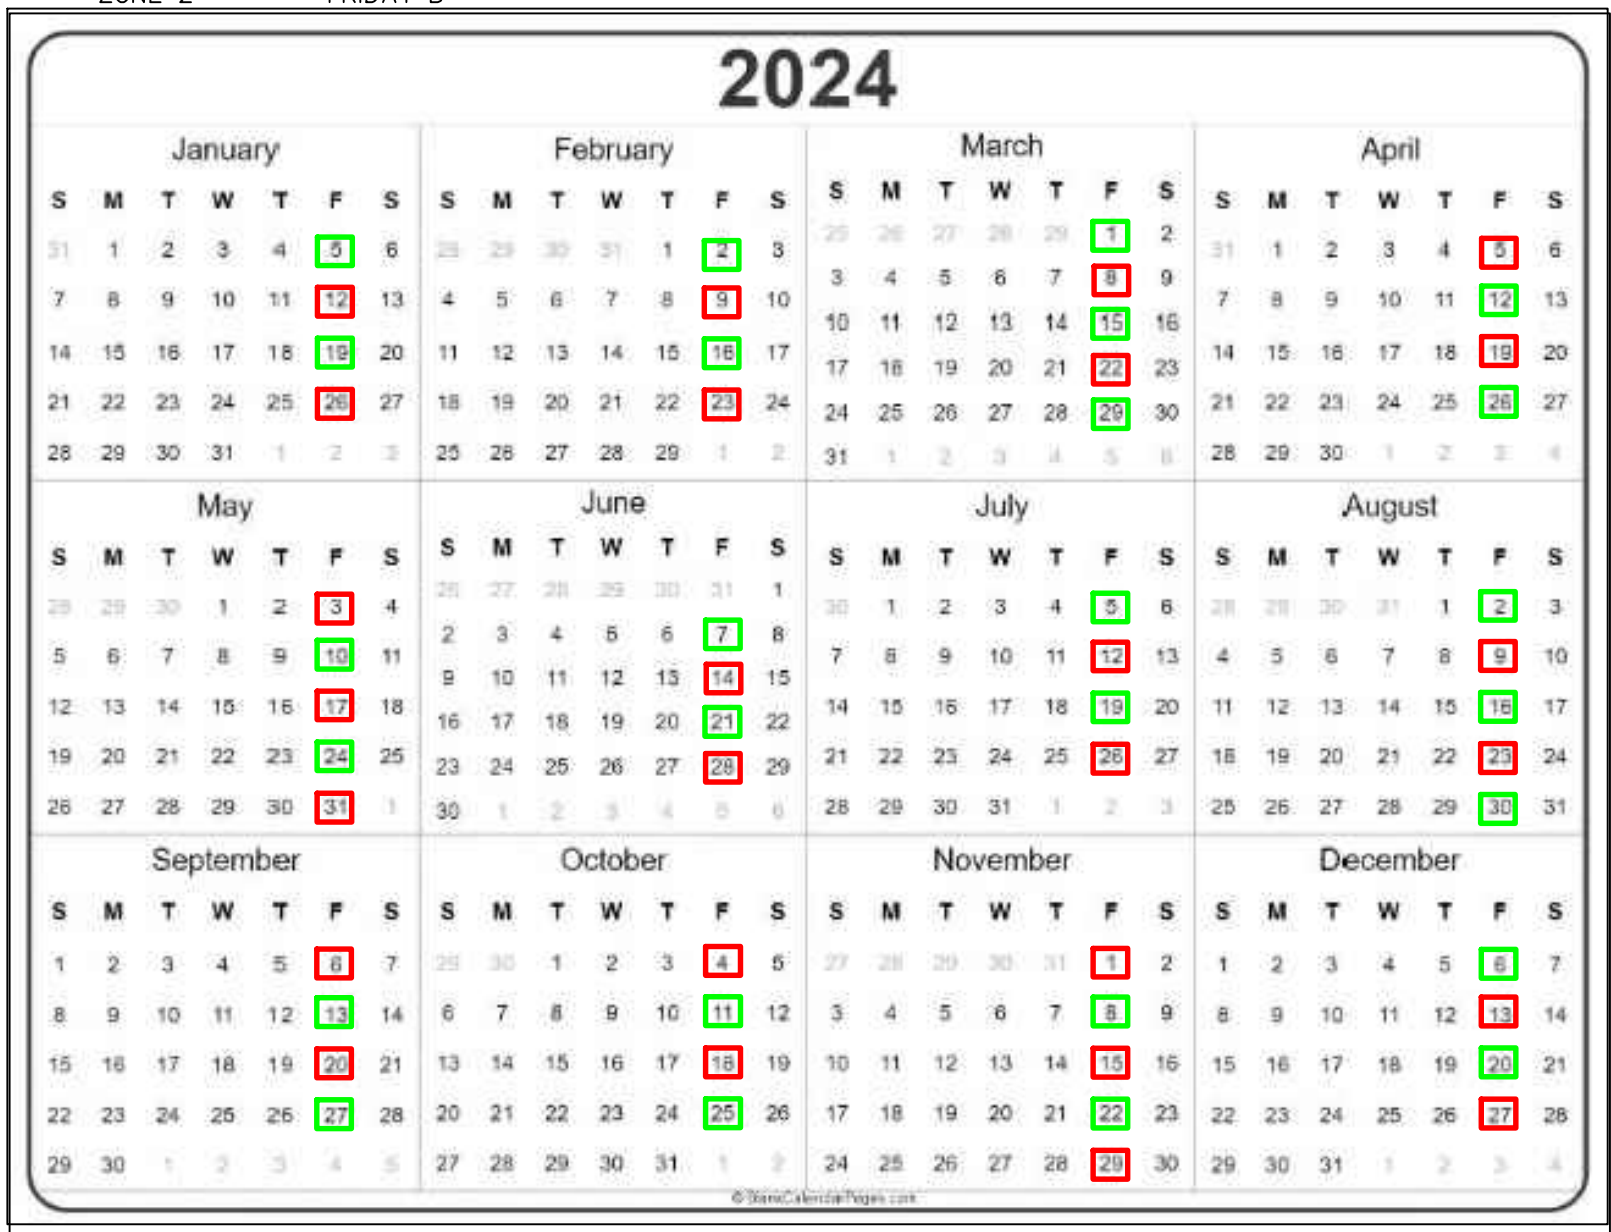

RECYCLE COLLECTION ZONES
 ZONE 1 — FRIDAY A
 ZONE 2 — FRIDAY B

IRONWOOD
 MICHIGAN | Find Your North

213 S. MARQUETTE ST.
 IRONWOOD, MI 49938
 PH: (906) 932-5050
 FAX: (906) 932-5745

TITLE: 2024 RECYCLE
 COLLECTION MAP

REVISION: B
 DATE: 1/15/2024

DRAWN BY: J. ALONEN
 APPROVAL BY: B. TERVONEN

DRAWING NO. S-1